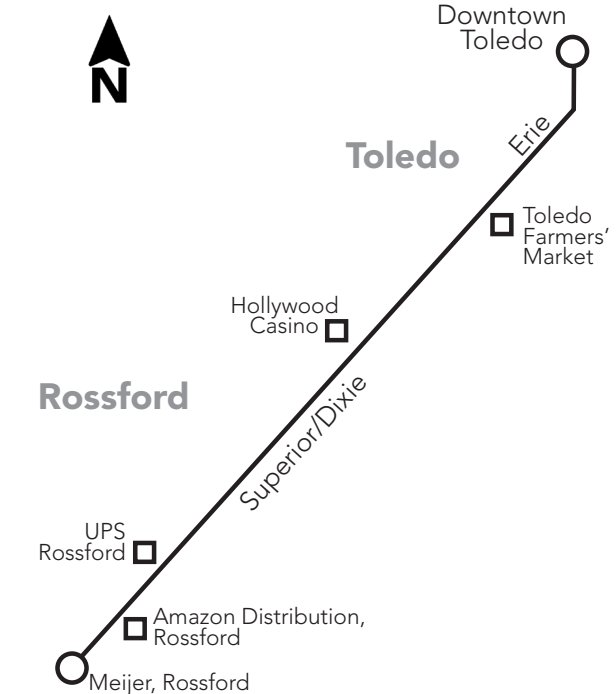

10L

Bus Route Timetable and Map

10L Rossford

Effective January 7, 2024
 A partir del 7 de enero de 2024

**10L Monday-Friday
Inbound** (to Downtown)

Meijer/ Rossford	Bass Pro/ Rossford	Lime City & Schreier	Superior & Glenwood	Hollywood Casino	Toledo Farmers' Market	TARTA Transit Hub
9	8	5	4	3	2	1
—	—	—	—	—	—	—
5:14	5:19	5:29	5:34	5:38	5:44	5:50
5:44	5:49	5:59	6:04	6:08	6:14	6:20
6:44	6:49	6:59	7:04	7:08	7:14	7:20
7:44	7:49	7:59	8:04	8:08	8:14	8:20
8:44	8:49	8:59	9:04	9:08	9:14	9:20
9:44	9:49	9:59	10:04	10:08	10:14	10:20
10:44	10:49	10:59	11:04	11:08	11:14	11:20
11:44	11:49	11:59	12:04	12:08	12:14	12:20
12:44	12:49	12:59	1:04	1:08	1:14	1:20
1:44	1:49	1:59	2:04	2:08	2:14	2:20
2:44	2:49	2:59	3:04	3:08	3:14	3:20
3:44	3:49	3:59	4:04	4:08	4:14	4:20
4:44	4:49	4:59	5:04	5:08	5:14	5:20
5:44	5:49	5:59	6:04	6:08	6:14	6:20
6:44	6:49	6:59	7:04	7:08	7:14	7:20
7:44	7:49	7:59	8:04	8:08	8:14	8:20
8:44	8:49	8:59	9:04	9:08	9:14	9:20
Las áreas sombreadas indican horas de la tarde.						

**10L Saturday/Sunday
Outbound** (from Downtown)

TARTA Transit Hub	Toledo Farmers' Market	Hollywood Casino	Superior & Glenwood	Lime City & Schreier	UPS Rossford	Amazon Fulfillment	Meijer/ Rossford
1	2	3	4	5	6	7	9
—	—	—	—	—	6:27	6:37	6:42
7:30	7:36	7:45	7:50	7:54	7:57	8:07	8:09
9:00	9:06	9:15	9:20	9:24	9:27	9:37	9:39
10:30	10:36	10:45	10:50	10:54	10:57	11:07	11:09
12:00	12:06	12:15	12:20	12:24	12:27	12:37	12:39
1:30	1:36	1:45	1:50	1:54	1:57	2:07	2:09
3:00	3:06	3:15	3:20	3:24	3:27	3:37	3:39
4:30	4:36	4:45	4:50	4:54	4:57	5:07	5:09
6:00	6:06	6:15	6:20	6:24	6:27	6:37	6:39
7:30	7:36	7:45	7:50	7:54	7:57	8:07	8:09
9:00	9:06	9:15	9:20	9:24	9:27	9:37	9:39

DOWNTOWN LINE-UPS