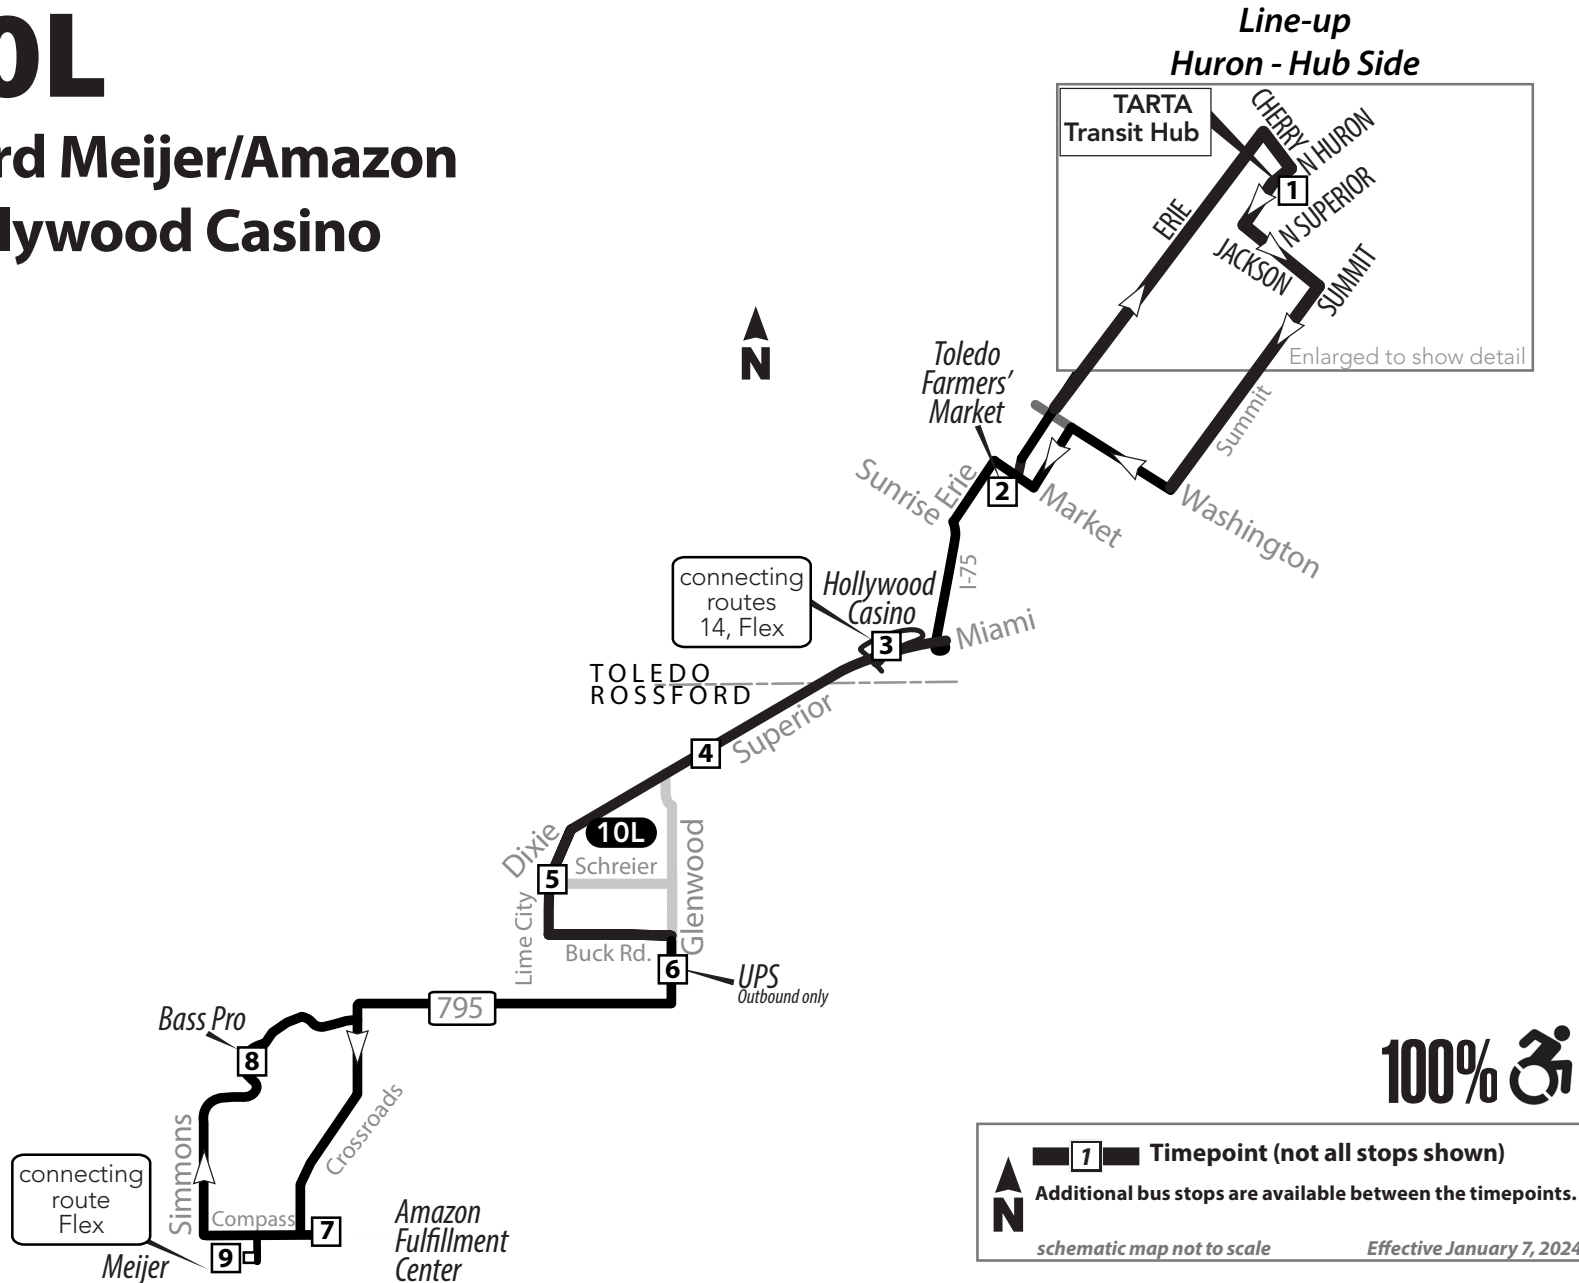

10L

Rossford Meijer/Amazon via Hollywood Casino

Contact Us

Information Line/Hours

419-243-RIDE (7433)
TTY Users: 7-1-1 or 1-800-750-0750
Monday – Friday: 8 a.m. – 5 p.m.
Weekends/Holidays: 8 a.m. – 5 p.m.

TARTA Flex Line/Hours

Reservations: 419-382-9901
Monday – Friday: 9 a.m. – 5 p.m.
Weekends/Holidays: 9 a.m. – 5 p.m.

TARPS Line/Hours

Reservations: 419-382-9901
Monday – Sunday: 9 a.m. – 5 p.m.
Holidays: 9 a.m. – 5 p.m.
Reservations may be made up to seven days in advance
Cancellation Line: 419-382-9915
(24 hours a day)

General Fare Information

Ages 19 and up — cash fare.....	$1.50
Youth Fare (ages 6-18) cash fare.....	75¢
Children 5 and under with adult (limit 2).....	FREE
TARTA Flex.....	$3.00
Senior Citizens/Medicare Card Holders*.....	75¢
Persons With Disabilities*.....	75¢
1-Day Pass.....	$3.00
7-Day Pass.....	$15.00
31-Day Pass.....	$45.00
Senior/Disabled/Veteran 7-Day Pass*.....	$7.50
Senior/Disabled/Veteran 31-Day Pass*.....	$22.50

*with TARTA Reduced Fare ID Card

Schedules are subject to change without notice.
All Scheduled Service is Open to the Public.
419-243-RIDE (419-243-7433) TARTA.com
TTY users call 711 or 1-800-750-0750