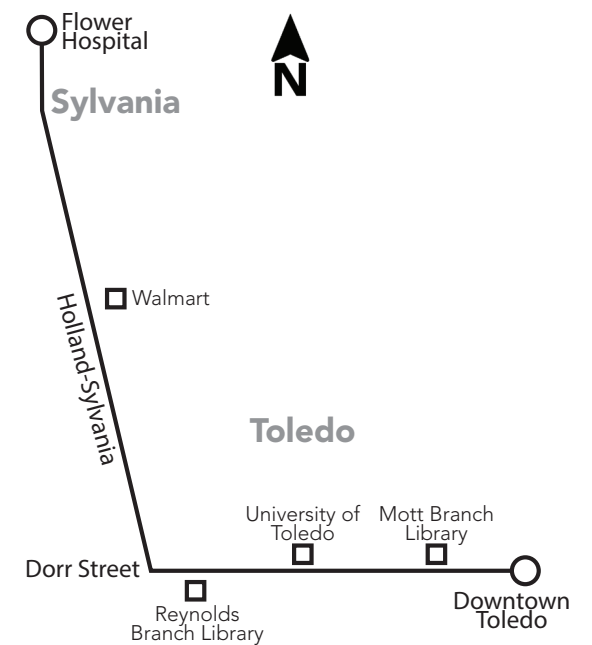

5

Bus Route Timetable and Map

5C UTMC/Dorr 5 Flower Hospital/Dorr

Effective January 7, 2024
A partir del 7 de enero de 2024