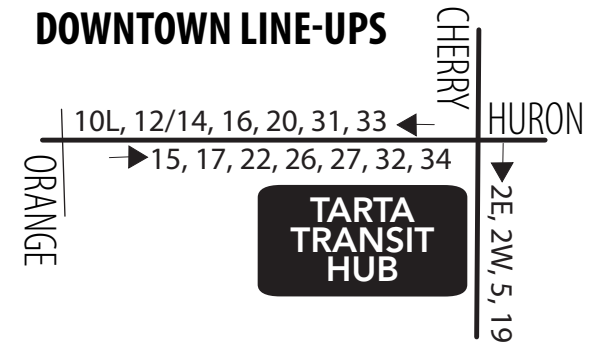

DOWNTOWN LINE-UPS

- ToledoAreaRTA
- Tarta_Toledo
- Tarta_RTAToledo