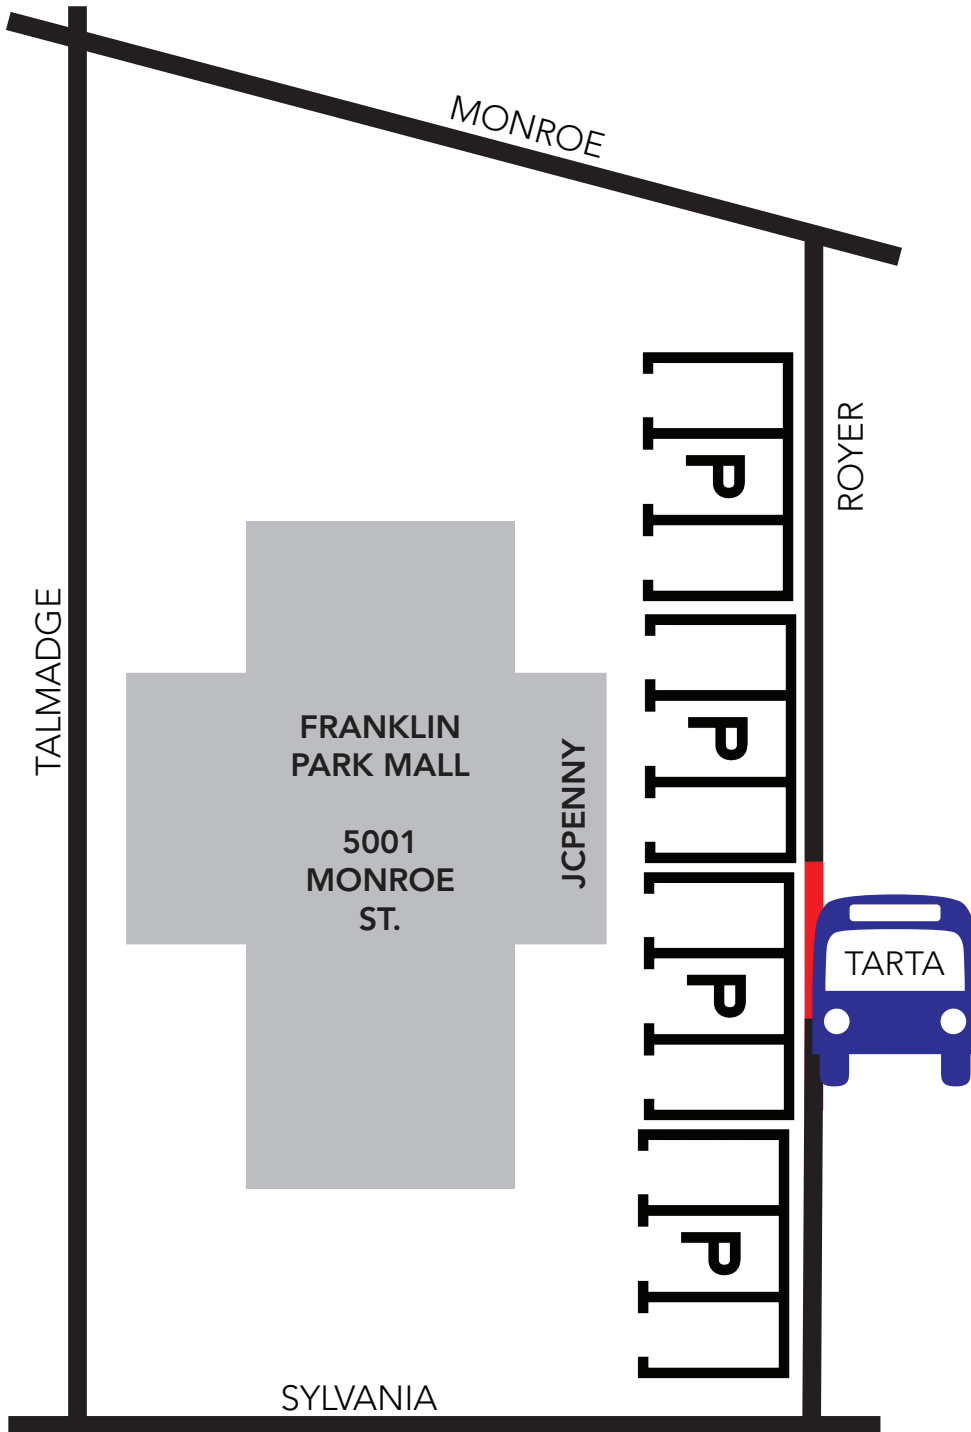

TAKING YOU PLACES

FROM FRANKLIN PARK MALL AND STARR ELEMENTARY

Depart Franklin Park/ Starr Elementary	Depart Erie/Madison
8:30 AM	10:30 AM
9:00 AM	11:00 AM
9:30 AM	11:30 AM
10:00 AM	12:00 AM
10:30 AM	12:30 AM
11:00 AM	1:00 PM
11:30 AM	1:30 PM
12:00 PM	2:00 PM
12:30 PM	3:00 PM
1:00 PM	4:00 PM

Arrive 15 minutes after departure

For assistance or questions please call 419-243-7433

- FIRST AID
- PARADE ROUTE
- VENDOR MIDWAY
- FESTIVITES AREA

SATURDAY

Jeep Fest Express

Express Transportation from
Franklin Park Mall & Starr Elemenary

EVERY 30-60 MINUTES 10:30 AM - 4:00 PM

FRANKLIN PARK MALL JEEP FEST EXPRESS PICKUP SATURDAY, AUGUST 5

**EVERY 30
MINUTES
8:30AM - 1:00PM**

Parade starts 10 AM

Depart FPM
8:30 AM
9:00 AM
9:30 AM
10:00 AM
10:30 AM
11:00 PM
11:30 PM
12:00 PM
12:30 PM
1:00 PM

SATURDAY

Jeep Fest Express Bus Stop
on Royer Road