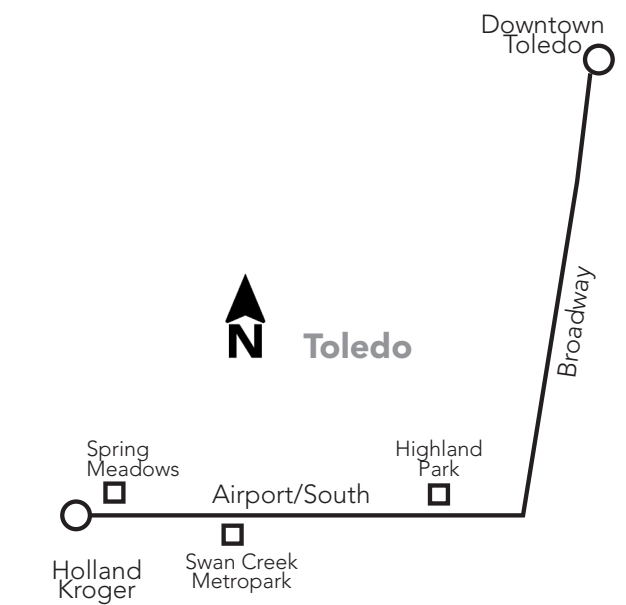

32

Bus Route Timetable and Map

32 Airport/South

Effective June 4, 2023
 A partir del 4 de junio de 2023

32 Monday-Friday

Inbound (to Downtown)

Holland Kroger	Spring Meadows Walmart	Home Depot	Airport/Byrne	South/Spencer	TARTA Transit Hub
6	5	4	3	2	1
4:58	5:04	5:10	5:20	5:30	5:45
5:58	6:04	6:10	6:20	6:30	6:45
6:58	7:04	7:10	7:20	7:30	7:45
7:58	8:04	8:10	8:20	8:30	8:45
8:58	9:04	9:10	9:20	9:30	9:45
9:58	10:04	10:10	10:20	10:30	10:45
10:58	11:04	11:10	11:20	11:30	11:45
11:58	12:04	12:10	12:20	12:30	12:45
12:58	1:04	1:10	1:20	1:30	1:45
1:58	2:04	2:10	2:20	2:30	2:45
2:58	3:04	3:10	3:20	3:30	3:45
3:58	4:04	4:10	4:20	4:30	4:45
4:58	5:04	5:10	5:20	5:30	5:45
5:58	6:04	6:10	6:20	6:30	6:45
6:58	7:04	7:10	7:20	7:30	7:45
7:58	8:04	8:10	8:20	8:30	8:45
8:58	9:04	9:10	9:20	9:30	9:45

32 Monday-Friday

Outbound from Downtown

TARTA Transit Hub	South/Spencer	Airport/Byrne	Home Depot	Spring Meadows Walmart	Holland Kroger
1	2	3	4	5	6
6:00	6:11	6:21	6:32	6:38	6:48
7:00	7:11	7:21	7:32	7:38	7:48
8:00	8:11	8:21	8:32	8:38	8:48
9:00	9:11	9:21	9:32	9:38	9:48
10:00	10:11	10:21	10:32	10:38	10:48
11:00	11:11	11:21	11:32	11:38	11:48
12:00	12:11	12:21	12:32	12:38	12:48
1:00	1:11	1:21	1:32	1:38	1:48
2:00	2:11	2:21	2:32	2:38	2:48
3:00	3:11	3:21	3:32	3:38	3:48
4:00	4:11	4:21	4:32	4:38	4:48
5:00	5:11	5:21	5:32	5:38	5:48
6:00	6:11	6:21	6:32	6:38	6:48
7:00	7:11	7:21	7:32	7:38	7:48
8:00	8:11	8:21	8:32	8:38	8:48
9:00	9:11	9:21	9:32	9:38	9:48
10:00	10:11	10:21	10:32	10:38	10:48