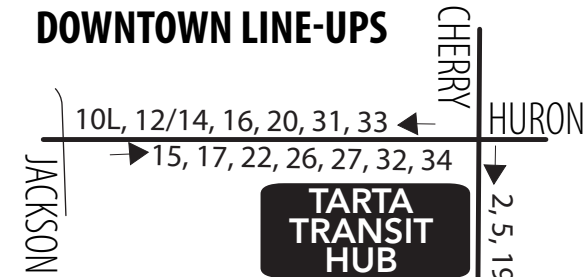

Shaded areas denote afternoon times

32 Saturday/Sunday

Outbound (from Downtown)

Days Running	TARTA Transit Hub	South/Spencer	Airport/Byrne	Home Depot	Spring Meadows Walmart	Holland Kroger
	1	2	3	4	5	6
Sat/Sun	7:30	7:41	7:51	8:02	8:08	8:18
Sat/Sun	8:30	8:41	8:51	9:02	9:08	9:18
Sat/Sun	9:30	9:41	9:51	10:02	10:08	10:18
Sat/Sun	10:30	10:41	10:51	11:02	11:08	11:18
Sat/Sun	11:30	11:41	11:51	12:02	12:08	12:18
Sat/Sun	12:30	12:41	12:51	1:02	1:08	1:18
Sat/Sun	1:30	1:41	1:51	2:02	2:08	2:18
Sat/Sun	2:30	2:41	2:51	3:02	3:08	3:18
Sat/Sun	3:30	3:41	3:51	4:02	4:08	4:18
Sat/Sun	4:30	4:41	4:51	5:02	5:08	5:18
Sat/Sun	5:30	5:41	5:51	6:02	6:08	6:18
Sat/Sun	6:30	6:41	6:51	7:02	7:08	7:18
Sat/Sun	7:30	7:41	7:51	8:02	8:08	8:18
Sat	8:30	8:41	8:51	9:02	9:08	9:18
Sat	9:00	9:11	9:21	9:32	9:38	9:48

ToledoAreaRTA

Tarta_Toledo

Tarta_RTA

Toledo Area Regional Transit Authority
 1127 W Central Ave
 P.O. Box 792
 Toledo, Ohio 43697-0792
 TARTA.com
 info@tarta.com

Holidays

Holidays include: New Year's Day, Memorial Day, Independence Day (July 4), Labor Day, Thanksgiving Day and Christmas Day.

DOWNTOWN LINE-UPS

This schedule is subject to change without notice. Traffic and weather conditions may delay buses. Get updates on service at tarta.com or 419-243-7433.

Este itinerario está sujeto a cambios sin previo aviso. El tráfico y las condiciones meteorológicas pueden retrasar los autobuses. Consulte las novedades del servicio en tarta.com o 419-243-7433.