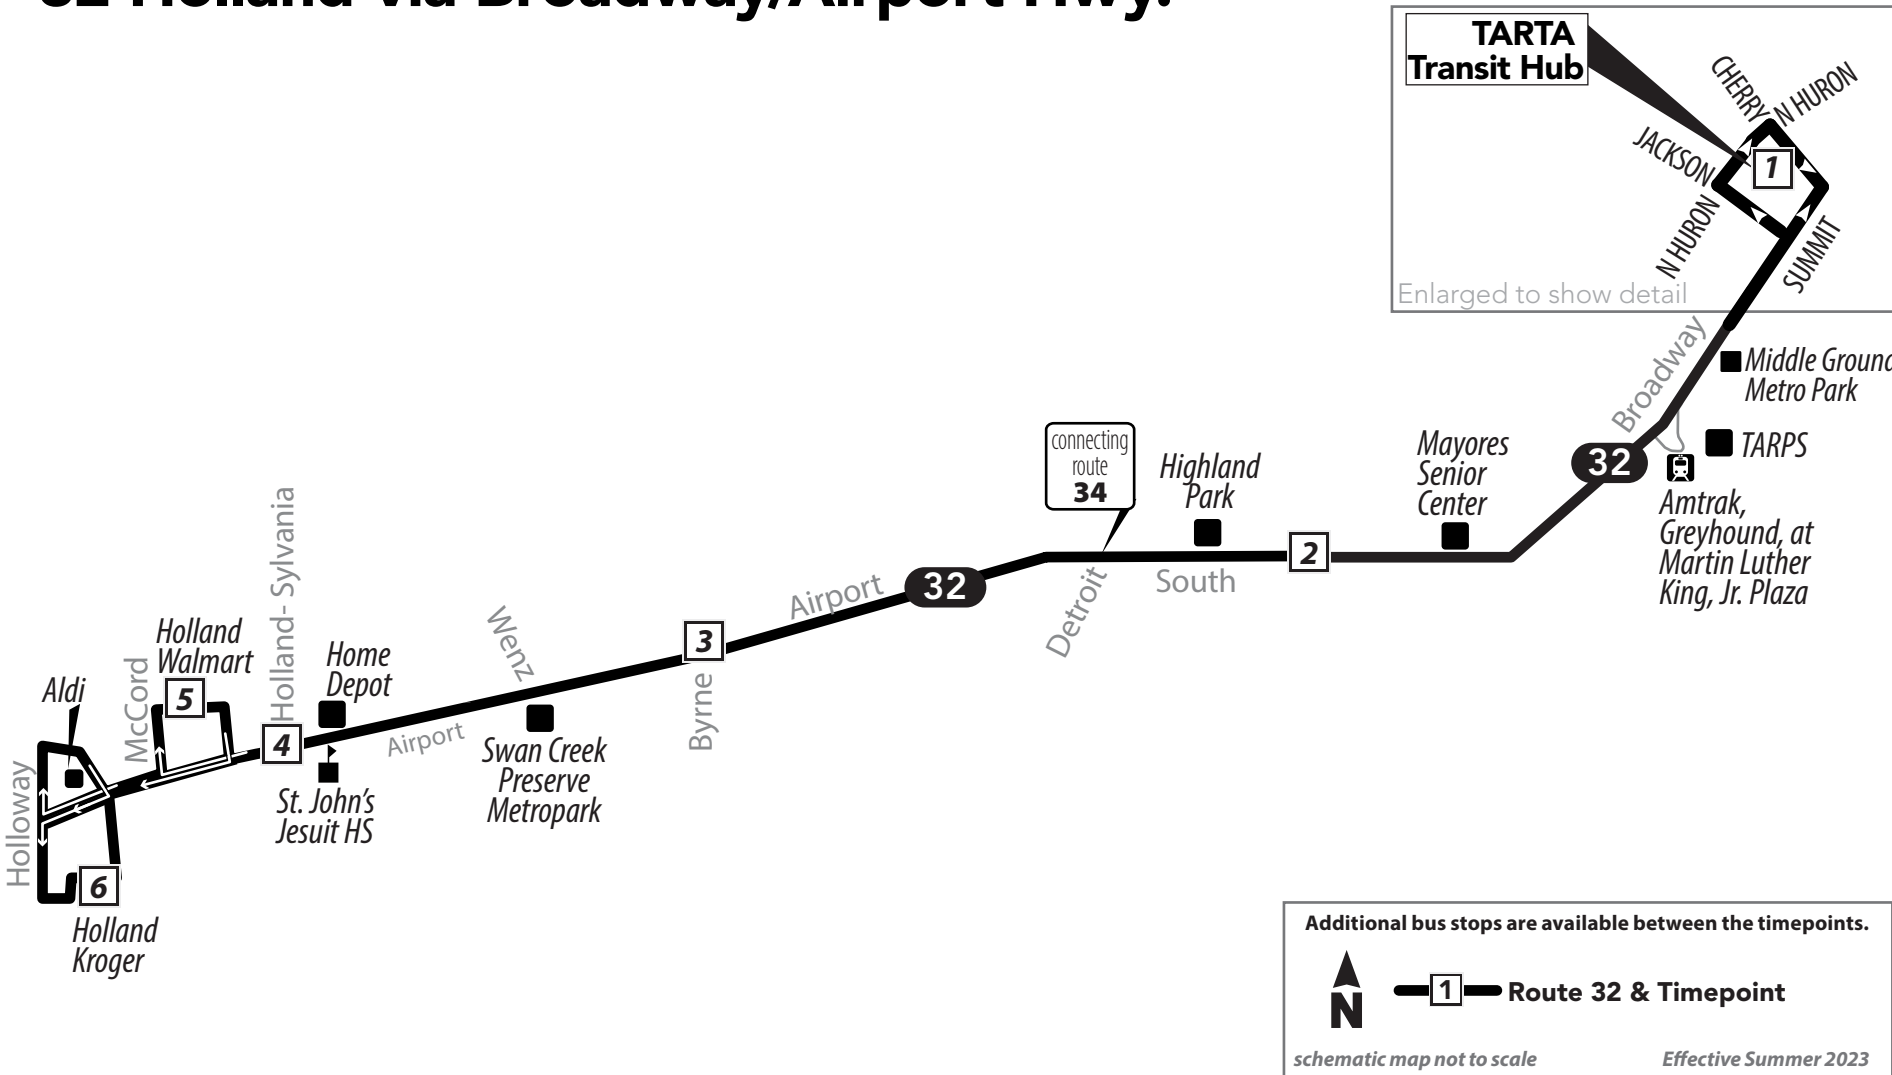

32

32 Holland via Broadway/Airport Hwy.

Contact Us

Information Line/Hours

419-243-RIDE (7433)
TTY Users: 7-1-1 or 1-800-750-0750
Monday – Friday: 8 a.m. – 5 p.m.
Weekends/Holidays: 8 a.m. – 5 p.m.

TARTA Flex Line/Hours

Reservations: 419-382-9901
Monday – Friday: 9 a.m. – 5 p.m.
Weekends/Holidays: 9 a.m. – 5 p.m.

TARPS Line/Hours

Reservations: 419-382-9901
Monday – Sunday: 9 a.m. – 5 p.m.
Holidays: 9 a.m. – 5 p.m.
Reservations may be made up to seven days in advance
Cancellation Line: 419-382-9915
(24 hours a day)

General Fare Information

Ages 19 and up — cash fare.....	$1.50
Youth Fare (ages 6-18) cash fare.....	75¢
Children 5 and under with adult (limit 2).....	FREE
TARTA Flex.....	$3.00
Senior Citizens/Medicare Card Holders*.....	75¢
Persons With Disabilities*.....	75¢
1-Day Pass.....	$3.00
7-Day Pass.....	$15.00
31-Day Pass.....	$45.00
Senior/Disabled/Veteran 7-Day Pass*.....	$7.50
Senior/Disabled/Veteran 31-Day Pass*.....	$22.50

*with TARTA Reduced Fare ID Card
Schedules are subject to change without notice.
All Scheduled Service is Open to the Public.
419-243-RIDE (419-243-7433) TARTA.com
TTY users call 711 or 1-800-750-0750