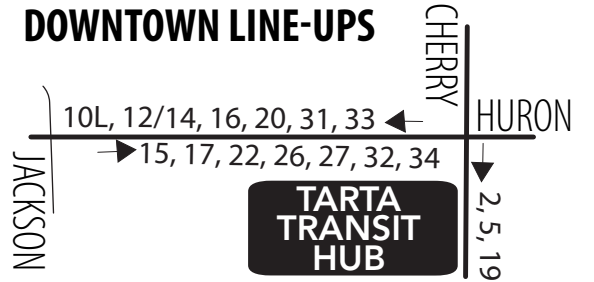

**Holidays**

Holidays include: New Year's Day, Memorial Day, Independence Day (July 4), Labor Day, Thanksgiving Day and Christmas Day.

All TARTA routes are available online at [TARTA.com](http://TARTA.com).

**DOWNTOWN LINE-UPS**

**10L Saturday/Sunday Inbound** (to Downtown)

**10L Saturday/Sunday Outbound** (from Downtown)

Days Running	Meijer/Rossford	Bass Pro/Rossford	Lime City & Schreier	Superior & Glenwood	Hollywood Casino	Toledo Farmers' Market	TARTA Transit Hub	Days Running	TARTA Transit Hub	Toledo Farmers' Market	Hollywood Casino	Superior & Glenwood	Lime City & Schreier	UPS Rossford	Amazon Fulfillment	Meijer/Rossford
	9	8	5	4	3	2	1		1	2	3	4	5	6	7	9
Sat/Sun	—	—	—	—	—	—	—	Sat/Sun	—	—	—	—	—	6:27	6:37	6:42
Sat/Sun	6:42	6:47	6:57	7:01	7:05	7:11	7:18	Sat/Sun	7:30	7:36	7:42	7:45	7:49	7:54	8:04	8:09
Sat/Sun	8:12	8:17	8:27	8:31	8:35	8:41	8:48	Sat/Sun	9:00	9:06	9:12	9:15	9:19	9:24	9:34	9:39
Sat/Sun	9:42	9:47	9:57	10:01	10:05	10:11	10:18	Sat/Sun	10:30	10:36	10:42	10:45	10:49	10:54	11:04	11:09
Sat/Sun	11:12	11:17	11:27	11:31	11:35	11:41	11:48	Sat/Sun	12:00	12:06	12:12	12:15	12:19	12:24	12:34	12:39
Sat/Sun	12:39	12:44	12:54	12:58	1:02	1:08	1:15	Sat/Sun	1:30	1:36	1:42	1:45	1:49	1:54	2:04	2:09
Sat/Sun	2:12	2:17	2:27	2:31	2:35	2:41	2:48	Sat/Sun	3:00	3:06	3:12	3:15	3:19	3:24	3:34	3:39
Sat/Sun	3:42	3:47	3:57	4:01	4:05	4:11	4:18	Sat/Sun	4:30	4:36	4:42	4:45	4:49	4:54	5:04	5:09
Sat/Sun	5:12	5:17	5:27	5:31	5:35	5:41	5:48	Sat/Sun	6:00	6:06	6:12	6:15	6:19	6:24	6:34	6:39
Sat/Sun	6:42	6:47	6:57	7:01	7:05	7:11	7:18	Sat/Sun	7:30	7:36	7:42	7:45	7:49	7:54	8:04	8:09
Sat	8:12	8:17	8:27	8:31	8:35	8:41	8:48	Sat	9:00	9:06	9:12	9:15	9:19	9:24	9:34	9:39