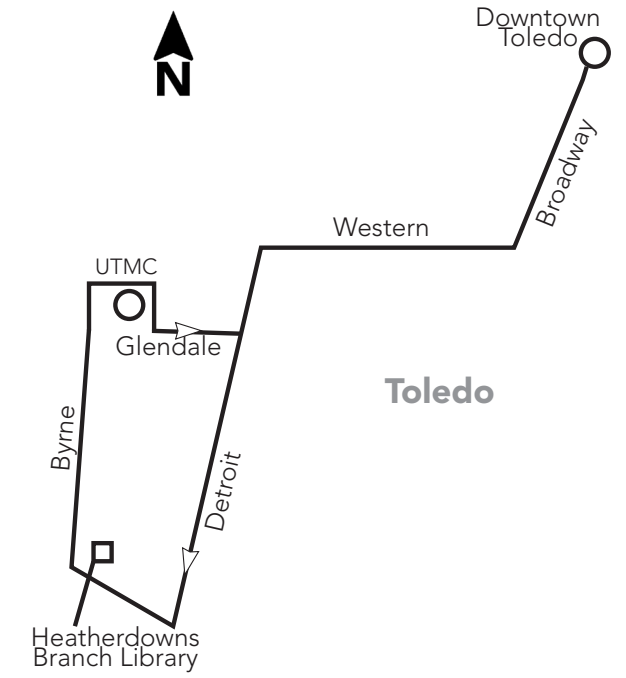

34

UT Medical Center via Western/Detroit/Byrne

Additional bus stops are available between the timepoints.

7 Timepoint

Route 34 OUTBOUND Only

Route 34 INBOUND Only

Route 34 Inbound and Outbound

schematic map not to scale *Effective Spring 2023*

*with TARTA Reduced Fare ID Card

Schedules are subject to change without notice.
 All Scheduled Service is Open to the Public.
 419-243-RIDE (419-243-7433) TARTA.com
 TTY users call 711 or 1-800-750-0750

34

Bus Route Timetable and Map

34 Western

Effective March 26, 2023
 A partir del 26 de marzo de 2023

34 Monday-Friday Inbound (to Downtown)

34 Monday-Friday Outbound (from Downtown)

UTMC	Glendale/ Detroit	Western/ Spencer	TARTA Transit Hub	TARTA Transit Hub	Western/ Spencer	Glendale/ Detroit	Detroit/ Copland	Byrne/ Glendale	UTMC
6	3	2	1	1	2	3	4	5	6
5:10	5:20	5:30	5:45	6:00	6:12	6:20	6:26	6:33	6:40
6:10	6:20	6:30	6:45	6:30	6:42	6:50	6:56	7:03	7:10
7:10	7:20	7:30	7:45	7:30	7:42	7:50	7:56	8:03	8:10
8:10	8:20	8:30	8:45	8:30	8:42	8:50	8:56	9:03	9:10
9:10	9:20	9:30	9:45	9:30	9:42	9:50	9:56	10:03	10:10
10:10	10:20	10:30	10:45	10:30	10:42	10:50	10:56	11:03	11:10
11:10	11:20	11:30	11:45	11:30	11:42	11:50	11:56	12:03	12:10
12:10	12:20	12:30	12:45	12:30	12:42	12:50	12:56	1:03	1:10
1:10	1:20	1:30	1:45	1:30	1:42	1:50	1:56	2:03	2:10
2:10	2:20	2:30	2:45	2:30	2:42	2:50	2:56	3:03	3:10
3:10	3:20	3:30	3:45	3:30	3:42	3:50	3:56	4:03	4:10
4:10	4:20	4:30	4:45	4:30	4:42	4:50	4:56	5:03	5:10
5:10	5:20	5:30	5:45	5:30	5:42	5:50	5:56	6:03	6:10
6:10	6:20	6:30	6:45	6:30	6:42	6:50	6:56	7:03	7:10
7:10	7:20	7:30	7:45	7:30	7:42	7:50	7:56	8:03	8:10
8:10	8:20	8:30	8:45	8:30	8:42	8:50	8:56	9:03	9:10
9:10	9:20	9:30	9:45	9:30	9:42	9:50	9:56	10:03	10:10
				10:00	10:12	10:20	10:26	10:33	10:40

Holidays

Holidays include: New Year's Day, Memorial Day, Independence Day (July 4), Labor Day, Thanksgiving Day and Christmas Day.

34 Saturday/Sunday Inbound (to Downtown)

34 Saturday/Sunday Outbound (from Downtown)