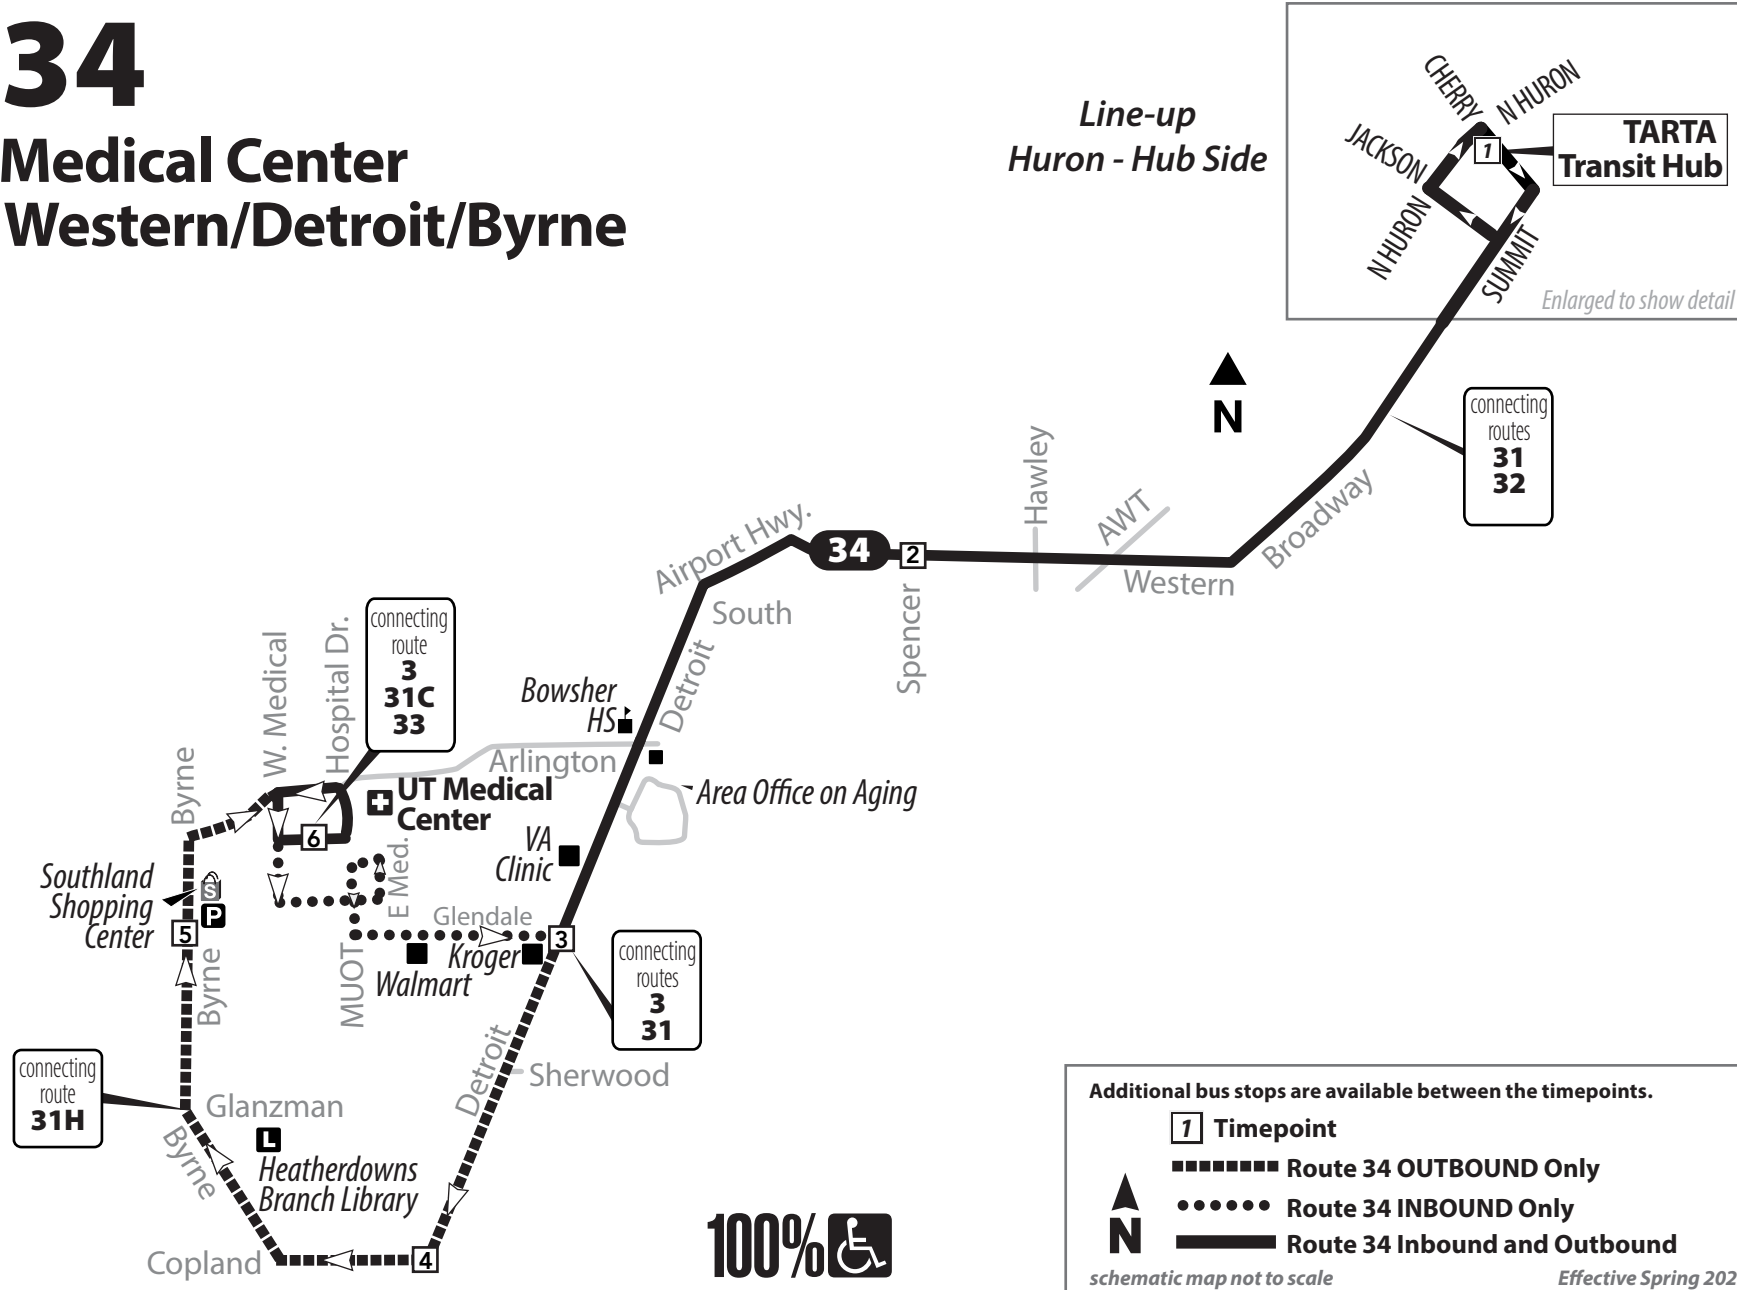

34

UT Medical Center via Western/Detroit/Byrne

Additional bus stops are available between the timepoints.

7 Timepoint

Route 34 OUTBOUND Only

Route 34 INBOUND Only

Route 34 Inbound and Outbound

schematic map not to scale *Effective Spring 2023*

34

Bus Route Timetable and Map

34 Western

Effective March 26, 2023
 A partir del 26 de marzo de 2023

34 Monday-Friday Inbound (to Downtown)

34 Monday-Friday Outbound (from Downtown)

UTMC	Glendale/ Detroit	Western/ Spencer	TARTA Transit Hub	TARTA Transit Hub	Western/ Spencer	Glendale/ Detroit	Detroit/ Copland	Byrne/ Glendale	UTMC
6	3	2	1	1	2	3	4	5	6
5:10	5:20	5:30	5:45	6:00	6:12	6:20	6:26	6:33	6:40
6:10	6:20	6:30	6:45	6:30	6:42	6:50	6:56	7:03	7:10
7:10	7:20	7:30	7:45	7:30	7:42	7:50	7:56	8:03	8:10
8:10	8:20	8:30	8:45	8:30	8:42	8:50	8:56	9:03	9:10
9:10	9:20	9:30	9:45	9:30	9:42	9:50	9:56	10:03	10:10
10:10	10:20	10:30	10:45	10:30	10:42	10:50	10:56	11:03	11:10
11:10	11:20	11:30	11:45	11:30	11:42	11:50	11:56	12:03	12:10
12:10	12:20	12:30	12:45	12:30	12:42	12:50	12:56	1:03	1:10
1:10	1:20	1:30	1:45	1:30	1:42	1:50	1:56	2:03	2:10
2:10	2:20	2:30	2:45	2:30	2:42	2:50	2:56	3:03	3:10
3:10	3:20	3:30	3:45	3:30	3:42	3:50	3:56	4:03	4:10
4:10	4:20	4:30	4:45	4:30	4:42	4:50	4:56	5:03	5:10
5:10	5:20	5:30	5:45	5:30	5:42	5:50	5:56	6:03	6:10
6:10	6:20	6:30	6:45	6:30	6:42	6:50	6:56	7:03	7:10
7:10	7:20	7:30	7:45	7:30	7:42	7:50	7:56	8:03	8:10
8:10	8:20	8:30	8:45	8:30	8:42	8:50	8:56	9:03	9:10
9:10	9:20	9:30	9:45	9:30	9:42	9:50	9:56	10:03	10:10
				10:00	10:12	10:20	10:26	10:33	10:40

Holidays

Holidays include: New Year's Day, Memorial Day, Independence Day (July 4), Labor Day, Thanksgiving Day and Christmas Day.

34 Saturday/Sunday Inbound (to Downtown)

34 Saturday/Sunday Outbound (from Downtown)