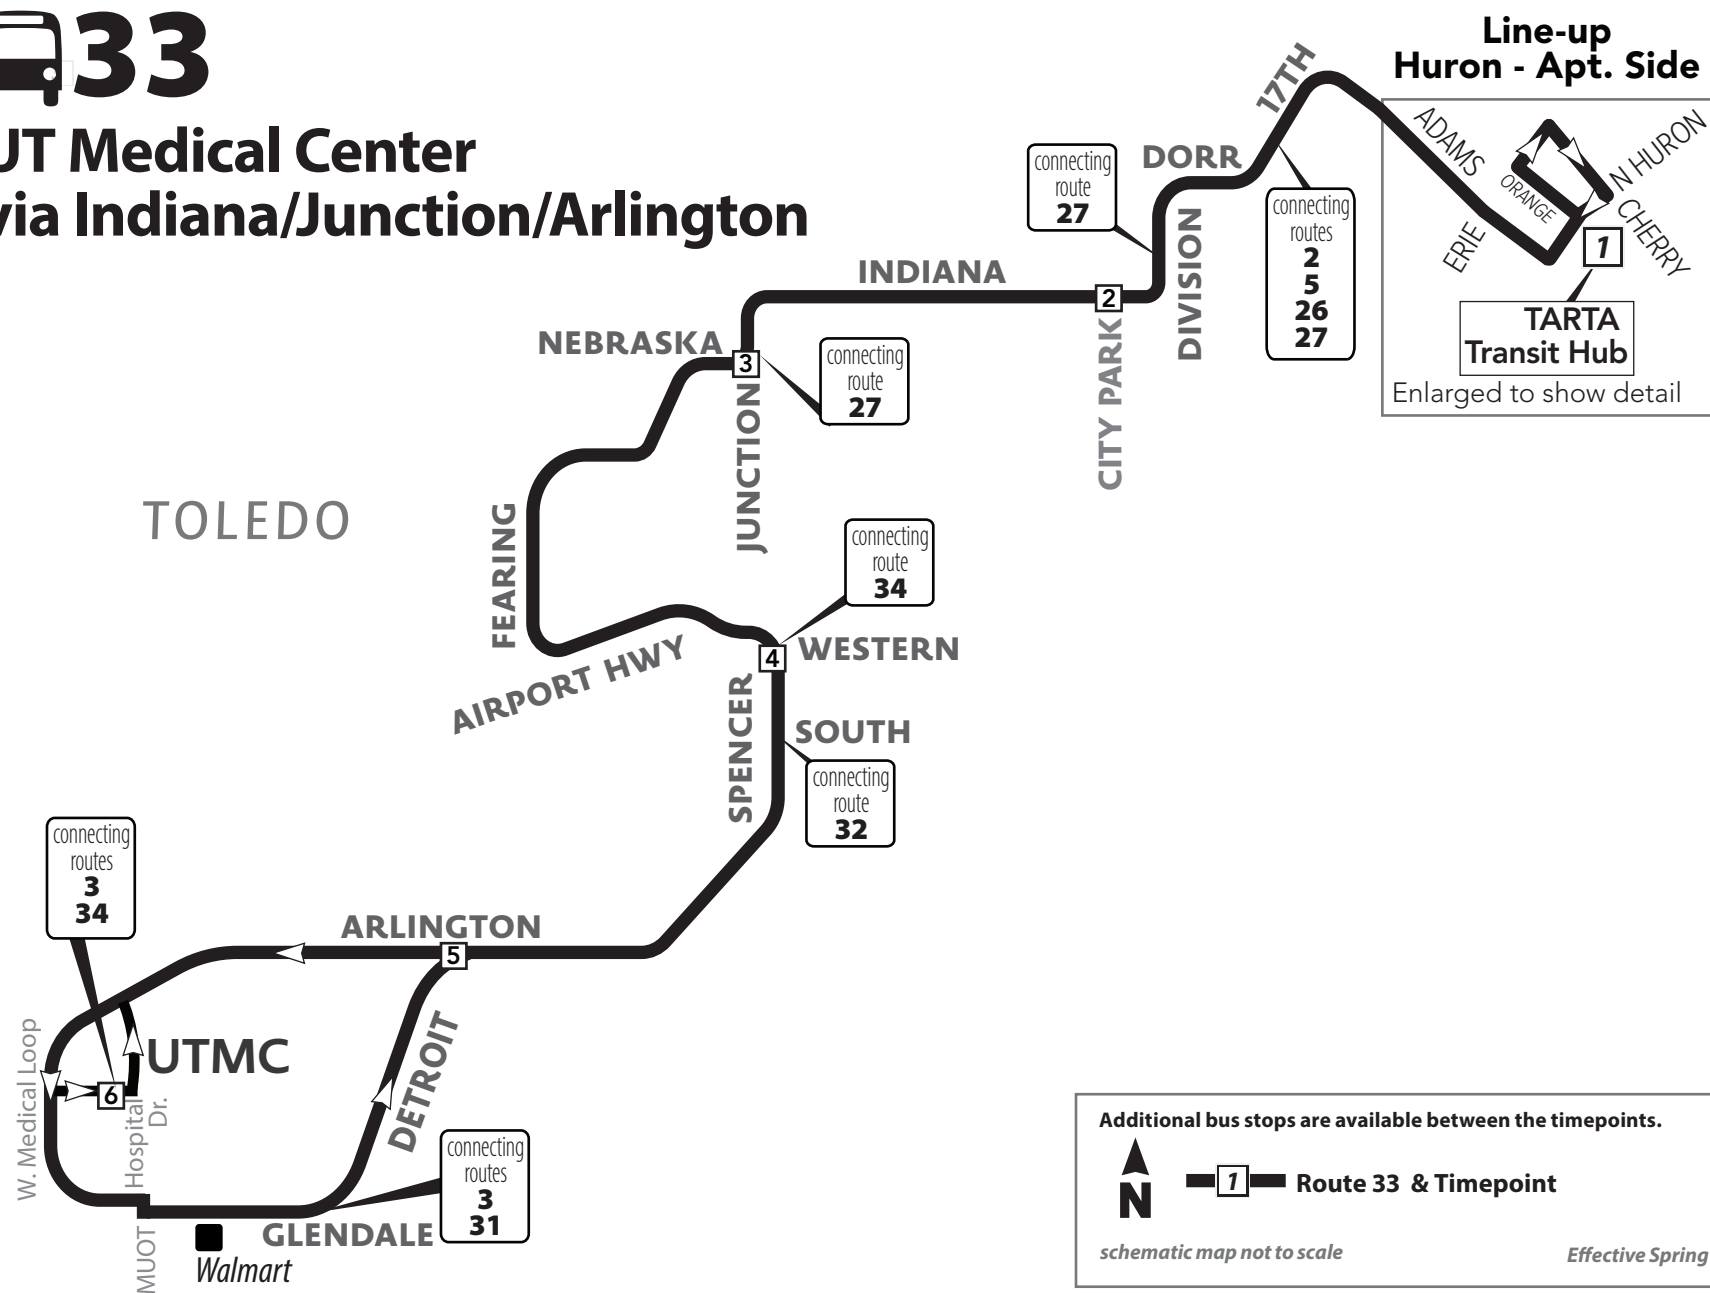

UT Medical Center via Indiana/Junction/Arlington

Additional bus stops are available between the timepoints.

schematic map not to scale Effective Spring 2023

Contact Us

Information Line/Hours

419-243-RIDE (7433)
TTY Users: 7-1-1 or 1-800-750-0750
Monday – Friday: 8 a.m. – 5 p.m.
Weekends/Holidays: 8 a.m. – 5 p.m.

TARTA Flex Line/Hours

Reservations: 419-382-9901
Monday – Friday: 9 a.m. – 5 p.m.
Weekends/Holidays: 9 a.m. – 5 p.m.

TARPS Line/Hours

Reservations: 419-382-9901
Monday – Sunday: 9 a.m. – 5 p.m.
Holidays: 9 a.m. – 5 p.m.
Reservations may be made up to seven days in advance
Cancellation Line: 419-382-9915
(24 hours a day)

General Fare Information

Ages 19 and up — cash fare.....	$1.50
Youth Fare (ages 6-18) cash fare.....	75¢
Children 5 and under with adult (limit 2).....	FREE
TARTA Flex.....	$3.00
Senior Citizens/Medicare Card Holders*.....	75¢
Persons With Disabilities*.....	75¢
1-Day Pass.....	$3.00
7-Day Pass.....	$15.00
31-Day Pass.....	$45.00
Senior/Disabled/Veteran 7-Day Pass*.....	$7.50
Senior/Disabled/Veteran 31-Day Pass*.....	$22.50

*with TARTA Reduced Fare ID Card
Schedules are subject to change without notice.
All Scheduled Service is Open to the Public.
419-243-RIDE (419-243-7433) TARTA.com
TTY users call 711 or 1-800-750-0750

33

Bus Route Timetable and Map