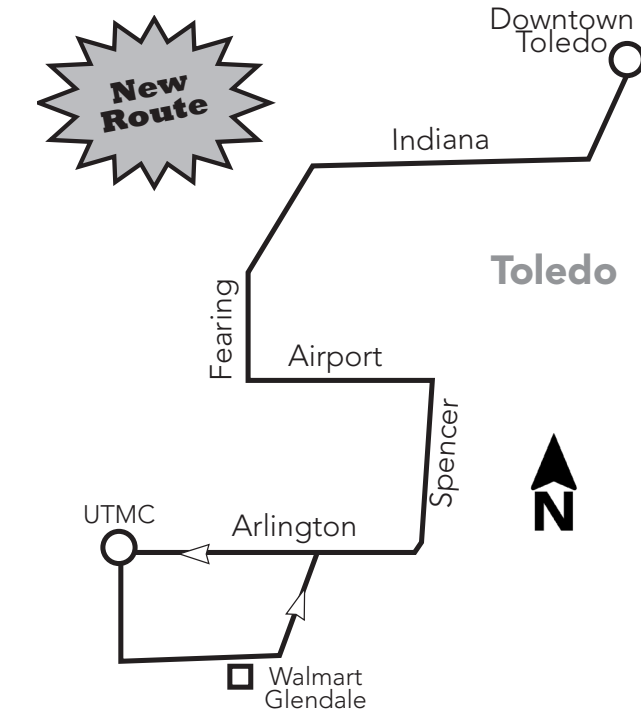

33

Bus Route Timetable and Map

33 Indiana/UTMC

Effective March 26, 2023
 A partir del 26 de marzo de 2023

33 Monday-Friday

Inbound (to Downtown)

UTMC	Arlington/ Detroit	Western/ Spencer	Junction/ Nebraska	Indiana/ City Park	TARTA Transit Hub
6	5	4	3	2	1
5:04	5:15	5:21	5:28	5:33	5:45
6:04	6:15	6:21	6:28	6:33	6:45
7:04	7:15	7:21	7:28	7:33	7:45
8:04	8:15	8:21	8:28	8:33	8:45
9:04	9:15	9:21	9:28	9:33	9:45
10:04	10:15	10:21	10:28	10:33	10:45
11:04	11:15	11:21	11:28	11:33	11:45
12:04	12:15	12:21	12:28	12:33	12:45
1:04	1:15	1:21	1:28	1:33	1:45
2:04	2:15	2:21	2:28	2:33	2:45
3:04	3:15	3:21	3:28	3:33	3:45
4:04	4:15	4:21	4:28	4:33	4:45
5:04	5:15	5:21	5:28	5:33	5:45
6:04	6:15	6:21	6:28	6:33	6:45
7:04	7:15	7:21	7:28	7:33	7:45
8:04	8:15	8:21	8:28	8:33	8:45
9:04	9:15	9:21	9:28	9:33	9:45

33 Monday-Friday

Outbound from Downtown)

TARTA Transit Hub	Indiana/ City Park	Junction/ Nebraska	Western/ Spencer	Arlington/ Detroit	UTMC
1	2	3	4	5	6
6:00	6:09	6:14	6:20	6:26	6:29
6:30	6:39	6:44	6:50	6:56	6:59
7:30	7:39	7:44	7:50	7:56	7:59
8:30	8:39	8:44	8:50	8:56	8:59
9:30	9:39	9:44	9:50	9:56	9:59
10:30	10:39	10:44	10:50	10:56	10:59
11:30	11:39	11:44	11:50	11:56	11:59
12:30	12:39	12:44	12:50	12:56	12:59
1:30	1:39	1:44	1:50	1:56	1:59
2:30	2:39	2:44	2:50	2:56	2:59
3:30	3:39	3:44	3:50	3:56	3:59
4:30	4:39	4:44	4:50	4:56	4:59
5:30	5:39	5:44	5:50	5:56	5:59
6:30	6:39	6:44	6:50	6:56	6:59
7:30	7:39	7:44	7:50	7:56	7:59
8:30	8:39	8:44	8:50	8:56	8:59
9:30	9:39	9:44	9:50	9:56	9:59
10:00	10:09	10:14	10:20	10:26	10:29

Holidays

Holidays include: New Year's Day, Memorial Day, Independence Day (July 4), Labor Day, Thanksgiving Day and Christmas Day.

DOWNTOWN LINE-UPS