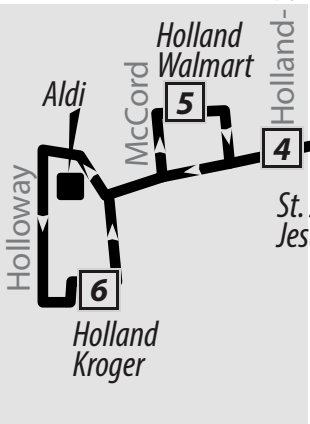

## 32 Holland via Broadway/Airport Hwy.

**New Service Area**

**Additional bus stops are available between the timepoints.**

**Route 32 & Timepoint**

*schematic map not to scale* *Effective Spring 2023*

### 32 Monday-Friday

**Inbound** (to Downtown)

Holland Kroger	Spring Meadows Walmart	Home Depot	Airport/Byrne	South/Spencer	TARTA Transit Hub
6	5	4	3	2	1
4:58	5:04	5:10	5:20	5:30	5:45
5:58	6:04	6:10	6:20	6:30	6:45
6:58	7:04	7:10	7:20	7:30	7:45
7:58	8:04	8:10	8:20	8:30	8:45
8:58	9:04	9:10	9:20	9:30	9:45
9:58	10:04	10:10	10:20	10:30	10:45
10:58	11:04	11:10	11:20	11:30	11:45
11:58	12:04	12:10	12:20	12:30	12:45
12:58	1:04	1:10	1:20	1:30	1:45
1:58	2:04	2:10	2:20	2:30	2:45
2:58	3:04	3:10	3:20	3:30	3:45
3:58	4:04	4:10	4:20	4:30	4:45
4:58	5:04	5:10	5:20	5:30	5:45
5:58	6:04	6:10	6:20	6:30	6:45
6:58	7:04	7:10	7:20	7:30	7:45
7:58	8:04	8:10	8:20	8:30	8:45
8:58	9:04	9:10	9:20	9:30	9:45

### 32 Saturday/Sunday

**Outbound** (from Downtown)

Days Running	TARTA Transit Hub	South/Spencer	Airport/Byrne	Home Depot	Spring Meadows Walmart	Holland Kroger
	1	2	3	4	5	6
Sat/Sun	7:30	7:41	7:51	8:02	8:08	8:18
Sat/Sun	8:30	8:41	8:51	9:02	9:08	9:18
Sat/Sun	9:30	9:41	9:51	10:02	10:08	10:18
Sat/Sun	10:30	10:41	10:51	11:02	11:08	11:18
Sat/Sun	11:30	11:41	11:51	12:02	12:08	12:18
Sat/Sun	12:30	12:41	12:51	1:02	1:08	1:18
Sat/Sun	1:30	1:41	1:51	2:02	2:08	2:18
Sat/Sun	2:30	2:41	2:51	3:02	3:08	3:18
Sat/Sun	3:30	3:41	3:51	4:02	4:08	4:18
Sat/Sun	4:30	4:41	4:51	5:02	5:08	5:18
Sat/Sun	5:30	5:41	5:51	6:02	6:08	6:18
Sat/Sun	6:30	6:41	6:51	7:02	7:08	7:18
Sat/Sun	7:30	7:41	7:51	8:02	8:08	8:18
Sat	8:30	8:41	8:51	9:02	9:08	9:18
Sat	9:00	9:11	9:21	9:32	9:38	9:48

### DOWNTOWN LINE-UPS