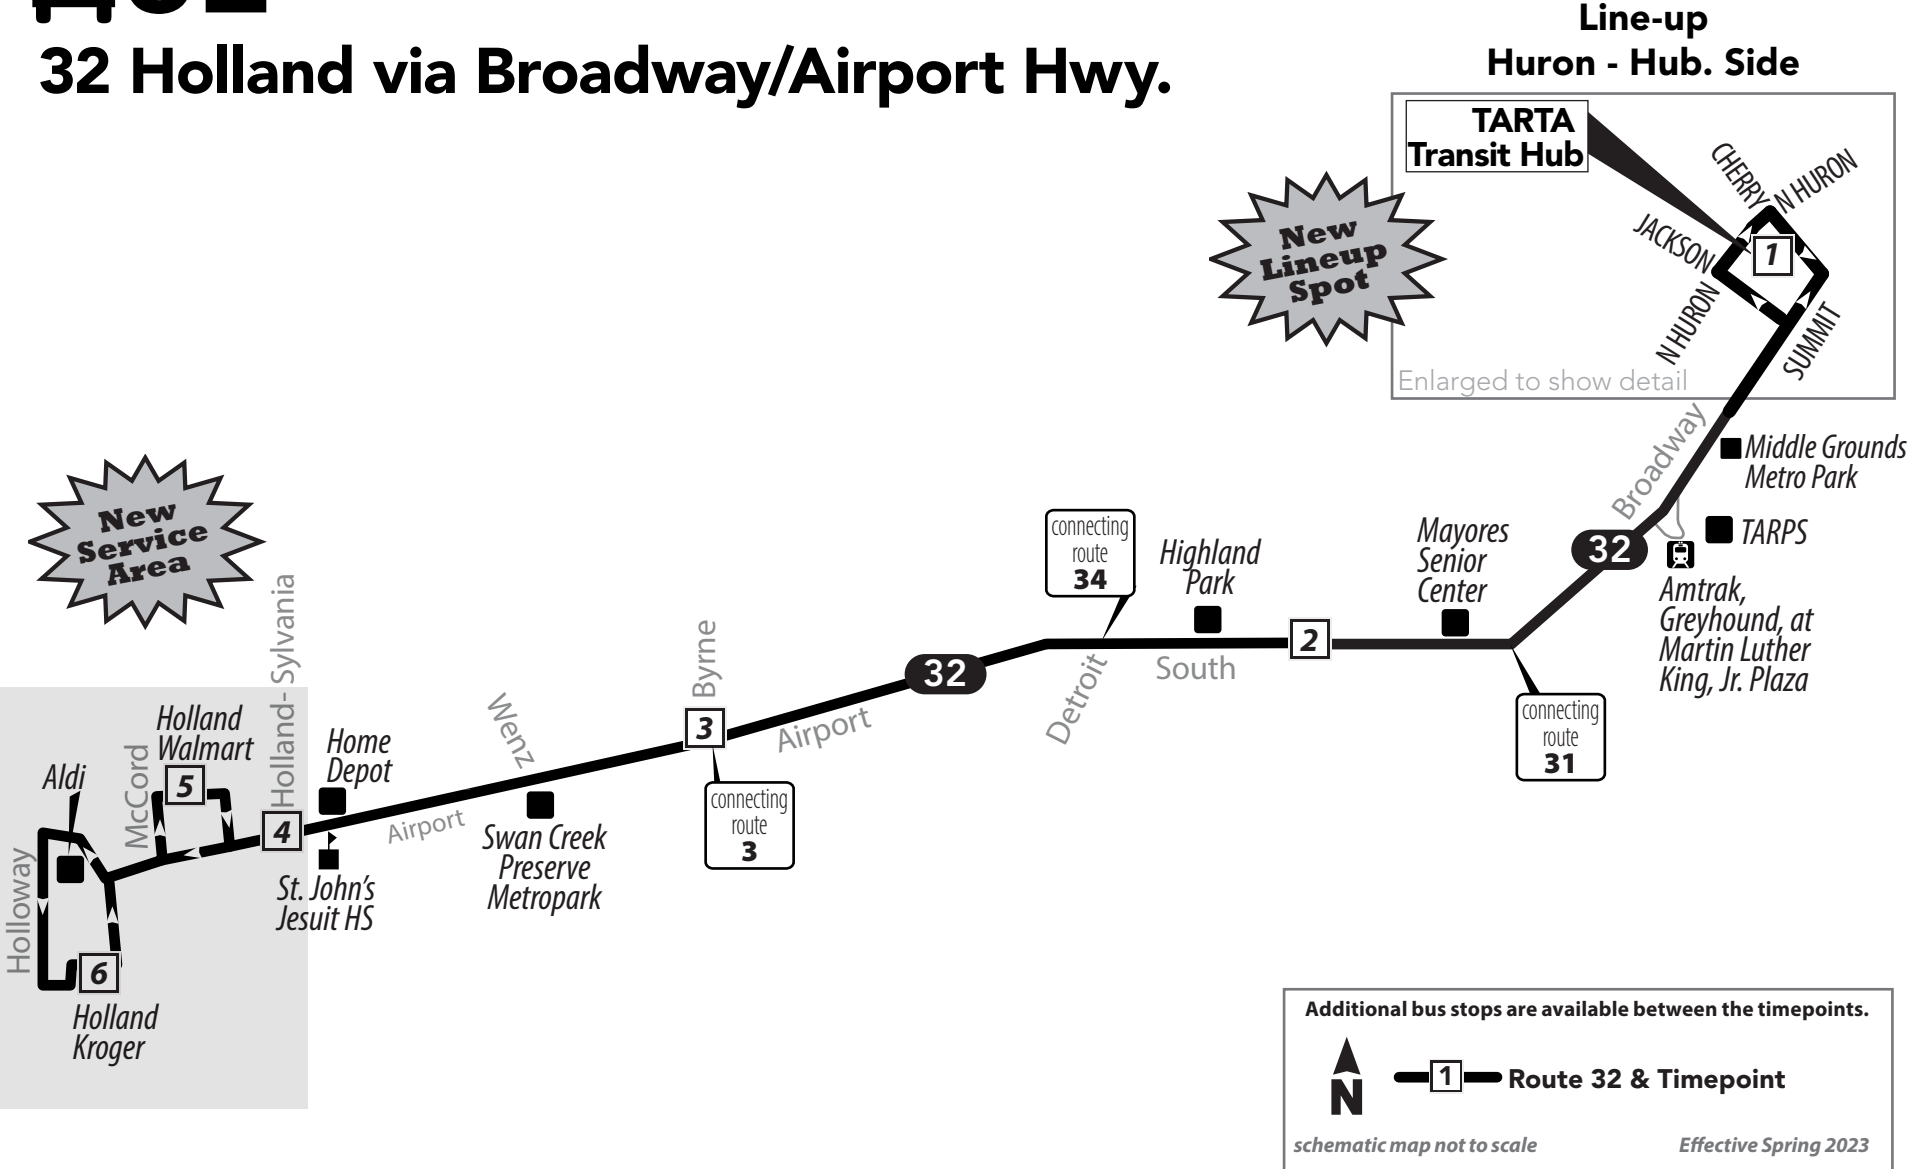

## 32 Holland via Broadway/Airport Hwy.

**New Service Area**

**Additional bus stops are available between the timepoints.**

**Route 32 & Timepoint**

*schematic map not to scale* *Effective Spring 2023*

### 32 Monday-Friday

**Inbound** (to Downtown)

Holland Kroger	Spring Meadows Walmart	Home Depot	Airport/Byrne	South/Spencer	TARTA Transit Hub
6	5	4	3	2	1
4:58	5:04	5:10	5:20	5:30	5:45
5:58	6:04	6:10	6:20	6:30	6:45
6:58	7:04	7:10	7:20	7:30	7:45
7:58	8:04	8:10	8:20	8:30	8:45
8:58	9:04	9:10	9:20	9:30	9:45
9:58	10:04	10:10	10:20	10:30	10:45
10:58	11:04	11:10	11:20	11:30	11:45
11:58	12:04	12:10	12:20	12:30	12:45
12:58	1:04	1:10	1:20	1:30	1:45
1:58	2:04	2:10	2:20	2:30	2:45
2:58	3:04	3:10	3:20	3:30	3:45
3:58	4:04	4:10	4:20	4:30	4:45
4:58	5:04	5:10	5:20	5:30	5:45
5:58	6:04	6:10	6:20	6:30	6:45
6:58	7:04	7:10	7:20	7:30	7:45
7:58	8:04	8:10	8:20	8:30	8:45
8:58	9:04	9:10	9:20	9:30	9:45

### 32 Monday-Friday

**Outbound** from Downtown

TARTA Transit Hub	South/Spencer	Airport/Byrne	Home Depot	Spring Meadows Walmart	Holland Kroger
1	2	3	4	5	6
6:00	6:11	6:21	6:32	6:38	6:48
7:00	7:11	7:21	7:32	7:38	7:48
8:00	8:11	8:21	8:32	8:38	8:48
9:00	9:11	9:21	9:32	9:38	9:48
10:00	10:11	10:21	10:32	10:38	10:48
11:00	11:11	11:21	11:32	11:38	11:48
12:00	12:11	12:21	12:32	12:38	12:48
1:00	1:11	1:21	1:32	1:38	1:48
2:00	2:11	2:21	2:32	2:38	2:48
3:00	3:11	3:21	3:32	3:38	3:48
4:00	4:11	4:21	4:32	4:38	4:48
5:00	5:11	5:21	5:32	5:38	5:48
6:00	6:11	6:21	6:32	6:38	6:48
7:00	7:11	7:21	7:32	7:38	7:48
8:00	8:11	8:21	8:32	8:38	8:48
9:00	9:11	9:21	9:32	9:38	9:48
10:00	10:11	10:21	10:32	10:38	10:48