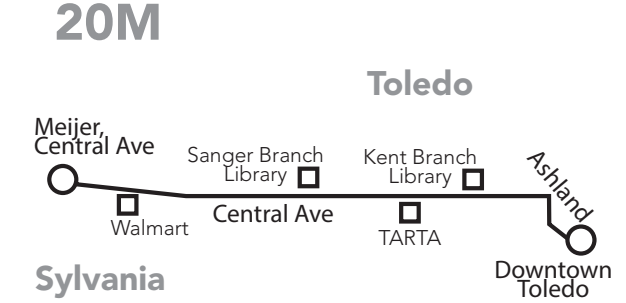

Bus Route Timetable and Map

20F Franklin Park 20M Meijer Central

Effective March 26, 2023
 A partir del 26 de marzo de 2023

20 Monday-Friday Inbound (to Downtown)

Route	Meijer/ Central Ave.	Franklin Park Mall	Central & Talmadge	Central & Secor	Central Garage	Collingwood at Delaware	Delaware at Collingwood	TARTA Transit Hub
	7	6	5	4	3	2	2	1
20M	5:10	—	5:18	5:21	5:30	5:35	—	5:45
20F	—	6:12	6:18	6:21	6:30	—	6:35	6:45
20M	7:10	—	7:18	7:21	7:30	7:35	—	7:45
20F	—	8:12	8:18	8:21	8:30	—	8:35	8:45
20M	9:10	—	9:18	9:21	9:30	9:35	—	9:45
20F	—	10:12	10:18	10:21	10:30	—	10:35	10:45
20M	11:10	—	11:18	11:21	11:30	11:35	—	11:45
20F	—	12:12	12:18	12:21	12:30	—	12:35	12:45
20M	1:10	—	1:18	1:21	1:30	1:35	—	1:45
20F	—	2:12	2:18	2:21	2:30	—	2:35	2:45
20M	3:10	—	3:18	3:21	3:30	3:35	—	3:45
20F	—	4:12	4:18	4:21	4:30	—	4:35	4:45
20M	5:10	—	5:18	5:21	5:30	5:35	—	5:45
20F	—	6:12	6:18	6:21	6:30	—	6:35	6:45
20M	7:10	—	7:18	7:21	7:30	7:35	—	7:45
20F	—	8:12	8:18	8:21	8:30	—	8:35	8:45
20M	9:10	—	9:18	9:21	9:30	9:35	—	9:45
Shaded ares denote afternoon times.								

20 Monday-Friday Outbound (from Downtown)

Route	TARTA Transit Hub	Collingwood at Delaware	Delaware at Collingwood	Central Garage	Central & Secor	Central & Talmadge	Franklin Park Mall	Meijer/ Central Ave.
	1	2	2	3	4	5	6	7
20F	6:00	—	6:09	6:14	6:24	6:27	6:36	—
20M	6:30	6:39	—	6:44	6:54	6:57	—	7:06
20F	7:30	—	7:39	7:44	7:54	7:57	8:06	—
20M	8:30	8:39	—	8:44	8:54	8:57	—	9:06
20F	9:30	—	9:39	9:44	9:54	9:57	10:06	—
20M	10:30	10:39	—	10:44	10:54	10:57	—	11:06
20F	11:30	—	11:39	11:44	11:54	11:57	12:06	—
20M	12:30	12:39	—	12:44	12:54	12:57	—	1:06
20F	1:30	—	1:39	1:44	1:54	1:57	2:06	—
20M	2:30	2:39	—	2:44	2:54	2:57	—	3:06
20F	3:30	—	3:39	3:44	3:54	3:57	4:06	—
20M	4:30	4:39	—	4:44	4:54	4:57	—	5:06
20F	5:30	—	5:39	5:44	5:54	5:57	6:06	—
20M	6:30	6:39	—	6:44	6:54	6:57	—	7:06
20F	7:30	—	7:39	7:44	7:54	7:57	8:06	—
20M	8:30	8:39	—	8:44	8:54	8:57	—	9:06
20F	9:30	—	9:39	9:44	9:54	9:57	10:06	—
20M	10:00	10:09	—	10:14	10:24	10:27	—	10:36