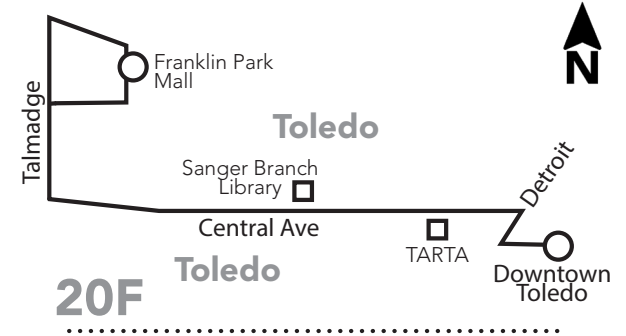

Bus Route Timetable and Map

20F Franklin Park 20M Meijer Central

Effective March 26, 2023
 A partir del 26 de marzo de 2023

20 Monday-Friday Inbound (to Downtown)

Route	Meijer/ Central Ave.	Franklin Park Mall	Central & Talmadge	Central & Secor	Central Garage	Collingwood at Delaware	Delaware at Collingwood	TARTA Transit Hub
	7	6	5	4	3	2	2	1
20M	5:10	—	5:18	5:21	5:30	5:35	—	5:45
20F	—	6:12	6:18	6:21	6:30	—	6:35	6:45
20M	7:10	—	7:18	7:21	7:30	7:35	—	7:45
20F	—	8:12	8:18	8:21	8:30	—	8:35	8:45
20M	9:10	—	9:18	9:21	9:30	9:35	—	9:45
20F	—	10:12	10:18	10:21	10:30	—	10:35	10:45
20M	11:10	—	11:18	11:21	11:30	11:35	—	11:45
20F	—	12:12	12:18	12:21	12:30	—	12:35	12:45
20M	1:10	—	1:18	1:21	1:30	1:35	—	1:45
20F	—	2:12	2:18	2:21	2:30	—	2:35	2:45
20M	3:10	—	3:18	3:21	3:30	3:35	—	3:45
20F	—	4:12	4:18	4:21	4:30	—	4:35	4:45
20M	5:10	—	5:18	5:21	5:30	5:35	—	5:45
20F	—	6:12	6:18	6:21	6:30	—	6:35	6:45
20M	7:10	—	7:18	7:21	7:30	7:35	—	7:45
20F	—	8:12	8:18	8:21	8:30	—	8:35	8:45
20M	9:10	—	9:18	9:21	9:30	9:35	—	9:45
Shaded ares denote afternoon times.								

20 Monday-Friday Outbound (from Downtown)

Route	TARTA Transit Hub	Collingwood at Delaware	Delaware at Collingwood	Central Garage	Central & Secor	Central & Talmadge	Franklin Park Mall	Meijer/ Central Ave.
	1	2	2	3	4	5	6	7
20F	6:00	—	6:09	6:14	6:24	6:27	6:36	—
20M	6:30	6:39	—	6:44	6:54	6:57	—	7:06
20F	7:30	—	7:39	7:44	7:54	7:57	8:06	—
20M	8:30	8:39	—	8:44	8:54	8:57	—	9:06
20F	9:30	—	9:39	9:44	9:54	9:57	10:06	—
20M	10:30	10:39	—	10:44	10:54	10:57	—	11:06
20F	11:30	—	11:39	11:44	11:54	11:57	12:06	—
20M	12:30	12:39	—	12:44	12:54	12:57	—	1:06
20F	1:30	—	1:39	1:44	1:54	1:57	2:06	—
20M	2:30	2:39	—	2:44	2:54	2:57	—	3:06
20F	3:30	—	3:39	3:44	3:54	3:57	4:06	—
20M	4:30	4:39	—	4:44	4:54	4:57	—	5:06
20F	5:30	—	5:39	5:44	5:54	5:57	6:06	—
20M	6:30	6:39	—	6:44	6:54	6:57	—	7:06
20F	7:30	—	7:39	7:44	7:54	7:57	8:06	—
20M	8:30	8:39	—	8:44	8:54	8:57	—	9:06
20F	9:30	—	9:39	9:44	9:54	9:57	10:06	—
20M	10:00	10:09	—	10:14	10:24	10:27	—	10:36