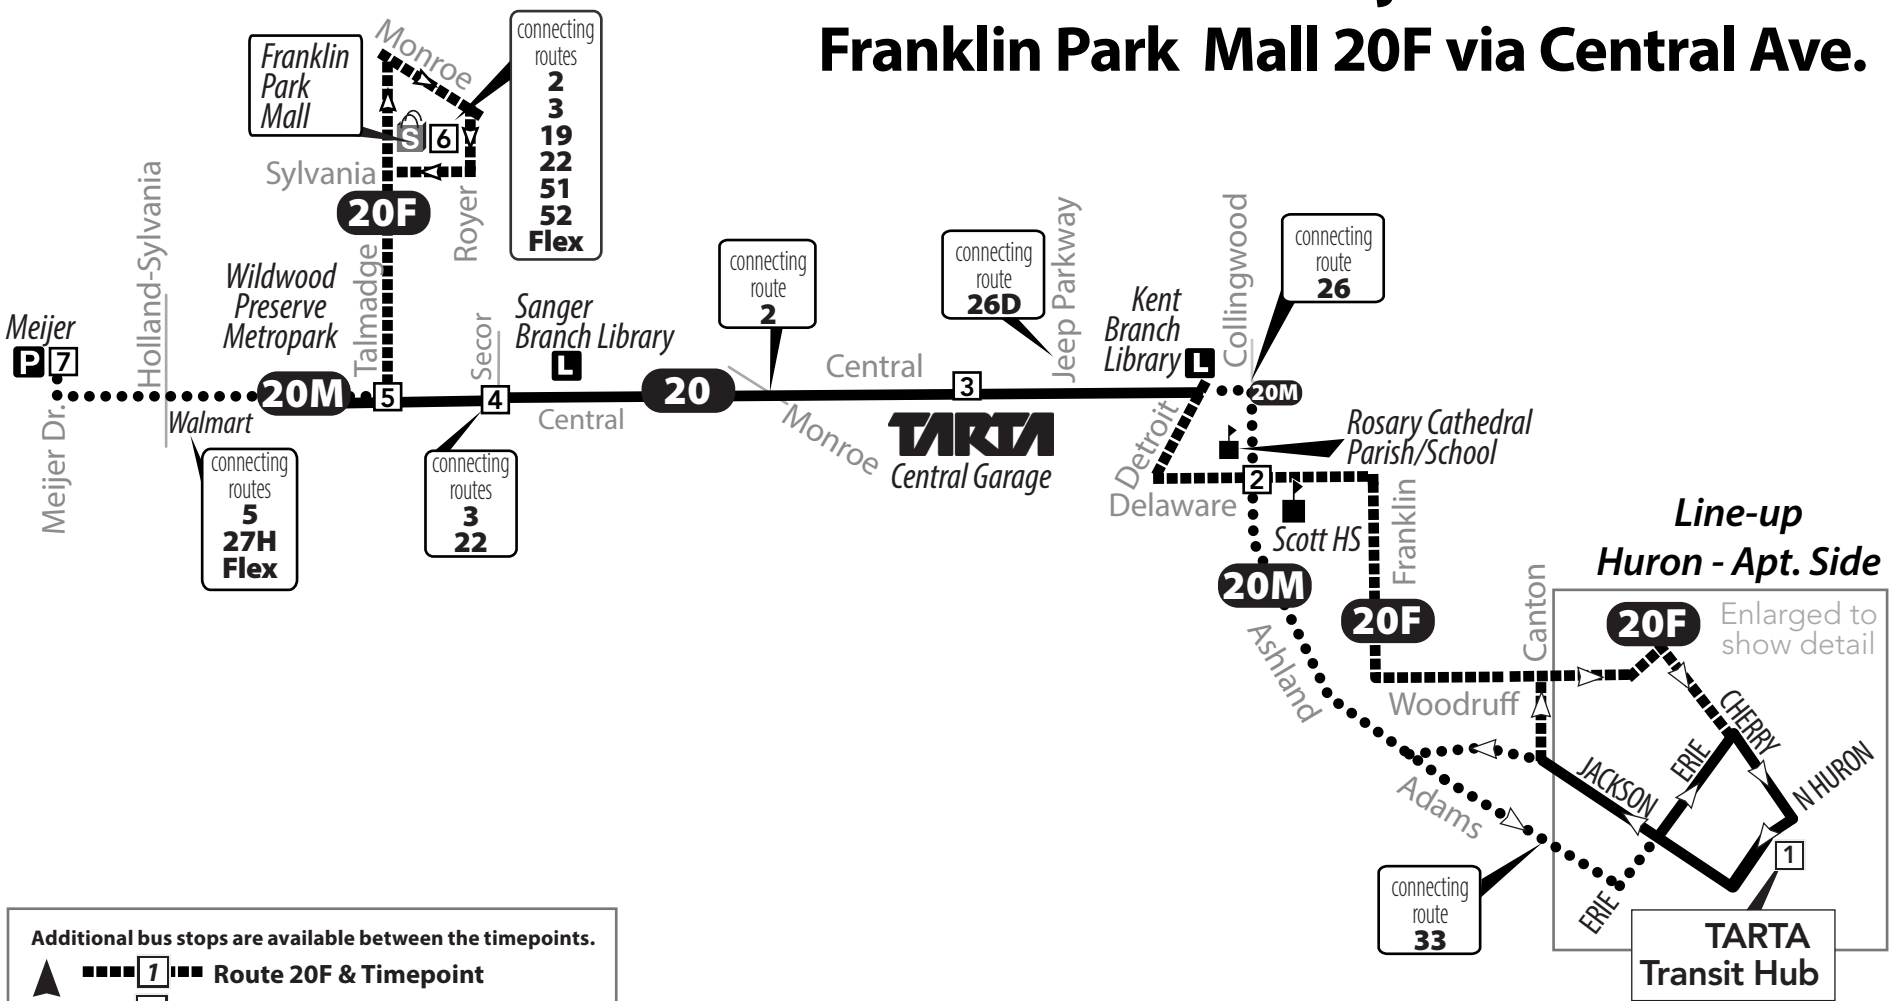

Meijer Central 20M or Franklin Park Mall 20F via Central Ave.

Additional bus stops are available between the timepoints.

▲ ■■■■ 1 ■■■■ Route 20F & Timepoint
● ●●● 1 ●●● Route 20M & Timepoint
——— 20F & 20M

schematic map not to scale Effective Spring 2023

Contact Us

Information Line/Hours
419-243-RIDE (7433)
TTY Users: 7-1-1 or 1-800-750-0750
Monday – Friday: 8 a.m. – 5 p.m.
Weekends/Holidays: 8 a.m. – 5 p.m.

TARTA Flex Line/Hours
Reservations: 419-382-9901
Monday – Friday: 9 a.m. – 5 p.m.
Weekends/Holidays: 9 a.m. – 5 p.m.

TARPS Line/Hours
Reservations: 419-382-9901
Monday – Sunday: 9 a.m. – 5 p.m.
Holidays: 9 a.m. – 5 p.m.
Reservations may be made up to seven days in advance
Cancellation Line: 419-382-9915 (24 hours a day)

General Fare Information

Ages 19 and up — cash fare.....	$1.50
Youth Fare (ages 6-18) cash fare.....	75¢
Children 5 and under with adult (limit 2).....	FREE
TARTA Flex.....	$3.00
Senior Citizens/Medicare Card Holders*.....	75¢
Persons With Disabilities*.....	75¢
1-Day Pass.....	$3.00
7-Day Pass.....	$15.00
31-Day Pass.....	$45.00
Senior/Disabled/Veteran 7-Day Pass*.....	$7.50
Senior/Disabled/Veteran 31-Day Pass*.....	$22.50

*with TARTA Reduced Fare ID Card
Schedules are subject to change without notice.
All Scheduled Service is Open to the Public.
419-243-RIDE (419-243-7433) TARTA.com
TTY users call 711 or 1-800-750-0750