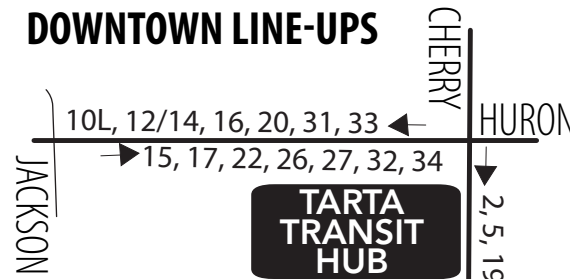

20 Saturday/Sunday Outbound (from Downtown)

Route	TARTA Transit Hub	Collingwood at Delaware	Delaware at Collingwood	Central Garage	Central & Secor	Central & Talmadge	Franklin Park Mall	Meijer/ Central Ave.
	1	2	2	3	4	5	6	7
20M	7:30	7:39	—	7:44	7:54	7:57	—	8:10
20F	9:00	—	9:09	9:14	9:24	9:27	9:36	—
20M	10:30	10:39	—	10:44	10:54	10:57	—	11:10
20F	12:00	—	12:09	12:14	12:24	12:27	12:36	—
20M	1:30	1:39	—	1:44	1:54	1:57	—	2:10
20F	3:00	—	3:09	3:14	3:24	3:27	3:36	—
20M	4:30	4:39	—	4:44	4:54	4:57	—	5:10
20F	6:00	—	6:09	6:14	6:24	6:27	6:36	—
20M	7:30	7:39	—	7:44	7:54	7:57	—	8:10
20F	9:00	—	9:09	9:14	9:24	9:27	9:36	—

All TARTA routes are available online at TARTA.com.

- ToledoAreaRTA
- Tarta_Toledo
- Tarta_RTA

Toledo Area Regional Transit Authority
1127 W Central Ave
P.O. Box 792
Toledo, Ohio 43697-0792
TARTA.com
info@tarta.com

Holidays

Holidays include: New Year's Day, Memorial Day, Independence Day (July 4), Labor Day, Thanksgiving Day and Christmas Day.

This schedule is subject to change without notice. Traffic and weather conditions may delay buses. Get updates on service at tarta.com or 419-243-7433.

Este itinerario está sujeto a cambios sin previo aviso. El tráfico y las condiciones meteorológicas pueden retrasar los autobuses. Consulte las novedades del servicio en tarta.com o 419-243-7433.