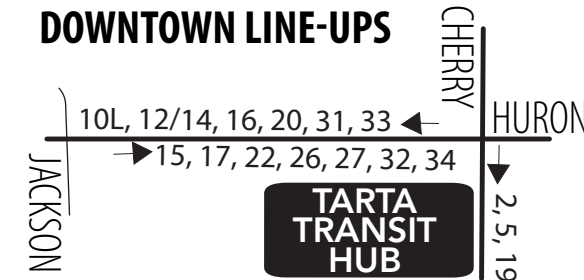

**17 Monday-Friday**  
Outbound (to Downtown)

Route	TARTA Transit Hub	Lagrange/Central	Eleanor at Bennett	Bennett at Eleanor	Alexis/Telegraph	Miracle Mile
	<b>1</b>	<b>2</b>	<b>3</b>	<b>3</b>	<b>4</b>	<b>5</b>
17E	6:00	6:10	6:18	—	—	6:28
17B	6:30	6:40	—	6:48	6:56	7:12
17E	7:30	7:40	7:48	—	—	7:58
17B	8:30	8:40	—	8:48	8:56	9:12
17E	9:30	9:40	9:48	—	—	9:58
17B	10:30	10:40	—	10:48	10:56	11:12
17E	11:30	11:40	11:48	—	—	11:58
17B	12:30	12:40	—	12:48	12:56	1:12
17E	1:30	1:40	1:48	—	—	1:58
17B	2:30	2:40	—	2:48	2:56	3:12
17E	3:30	3:40	3:48	—	—	3:58
17B	4:30	4:40	—	4:48	4:56	5:12
17E	5:30	5:40	5:48	—	—	5:58
17B	6:30	6:40	—	6:48	6:56	7:12
17E	7:30	7:40	7:48	—	—	7:58
17B	8:30	8:40	—	8:48	8:56	9:12
17E	9:30	9:40	9:48	—	—	9:58
17B	10:00	10:10	—	10:18	10:26	10:42

**Holidays**

Holidays include: New Year's Day, Memorial Day, Independence Day (July 4), Labor Day, Thanksgiving Day and Christmas Day.

All TARTA routes are available online at TARTA.com.

- ToledoAreaRTA
- Tarta\_Toledo
- Tarta\_RTAs

Toledo Area Regional Transit Authority  
1127 W Central Ave  
P.O. Box 792  
Toledo, Ohio 43697-0792  
TARTA.com  
info@tarta.com

**DOWNTOWN LINE-UPS**

**17 Saturday/Sunday**  
Inbound (to Downtown)

Days Running	Route	Miracle Mile	Alexis/Telegraph	Bennett at Eleanor	Eleanor at Bennett	Lagrange/Central	TARTA Transit Hub
		<b>5</b>	<b>4</b>	<b>3</b>	<b>3</b>	<b>2</b>	<b>1</b>
Sat/Sun	17E	6:48	—	—	6:55	7:03	7:15
Sat/Sun	17B	8:04	8:17	8:25	—	8:33	8:45
Sat/Sun	17E	9:48	—	—	9:55	10:03	10:15
Sat/Sun	17B	11:04	11:17	11:25	—	11:33	11:45
Sat/Sun	17E	12:48	—	—	12:55	1:03	1:15
Sat/Sun	17B	2:04	2:17	2:25	—	2:33	2:45
Sat/Sun	17E	3:48	—	—	3:55	4:03	4:15
Sat/Sun	17B	5:04	5:17	5:25	—	5:33	5:45
Sat/Sun	17E	6:48	—	—	6:55	7:03	7:15
Sat	17B	8:04	8:17	8:25	—	8:33	8:45