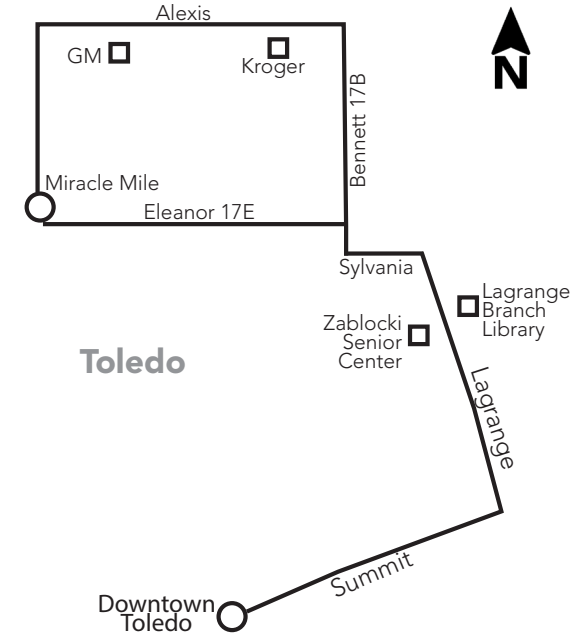

17

Bus Route Timetable and Map

17 Lagrange

Effective March 26, 2023
A partir del 26 de marzo de 2023