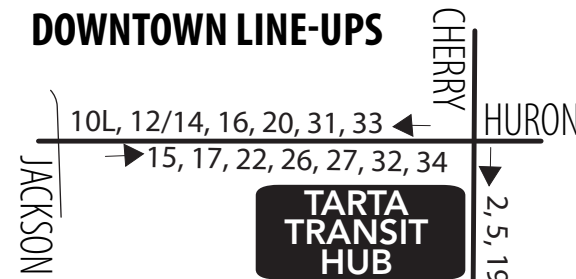

Holidays

Holidays include: New Year's Day, Memorial Day, Independence Day (July 4), Labor Day, Thanksgiving Day and Christmas Day.

16 Saturday/Sunday Inbound (to Downtown)

Days Running	Meijer, Alexis Rd.	Suder/Ottawa River	Manhattan Plaza	Stickney/Central	Bancroft/Cherry	TARTA Transit Hub
	6	5	4	3	2	1
Sat/Sun	6:39	6:44	6:55	7:01	7:07	7:15
Sat/Sun	8:09	8:14	8:25	8:31	8:37	8:45
Sat/Sun	9:39	9:44	9:55	10:01	10:07	10:15
Sat/Sun	11:09	11:14	11:25	11:31	11:37	11:45
Sat/Sun	12:39	12:44	12:55	1:01	1:07	1:15
Sat/Sun	2:09	2:14	2:25	2:31	2:37	2:45
Sat/Sun	3:39	3:44	3:55	4:01	4:07	4:15
Sat/Sun	5:09	5:14	5:25	5:31	5:37	5:45
Sat/Sun	6:39	6:44	6:55	7:01	7:07	7:15
Sat	8:09	8:14	8:25	8:31	8:37	8:45

Las áreas sombreadas indican horas de la tarde.

16 Saturday/Sunday Outbound (from Downtown)

TARTA Transit Hub	Bancroft/Cherry	Stickney/Central	Manhattan Plaza	Suder/Ottawa River	Meijer, Alexis Rd.
1	2	3	4	5	6
7:30	7:35	7:42	7:47	7:58	8:09
9:00	9:05	9:12	9:17	9:28	9:39
10:30	10:35	10:42	10:47	10:58	11:09
12:00	12:05	12:12	12:17	12:28	12:39
1:30	1:35	1:42	1:47	1:58	2:09
3:00	3:05	3:12	3:17	3:28	3:39
4:30	4:35	4:42	4:47	4:58	5:09
6:00	6:05	6:12	6:17	6:28	6:39
7:30	7:35	7:42	7:47	7:58	8:09
9:00	9:05	9:12	9:17	9:28	9:39

DOWNTOWN LINE-UPS

- ToledoAreaRTA
- Tarta_Toledo
- Tarta_RTA

Toledo Area Regional Transit Authority
1127 W Central Ave
P.O. Box 792
Toledo, Ohio 43697-0792
TARTA.com
info@tarta.com