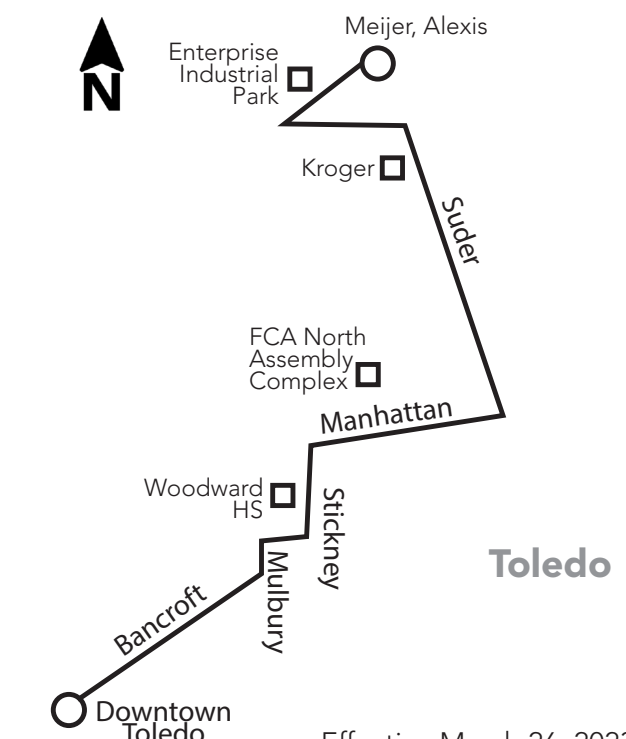

Bus Route Timetable and Map

16 Manhattan

Effective March 26, 2023
 A partir del 26 de marzo de 2023

16 Monday-Friday Inbound (to Downtown)

Meijer, Alexis Rd.	Suder/Ottawa River	Manhattan Plaza	Stickney/Central	Bancroft/Cherry	TARTA Transit Hub
6	5	4	3	2	1
5:09	5:14	5:25	5:31	5:37	5:45
5:39	5:44	5:55	6:01	6:07	6:15
6:39	6:44	6:55	7:01	7:07	7:15
7:39	7:44	7:55	8:01	8:07	8:15
8:39	8:44	8:55	9:01	9:07	9:15
9:39	9:44	9:55	10:01	10:07	10:15
10:39	10:44	10:55	11:01	11:07	11:15
11:39	11:44	11:55	12:01	12:07	12:15
12:39	12:44	12:55	1:01	1:07	1:15
1:39	1:44	1:55	2:01	2:07	2:15
2:39	2:44	2:55	3:01	3:07	3:15
3:39	3:44	3:55	4:01	4:07	4:15
4:39	4:44	4:55	5:01	5:07	5:15
5:39	5:44	5:55	6:01	6:07	6:15
6:39	6:44	6:55	7:01	7:07	7:15
7:39	7:44	7:55	8:01	8:07	8:15
8:39	8:44	8:55	9:01	9:07	9:15

Las áreas sombreadas indican horas de la tarde.

16 Saturday/Sunday Outbound (from Downtown)

TARTA Transit Hub	Bancroft/Cherry	Stickney/Central	Manhattan Plaza	Suder/Ottawa River	Meijer, Alexis Rd.
1	2	3	4	5	6
7:30	7:35	7:42	7:47	7:58	8:09
9:00	9:05	9:12	9:17	9:28	9:39
10:30	10:35	10:42	10:47	10:58	11:09
12:00	12:05	12:12	12:17	12:28	12:39
1:30	1:35	1:42	1:47	1:58	2:09
3:00	3:05	3:12	3:17	3:28	3:39
4:30	4:35	4:42	4:47	4:58	5:09
6:00	6:05	6:12	6:17	6:28	6:39
7:30	7:35	7:42	7:47	7:58	8:09
9:00	9:05	9:12	9:17	9:28	9:39