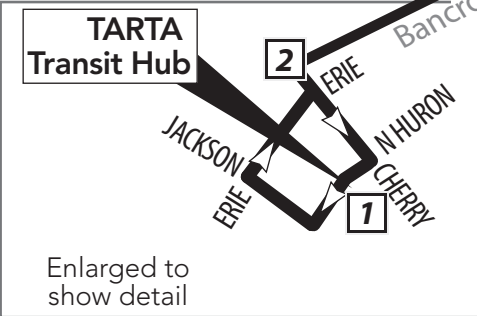

16

Meijer Alexis Rd. via Manhattan

Additional bus stops are available between the timepoints.

1 Route 16 & Timepoint

schematic map not to scale Effective Spring 2023

Contact Us

Information Line/Hours

419-243-RIDE (7433)
TTY Users: 7-1-1 or 1-800-750-0750
Monday – Friday: 8 a.m. – 5 p.m.
Weekends/Holidays: 8 a.m. – 5 p.m.

TARTA Flex Line/Hours

Reservations: 419-382-9901
Monday – Friday: 9 a.m. – 5 p.m.
Weekends/Holidays: 9 a.m. – 5 p.m.

TARPS Line/Hours

Reservations: 419-382-9901
Monday – Sunday: 9 a.m. – 5 p.m.
Holidays: 9 a.m. – 5 p.m.
Reservations may be made up to seven days in advance
Cancellation Line: 419-382-9915 (24 hours a day)

General Fare Information

Ages 19 and up — cash fare.....	$1.50
Youth Fare (ages 6-18) cash fare.....	75¢
Children 5 and under with adult (limit 2).....	FREE
TARTA Flex.....	$3.00
Senior Citizens/Medicare Card Holders*.....	75¢
Persons With Disabilities*.....	75¢
1-Day Pass.....	$3.00
7-Day Pass.....	$15.00
31-Day Pass.....	$45.00
Senior/Disabled/Veteran 7-Day Pass*.....	$7.50
Senior/Disabled/Veteran 31-Day Pass*.....	$22.50

*with TARTA Reduced Fare ID Card

Schedules are subject to change without notice.
All Scheduled Service is Open to the Public.
419-243-RIDE (419-243-7433) TARTA.com
TTY users call 711 or 1-800-750-0750