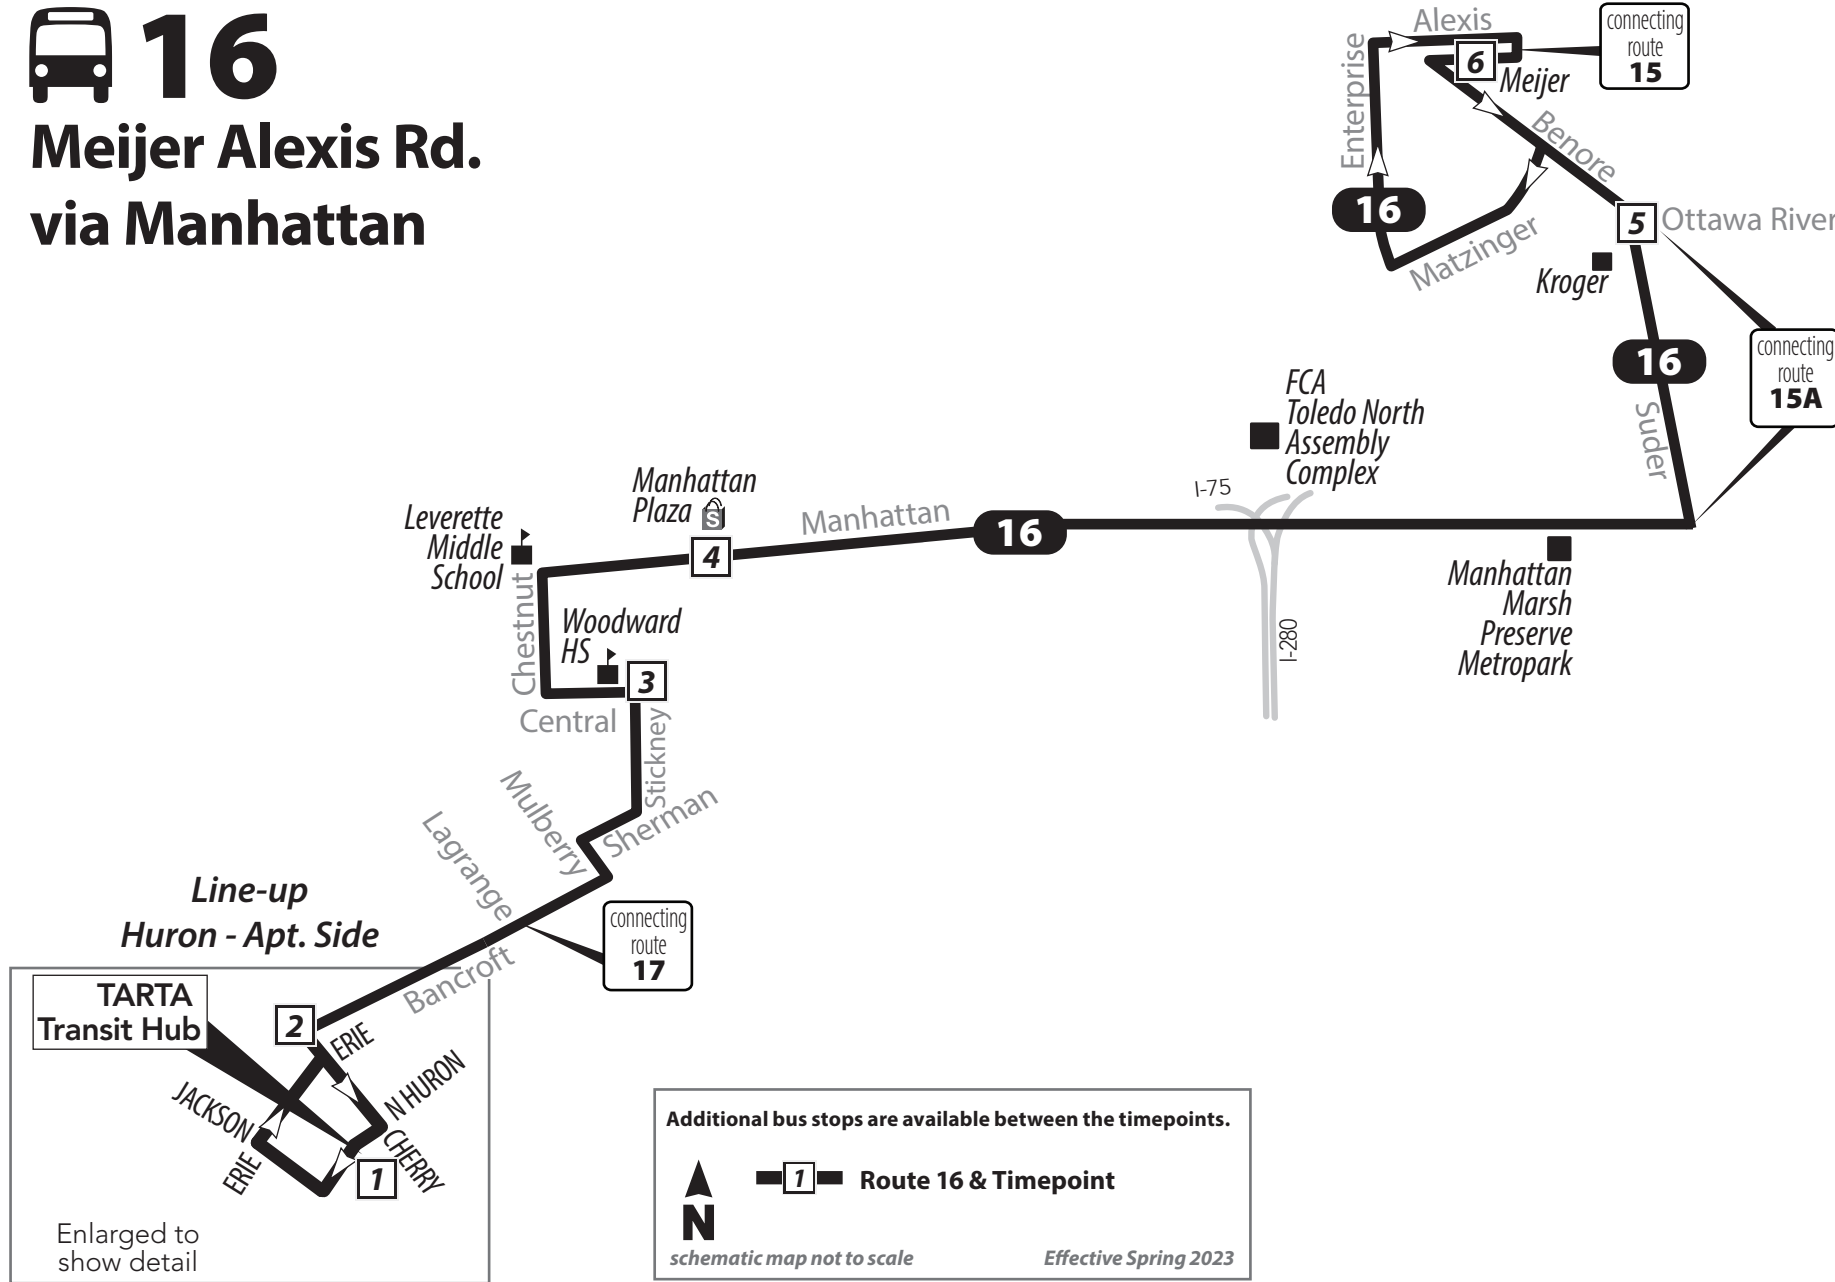

16

Meijer Alexis Rd. via Manhattan

Additional bus stops are available between the timepoints.

1 Route 16 & Timepoint

schematic map not to scale Effective Spring 2023

Contact Us

Information Line/Hours

419-243-RIDE (7433)
TTY Users: 7-1-1 or 1-800-750-0750
Monday – Friday: 8 a.m. – 5 p.m.
Weekends/Holidays: 8 a.m. – 5 p.m.

TARTA Flex Line/Hours

Reservations: 419-382-9901
Monday – Friday: 9 a.m. – 5 p.m.
Weekends/Holidays: 9 a.m. – 5 p.m.

TARPS Line/Hours

Reservations: 419-382-9901
Monday – Sunday: 9 a.m. – 5 p.m.
Holidays: 9 a.m. – 5 p.m.
Reservations may be made up to seven days in advance
Cancellation Line: 419-382-9915 (24 hours a day)

General Fare Information

Ages 19 and up — cash fare.....	$1.50
Youth Fare (ages 6-18) cash fare.....	75¢
Children 5 and under with adult (limit 2).....	FREE
TARTA Flex.....	$3.00
Senior Citizens/Medicare Card Holders*.....	75¢
Persons With Disabilities*.....	75¢
1-Day Pass.....	$3.00
7-Day Pass.....	$15.00
31-Day Pass.....	$45.00
Senior/Disabled/Veteran 7-Day Pass*.....	$7.50
Senior/Disabled/Veteran 31-Day Pass*.....	$22.50

*with TARTA Reduced Fare ID Card

Schedules are subject to change without notice.
All Scheduled Service is Open to the Public.
419-243-RIDE (419-243-7433) TARTA.com
TTY users call 711 or 1-800-750-0750