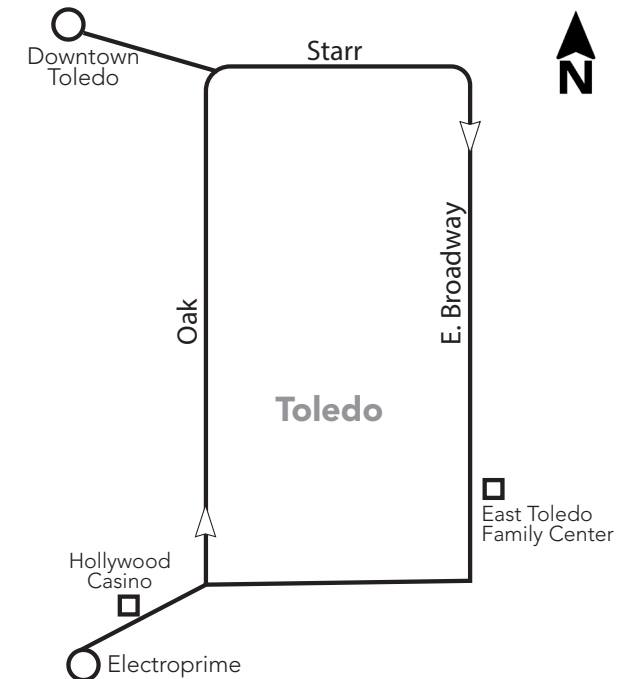

14 Bus Route Timetable and Map

14 Hollywood Casino

Effective March 26, 2023
A partir del 26 de marzo de 2023