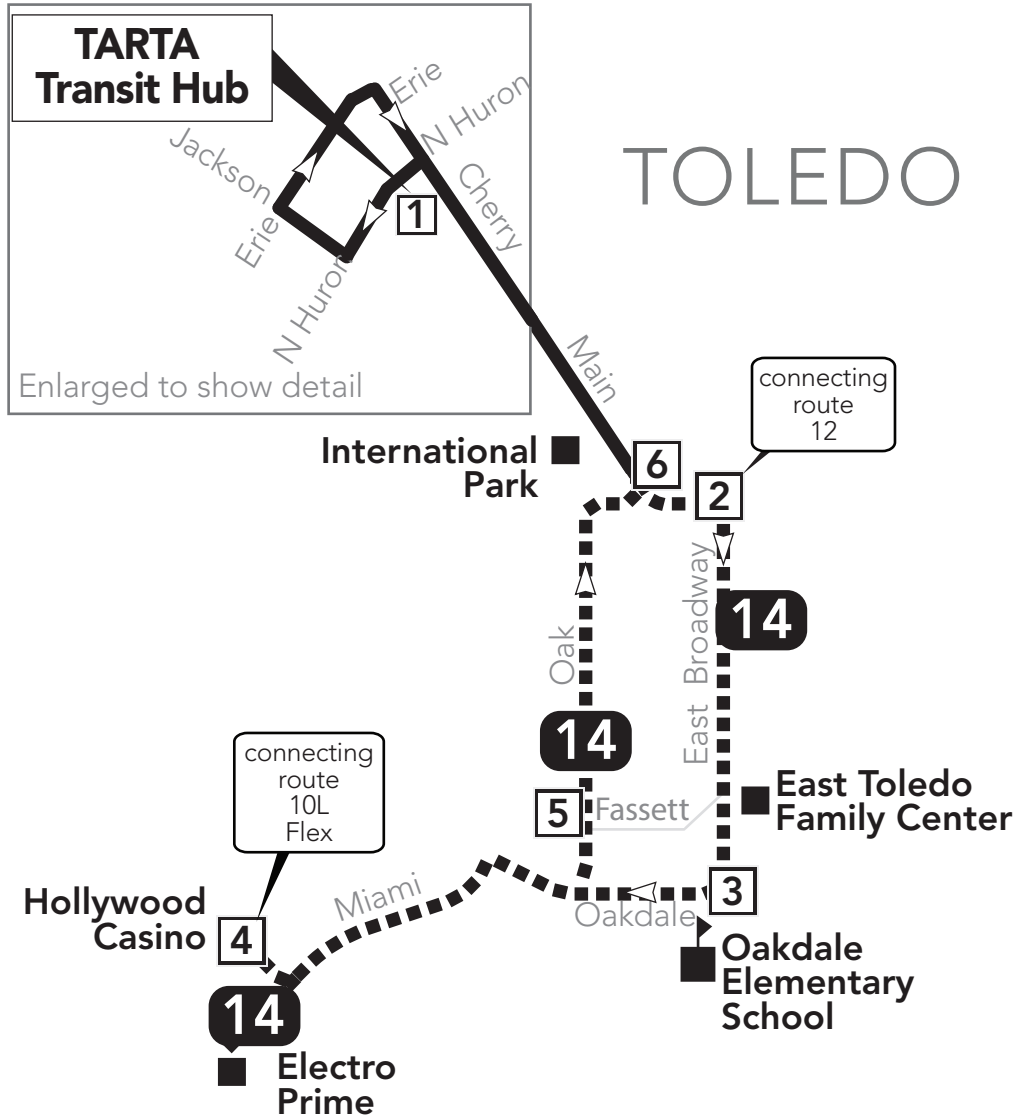

Line-up Huron-Apt. Side

14 Hollywood Casino Via East Broadway

OREGON

Additional bus stops are available between the timepoints.

1 ■ Route 14 & Timepoint
 Route 12 & 14

schematic map not to scale Effective Spring 2023

DOWNTOWN LINE-UPS

14 Saturday/Sunday
Inbound (to Downtown)

Days Running	Hollywood Casino	Oak & Fassett	Main & Starr	TARTA Transit Hub	TARTA Transit Hub	Starr & E. Broadway	E. Broadway & Oakdale	Hollywood Casino
	4	5	6	1	1	2	3	4
Sat/Sun	7:27	7:39	7:44	7:50	8:00	8:08	8:14	8:22
Sat/Sun	8:27	8:39	8:44	8:50	9:00	9:08	9:14	9:22
Sat/Sun	9:27	9:39	9:44	9:50	10:00	10:08	10:14	10:22
Sat/Sun	10:27	10:39	10:44	10:50	11:00	11:08	11:14	11:22
Sat/Sun	11:27	11:39	11:44	11:50	12:00	12:08	12:14	12:22
Sat/Sun	12:27	12:39	12:44	12:50	1:00	1:08	1:14	1:22
Sat/Sun	1:27	1:39	1:44	1:50	2:00	2:08	2:14	2:22
Sat/Sun	2:27	2:39	2:44	2:50	3:00	3:08	3:14	3:22
Sat/Sun	3:27	3:39	3:44	3:50	4:00	4:08	4:14	4:22
Sat/Sun	4:27	4:39	4:44	4:50	5:00	5:08	5:14	5:22
Sat/Sun	5:27	5:39	5:44	5:50	6:00	6:08	6:14	6:22
Sat/Sun	6:27	6:39	6:44	6:50	7:00	7:08	7:14	7:22
Sat	7:27	7:39	7:44	7:50	8:00	8:08	8:14	8:22
Sat	8:27	8:39	8:44	8:50	9:00	9:08	9:14	9:22