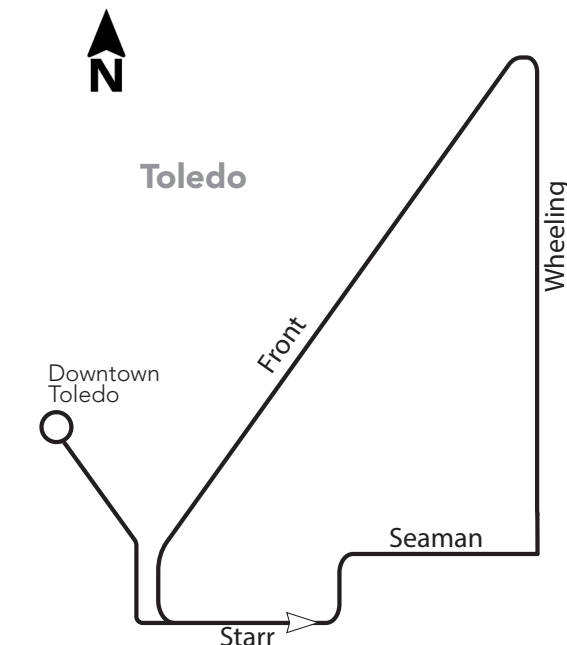

Birmingham via Main/Starr/Front

Contact Us

Information Line/Hours

419-243-RIDE (7433)
TTY Users: 7-1-1 or 1-800-750-0750
Monday – Friday: 8 a.m. – 5 p.m.
Weekends/Holidays: 8 a.m. – 5 p.m.

TARTA Flex Line/Hours

Bus Route Timetable and Map

12 Main/Starr/Front

Effective March 26, 2023
A partir del 26 de marzo de 2023

TAKING YOU PLACES

Line-up Huron-Apt. Side

Enlarged to show detail

Additional bus stops are available between the timepoints.

12 Monday-Friday
Inbound (to Downtown)

Seaman & Van Buren	Wheeling & York	Main & Starr	TARTA Transit Hub	TARTA Transit Hub	Starr & E. Broadway	Seaman & Van Buren
3	4	5	1	1	2	3
5:50	5:56	6:07	6:15	6:30	6:41	6:49
6:50	6:56	7:07	7:15	7:30	7:41	7:49
7:50	7:56	8:07	8:15	8:30	8:41	8:49
8:50	8:56	9:07	9:15	9:30	9:41	9:49
9:50	9:56	10:07	10:15	10:30	10:41	10:49
10:50	10:56	11:07	11:15	11:30	11:41	11:49
11:50	11:56	12:07	12:15	12:30	12:41	12:49
12:50	12:56	1:07	1:15	1:30	1:41	1:49
1:50	1:56	2:07	2:15	2:30	2:41	2:49
2:50	2:56	3:07	3:15	3:30	3:41	3:49
3:50	3:56	4:07	4:15	4:30	4:41	4:49
4:50	4:56	5:07	5:15	5:30	5:41	5:49
5:50	5:56	6:07	6:15	6:30	6:41	6:49
6:50	6:56	7:07	7:15	7:30	7:41	7:49
7:50	7:56	8:07	8:15	8:30	8:41	8:49
8:50	8:56	9:07	9:15	9:30	9:41	9:49
Las áreas sombreadas indican horas de la tarde.				Shaded areas denote afternoon times		

12 Saturday/Sunday
Outbound (from Downtown)

DOWNTOWN LINE-UPS

Toledo Area Regional Transit Authority
1127 W Central Ave
P.O. Box 792
Toledo, Ohio 43697-0792
TARTA.com
info@tarta.com