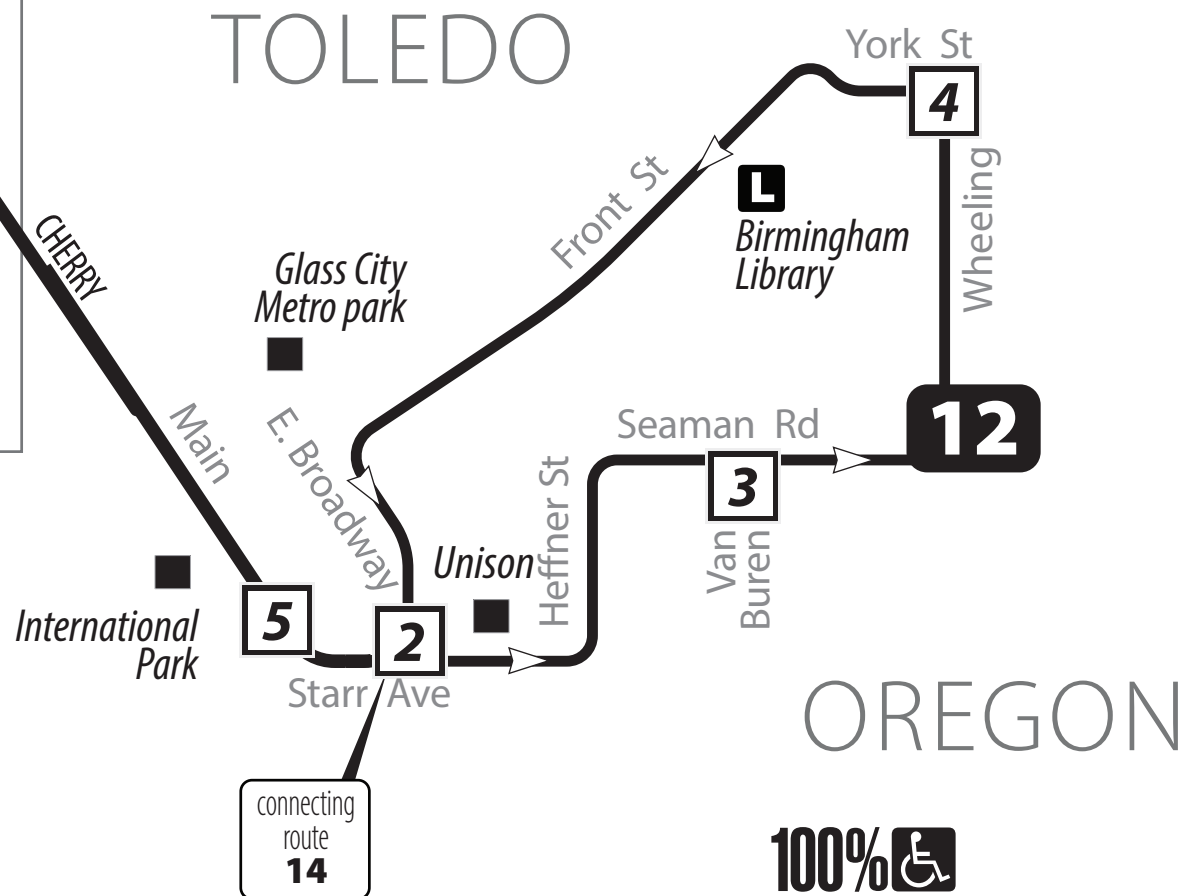

Bus Route Timetable and Map

12 Main/Starr/Front

Effective March 26, 2023
A partir del 26 de marzo de 2023

TAKING YOU PLACES

Line-up Huron-Apt. Side

Enlarged to show detail

Additional bus stops are available between the timepoints.

12 Monday-Friday
Inbound (to Downtown)

Seaman & Van Buren	Wheeling & York	Main & Starr	TARTA Transit Hub	TARTA Transit Hub	Starr & E. Broadway	Seaman & Van Buren
3	4	5	1	1	2	3
5:50	5:56	6:07	6:15	6:30	6:41	6:49
6:50	6:56	7:07	7:15	7:30	7:41	7:49
7:50	7:56	8:07	8:15	8:30	8:41	8:49
8:50	8:56	9:07	9:15	9:30	9:41	9:49
9:50	9:56	10:07	10:15	10:30	10:41	10:49
10:50	10:56	11:07	11:15	11:30	11:41	11:49
11:50	11:56	12:07	12:15	12:30	12:41	12:49
12:50	12:56	1:07	1:15	1:30	1:41	1:49
1:50	1:56	2:07	2:15	2:30	2:41	2:49
2:50	2:56	3:07	3:15	3:30	3:41	3:49
3:50	3:56	4:07	4:15	4:30	4:41	4:49
4:50	4:56	5:07	5:15	5:30	5:41	5:49
5:50	5:56	6:07	6:15	6:30	6:41	6:49
6:50	6:56	7:07	7:15	7:30	7:41	7:49
7:50	7:56	8:07	8:15	8:30	8:41	8:49
8:50	8:56	9:07	9:15	9:30	9:41	9:49
Las áreas sombreadas indican horas de la tarde.				Shaded areas denote afternoon times		