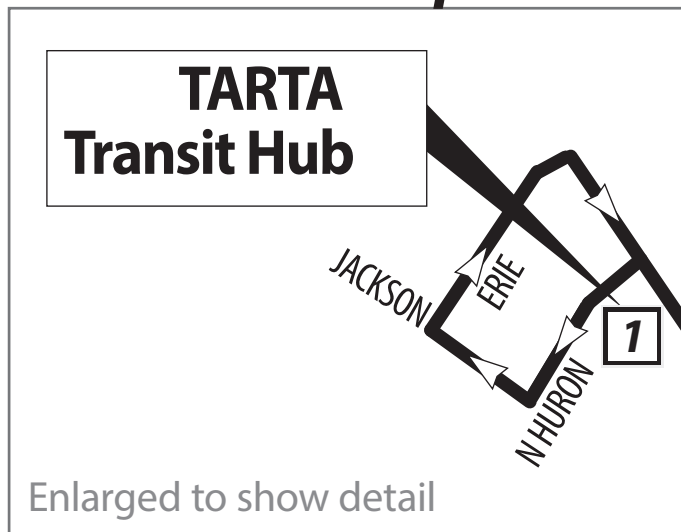

Bus Route Timetable and Map

12 Main/Starr/Front

Effective March 26, 2023
A partir del 26 de marzo de 2023

TAKING YOU PLACES

Line-up Huron-Apt. Side

Enlarged to show detail

Additional bus stops are available between the timepoints.

12 Monday-Friday
Inbound (to Downtown)

Seaman & Van Buren	Wheeling & York	Main & Starr	TARTA Transit Hub	TARTA Transit Hub	Starr & E. Broadway	Seaman & Van Buren
3	4	5	1	1	2	3
5:50	5:56	6:07	6:15	6:30	6:41	6:49
6:50	6:56	7:07	7:15	7:30	7:41	7:49
7:50	7:56	8:07	8:15	8:30	8:41	8:49
8:50	8:56	9:07	9:15	9:30	9:41	9:49
9:50	9:56	10:07	10:15	10:30	10:41	10:49
10:50	10:56	11:07	11:15	11:30	11:41	11:49
11:50	11:56	12:07	12:15	12:30	12:41	12:49
12:50	12:56	1:07	1:15	1:30	1:41	1:49
1:50	1:56	2:07	2:15	2:30	2:41	2:49
2:50	2:56	3:07	3:15	3:30	3:41	3:49
3:50	3:56	4:07	4:15	4:30	4:41	4:49
4:50	4:56	5:07	5:15	5:30	5:41	5:49
5:50	5:56	6:07	6:15	6:30	6:41	6:49
6:50	6:56	7:07	7:15	7:30	7:41	7:49
7:50	7:56	8:07	8:15	8:30	8:41	8:49
8:50	8:56	9:07	9:15	9:30	9:41	9:49
Las áreas sombreadas indican horas de la tarde.				Shaded areas denote afternoon times		