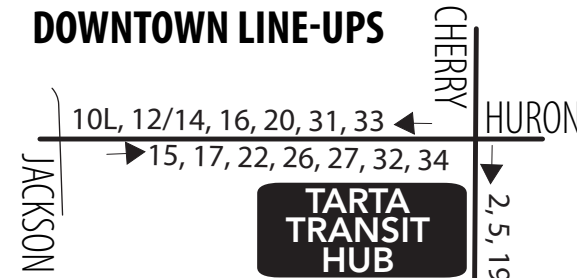

Getting off the Bus

- Wait for the bus to stop before standing.
- When possible, exit through the back doors to allow new riders to board quickly.
- Wait until the bus leaves before crossing the street so you have a clear field of vision.
- No passenger stops are made in construction zones.

Holidays

Holidays include: New Year's Day, Memorial Day, Independence Day (July 4), Labor Day, Thanksgiving Day and Christmas Day.

12 Saturday/Sunday
Inbound (to Downtown)

Days Running	Seaman & Van Buren	Wheeling & York	Main & Starr	TARTA Transit Hub	TARTA Transit Hub	Starr & E. Broadway	Seaman & Van Buren
	3	4	5	1	1	2	3
Sat/Sun	6:50	6:56	7:07	7:15	7:30	7:41	7:49
Sat/Sun	7:50	7:56	8:07	8:15	8:30	8:41	8:49
Sat/Sun	8:50	8:56	9:07	9:15	9:30	9:41	9:49
Sat/Sun	9:50	9:56	10:07	10:15	10:30	10:41	10:49
Sat/Sun	10:50	10:56	11:07	11:15	11:30	11:41	11:49
Sat/Sun	11:50	11:56	12:07	12:15	12:30	12:41	12:49
Sat/Sun	12:50	12:56	1:07	1:15	1:30	1:41	1:49
Sat/Sun	1:50	1:56	2:07	2:15	2:30	2:41	2:49
Sat/Sun	2:50	2:56	3:07	3:15	3:30	3:41	3:49
Sat/Sun	3:50	3:56	4:07	4:15	4:30	4:41	4:49
Sat/Sun	4:50	4:56	5:07	5:15	5:30	5:41	5:49
Sat/Sun	5:50	5:56	6:07	6:15	6:30	6:41	6:49
Sat/Sun	6:50	6:56	7:07	7:15	7:30	7:41	7:49
Sat	7:50	7:56	8:07	8:15	8:30	8:41	8:49

12 Saturday/Sunday
Outbound (from Downtown)

DOWNTOWN LINE-UPS

Toledo Area Regional Transit Authority
1127 W Central Ave
P.O. Box 792
Toledo, Ohio 43697-0792
TARTA.com
info@tarta.com