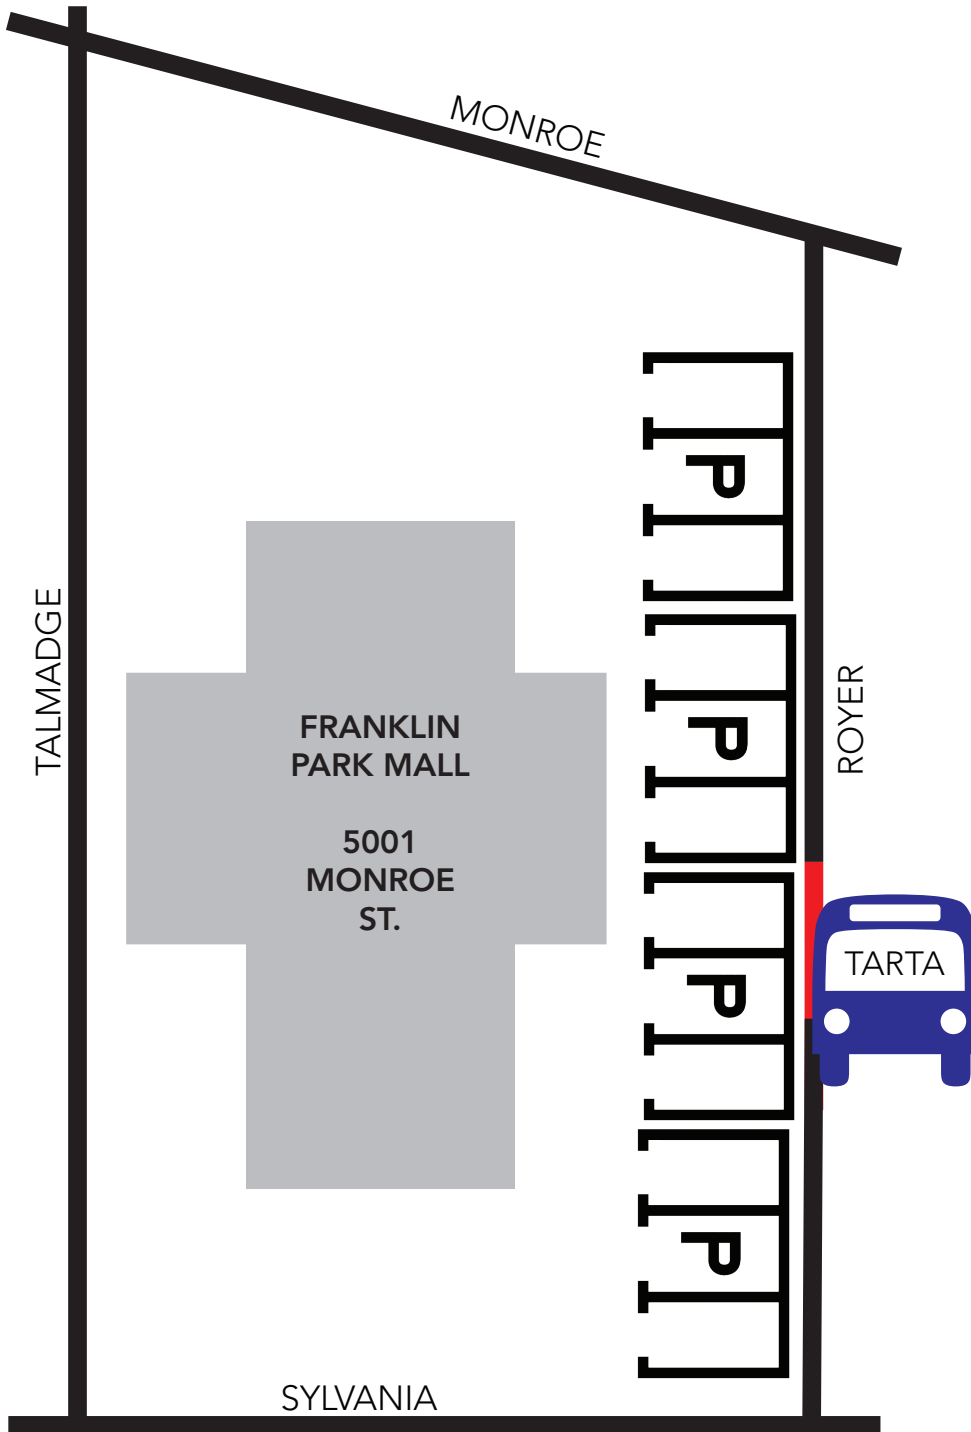

FRANKLIN PARK MALL

JEEP FEST EXPRESS PICKUP

SATURDAY, AUGUST 13

EVERY 30-60 MINUTES
9:30AM - 5:30 PM

Parade starts 11 am

Depart FPM	Arrive Downtown
9:00 AM	9:15 AM
9:30 AM	9:45 AM
10:00 AM	10:15 AM
10:30 AM	10:45 AM
11:00 AM	11:15 AM
11:30 AM	11:45 AM
12:00 PM	12:15 PM
12:30 PM	12:45 PM
1:00 PM	1:15 PM
1:30 PM	1:45 PM
2:00 PM	2:15 PM
3:00 PM	3:15 PM
4:00 PM	4:15 PM
5:00 PM	5:15 PM

SATURDAY

Jeep Fest Express Bus Stop
on Royer Road

TAKING YOU PLACES

DOWNTOWN TO FRANKLIN PARK MALL JEEP FEST EXPRESS

Depart Erie/Madison	Arrive Royer Rd
9:30 AM	9:45 AM
10:00 AM	10:15 AM
10:30 AM	10:45 AM
11:00 AM	11:15 AM
11:30 AM	11:45 AM
12:00 PM	12:15 PM
12:30 PM	12:45 PM
1:00 PM	1:15 PM
1:30 PM	1:45 PM
2:00 PM	2:15 PM
2:30 PM	2:45 PM
3:30 PM	3:45 PM
4:30 PM	4:45 PM
5:30 PM	5:45 PM

For assistance or questions please call 419-243-7433

SATURDAY Jeep Fest Express Bus Stop

Express Transportation to
Franklin Park Mall

EVERY 30-60 MINUTES
9:30AM - 5:30PM

FIRST AID

PARADE ROUTE

VENDOR MIDWAY