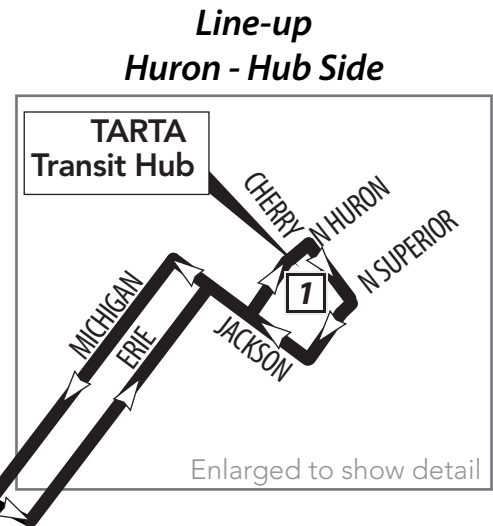

Miracle Mile via Douglas/Berdan 26D or Lewis/Alexis 26L

Contact Us

Information Line/Hours

419-243-RIDE (7433)
 TTY Users: 7-1-1 or 1-800-750-0750
 Monday – Friday: 8 a.m. – 5 p.m.
 Weekends/Holidays: 8 a.m. – 5 p.m.

Bus Route Timetable and Map

26D Douglas Rd.
26L Lewis Ave.

Effective August 27, 2023
 A partir del 27 de agosto de 2023

Additional bus stops are available between the timepoints.

- Route 26D & Timepoint
- Route 26L & Timepoint
- 26D & 26L

26 Monday-Friday Outbound (from Downtown)

Route	TARTA Transit Hub	Collingwood at Central	Lewis/Laskey	Berdan/ Douglas	Brooke Park	Miracle Mile
	1	2	3	4	5	6
26L	6:00	6:12	6:20	—	—	6:32
26D	7:00	7:12	—	7:21	7:32	7:39
26L	8:00	8:12	8:20	—	—	8:32
26D	9:00	9:12	—	9:21	9:32	9:39
26L	10:00	10:12	10:20	—	—	10:32
26D	11:00	11:12	—	11:21	11:32	11:39
26L	12:00	12:12	12:20	—	—	12:32
26D	1:00	1:12	—	1:21	1:32	1:39
26L	2:00	2:12	2:20	—	—	2:32
26D	3:00	3:12	—	3:21	3:32	3:39
26L	4:00	4:12	4:20	—	—	4:32
26D	5:00	5:12	—	5:21	5:32	5:39
26L	6:00	6:12	6:20	—	—	6:32
26D	7:00	7:12	—	7:21	7:32	7:39
26L	8:00	8:12	8:20	—	—	8:32
26D	9:00	9:12	—	9:21	9:32	9:39
26L	10:00	10:12	10:20	—	—	10:32

26 Saturday/Sunday Inbound (to Downtown)

Days Running	Route	Miracle Mile	Brooke Park	Berdan/ Douglas	Lewis/Laskey	Central at Collingwood	Collingwood at Central	TARTA Transit Hub
		6	5	4	3	2	2	1
Sat/Sun	26L	6:43	—	—	6:53	—	7:03	7:15
Sat/Sun	26D	8:03	8:11	8:23	—	8:33	—	8:45
Sat/Sun	26L	9:43	—	—	9:53	—	10:03	10:15
Sat/Sun	26D	11:03	11:11	11:23	—	11:33	—	11:45
Sat/Sun	26L	12:43	—	—	12:53	—	1:03	1:15
Sat/Sun	26D	2:03	2:11	2:23	—	2:33	—	2:45
Sat/Sun	26L	3:43	—	—	3:53	—	4:03	4:15
Sat/Sun	26D	5:03	5:11	5:23	—	5:33	—	5:45
Sat/Sun	26L	6:43	—	—	6:53	—	7:03	7:15