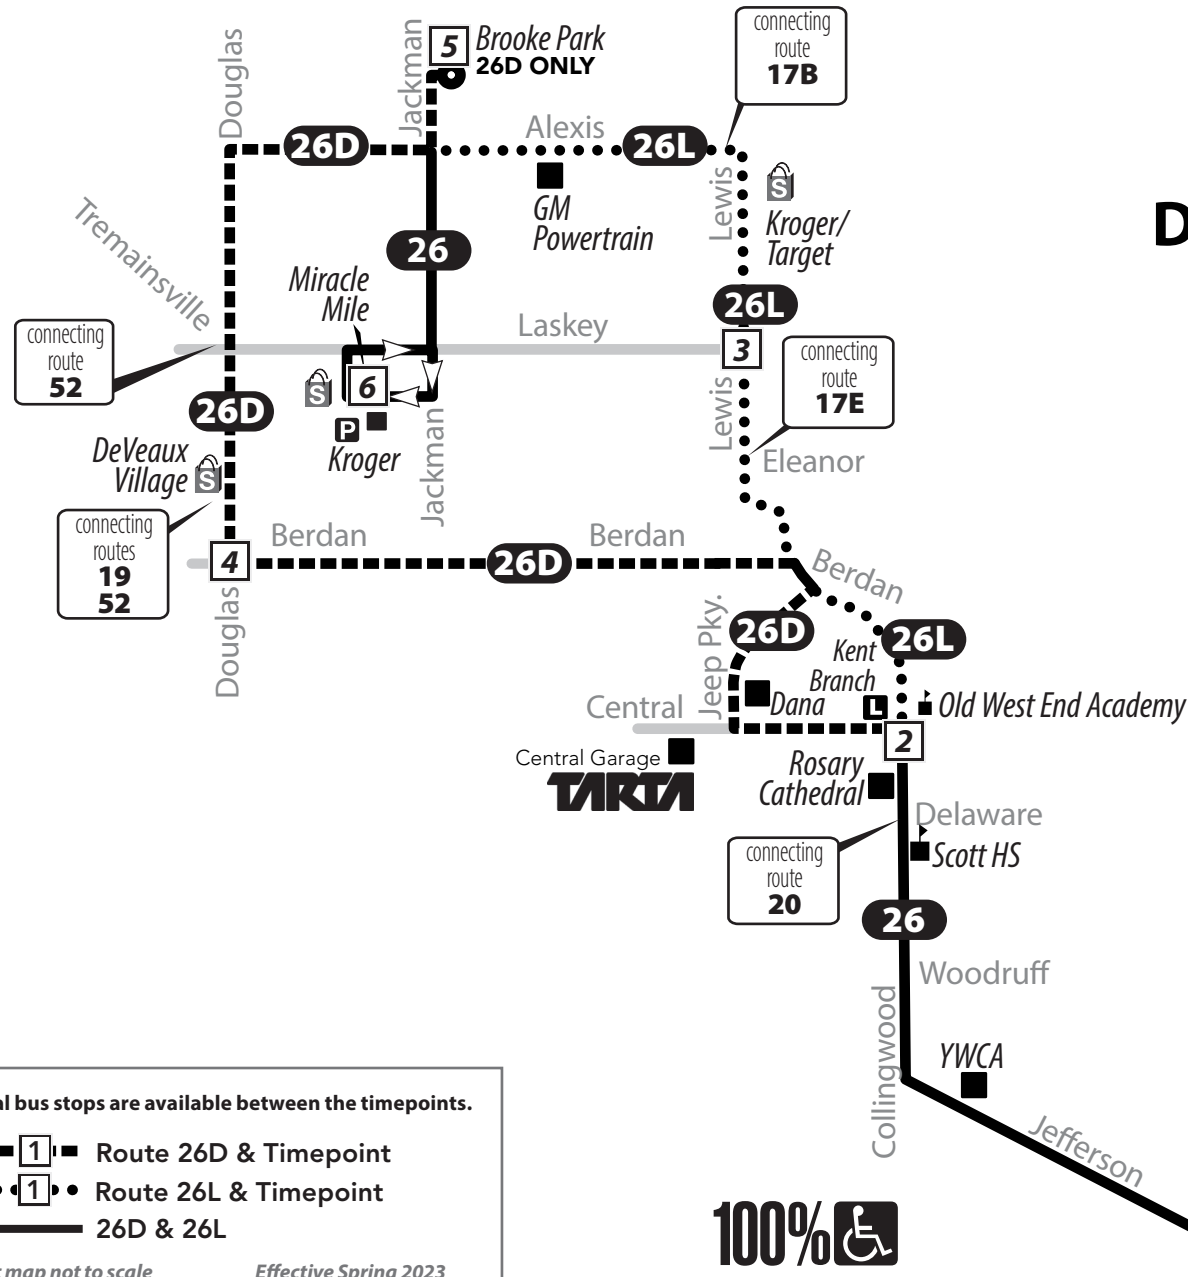

Miracle Mile via Douglas/Berdan 26D or Lewis/Alexis 26L

Contact Us

Information Line/Hours

419-243-RIDE (7433)
TTY Users: 7-1-1 or 1-800-750-0750
Monday – Friday: 8 a.m. – 5 p.m.
Weekends/Holidays: 8 a.m. – 5 p.m.

TARTA Flex Line/Hours

Reservations: 419-382-9901
Monday – Friday: 9 a.m. – 5 p.m.
Weekends/Holidays: 9 a.m. – 5 p.m.

TARPS Line/Hours

Reservations: 419-382-9901
Monday – Sunday: 9 a.m. – 5 p.m.
Holidays: 9 a.m. – 5 p.m.
Reservations may be made up to seven days in advance
Cancellation Line: 419-382-9915
(24 hours a day)

General Fare Information

Ages 19 and up — cash fare.....	$1.50
Youth Fare (ages 6-18) cash fare.....	75¢
Children 5 and under with adult (limit 2).....	FREE
TARTA Flex.....	$3.00
Senior Citizens/Medicare Card Holders*.....	75¢
Persons With Disabilities*.....	75¢
1-Day Pass.....	$3.00
7-Day Pass.....	$15.00
31-Day Pass.....	$45.00
Senior/Disabled/Veteran 7-Day Pass*.....	$7.50
Senior/Disabled/Veteran 31-Day Pass*.....	$22.50

*with TARTA Reduced Fare ID Card
Schedules are subject to change without notice.
All Scheduled Service is Open to the Public.
419-243-RIDE (419-243-7433) TARTA.com
TTY users call 711 or 1-800-750-0750