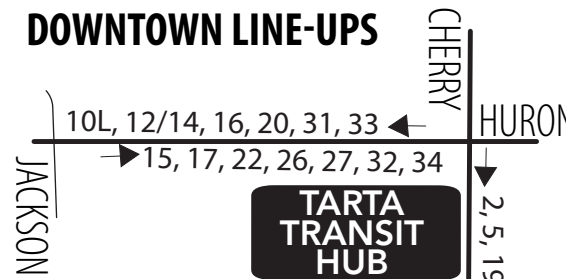

26 Saturday/Sunday Inbound (to Downtown)

Days Running	Route	Miracle Mile	Brooke Park	Berdan/ Douglas	Lewis/Laskey	Central at Collingwood	Collingwood at Central	TARTA Transit Hub
		6	5	4	3	2	2	1
Sat/Sun	26L	6:43	—	—	6:53	—	7:03	7:15
Sat/Sun	26D	8:03	8:11	8:23	—	8:33	—	8:45
Sat/Sun	26L	9:43	—	—	9:53	—	10:03	10:15
Sat/Sun	26D	11:03	11:11	11:23	—	11:33	—	11:45
Sat/Sun	26L	12:43	—	—	12:53	—	1:03	1:15
Sat/Sun	26D	2:03	2:11	2:23	—	2:33	—	2:45
Sat/Sun	26L	3:43	—	—	3:53	—	4:03	4:15
Sat/Sun	26D	5:03	5:11	5:23	—	5:33	—	5:45
Sat/Sun	26L	6:43	—	—	6:53	—	7:03	7:15

Las áreas sombreadas indican horas de la tarde.

26 Saturday/Sunday Outbound (from Downtown)

Days Running	Route	TARTA Transit Hub	Collingwood at Central	Lewis/Laskey	Berdan/ Douglas	Brooke Park	Miracle Mile
		1	2	3	4	5	6
Sat/Sun	26L	7:30	7:42	7:50	—	—	8:02
Sat/Sun	26D	9:00	9:12	—	9:21	9:32	9:39
Sat/Sun	26L	10:30	10:42	10:50	—	—	11:02
Sat/Sun	26D	12:00	12:12	—	12:21	12:32	12:39
Sat/Sun	26L	1:30	1:42	1:50	—	—	2:02
Sat/Sun	26D	3:00	3:12	—	3:21	3:32	3:39
Sat/Sun	26L	4:30	4:42	4:50	—	—	5:02
Sat/Sun	26D	6:00	6:12	—	6:21	6:32	6:39
Sat only	26L	7:30	7:42	7:50	—	—	8:02

Shaded areas denote afternoon times

All TARTA routes are available online at TARTA.com.

- ToledoAreaRTA
- Tarta_Toledo
- Tarta_RTA

Toledo Area Regional Transit Authority
1127 W Central Ave
P.O. Box 792
Toledo, Ohio 43697-0792
TARTA.com
info@tarta.com

Holidays

Holidays include: New Year's Day, Memorial Day, Independence Day (July 4), Labor Day, Thanksgiving Day and Christmas Day.

This schedule is subject to change without notice. Traffic and weather conditions may delay buses. Get updates on service at tarta.com or 419-243-7433.

Este itinerario está sujeto a cambios sin previo aviso. El tráfico y las condiciones meteorológicas pueden retrasar los autobuses. Consulte las novedades del servicio en tarta.com o 419-243-7433.