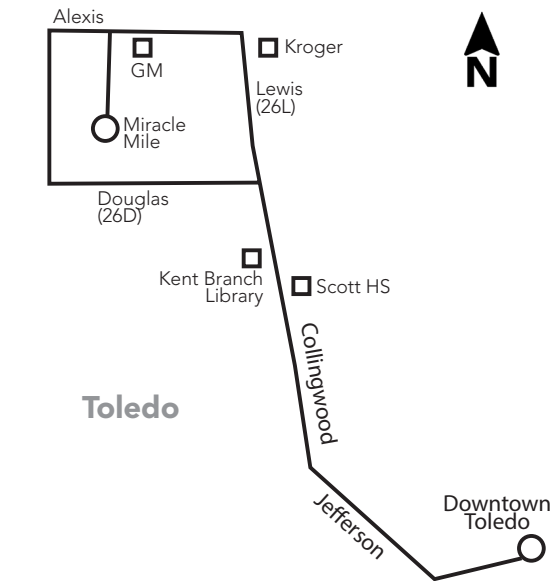

Miracle Mile via Douglas/Berdan 26D or Lewis/Alexis 26L

Contact Us

Information Line/Hours

419-243-RIDE (7433)
 TTY Users: 7-1-1 or 1-800-750-0750
 Monday – Friday: 8 a.m. – 5 p.m.
 Weekends/Holidays: 8 a.m. – 5 p.m.

Bus Route Timetable and Map

26D Douglas Rd.
26L Lewis Ave.

Effective August 27, 2023
 A partir del 27 de agosto de 2023

Additional bus stops are available between the timepoints.

- Route 26D & Timepoint
- Route 26L & Timepoint
- 26D & 26L

26 Monday-Friday Outbound (from Downtown)

Route	TARTA Transit Hub	Collingwood at Central	Lewis/Laskey	Berdan/ Douglas	Brooke Park	Miracle Mile
	1	2	3	4	5	6
26L	6:00	6:12	6:20	—	—	6:32
26D	7:00	7:12	—	7:21	7:32	7:39
26L	8:00	8:12	8:20	—	—	8:32
26D	9:00	9:12	—	9:21	9:32	9:39
26L	10:00	10:12	10:20	—	—	10:32
26D	11:00	11:12	—	11:21	11:32	11:39
26L	12:00	12:12	12:20	—	—	12:32
26D	1:00	1:12	—	1:21	1:32	1:39
26L	2:00	2:12	2:20	—	—	2:32
26D	3:00	3:12	—	3:21	3:32	3:39
26L	4:00	4:12	4:20	—	—	4:32
26D	5:00	5:12	—	5:21	5:32	5:39
26L	6:00	6:12	6:20	—	—	6:32
26D	7:00	7:12	—	7:21	7:32	7:39
26L	8:00	8:12	8:20	—	—	8:32
26D	9:00	9:12	—	9:21	9:32	9:39
26L	10:00	10:12	10:20	—	—	10:32

26 Saturday/Sunday Inbound (to Downtown)

Days Running	Route	Miracle Mile	Brooke Park	Berdan/ Douglas	Lewis/Laskey	Central at Collingwood	Collingwood at Central	TARTA Transit Hub
		6	5	4	3	2	2	1
Sat/Sun	26L	6:43	—	—	6:53	—	7:03	7:15
Sat/Sun	26D	8:03	8:11	8:23	—	8:33	—	8:45
Sat/Sun	26L	9:43	—	—	9:53	—	10:03	10:15
Sat/Sun	26D	11:03	11:11	11:23	—	11:33	—	11:45
Sat/Sun	26L	12:43	—	—	12:53	—	1:03	1:15
Sat/Sun	26D	2:03	2:11	2:23	—	2:33	—	2:45
Sat/Sun	26L	3:43	—	—	3:53	—	4:03	4:15
Sat/Sun	26D	5:03	5:11	5:23	—	5:33	—	5:45
Sat/Sun	26L	6:43	—	—	6:53	—	7:03	7:15