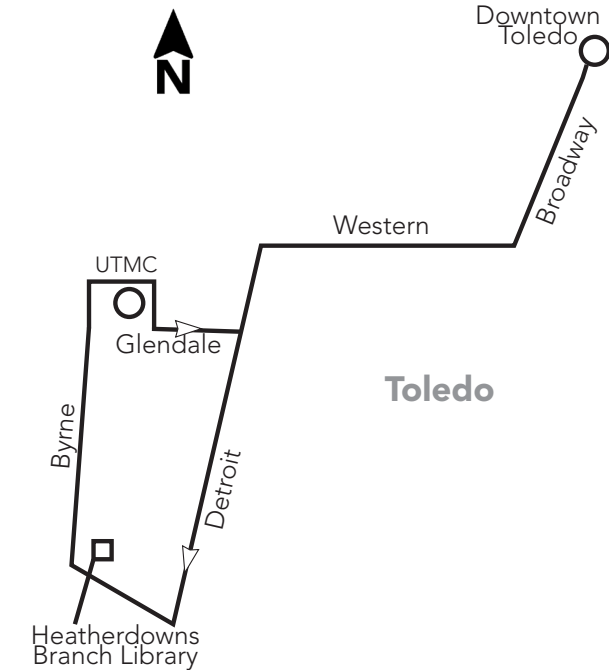

34

UT Medical Center via Western/Detroit/Byrne

Additional bus stops are available between the timepoints.

7 Timepoint

----- Route 34 OUTBOUND Only

..... Route 34 INBOUND Only

———— Route 34 Inbound and Outbound

34

Bus Route Timetable and Map

34 Western/Detroit

Effective January 7, 2024
 A partir del 7 de enero de 2024

34 Monday-Friday Inbound (to Downtown)

UTMC	Glendale/ Detroit	Western/ Spencer	TARTA Transit Hub
6	3	2	1
5:10	5:20	5:30	5:45
6:10	6:20	6:30	6:45
7:10	7:20	7:30	7:45
8:10	8:20	8:30	8:45
9:10	9:20	9:30	9:45
10:10	10:20	10:30	10:45
11:10	11:20	11:30	11:45
12:10	12:20	12:30	12:45
1:10	1:20	1:30	1:45
2:10	2:20	2:30	2:45
3:10	3:20	3:30	3:45
4:10	4:20	4:30	4:45
5:10	5:20	5:30	5:45
6:10	6:20	6:30	6:45
7:10	7:20	7:30	7:45
8:10	8:20	8:30	8:45
9:10	9:20	9:30	9:45

TARTA Flex

What is it?

TARTA Flex is an on-demand service designed to connect suburban and rural areas with TARTA's fixed-line service in Toledo. Customers can book a ride 30-to-60 minutes in advance, or schedule a trip the day before.

34 Saturday/Sunday Outbound (from Downtown)

TARTA Transit Hub	Western/ Spencer	Glendale/ Detroit	Detroit/ Copland	Byrne/ Glendale	UTMC
1	2	3	4	5	6
7:30	7:42	7:50	7:56	8:03	8:10
9:00	9:12	9:20	9:26	9:33	9:40
10:30	10:42	10:50	10:56	11:03	11:10
12:00	12:12	12:20	12:26	12:33	12:40
1:30	1:42	1:50	1:56	2:03	2:10
3:00	3:12	3:20	3:26	3:33	3:40
4:30	4:42	4:50	4:56	5:03	5:10
6:00	6:12	6:20	6:26	6:33	6:40
7:30	7:42	7:50	7:56	8:03	8:10