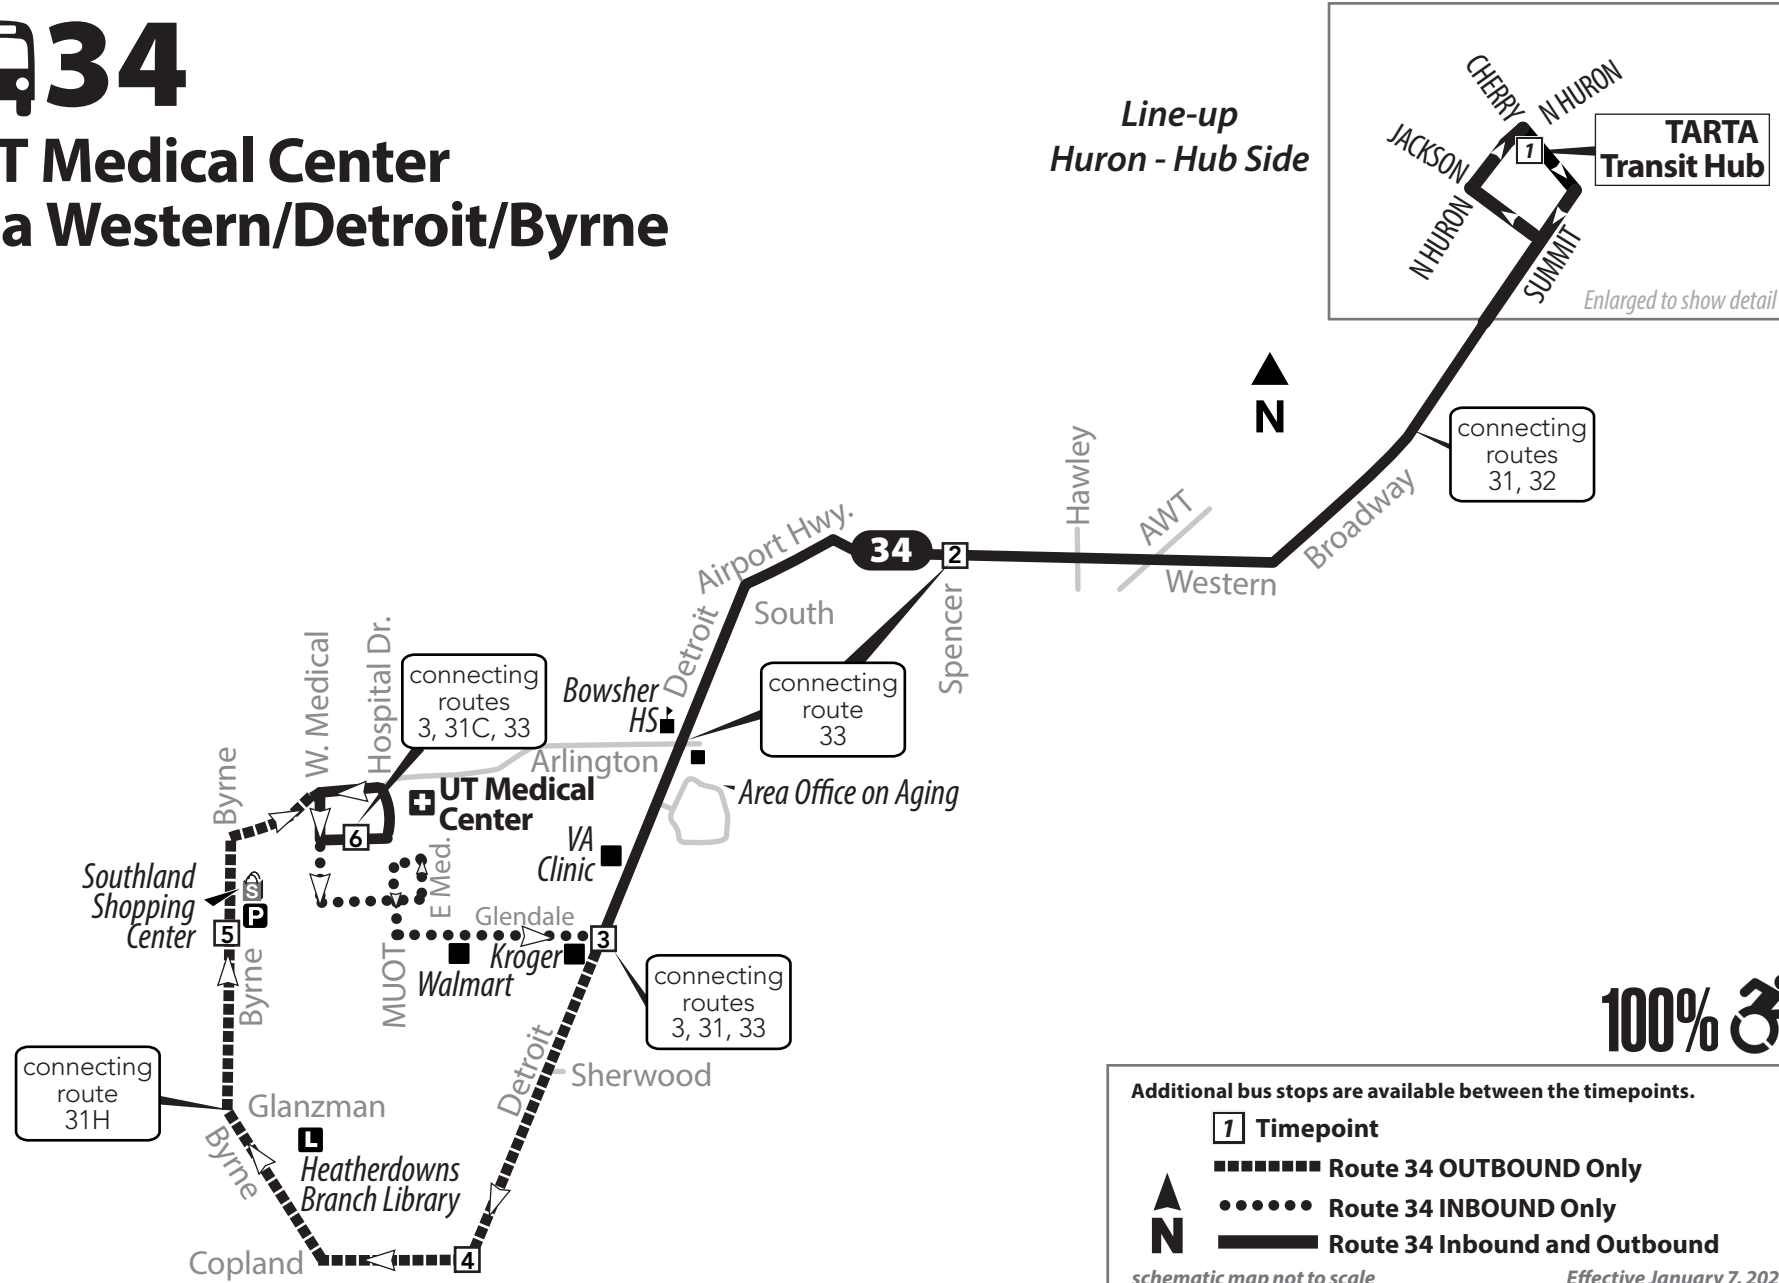

34

UT Medical Center via Western/Detroit/Byrne

Additional bus stops are available between the timepoints.

7 Timepoint

----- Route 34 OUTBOUND Only

..... Route 34 INBOUND Only

———— Route 34 Inbound and Outbound

34

Bus Route Timetable and Map

34 Western/Detroit

Effective January 7, 2024
 A partir del 7 de enero de 2024

34 Monday-Friday Inbound (to Downtown)

UTMC	Glendale/ Detroit	Western/ Spencer	TARTA Transit Hub
6	3	2	1
5:10	5:20	5:30	5:45
6:10	6:20	6:30	6:45
7:10	7:20	7:30	7:45
8:10	8:20	8:30	8:45
9:10	9:20	9:30	9:45
10:10	10:20	10:30	10:45
11:10	11:20	11:30	11:45
12:10	12:20	12:30	12:45
1:10	1:20	1:30	1:45
2:10	2:20	2:30	2:45
3:10	3:20	3:30	3:45
4:10	4:20	4:30	4:45
5:10	5:20	5:30	5:45
6:10	6:20	6:30	6:45
7:10	7:20	7:30	7:45
8:10	8:20	8:30	8:45
9:10	9:20	9:30	9:45

TARTA Flex

What is it?

TARTA Flex is an on-demand service designed to connect suburban and rural areas with TARTA's fixed-line service in Toledo. Customers can book a ride 30-to-60 minutes in advance, or schedule a trip the day before.

34 Saturday/Sunday Outbound (from Downtown)

TARTA Transit Hub	Western/ Spencer	Glendale/ Detroit	Detroit/ Copland	Byrne/ Glendale	UTMC
1	2	3	4	5	6
7:30	7:42	7:50	7:56	8:03	8:10
9:00	9:12	9:20	9:26	9:33	9:40
10:30	10:42	10:50	10:56	11:03	11:10
12:00	12:12	12:20	12:26	12:33	12:40
1:30	1:42	1:50	1:56	2:03	2:10
3:00	3:12	3:20	3:26	3:33	3:40
4:30	4:42	4:50	4:56	5:03	5:10
6:00	6:12	6:20	6:26	6:33	6:40
7:30	7:42	7:50	7:56	8:03	8:10