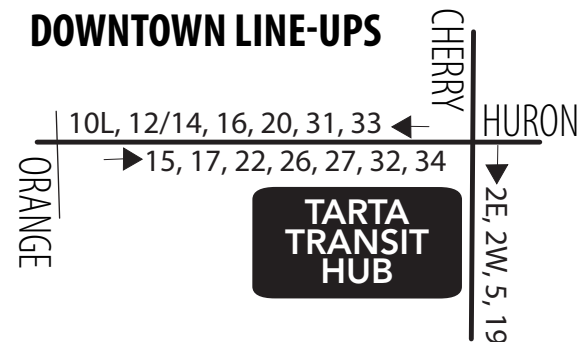

DOWNTOWN LINE-UPS

ToledoAreaRTA

Tarta_Toledo

Tarta_RTAT

This schedule is subject to change without notice. Traffic and weather conditions may delay buses. Get updates on service at tarta.com or 419-243-7433.