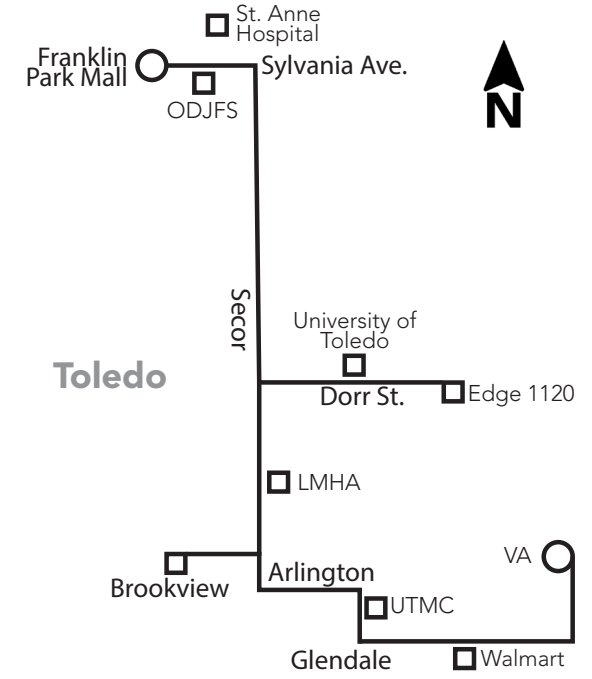

Bus Route Timetable and Map

3 VA-Franklin Park Crosstown

Effective January 7, 2024
A partir del 7 de enero de 2024