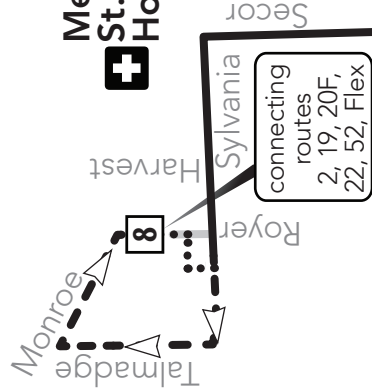

Franklin Park Mall/ VA Clinic Crosstown

Mercy Health
St. Anne
Hospital

Additional bus stops are available between timepoints.
1 Timepoint (not all stops shown)
- - - Northbound only
..... Southbound only
schematic map not to scale Effective January 7, 2024

3 Monday-Friday Southbound (to the VA Clinic)

Franklin Park Mall	Secor & Central	UT Edge 1120	UT Transit Center	Lott Industries via Hill Ave.	Brookview & Airport	UT Medical Center	VA Clinic
8	7	5	6	4	3	2	1
7:00	7:07	7:17	7:21	7:31	—	7:39	7:57
7:30	7:37	7:47	7:51	—	8:06	8:14	8:32
—	—	—	8:00	—	8:15	8:23	8:41
8:33	8:40	8:50	8:54	—	9:09	9:17	9:35
9:08	9:15	9:25	9:29	—	9:44	9:52	10:10
9:28	9:35	9:45	9:49	—	10:04	10:12	10:30
9:48	9:55	10:05	10:09	—	—	—	—
—	—	—	10:30	—	10:45	10:53	11:11
10:58	11:05	11:15	11:19	—	11:34	11:42	12:00
11:58	12:05	12:15	12:19	—	12:34	12:42	1:00
1:06	1:13	1:23	1:27	—	1:42	1:50	2:08
2:03	2:10	2:20	2:24	2:34	—	2:42	3:00
2:43	2:50	3:00	3:04	—	3:19	3:27	3:45
3:23	3:30	3:40	3:44	—	3:59	4:07	4:25
4:10	4:17	4:27	4:31	—	4:46	4:54	5:12
4:55	5:02	5:12	5:16	—	5:31	5:39	5:57
5:10	5:17	5:27	5:31	—	5:46	5:54	6:12
6:10	6:17	6:27	6:31	—	6:46	6:54	7:12
7:20	7:27	7:37	7:41	—	7:56	8:04	8:22

TARTA Flex

What is it?

TARTA Flex is an on-demand service designed to connect suburban and rural areas with TARTA's fixed-line service in Toledo. Customers can book a ride 30-to-60 minutes in advance, or schedule a trip the day before.

No passenger stops are made in construction zones.

Weekends/Holidays

Route 3 does not operate on Saturdays, Sundays or holidays. Holidays include: New Year's Day, Memorial Day, Independence Day (July 4), Labor Day, Thanksgiving Day and Christmas Day.