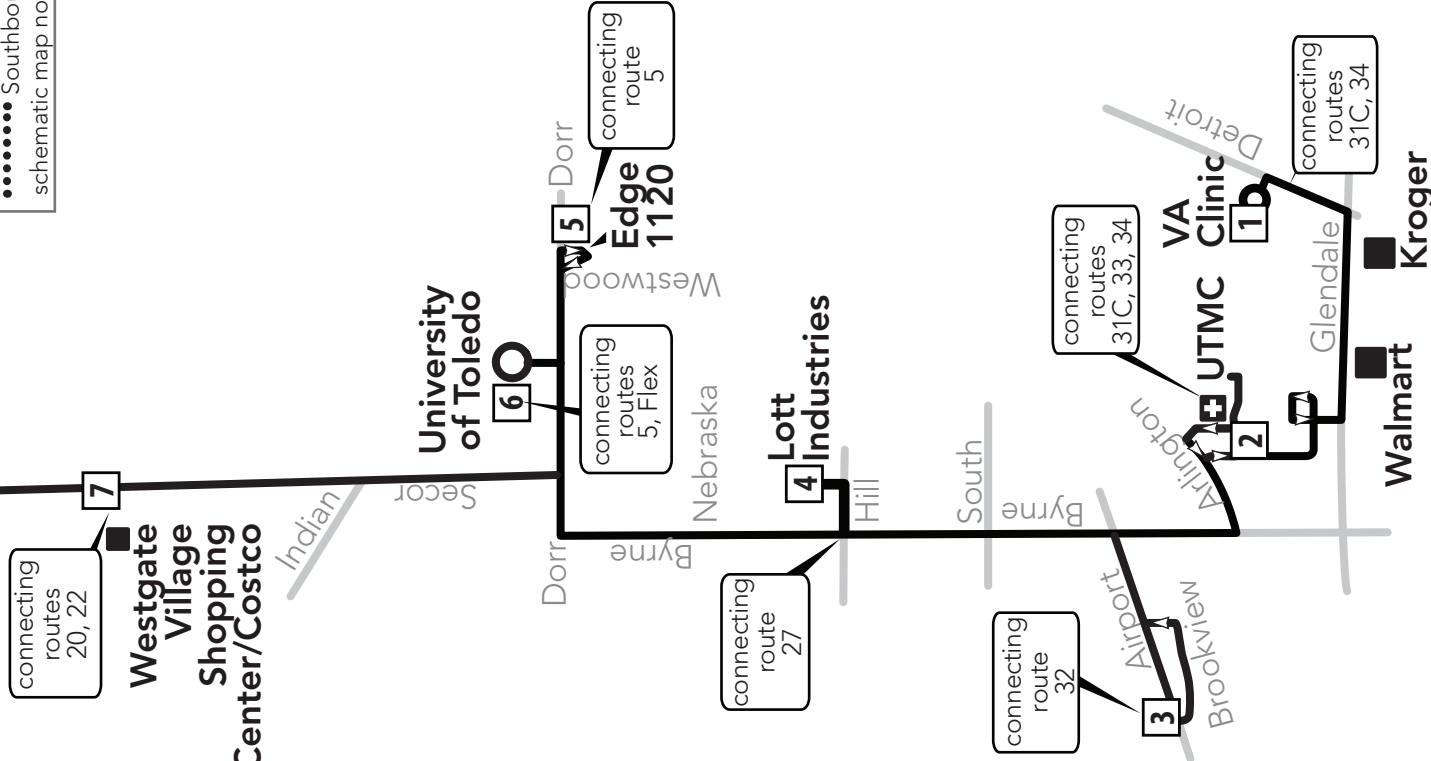

Franklin Park Mall/ VA Clinic Crosstown

Mercy Health
St. Anne
Hospital

Additional bus stops are available between timepoints.
1 Timepoint (not all stops shown)
- - - Northbound only
..... Southbound only
schematic map not to scale Effective January 7, 2024

3 Monday-Friday Southbound (to the VA Clinic)

Franklin Park Mall	Secor & Central	UT Edge 1120	UT Transit Center	Lott Industries via Hill Ave.	Brookview & Airport	UT Medical Center	VA Clinic
8	7	5	6	4	3	2	1
7:00	7:07	7:17	7:21	7:31	—	7:39	7:57
7:30	7:37	7:47	7:51	—	8:06	8:14	8:32
—	—	—	8:00	—	8:15	8:23	8:41
8:33	8:40	8:50	8:54	—	9:09	9:17	9:35
9:08	9:15	9:25	9:29	—	9:44	9:52	10:10
9:28	9:35	9:45	9:49	—	10:04	10:12	10:30
9:48	9:55	10:05	10:09	—	—	—	—
—	—	—	10:30	—	10:45	10:53	11:11
10:58	11:05	11:15	11:19	—	11:34	11:42	12:00
11:58	12:05	12:15	12:19	—	12:34	12:42	1:00
1:06	1:13	1:23	1:27	—	1:42	1:50	2:08
2:03	2:10	2:20	2:24	2:34	—	2:42	3:00
2:43	2:50	3:00	3:04	—	3:19	3:27	3:45
3:23	3:30	3:40	3:44	—	3:59	4:07	4:25
4:10	4:17	4:27	4:31	—	4:46	4:54	5:12
4:55	5:02	5:12	5:16	—	5:31	5:39	5:57
5:10	5:17	5:27	5:31	—	5:46	5:54	6:12
6:10	6:17	6:27	6:31	—	6:46	6:54	7:12
7:20	7:27	7:37	7:41	—	7:56	8:04	8:22

TARTA Flex

What is it?

TARTA Flex is an on-demand service designed to connect suburban and rural areas with TARTA's fixed-line service in Toledo. Customers can book a ride 30-to-60 minutes in advance, or schedule a trip the day before.

No passenger stops are made in construction zones.

Weekends/Holidays

Route 3 does not operate on Saturdays, Sundays or holidays. Holidays include: New Year's Day, Memorial Day, Independence Day (July 4), Labor Day, Thanksgiving Day and Christmas Day.