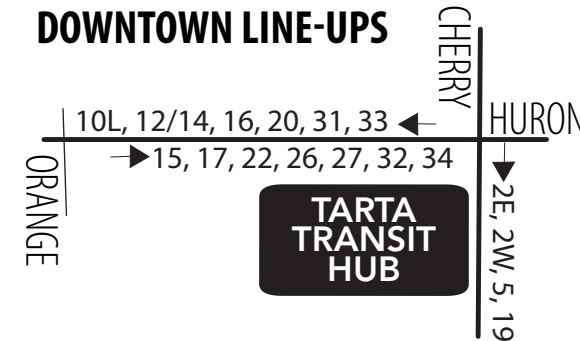

27 Saturday/Sunday Outbound (from Downtown)

Route	TARTA Transit Hub	Nebraska/ City Park	Nebraska/ Parkside	Nebraska/ Byrne	Hill/Byrne	South/ Reynolds	Walmart/ Central
	1	2	3	4	5	6	7
27N	7:30	7:40	7:47	7:51	7:54	8:04	—
27H	9:00	9:10	9:17	—	9:24	—	9:39
27N	10:30	10:40	10:47	10:51	10:54	11:04	—
27H	12:00	12:10	12:17	—	12:24	—	12:39
27N	1:30	1:40	1:47	1:51	1:54	2:04	—
27H	3:00	3:10	3:17	—	3:24	—	3:39
27N	4:30	4:40	4:47	4:51	4:54	5:04	—
27H	6:00	6:10	6:17	—	6:24	—	6:39
27N	7:30	7:40	7:47	7:51	7:54	8:04	—
27H	9:00	9:10	9:17	—	9:24	—	9:39

This schedule is subject to change without notice. Traffic and weather conditions may delay buses. Get updates on service at tarta.com or 419-243-7433.

Este itinerario está sujeto a cambios sin previo aviso. El tráfico y las condiciones meteorológicas pueden retrasar los autobuses. Consulte las novedades del servicio en tarta.com o 419-243-7433.

Holidays

Holidays include: New Year's Day, Memorial Day, Independence Day (July 4), Labor Day, Thanksgiving Day and Christmas Day.

DOWNTOWN LINE-UPS

- ToledoAreaRTA
- Tarta_Toledo
- Tarta_RTAs

Toledo Area Regional Transit Authority
1127 W Central Ave
P.O. Box 792
Toledo, Ohio 43697-0792
TARTA.com
info@tarta.com