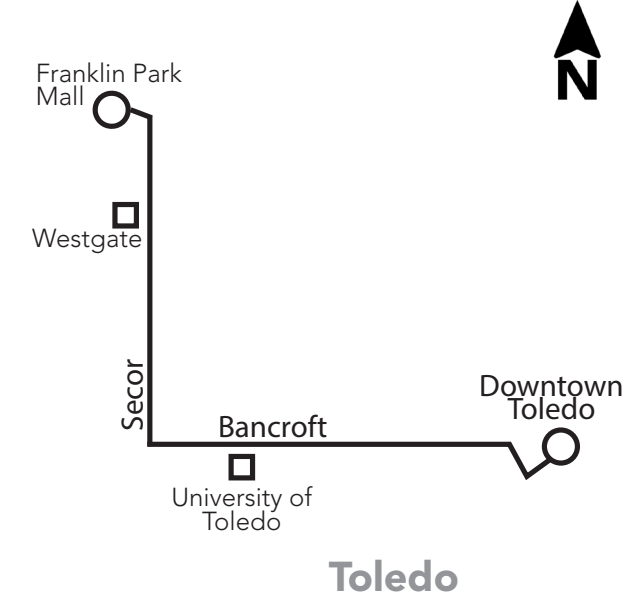

Toledo

Effective March 26, 2023
A partir del 26 de marzo de 2023