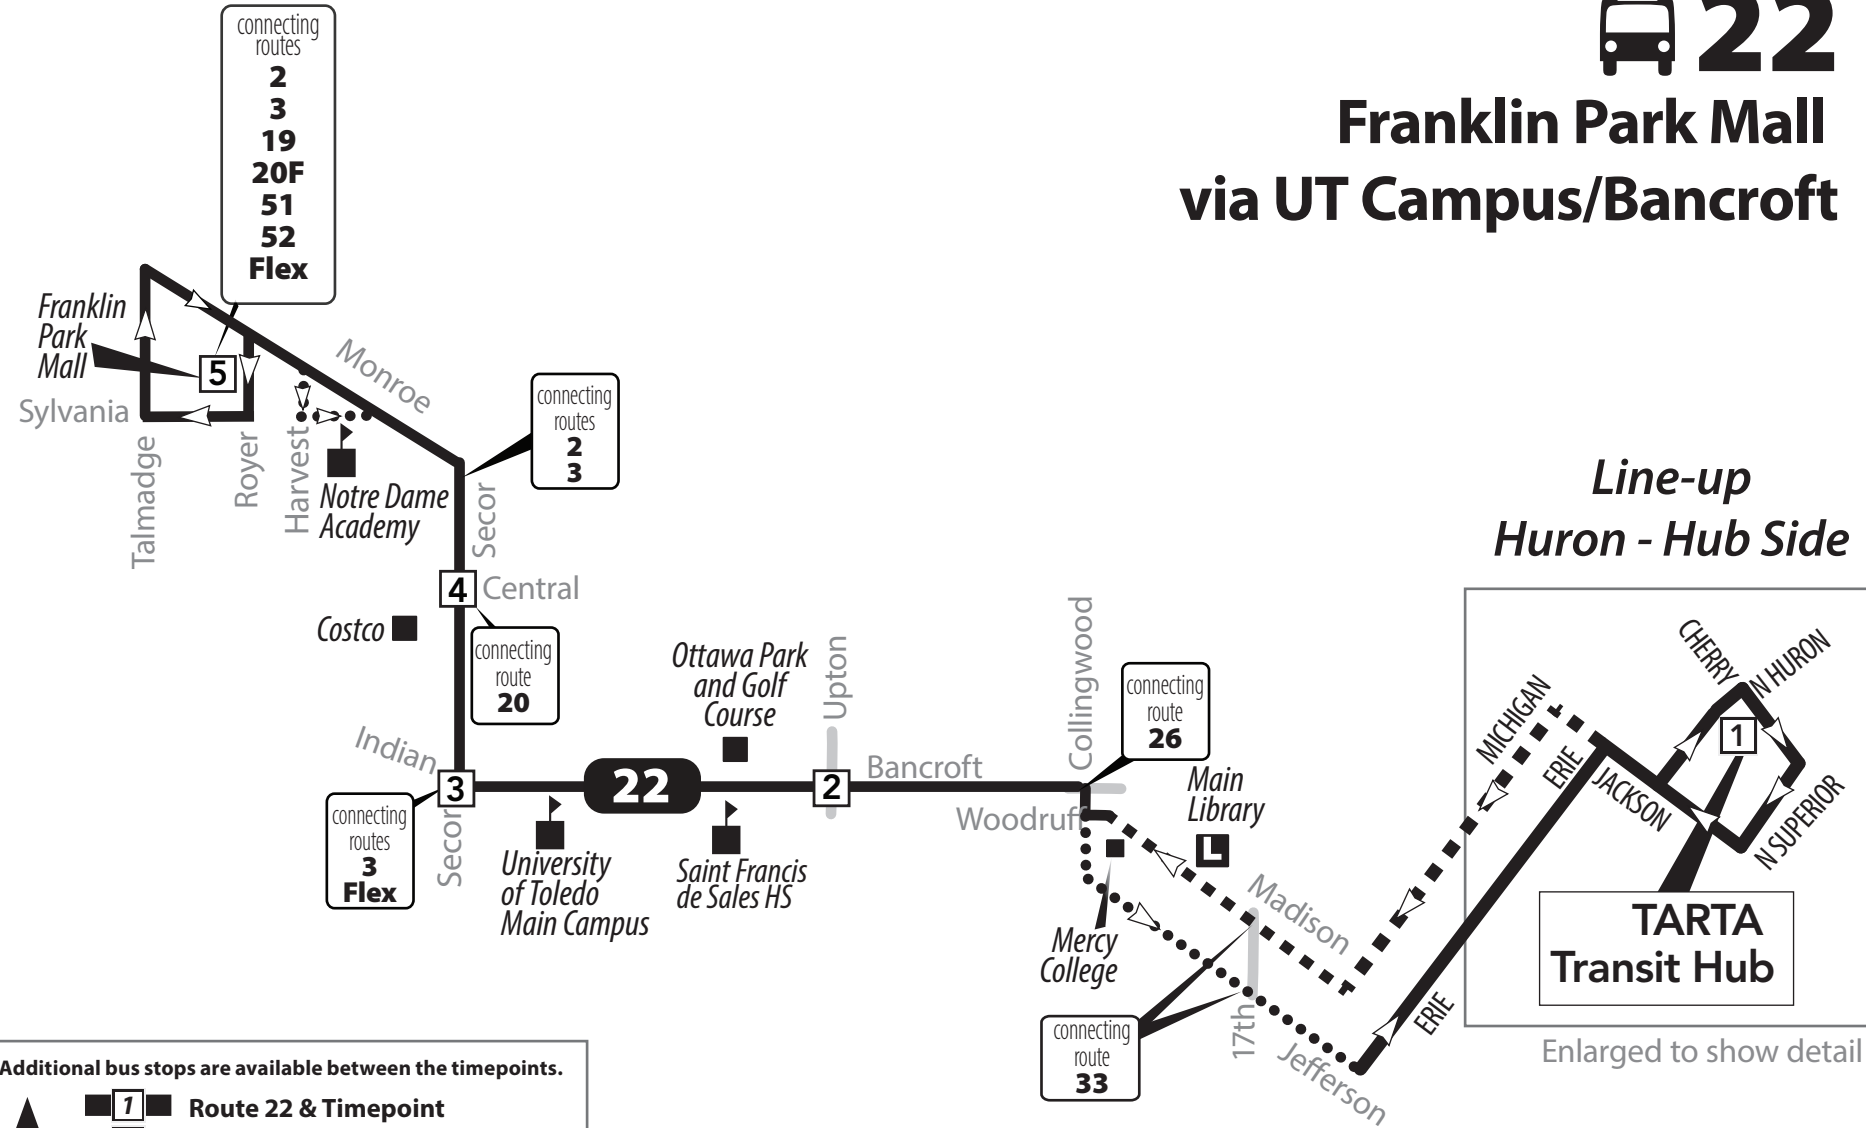

# Bus 22 Franklin Park Mall via UT Campus/Bancroft

Additional bus stops are available between the timepoints.

- Route 22 & Timepoint
- Route 22 Inbound only
- Route 22 Outbound only

*schematic map not to scale* Effective Spring 2023

## 22 Saturday/Sunday Inbound (to Downtown)

Days Running	Franklin Park Mall	Secor & Central	Secor & Bancroft	Bancroft & Upton	TARTA Transit Hub	TARTA Transit Hub	Bancroft & Upton	Secor & Bancroft	Secor & Central	Franklin Park Mall
	5	4	3	2	1	1	2	3	4	5
Sat/Sun	6:38	6:53	6:55	7:00	7:15	7:30	7:45	7:49	7:53	8:08
Sat/Sun	8:08	8:23	8:25	8:30	8:45	9:00	9:15	9:19	9:23	9:38
Sat/Sun	9:38	9:53	9:55	10:00	10:15	10:30	10:45	10:49	10:53	11:08
Sat/Sun	11:08	11:23	11:25	11:30	11:45	12:00	12:15	12:19	12:23	12:38
Sat/Sun	12:38	12:53	12:55	1:00	1:15	1:30	1:45	1:49	1:53	2:08
Sat/Sun	2:08	2:23	2:25	2:30	2:45	3:00	3:15	3:19	3:23	3:38
Sat/Sun	3:38	3:53	3:55	4:00	4:15	4:30	4:45	4:49	4:53	5:08
Sat/Sun	5:08	5:23	5:25	5:30	5:45	6:00	6:15	6:19	6:23	6:38
Sat/Sun	6:38	6:53	6:55	7:00	7:15	7:30	7:45	7:49	7:53	8:08
Sat	8:08	8:23	8:25	8:30	8:45	9:00	9:15	9:19	9:23	9:38