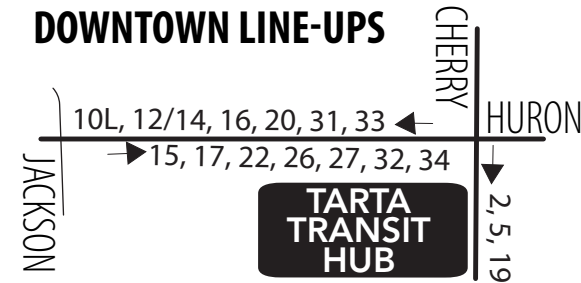

Holidays include: New Year's Day, Memorial Day, Independence Day (July 4), Labor Day, Thanksgiving Day and Christmas Day.

All TARTA routes are available online at TARTA.com.

ToledoAreaRTA

Tarta_Toledo

Tarta_RTAs

Toledo Area Regional Transit Authority
1127 W Central Ave
P.O. Box 792
Toledo, Ohio 43697-0792
TARTA.com
info@tarta.com

DOWNTOWN LINE-UPS

15 Saturday/Sunday Inbound (to Downtown)

Days Running	Route	Meijer, Alexis Rd.	Suder/Ottawa River	Summit/108th	Summit/Suder	Summit/Chicago	TARTA Transit Hub
		6	5	4	3	2	1
Sat/Sun	15E	6:39	6:45	6:55	6:58	7:03	7:15
Sat/Sun	15A	8:10	8:16	—	8:25	8:33	8:45
Sat/Sun	15E	9:39	9:45	9:55	9:58	10:03	10:15
Sat/Sun	15A	11:10	11:16	—	11:25	11:33	11:45
Sat/Sun	15E	12:39	12:45	12:55	12:58	1:03	1:15
Sat/Sun	15A	2:10	2:16	—	2:25	2:33	2:45
Sat/Sun	15E	3:39	3:45	3:55	3:58	4:03	4:15
Sat/Sun	15A	5:10	5:16	—	5:25	5:33	5:45
Sat/Sun	15E	6:39	6:45	6:55	6:58	7:03	7:15
Sat	15A	8:10	8:16	—	8:25	8:33	8:45