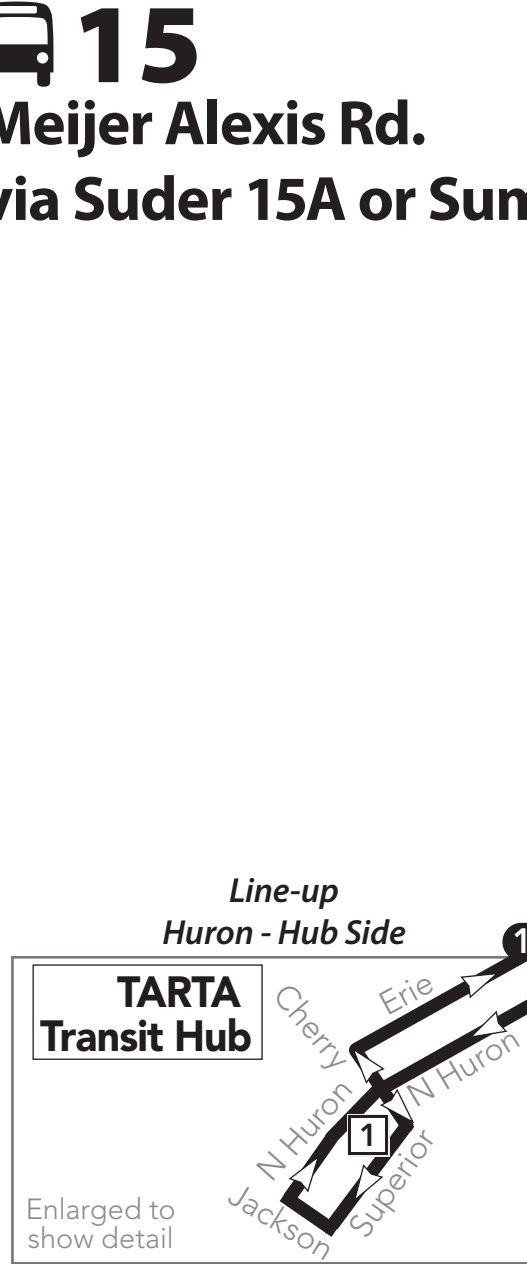

15

Meijer Alexis Rd. via Suder 15A or Summit 15E

Additional bus stops are available between the timepoints.

●● 1 ●● Route 15A & Timepoint

■ 1 ■ Route 15E & Timepoint

— 15A & 15E

schematic map not to scale Effective Spring 2023

Bus Route Timetable and Map

15 Summit St.

Effective March 26, 2023
A partir del 26 de marzo de 2023

15 Monday-Friday Inbound (to Downtown)

Route	Meijer, Alexis Rd.	Suder/Ottawa River	Summit/108th	Summit/Suder	Summit/Chicago	TARTA Transit Hub
	6	5	4	3	2	1
15E	5:09	5:15	5:25	5:28	5:33	5:45
15A	6:10	6:16	—	6:25	6:33	6:45
15E	7:09	7:15	7:25	7:28	7:33	7:45
15A	8:10	8:16	—	8:25	8:33	8:45
15E	9:09	9:15	9:25	9:28	9:33	9:45
15A	10:10	10:16	—	10:25	10:33	10:45
15E	11:09	11:15	11:25	11:28	11:33	11:45
15A	12:10	12:16	—	12:25	12:33	12:45
15E	1:09	1:15	1:25	1:28	1:33	1:45
15A	2:10	2:16	—	2:25	2:33	2:45
15E	3:09	3:15	3:25	3:28	3:33	3:45
15A	4:10	4:16	—	4:25	4:33	4:45
15E	5:09	5:15	5:25	5:28	5:33	5:45
15A	6:10	6:16	—	6:25	6:33	6:45
15E	7:09	7:15	7:25	7:28	7:33	7:45
15A	8:10	8:16	—	8:25	8:33	8:45
15E	9:09	9:15	9:25	9:28	9:33	9:45
Shaded areas denote afternoon times						

Holidays include: New Year's Day, Memorial Day, Independence Day (July 4), Labor Day, Thanksgiving Day and Christmas Day.

All TARTA routes are available online at TARTA.com.

ToledoAreaRTA

Tarta_Toledo

Tarta_RTAs

15 Saturday/Sunday Outbound (from Downtown)

Route	TARTA Transit Hub	Jamie Farr Park	Summit/Suder	Summit/108th	Suder/Ottawa River	Meijer, Alexis Rd.
	1	2	3	4	5	6
15E	7:30	7:39	7:44	7:47	7:55	8:05
15A	9:00	9:09	9:16	—	9:24	9:34
15E	10:30	10:39	10:44	10:47	10:55	11:05
15A	12:00	12:09	12:16	—	12:24	12:34
15E	1:30	1:39	1:44	1:47	1:55	2:05
15A	3:00	3:09	3:16	—	3:24	3:34
15E	4:30	4:39	4:44	4:47	4:55	5:05
15A	6:00	6:09	6:16	—	6:24	6:34
15E	7:30	7:39	7:44	7:47	7:55	8:05
15A	9:00	9:09	9:16	—	9:24	9:34