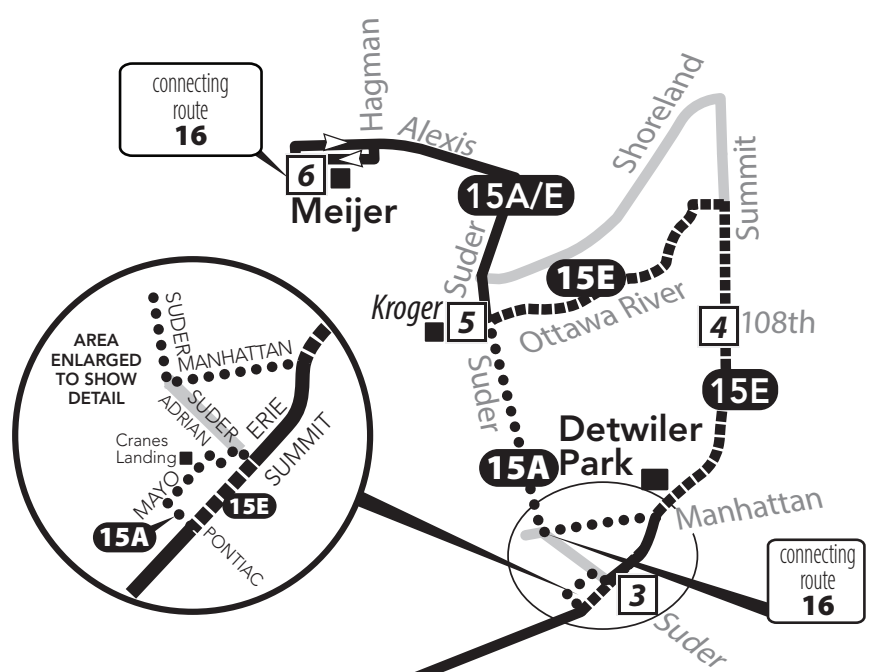

15

Meijer Alexis Rd. via Suder 15A or Summit 15E

Additional bus stops are available between the timepoints.

●● 1 ●● Route 15A & Timepoint

■ 1 ■ Route 15E & Timepoint

— 15A & 15E

schematic map not to scale Effective Spring 2023

Toledo Area Regional Transit Authority
1127 W Central Ave
P.O. Box 792
Toledo, Ohio 43697-0792
TARTA.com
info@tarta.com

DOWNTOWN LINE-UPS

15 Saturday/Sunday Inbound (to Downtown)

Days Running	Route	Meijer, Alexis Rd.	Suder/Ottawa River	Summit/108th	Summit/Suder	Summit/Chicago	TARTA Transit Hub
		6	5	4	3	2	1
Sat/Sun	15E	6:39	6:45	6:55	6:58	7:03	7:15
Sat/Sun	15A	8:10	8:16	—	8:25	8:33	8:45
Sat/Sun	15E	9:39	9:45	9:55	9:58	10:03	10:15
Sat/Sun	15A	11:10	11:16	—	11:25	11:33	11:45
Sat/Sun	15E	12:39	12:45	12:55	12:58	1:03	1:15
Sat/Sun	15A	2:10	2:16	—	2:25	2:33	2:45
Sat/Sun	15E	3:39	3:45	3:55	3:58	4:03	4:15
Sat/Sun	15A	5:10	5:16	—	5:25	5:33	5:45
Sat/Sun	15E	6:39	6:45	6:55	6:58	7:03	7:15
Sat	15A	8:10	8:16	—	8:25	8:33	8:45

15 Saturday/Sunday Outbound (from Downtown)

Route	TARTA Transit Hub	Jamie Farr Park	Summit/Suder	Summit/108th	Suder/Ottawa River	Meijer, Alexis Rd.
	1	2	3	4	5	6
15E	7:30	7:39	7:44	7:47	7:55	8:05
15A	9:00	9:09	9:16	—	9:24	9:34
15E	10:30	10:39	10:44	10:47	10:55	11:05
15A	12:00	12:09	12:16	—	12:24	12:34
15E	1:30	1:39	1:44	1:47	1:55	2:05
15A	3:00	3:09	3:16	—	3:24	3:34
15E	4:30	4:39	4:44	4:47	4:55	5:05
15A	6:00	6:09	6:16	—	6:24	6:34
15E	7:30	7:39	7:44	7:47	7:55	8:05
15A	9:00	9:09	9:16	—	9:24	9:34