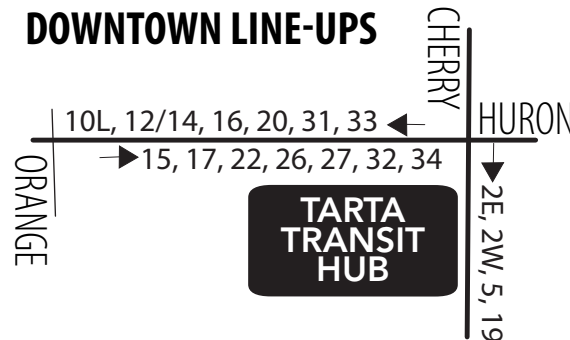

**2 Saturday/Sunday
Westbound (from Oregon)**

Days Running	Walmart	Navarre & Wheeling	Starr & E. Broadway	TARTA Transit Hub	Monroe & Detroit	Monroe & Central	Monroe & Secor	Franklin Park Mall	Promedica Wellness	Main & Monroe	Flower Hospital
	1	2	3	4	5	6	7	8	9	10	11
Sat/Sun	7:04	7:11	7:18	7:30	7:40	7:47	7:51	7:54	8:02	8:09	8:17
Sat/Sun	8:04	8:11	8:18	8:30	8:40	8:47	8:51	8:54	9:02	9:09	9:17
Sat/Sun	9:04	9:11	9:18	9:30	9:40	9:47	9:51	9:54	10:02	10:09	10:17
Sat/Sun	10:04	10:11	10:18	10:30	10:40	10:47	10:51	10:54	11:02	11:09	11:17
Sat/Sun	11:04	11:11	11:18	11:30	11:40	11:47	11:51	11:54	12:02	12:09	12:17
Sat/Sun	12:04	12:11	12:18	12:30	12:40	12:47	12:51	12:54	1:02	1:09	1:17
Sat/Sun	1:04	1:11	1:18	1:30	1:40	1:47	1:51	1:54	2:02	2:09	2:17
Sat/Sun	2:04	2:11	2:18	2:30	2:40	2:47	2:51	2:54	3:02	3:09	3:17
Sat/Sun	3:04	3:11	3:18	3:30	3:40	3:47	3:51	3:54	4:02	4:09	4:17
Sat/Sun	4:04	4:11	4:18	4:30	4:40	4:47	4:51	4:54	5:02	5:09	5:17
Sat/Sun	5:04	5:11	5:18	5:30	5:40	5:47	5:51	5:54	6:02	6:09	6:17
Sat/Sun	6:04	6:11	6:18	6:30	6:40	6:47	6:51	6:54	7:02	7:09	7:17
Sat/Sun	7:04	7:11	7:18	7:30	7:40	7:47	7:51	7:54	8:02	8:09	8:17
Sat only	8:04	8:11	8:18	8:30	8:40	8:47	8:51	8:54	9:02	9:09	9:17
Sat only	8:34	8:41	8:48	9:00	9:10	9:17	9:21	9:24	9:32	9:39	9:47

No passenger stops are made in construction zones.