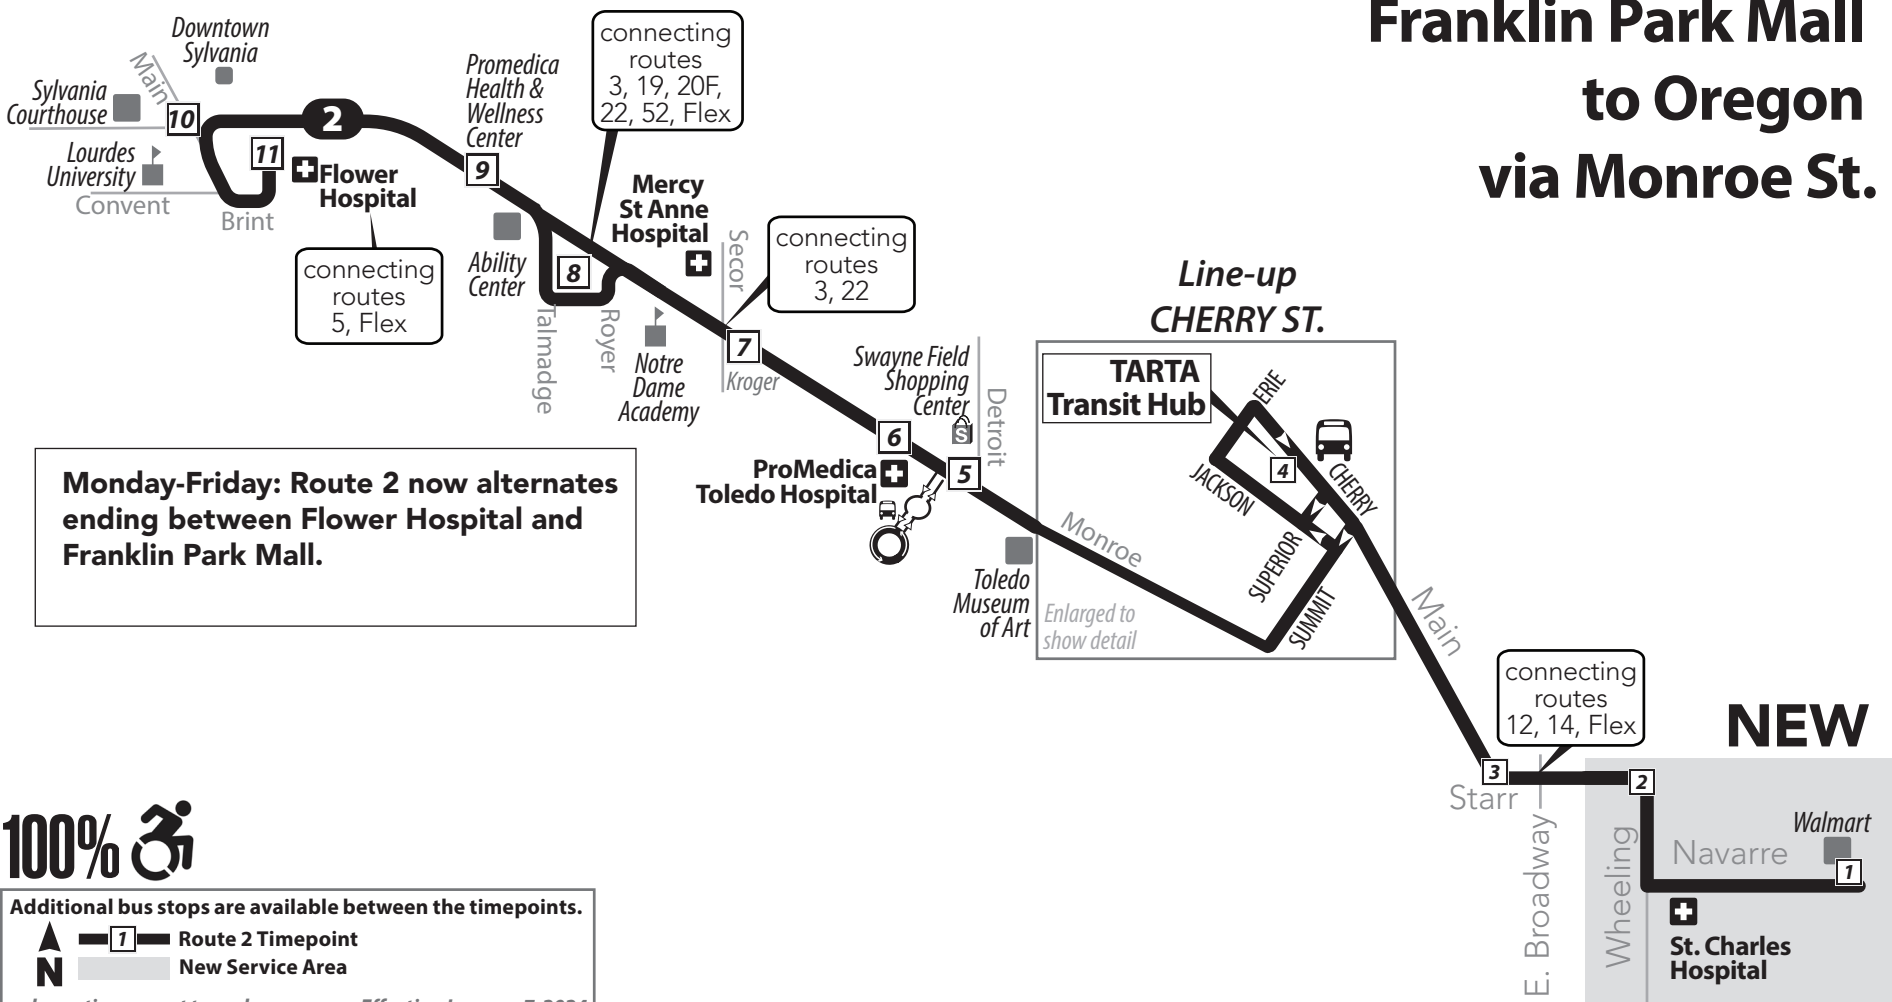

SYLVANIA

Monday-Friday: Route 2 now alternates ending between Flower Hospital and Franklin Park Mall.

100%

Additional bus stops are available between the timepoints.

Route 2 Timepoint
 New Service Area

schematic map not to scale Effective January 7, 2024

**2 Saturday/Sunday
Eastbound (to Oregon)**

Days Running	Flower Hospital	Main & Monroe	Promedica Wellness	Franklin Park Mall	Monroe & Secor	Monroe & Central	Monroe & Detroit	TARTA Transit Hub	Starr & E. Broadway	Navarre & Wheeling	Walmart
	11	10	9	8	7	6	5	4	3	2	1
Sat/Sun	6:33	6:38	6:43	6:54	7:01	7:06	7:11	7:30	7:35	7:42	7:51
Sat/Sun	7:33	7:38	7:43	7:54	8:01	8:06	8:11	8:30	8:35	8:42	8:51
Sat/Sun	8:33	8:38	8:43	8:54	9:01	9:06	9:11	9:30	9:35	9:42	9:51
Sat/Sun	9:33	9:38	9:43	9:54	10:01	10:06	10:11	10:30	10:35	10:42	10:51
Sat/Sun	10:33	10:38	10:43	10:54	11:01	11:06	11:11	11:30	11:35	11:42	11:51
Sat/Sun	11:33	11:38	11:43	11:54	12:01	12:06	12:11	12:30	12:35	12:42	12:51
Sat/Sun	12:33	12:38	12:43	12:54	1:01	1:06	1:11	1:30	1:35	1:42	1:51
Sat/Sun	1:33	1:38	1:43	1:54	2:01	2:06	2:11	2:30	2:35	2:42	2:51
Sat/Sun	2:33	2:38	2:43	2:54	3:01	3:06	3:11	3:30	3:35	3:42	3:51
Sat/Sun	3:33	3:38	3:43	3:54	4:01	4:06	4:11	4:30	4:35	4:42	4:51
Sat/Sun	4:33	4:38	4:43	4:54	5:01	5:06	5:11	5:30	5:35	5:42	5:51
Sat/Sun	5:33	5:38	5:43	5:54	6:01	6:06	6:11	6:30	6:35	6:42	6:51
Sat/Sun	6:33	6:38	6:43	6:54	7:01	7:06	7:11	7:30	7:35	7:42	7:51
Sat only	7:33	7:38	7:43	7:54	8:01	8:06	8:11	8:30	8:35	8:42	8:51
Sat only	8:03	8:08	8:13	8:24	8:31	8:36	8:41	9:00	9:05	9:12	9:21