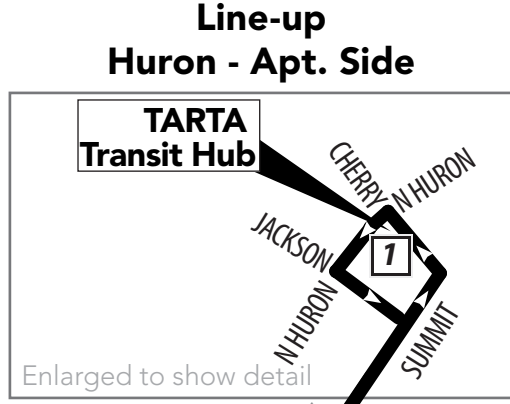

32

Home Depot 32H via Airport or Southwyck/UTMC 32R via Arlington

COVID-19 Protocol

Please check notice on buses and at tarta.com for the latest public health/COVID protocols. All federal, state and local guidelines apply to the TARTA system. Thank you for doing your part to promote a safe, healthy riding experience!

Mobile Apps

Routes can also be accessed through mobile apps like Google Maps, Moovit, Passio Go! and Transit App.

Holiday Service

Sunday service operates on these holidays: New Year's Day, Memorial Day, Independence Day (July 4), Labor Day, Thanksgiving Day and Christmas Day.

Timepoints

Timepoints are major locations or intersections along the route. At some timepoints, actual bus stops may be up to one block away from the intersection shown. Additional bus stops are located between timepoints.

This schedule is subject to change without notice. Traffic and weather conditions may delay buses. Get updates on service at tarta.com or 419-243-7433.

Este itinerario está sujeto a cambios sin previo aviso. El tráfico y las condiciones meteorológicas pueden retrasar los autobuses. Consulte las novedades del servicio en tarta.com o 419-243-7433.