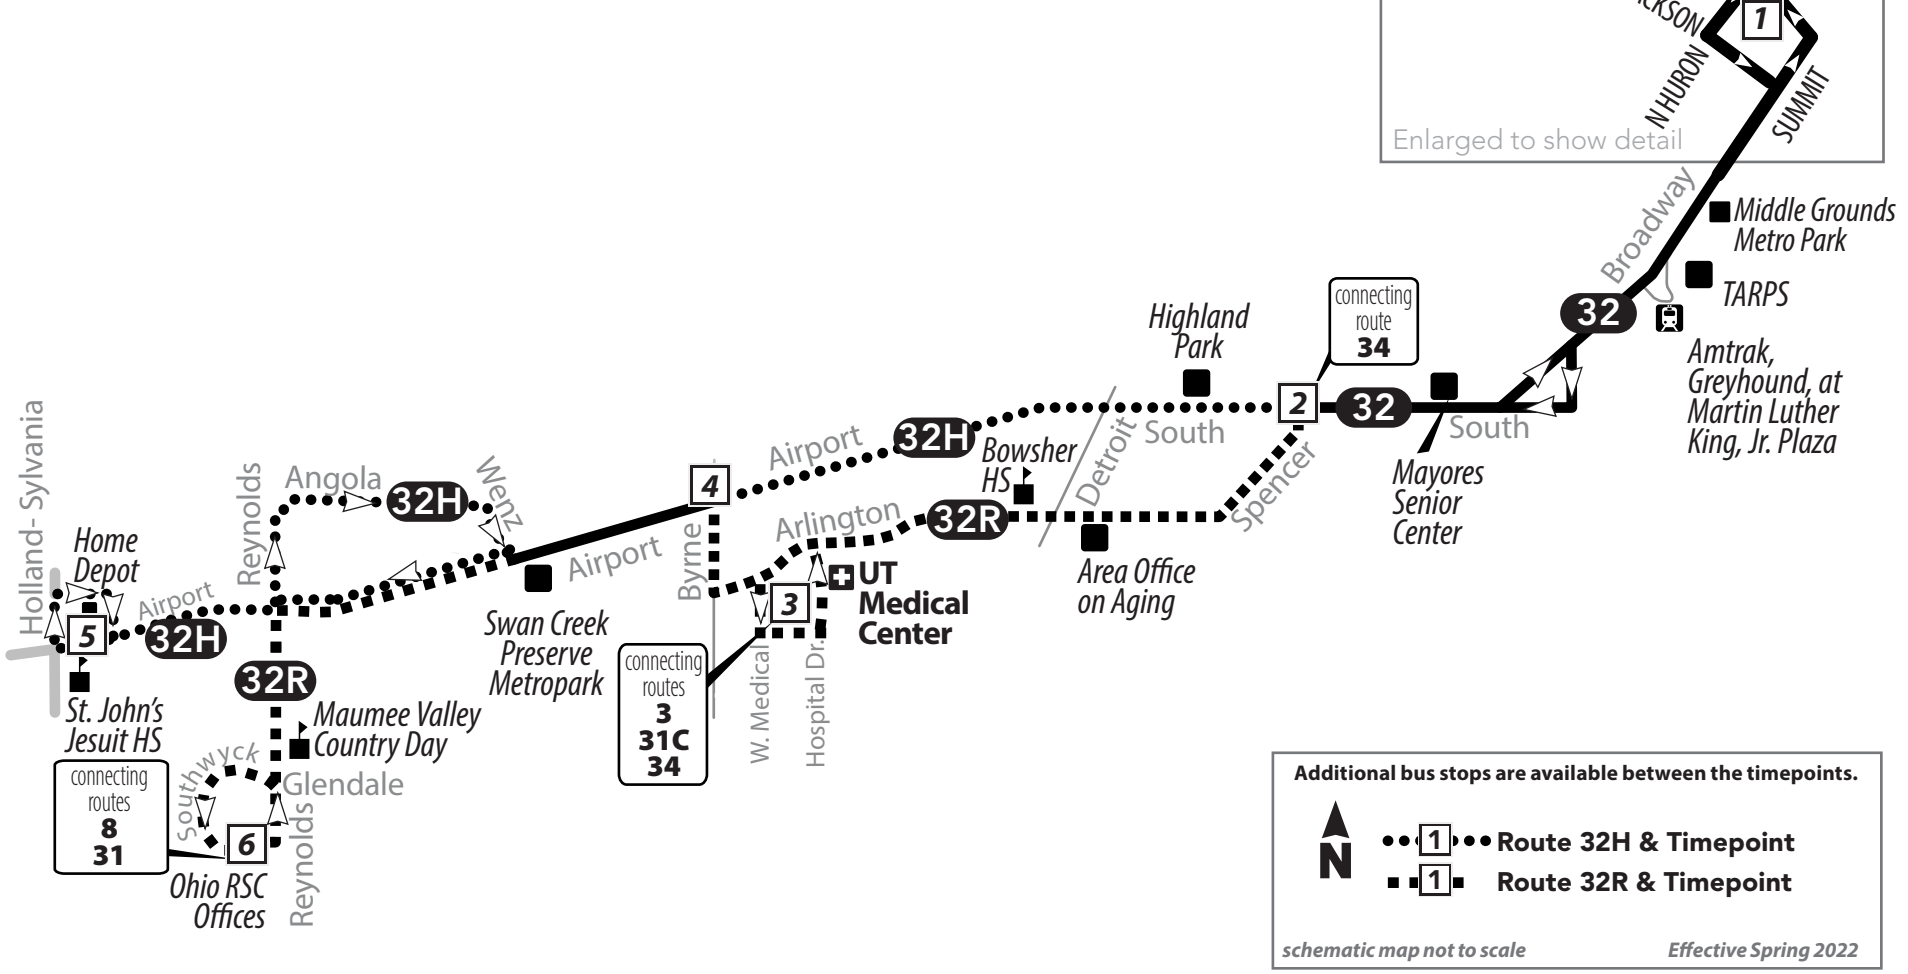

32

Home Depot 32H via Airport or Southwyck/UTMC 32R via Arlington

COVID-19 Protocol

Please check notice on buses and at tarta.com for the latest public health/COVID protocols. All federal, state and local guidelines apply to the TARTA system. Thank you for doing your part to promote a safe, healthy riding experience!

Mobile Apps

Routes can also be accessed through mobile apps like Google Maps, Moovit, Passio Go! and Transit App.

Holiday Service

Sunday service operates on these holidays: New Year's Day, Memorial Day, Independence Day (July 4), Labor Day, Thanksgiving Day and Christmas Day.

Timepoints

Timepoints are major locations or intersections along the route. At some timepoints, actual bus stops may be up to one block away from the intersection shown. Additional bus stops are located between timepoints.

This schedule is subject to change without notice. Traffic and weather conditions may delay buses. Get updates on service at tarta.com or 419-243-7433.

Este itinerario está sujeto a cambios sin previo aviso. El tráfico y las condiciones meteorológicas pueden retrasar los autobuses. Consulte las novedades del servicio en tarta.com o 419-243-7433.