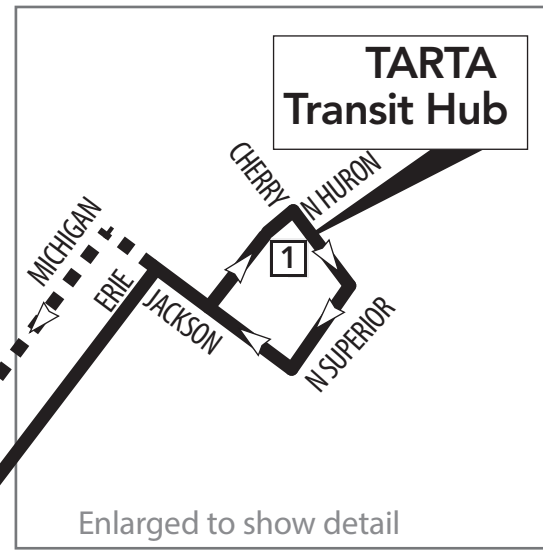

Timepoints

Timepoints are major locations or intersections along the route. At some timepoints, actual bus stops may be up to one block away from the intersection shown. Additional bus stops are located between timepoints.

22

Franklin Park Mall via UT Campus/Bancroft

*Line-up
Huron - Hub Side*

Additional bus stops are available between the timepoints.

- Route 22 & Timepoint**
- Route 22 Inbound only**
- Route 22 Outbound only**