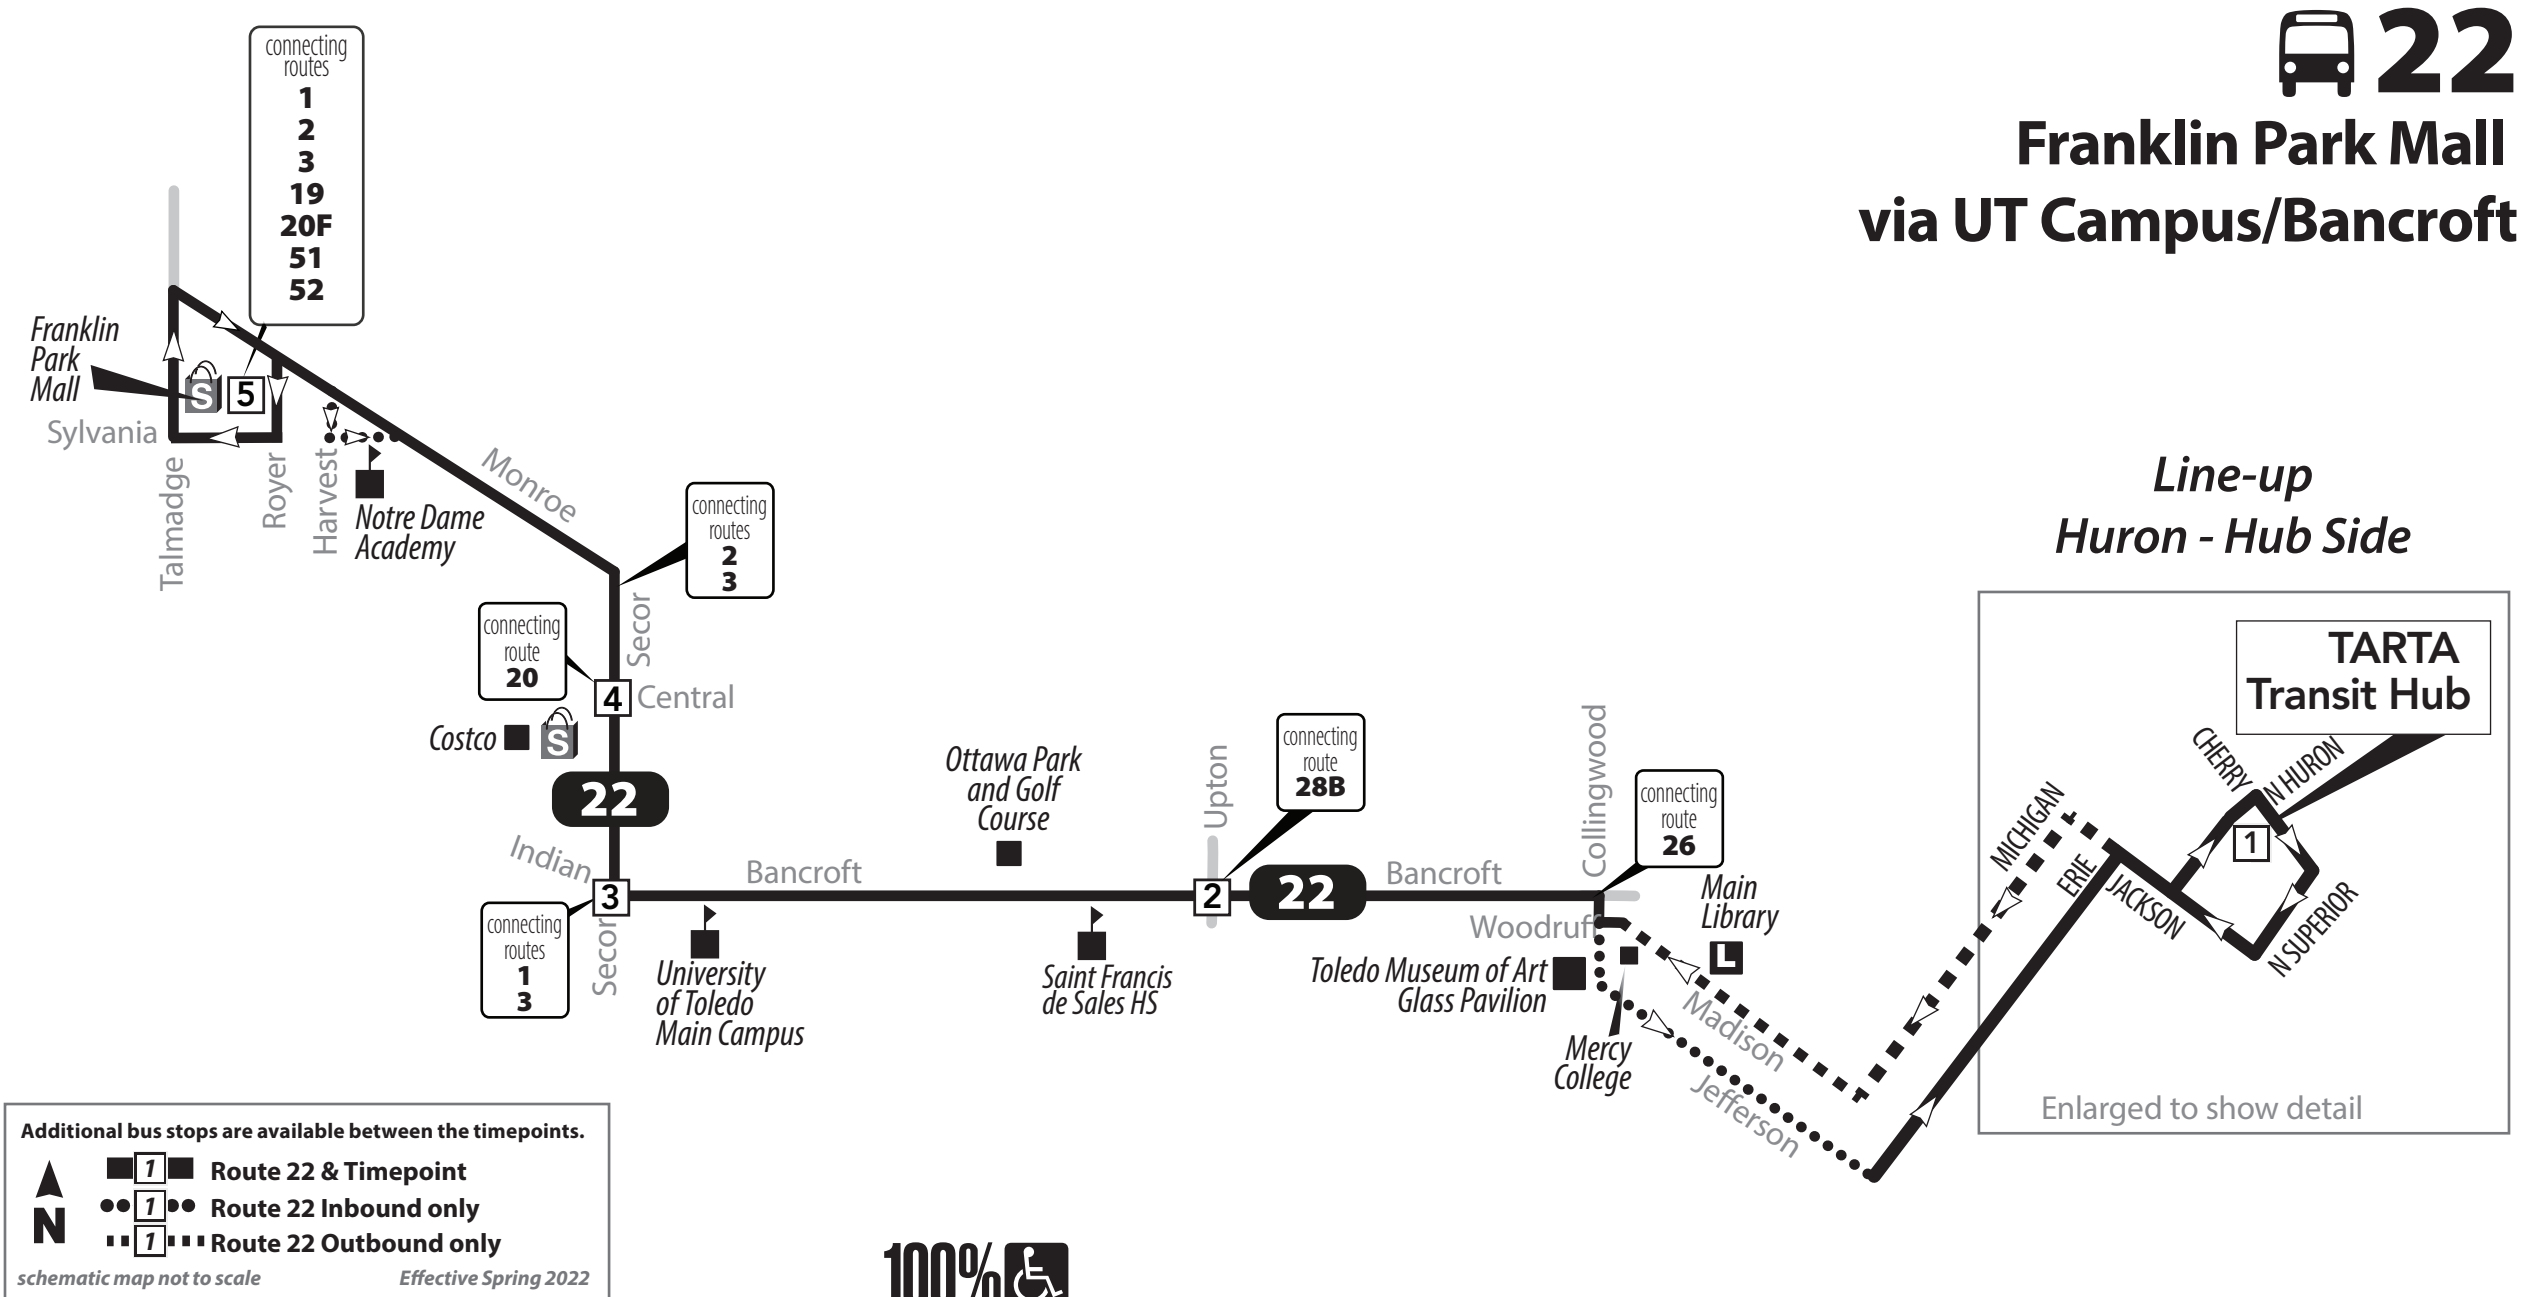

Shaded areas denote afternoon times

22 Saturday/Sunday Outbound (from Downtown)

Days Running	TARTA Transit Hub	Bancroft & Upton	Secor & Bancroft	Secor & Central	Franklin Park Mall
	1	2	3	4	5
Sat/Sun	7:30	7:50	7:54	7:58	8:08
Sat/Sun	9:00	9:20	9:24	9:28	9:38
Sat/Sun	10:30	10:50	10:54	10:58	11:08
Sat/Sun	12:00	12:20	12:24	12:28	12:38
Sat/Sun	1:30	1:50	1:54	1:58	2:08
Sat/Sun	3:00	3:20	3:24	3:28	3:38
Sat/Sun	4:30	4:50	4:54	4:58	5:08
Sat/Sun	6:00	6:20	6:24	6:28	6:38
Sat/Sun	7:30	7:50	7:54	7:58	8:08
Sat	9:00	9:20	9:24	9:28	9:38

Mobile Apps

Routes can also be accessed through mobile apps like Google Maps, Moovit, Passio Go! and Transit App.

Holiday Service

Sunday service operates on these holidays: New Year's Day, Memorial Day, Independence Day (July 4), Labor Day, Thanksgiving Day and Christmas Day.

Timepoints

Timepoints are major locations or intersections along the route. At some timepoints, actual bus stops may be up to one block away from the intersection shown. Additional bus stops are located between timepoints.

22

Franklin Park Mall via UT Campus/Bancroft

*Line-up
Huron - Hub Side*

Additional bus stops are available between the timepoints.

- Route 22 & Timepoint**
- Route 22 Inbound only**
- Route 22 Outbound only**