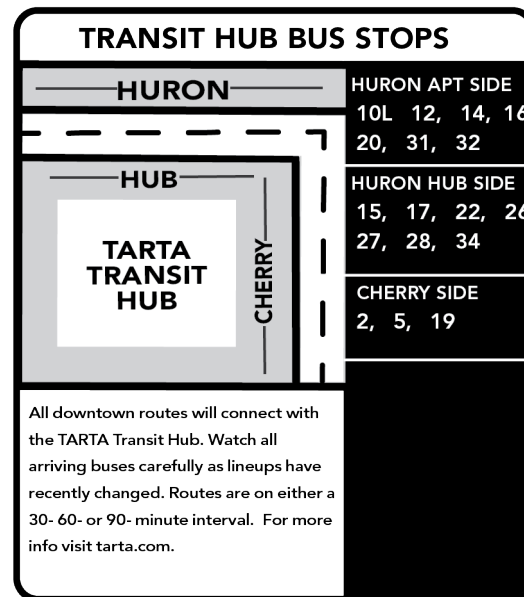

Las áreas sombreadas indican horas de la tarde.

22 Monday-Friday Outbound (from Downtown)

TARTA Transit Hub	Bancroft & Upton	Secor & Bancroft	Secor & Central	Franklin Park Mall
1	2	3	4	5
6:00	6:20	6:24	6:28	6:38
7:00	7:20	7:24	7:28	7:38
8:00	8:20	8:24	8:28	8:38
9:00	9:20	9:24	9:28	9:38
10:00	10:20	10:24	10:28	10:38
11:00	11:20	11:24	11:28	11:38
12:00	12:20	12:24	12:28	12:38
1:00	1:20	1:24	1:28	1:38
2:00	2:20	2:24	2:28	2:38
3:00	3:20	3:24	3:28	3:38
4:00	4:20	4:24	4:28	4:38
5:00	5:20	5:24	5:28	5:38
6:00	6:20	6:24	6:28	6:38
7:00	7:20	7:24	7:28	7:38
8:00	8:20	8:24	8:28	8:38
9:00	9:20	9:24	9:28	9:38
10:00	10:20	10:24	10:28	10:38

Shaded areas denote afternoon times

22 Saturday/Sunday Outbound (from Downtown)

Days Running	TARTA Transit Hub	Bancroft & Upton	Secor & Bancroft	Secor & Central	Franklin Park Mall
	1	2	3	4	5
Sat/Sun	7:30	7:50	7:54	7:58	8:08
Sat/Sun	9:00	9:20	9:24	9:28	9:38
Sat/Sun	10:30	10:50	10:54	10:58	11:08
Sat/Sun	12:00	12:20	12:24	12:28	12:38
Sat/Sun	1:30	1:50	1:54	1:58	2:08
Sat/Sun	3:00	3:20	3:24	3:28	3:38
Sat/Sun	4:30	4:50	4:54	4:58	5:08
Sat/Sun	6:00	6:20	6:24	6:28	6:38
Sat/Sun	7:30	7:50	7:54	7:58	8:08
Sat	9:00	9:20	9:24	9:28	9:38

Shaded areas denote afternoon times

Mobile Apps

Routes can also be accessed through mobile apps like Google Maps, Moovit, Passio Go! and Transit App.

Holiday Service

Sunday service operates on these holidays: New Year's Day, Memorial Day, Independence Day (July 4), Labor Day, Thanksgiving Day and Christmas Day.

Timepoints

Timepoints are major locations or intersections along the route. At some timepoints, actual bus stops may be up to one block away from the intersection shown. Additional bus stops are located between timepoints.