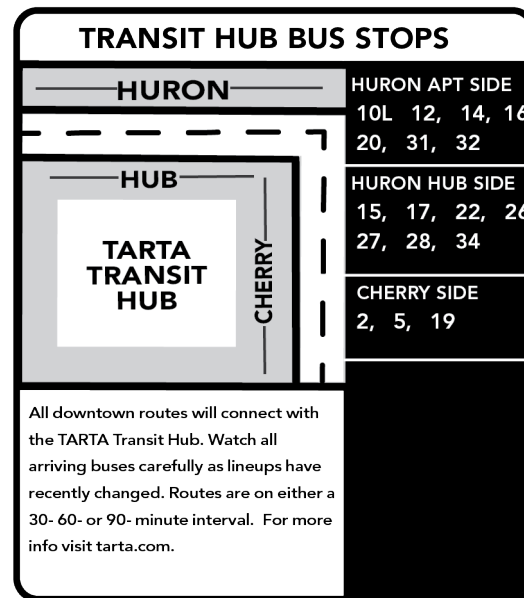

20 Saturday/Sunday Outbound (from Downtown)

Days Running	Route	TARTA Transit Hub	Collingwood at Delaware	Delaware at Collingwood	Central Garage	Central & Secor	Central & Talmadge	Franklin Park Mall	Meijer/ Central Ave.
		1	2	2	3	4	5	6	7
Sat/Sun	20M	7:30	7:39	—	7:44	7:54	7:57	—	8:10
Sat/Sun	20F	9:00	—	9:09	9:14	9:24	9:27	9:36	—
Sat/Sun	20M	10:30	10:39	—	10:44	10:54	10:57	—	11:10
Sat/Sun	20F	12:00	—	12:09	12:14	12:24	12:27	12:36	—
Sat/Sun	20M	1:30	1:39	—	1:44	1:54	1:57	—	2:10
Sat/Sun	20F	3:00	—	3:09	3:14	3:24	3:27	3:36	—
Sat/Sun	20M	4:30	4:39	—	4:44	4:54	4:57	—	5:10
Sat/Sun	20F	6:00	—	6:09	6:14	6:24	6:27	6:36	—
Sat/Sun	20M	7:30	7:39	—	7:44	7:54	7:57	—	8:10
Sat	20F	9:00	—	9:09	9:14	9:24	9:27	9:36	—

Mobile Apps

Routes can also be accessed through mobile apps like Google Maps, Moovit, Passio Go! and Transit App.

Holiday Service

Sunday service operates on these holidays: New Year's Day, Memorial Day, Independence Day (July 4), Labor Day, Thanksgiving Day and Christmas Day.

Timepoints

Timepoints are major locations or intersections along the route. At some timepoints, actual bus stops may be up to one block away from the intersection shown. Additional bus stops are located between timepoints.