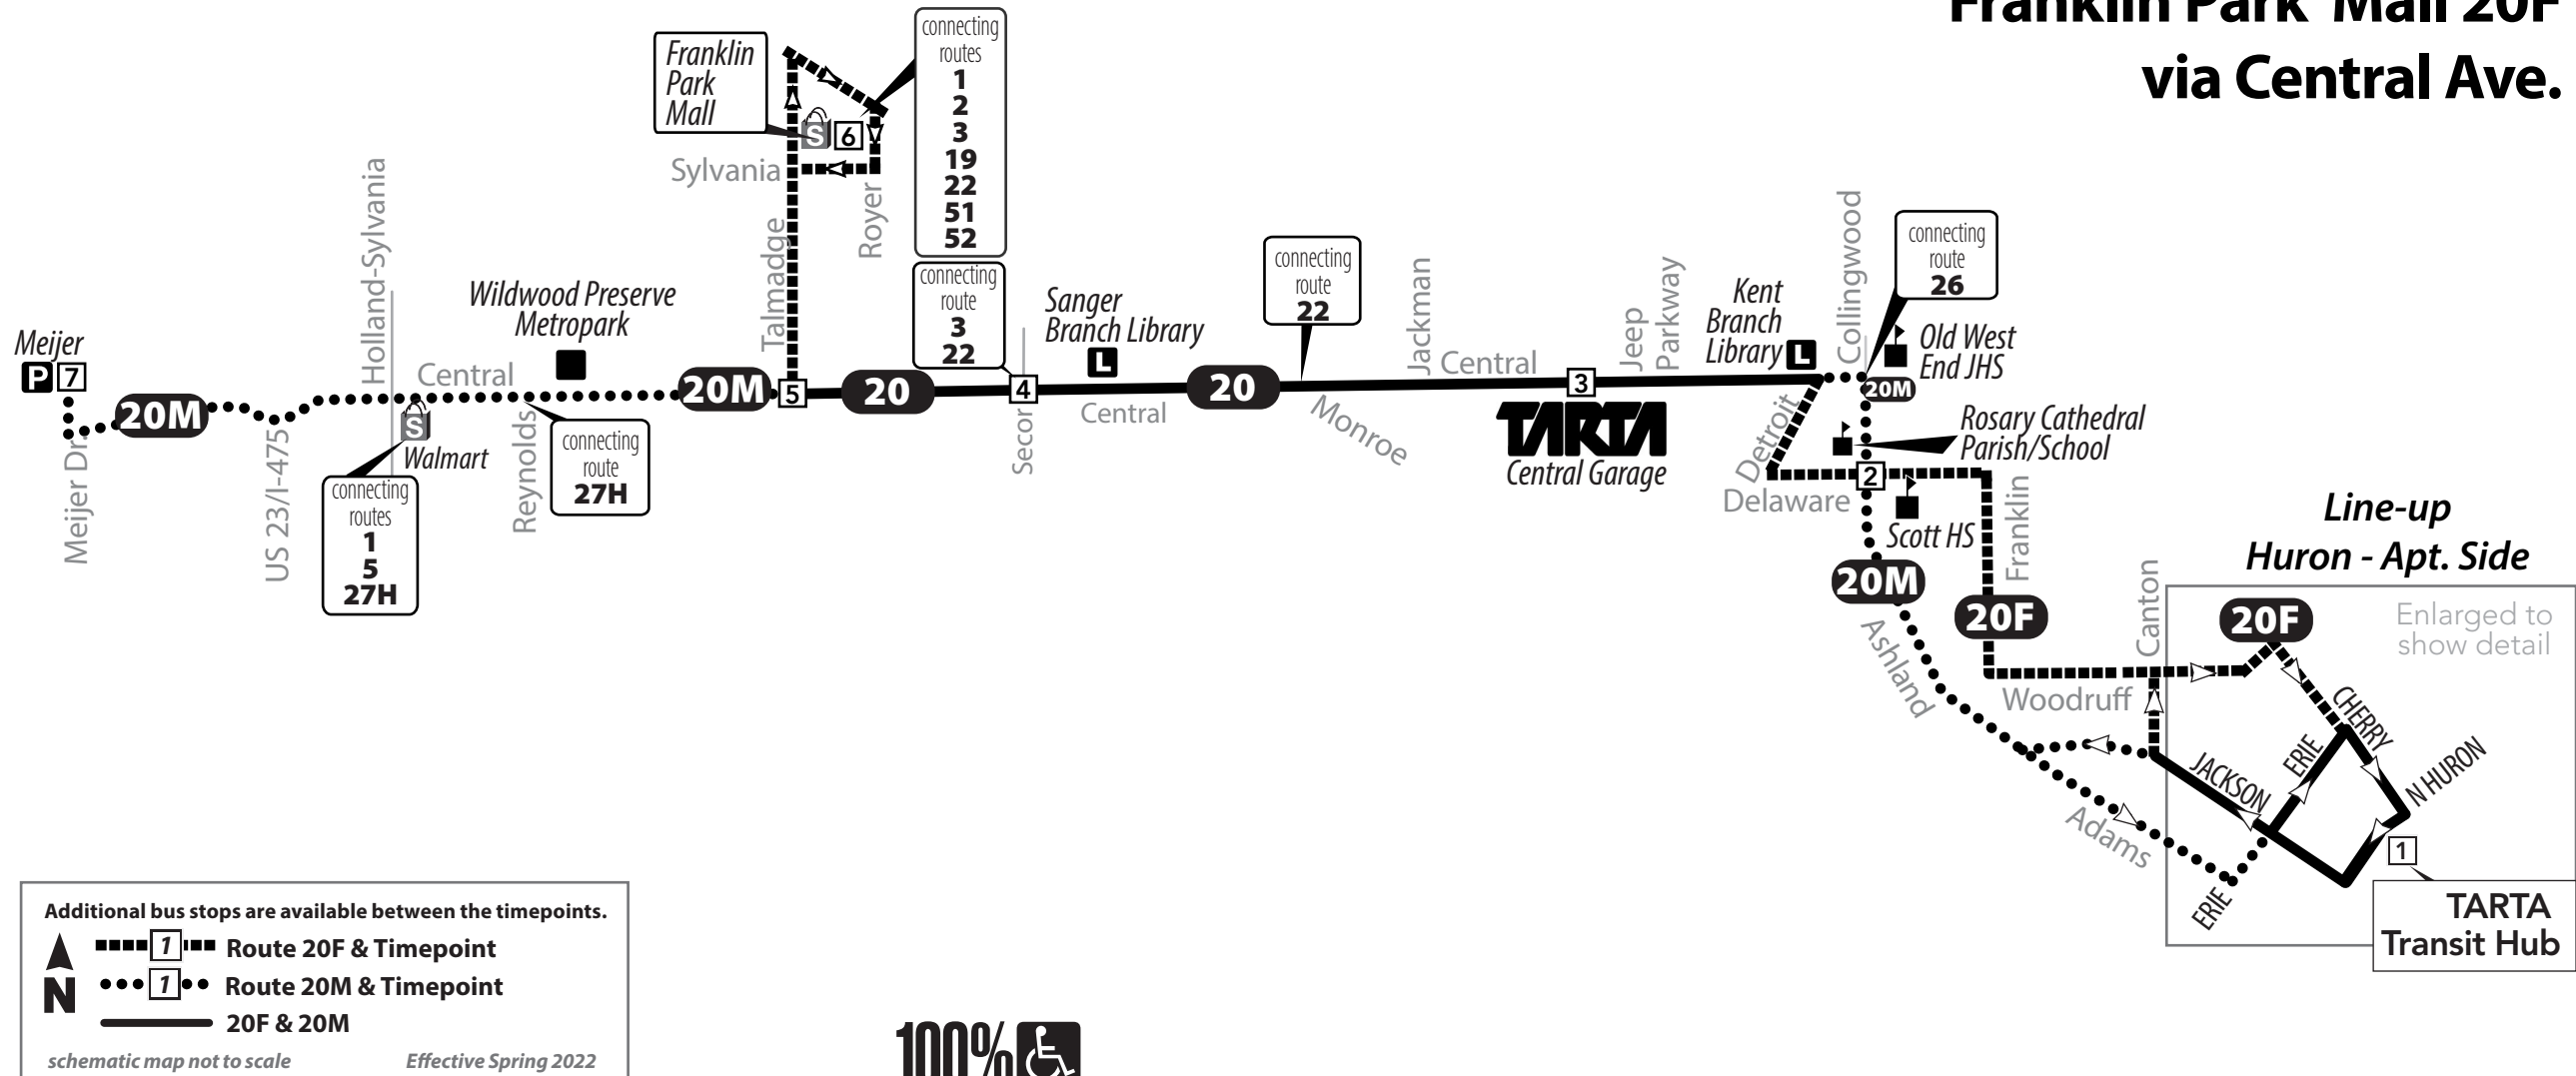

COVID-19 Protocol

Please check notice on buses and at tarta.com for the latest public health/COVID protocols. All federal, state and local guidelines apply to the TARTA system. Thank you for doing your part to promote a safe, healthy riding experience!

Mobile Apps

Routes can also be accessed through mobile apps like Google Maps, Moovit, Passio Go! and Transit App.

Holiday Service

Sunday service operates on these holidays: New Year's Day, Memorial Day, Independence Day (July 4), Labor Day, Thanksgiving Day and Christmas Day.

Timepoints

Timepoints are major locations or intersections along the route. At some timepoints, actual bus stops may be up to one block away from the intersection shown. Additional bus stops are located between timepoints.

This schedule is subject to change without notice. Traffic and weather conditions may delay buses. Get updates on service at tarta.com or 419-243-7433.

Este itinerario está sujeto a cambios sin previo aviso. El tráfico y las condiciones meteorológicas pueden retrasar los autobuses. Consulte las novedades del servicio en tarta.com o 419-243-7433.

20
Meijer Central 20M or Franklin Park Mall 20F via Central Ave.