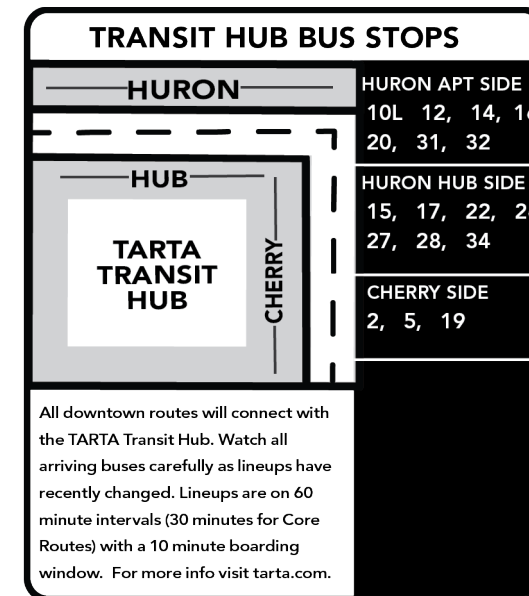

Las áreas sombreadas indican horas de la tarde.

Mobile Apps

Routes can also be accessed through mobile apps like Google Maps, Moovit, Passio Go! and Transit App.

Holiday Service

Sunday service operates on these holidays: New Year's Day, Memorial Day, Independence Day (July 4), Labor Day, Thanksgiving Day and Christmas Day.

Timepoints

Timepoints are major locations or intersections along the route. At some timepoints, actual bus stops may be up to one block away from the intersection shown. Additional bus stops are located between timepoints.

17 Saturday/Sunday Outbound (from Downtown)

Days Running	Route	TARTA Transit Hub	Lagrange/Central	Eleanor at Bennett	Bennett at Eleanor	Alexis/Telegraph	Miracle Mile
		1	2	3	3	4	5
Sat/Sun	17E	7:30	7:40	7:48	—	—	7:58
Sat/Sun	17B	9:00	9:10	—	9:18	9:26	9:42
Sat/Sun	17E	10:30	10:40	10:48	—	—	10:58
Sat/Sun	17B	12:00	12:10	—	12:18	12:26	12:42
Sat/Sun	17E	1:30	1:40	1:48	—	—	1:58
Sat/Sun	17B	3:00	3:10	—	3:18	3:26	3:42
Sat/Sun	17E	4:30	4:40	4:48	—	—	4:58
Sat/Sun	17B	6:00	6:10	—	6:18	6:26	6:42
Sat/Sun	17E	7:30	7:40	7:48	—	—	7:58
Sat	17B	9:00	9:10	—	9:18	9:26	9:42

Shaded areas denote afternoon times

COVID-19 Protocol

Please check notice on buses and at tarta.com for the latest public health/COVID protocols. All federal, state and local guidelines apply to the TARTA system. Thank you for doing your part to promote a safe, healthy riding experience!