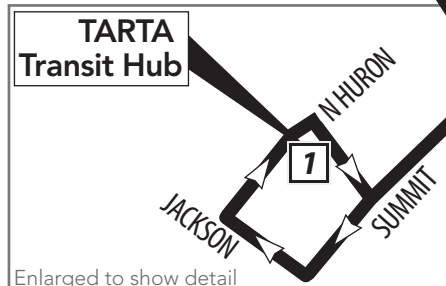

## 17E Miracle Mile via Lagrange/Eleanor

Effective March 27, 2022  
A partir del 27 de marzo de 2022

**Miracle Mile Shopping Center**  
connecting Bennett Venture Academy (17B), Lagrange Branch Library, Miracle Mile, North Towne Commons Shopping Mall (17B), Telegraph Road (17B) and Zablocki Senior Center

**TAKING YOU PLACES**

Additional bus stops are available between the timepoints.

-  Route 17B & Timepoint
-  Route 17E & Timepoint
-  17B & 17E

Schematic map not to scale  
Effective Spring 2022

Line-up  
Huron - Hub Side

## 17 Saturday/Sunday Outbound (from Downtown)

Days Running	Route	TARTA Transit Hub	Lagrange/Central	Eleanor at Bennett	Bennett at Eleanor	Alexis/Telegraph	Miracle Mile
		<b>1</b>	<b>2</b>	<b>3</b>	<b>3</b>	<b>4</b>	<b>5</b>
Sat/Sun	17E	7:30	7:40	7:48	—	—	7:58
Sat/Sun	17B	9:00	9:10	—	9:18	9:26	9:42
Sat/Sun	17E	10:30	10:40	10:48	—	—	10:58
Sat/Sun	17B	12:00	12:10	—	12:18	12:26	12:42
Sat/Sun	17E	1:30	1:40	1:48	—	—	1:58
Sat/Sun	17B	3:00	3:10	—	3:18	3:26	3:42
Sat/Sun	17E	4:30	4:40	4:48	—	—	4:58
Sat/Sun	17B	6:00	6:10	—	6:18	6:26	6:42
Sat/Sun	17E	7:30	7:40	7:48	—	—	7:58
Sat	17B	9:00	9:10	—	9:18	9:26	9:42