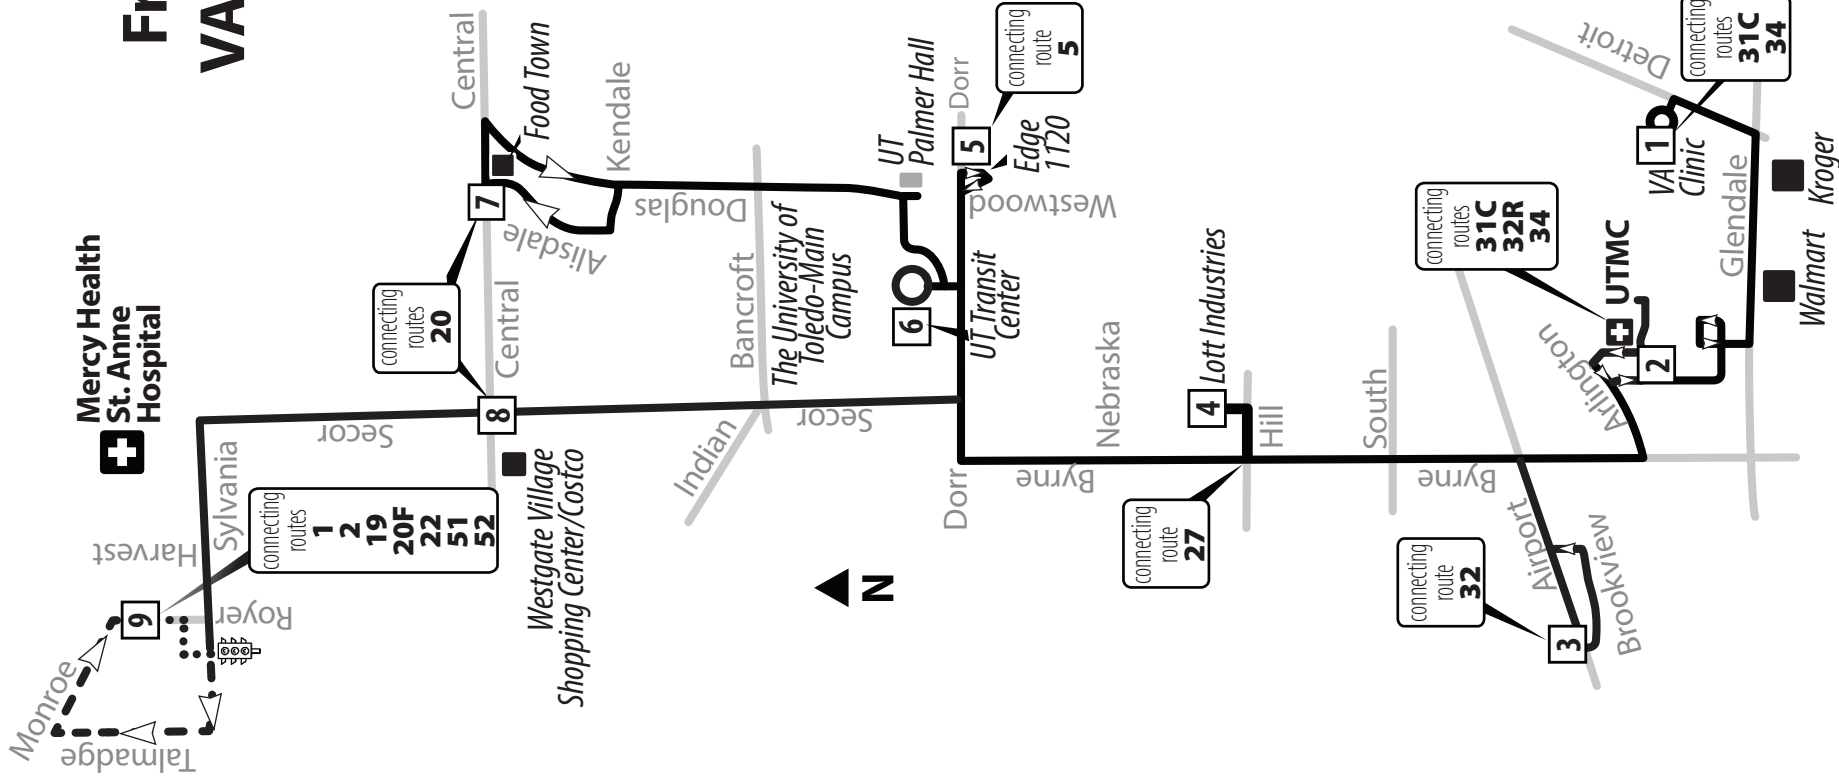

3 Monday-Friday Northbound (to Franklin Park Mall)

VA Clinic	UT Medical Center	Brookview & Airport	Lott Industries via Hill Ave.	UT Edge 1120	UT Transit Center	Secor & Central	Franklin Park Mall
1	2	3	4	5	6	8	9
—	—	—	—	—	6:52	7:00	7:15
6:48	6:58	7:12	—	7:26	7:30*	—	—
7:25	7:35	—	7:50	7:58	8:02	8:10	8:25
8:00	8:10	8:24	—	8:38	8:42	8:50	9:05
8:20	8:30	8:44	—	8:58	9:02	9:10	9:25
8:41	8:51	9:05	—	9:19	9:23	9:31	9:46
9:35	9:45	9:59	—	10:13	10:17	10:25	10:40
10:15	10:25	10:39	—	10:53	10:57	11:05	11:20
10:30	10:40	10:54	—	11:08	11:12	11:20	11:35
12:00	12:10	12:24	—	12:38	12:42	12:50	1:05
1:15	1:25	1:39	—	1:53	1:57	2:05	2:20
2:08	2:18	—	2:33	2:41	2:45	2:53	3:08
3:05	3:15	3:29	—	3:43	3:47	3:55	4:10
3:50	4:00	4:14	—	4:28	4:32	4:40	4:55
4:25	4:35	4:49	—	5:03	5:07	5:15	5:30
5:13	5:23	5:37	—	5:51	5:55*	—	—
—	—	—	—	—	6:30	6:38	6:53
6:13	6:23	6:37	—	6:51	6:55	7:03	7:18
7:13	7:23	7:37	—	7:51	7:55	8:03	8:18

Shaded areas denote afternoon times

*continues to Douglas/Food Town (below)

3 Monday-Friday Douglas/Food Town Loop

UT Transit Center	Food Town	UT Transit Center
6	7	6
7:30	7:40	7:50
10:10	10:20	10:30
2:30	2:40	2:50
6:10	6:20	6:30

Franklin Park Mall/ VA Clinic Crosstown

Additional bus stops are available between the timepoints.

- 7** Timepoint (not all stops shown)
- Northbound only
- Southbound only

schematic map not to scale

Effective Winter 2022

Timepoints

Timepoints are major locations or intersections along the route. At some timepoints, actual bus stops may be up to one block away from the intersection shown. Additional bus stops are located between timepoints.