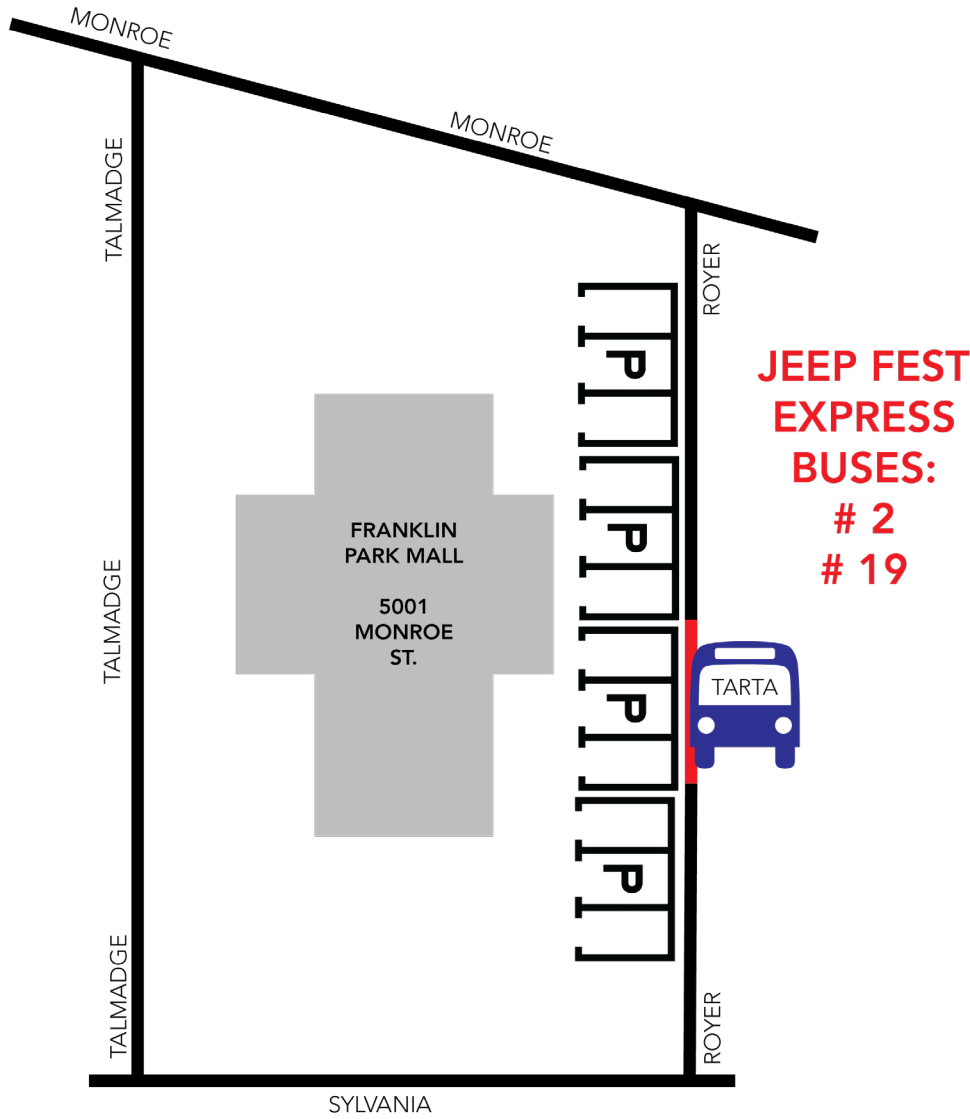

## Saturday August 7

#2 & #19  
Franklin Park  
Mall (Royer  
Road) to DT

:11

8:11a
9:11a
10:11a
11:11a
12:11p
1:11p
2:11p
3:11p
4:11p
5:11p
6:11p
7:11p
8:11p

#2 & #19  
Monroe at  
Erie (at Ted's Hamburger  
Shop) to FPM

:32 :40

8:40a	3:32p
9:02a	3:40p
9:32a	4:32p
9:40a	4:40p
10:32a	5:32p
10:40a	5:40p
11:32a	6:32p
11:40a	6:40p
12:32p	7:32p
12:40p	7:40p
1:32p	8:32p
1:40p	8:40p
2:32p	
2:40p	

**Last Bus  
at 9:32**

**9:32p  
Last Bus**

### TARTA JEEP FEST EXPRESS BUS STOP

#2 PICKUP GOING TO DOWNTOWN  
#19 PICKUP GOING TO DOWNTOWN

### SATURDAY JEEP FEST EXPRESS

#2 DROPOFF & PICKUP TO/FROM FRANKLIN PARK MALL  
#19 DROPOFF & PICKUP TO/FROM FRANKLIN PARK MALL