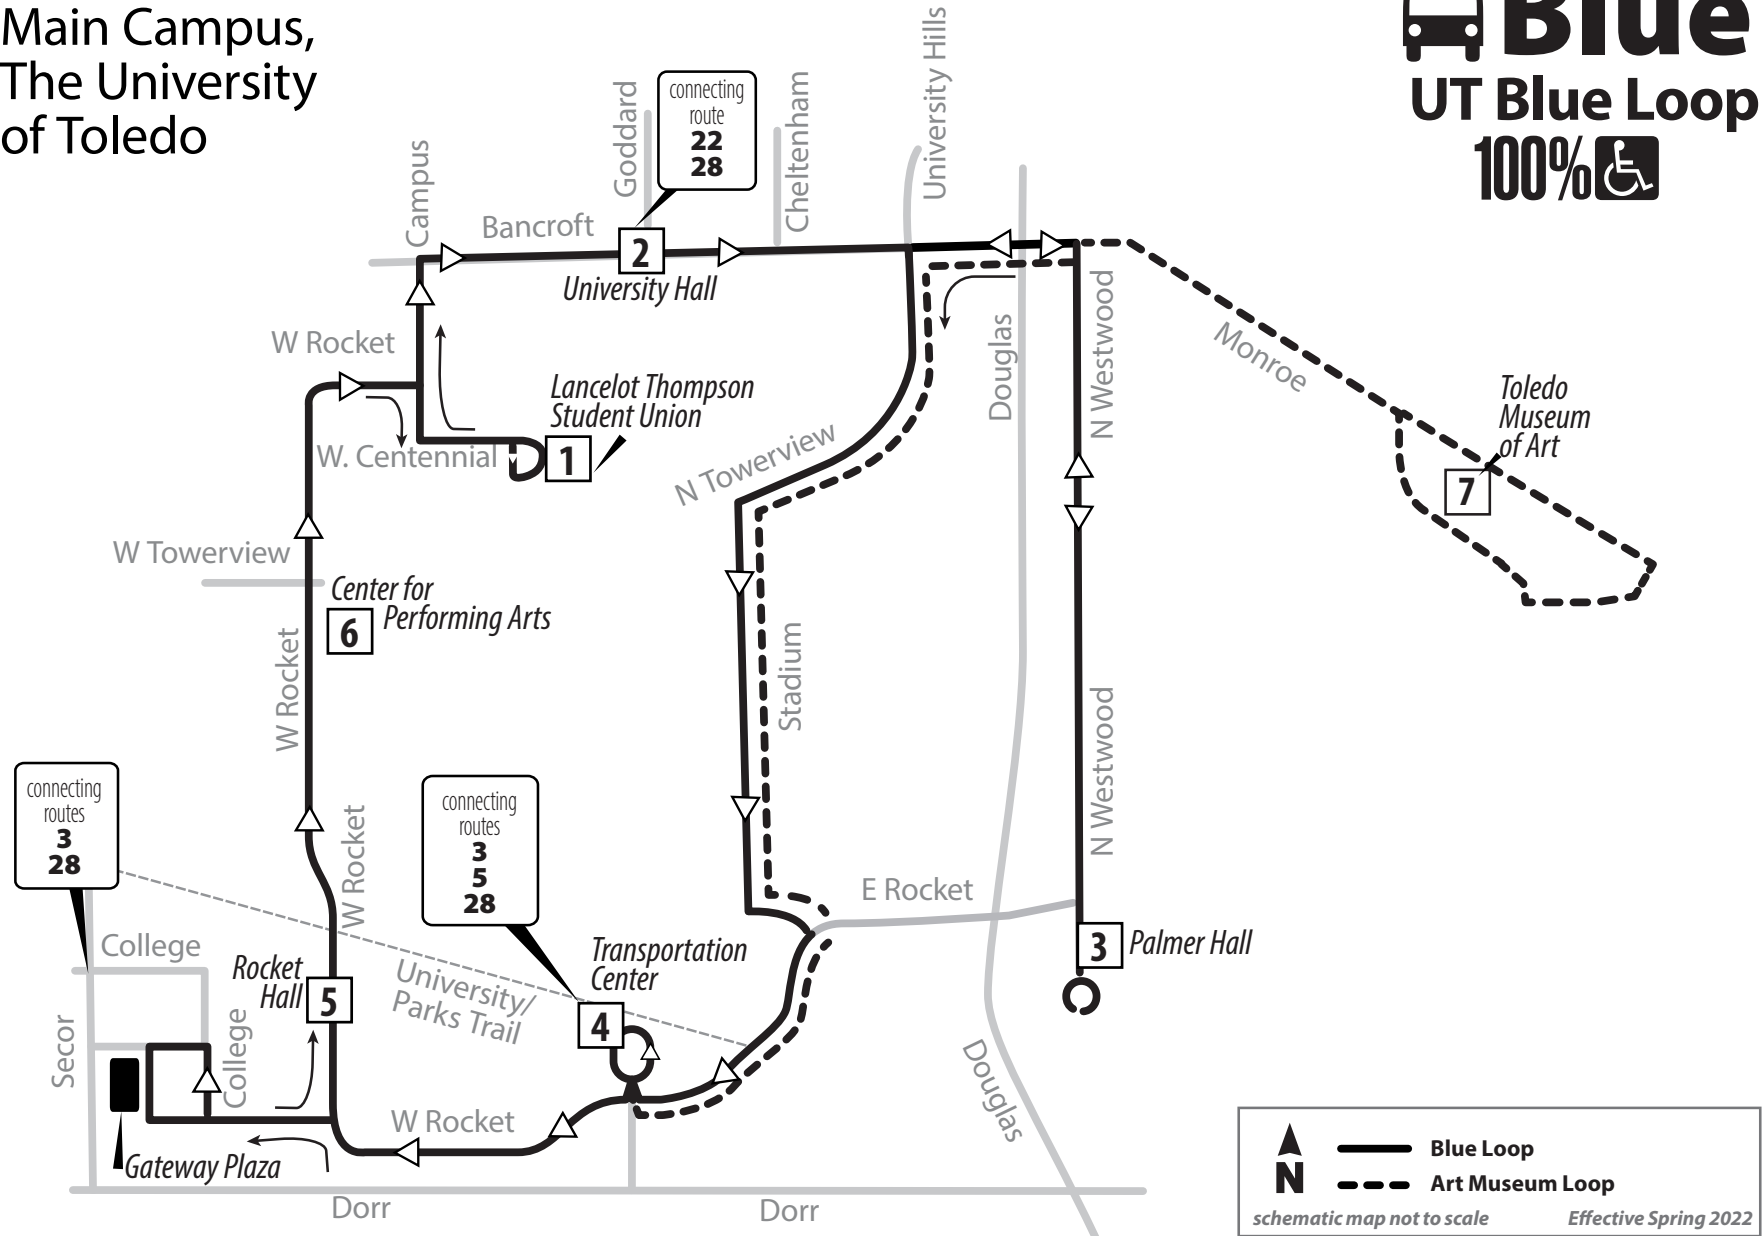

Main Campus, The University of Toledo

Blue UT Blue Loop 100%

Contact Us

Information Line/Hours
 419-243-RIDE (7433)
 TTY Users: 7-1-1 or 1-800-750-0750
 Monday – Friday: 7 a.m. – 6 p.m.
 Saturday/Sunday: 8 a.m. – 5 p.m.

Bus Route Timetable and Map

UT Blue Loop

Monday-Thursday 7:32 a.m. – 10:32 p.m.
 Friday 7:32 a.m. – 7:32 p.m.

Blue Loop follows the University of Toledo Academic Calendar. Service does not operate during the summer or when class is not in session

Shaded areas denote afternoon times

Connecting:

- Bancroft and Goddard St.
- Carter Hall W
- Carter Hall SW
- Center for Performing Arts
- Driscoll Alumni Center
- Gateway Plaza
- Health and Human Services E
- International House
- Lancelot Thompson Student Union
- Larimer W
- Lot 13S
- Lot 19
- Lot 20
- McKinnon
- Ottawa House West E
- Palmer Hall
- Parks Trail E
- Rocket Hall
- Student Union
- W Garage E
- Old Town W
- Transportation Center
- Toledo Museum of Art