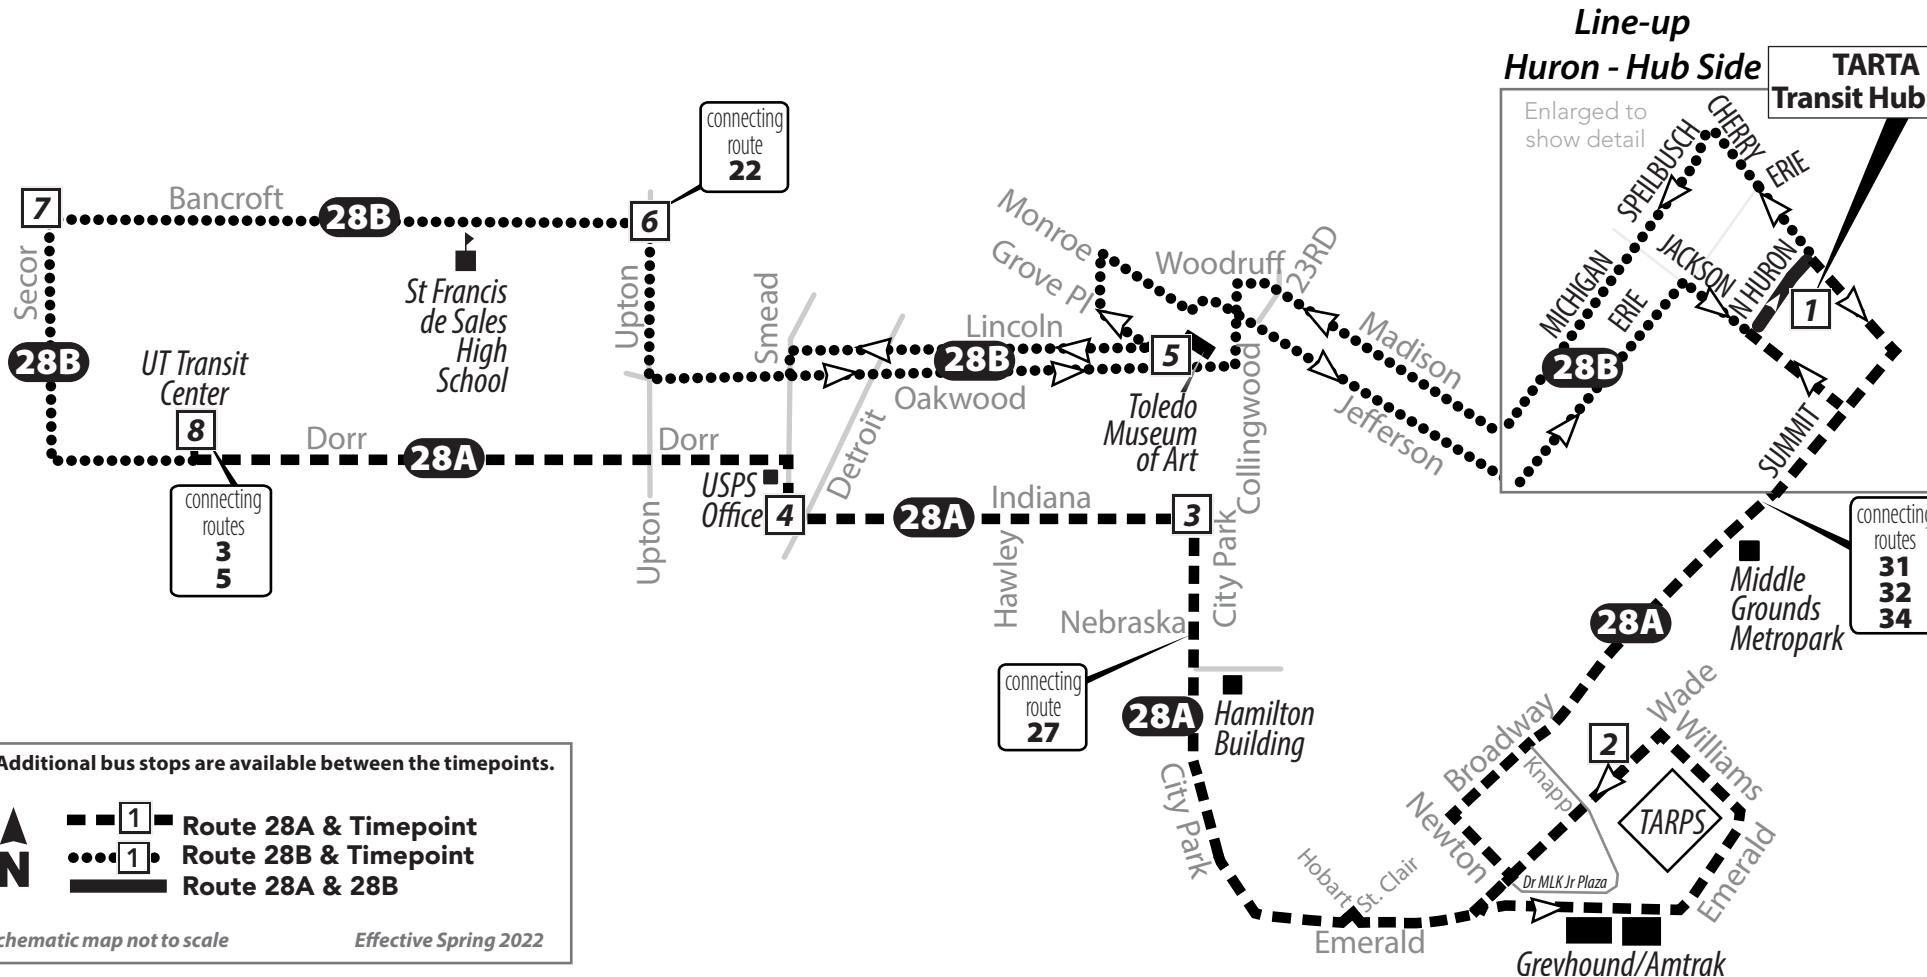

Shaded areas denote afternoon times

28 Saturday/Sunday Outbound from Downtown

Days Running	Route	TARTA Transit Hub	Greyhound Station	Art Museum	Indiana/City Park	Bancroft/Upton	Bancroft/Secor	Indiana/Smead	UT Transit Center
		1	2	5	3	6	7	4	8
Sat/Sun	28A	7:30	7:40	—	7:50	—	—	7:55	8:05
Sat/Sun	28B	9:00	—	9:15	—	9:25	9:31	—	9:40
Sat/Sun	28A	10:30	10:40	—	10:50	—	—	10:55	11:05
Sat/Sun	28B	12:00	—	12:15	—	12:25	12:31	—	12:40
Sat/Sun	28A	1:30	1:40	—	1:50	—	—	1:55	2:05
Sat/Sun	28B	3:00	—	3:15	—	3:25	3:31	—	3:40
Sat/Sun	28A	4:30	4:40	—	4:50	—	—	4:55	5:05
Sat/Sun	28B	6:00	—	6:15	—	6:25	6:31	—	6:40
Sat	28A	7:30	7:40	—	7:50	—	—	7:55	8:05

Mobile Apps

Routes can also be accessed through mobile apps like Google Maps, Moovit, Passio Go! and Transit App.

Holiday Service

Sunday service operates on these holidays: New Year's Day, Memorial Day, Independence Day (July 4), Labor Day, Thanksgiving Day and Christmas Day.

Timepoints

Timepoints are major locations or intersections along the route. At some timepoints, actual bus stops may be up to one block away from the intersection shown. Additional bus stops are located between timepoints.

Additional bus stops are available between the timepoints.

- 1 - Route 28A & Timepoint
- 1 - Route 28B & Timepoint
- Route 28A & 28B

schematic map not to scale Effective Spring 2022