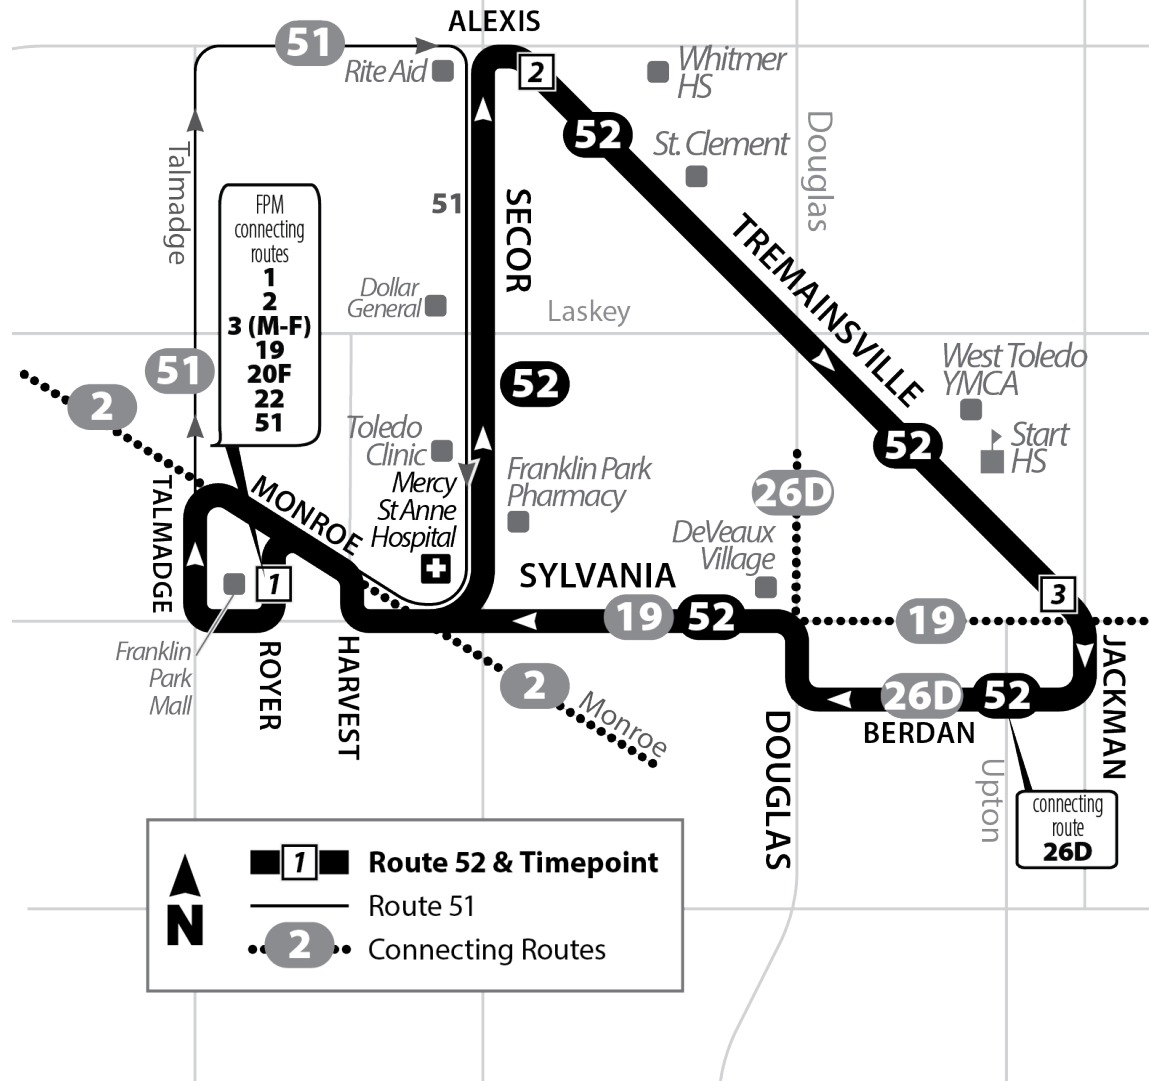

52 Monday-Friday Loop Service

Continues From	1	2	3	1	Continues As
	Franklin Park Mall	Alexis & Tremainsville	Tremainsville & Sylvania	Franklin Park Mall	
Gar	5:32	5:45	5:53	6:09	2
2	6:32	6:45	6:53	7:09	2
2	7:32	7:45	7:53	8:09	2
2	8:32	8:45	8:53	9:09	2
2	9:32	9:45	9:53	10:09	2
2	10:32	10:45	10:53	11:09	2
2	11:32	11:45	11:53	12:09	2
2	12:32	12:45	12:53	1:09	2
2	1:32	1:45	1:53	2:09	2
2	2:32	2:45	2:53	3:09	2
2	3:32	3:45	3:53	4:09	2
2	4:32	4:45	4:53	5:09	2
2	5:32	5:45	5:53	6:09	2
2	6:32	6:45	6:53	7:09	2
2	7:32	7:45	7:53	8:09	2
2	8:32	8:45	8:53	9:09	Gar

Las áreas sombreadas indican horas de la tarde.

52 Saturday Loop Service

Continues From	1	2	3	1	Continues As
	Franklin Park Mall	Alexis & Tremainsville	Tremainsville & Sylvania	Franklin Park Mall	
Gar	8:30	8:43	8:51	9:07	19
19	10:30	10:43	10:51	11:07	19
19	12:30	12:43	12:51	1:07	19
19	2:30	2:43	2:51	3:07	19
19	4:30	4:43	4:51	5:07	19
19	6:30	6:43	6:51	7:07	19
19	8:30	8:43	8:51	9:07	Gar

Las áreas sombreadas indican horas de la tarde.

52 Tremainsville Loop

No Downtown Service

COVID-19 Protocol

- No fares required until further notice.
- All riders must wear a facial covering over their mouth and nose through September 13, 2021 per the Transportation Security Administration (TSA).
- TARTA will provide complimentary facial coverings for riders who may need them.
- Inside the bus, riders should adhere to social distancing guidelines.

Mobile Apps

Routes can also be accessed through mobile apps like Google Maps, Moovit, Passio Go! and Transit App.

No Sunday/Holiday Service

No service: Sunday, New Year's Day, Memorial Day, Independence Day, Labor Day, Thanksgiving Day, and Christmas Day.

Social Media

Follow Us On Social Media

- ToledoAreaRTA
- Tarta_Toledo
- Tarta_RTAs

TARTA does not pick-up and drop-off passengers in construction zones

51/52

Bus Route Timetable and Map

52 Franklin Park Mall via Secor/Tremainsville/Berdan/Sylvania

Connects to 2 at FPM for connection to Downtown. 51 on reverse side.

Effective June 28, 2021
A partir del 28 de junio de 2021

Franklin Park Mall (FPM)
connecting DeVeaux Village, Start High School, St. Anne's Hospital, St. Clement Catholic Church, Toledo Clinic, West Toledo YMCA

TARTA
TAKING YOU PLACES