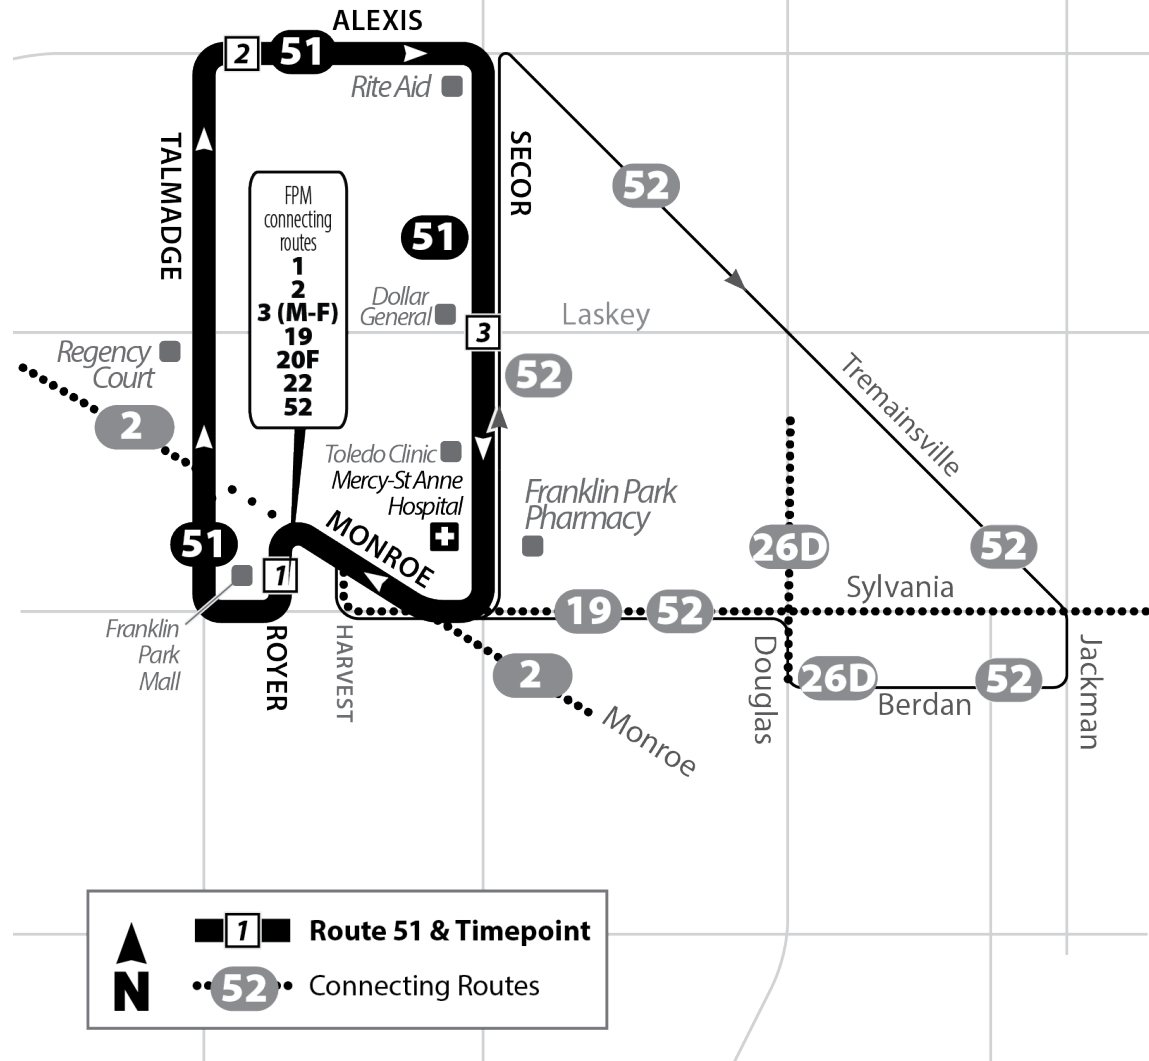

51 Monday-Friday Loop Service					
Continues From	1	2	3	1	Continues As
	Franklin Park Mall	Alexis & Talmadge	Secor & Laskey	Franklin Park Mall	
Gar	5:30	5:38	5:44	5:51	19
19	6:30	6:38	6:44	6:51	19
19	7:30	7:38	7:44	7:51	19
19	8:30	8:38	8:44	8:51	19
19	9:30	9:38	9:44	9:51	19
19	10:30	10:38	10:44	10:51	19
19	11:30	11:38	11:44	11:51	19
19	12:30	12:38	12:44	12:51	19
19	1:30	1:38	1:44	1:51	19
19	2:30	2:38	2:44	2:51	19
19	3:30	3:38	3:44	3:51	19
19	4:30	4:38	4:44	4:51	19
19	5:30	5:38	5:44	5:51	19
19	6:30	6:38	6:44	6:51	19
19	7:30	7:38	7:44	7:51	19
Las áreas sombreadas indican horas de la tarde.					

51 Saturday Loop Service					
Continues From	1	2	3	1	Continues As
	Franklin Park Mall	Alexis & Talmadge	Secor & Laskey	Franklin Park Mall	
19	9:30	9:38	9:44	9:51	19
19	11:30	11:38	11:44	11:51	19
19	1:30	1:38	1:44	1:51	19
19	3:30	3:38	3:44	3:51	19
19	5:30	5:38	5:44	5:51	19
19	7:30	7:38	7:44	7:51	19
19	9:30	9:38	9:44	9:51	Gar
Las áreas sombreadas indican horas de la tarde.					

51 Talmadge/Secor Loop

No Downtown Service

Contact Us

Information Line

419-243-RIDE (7433)

TTY Users: 7-1-1 or 1-800-750-0750

Monday – Friday: 7 a.m. – 6 p.m.

Saturday: 8 a.m. – 5 p.m.

Call-A-Ride

Reservations: 419-243-7433

Monday – Friday: 7 a.m. – 3 p.m.

Saturday: 8 a.m. – 3 p.m.

No Sunday or Holidays

TARPS

Reservations: 419-382-9901

Monday – Sunday: 9 a.m. – 5 p.m.

Holidays: 10 a.m. – 2 p.m.

Reservations may be made up to

seven days in advance

Cancellation Line: 419-382-9915

(24 hours a day)

Sign up for TARTA Text Alerts by

visiting TARTA.com or text the

word TARTA to 41411

All TARTA routes are available

online at TARTA.com.

Toledo Area Regional Transit Authority

1127 W Central Ave

P.O. Box 792

Toledo, Ohio 43697-0792

TARTA.com

info@tarta.com