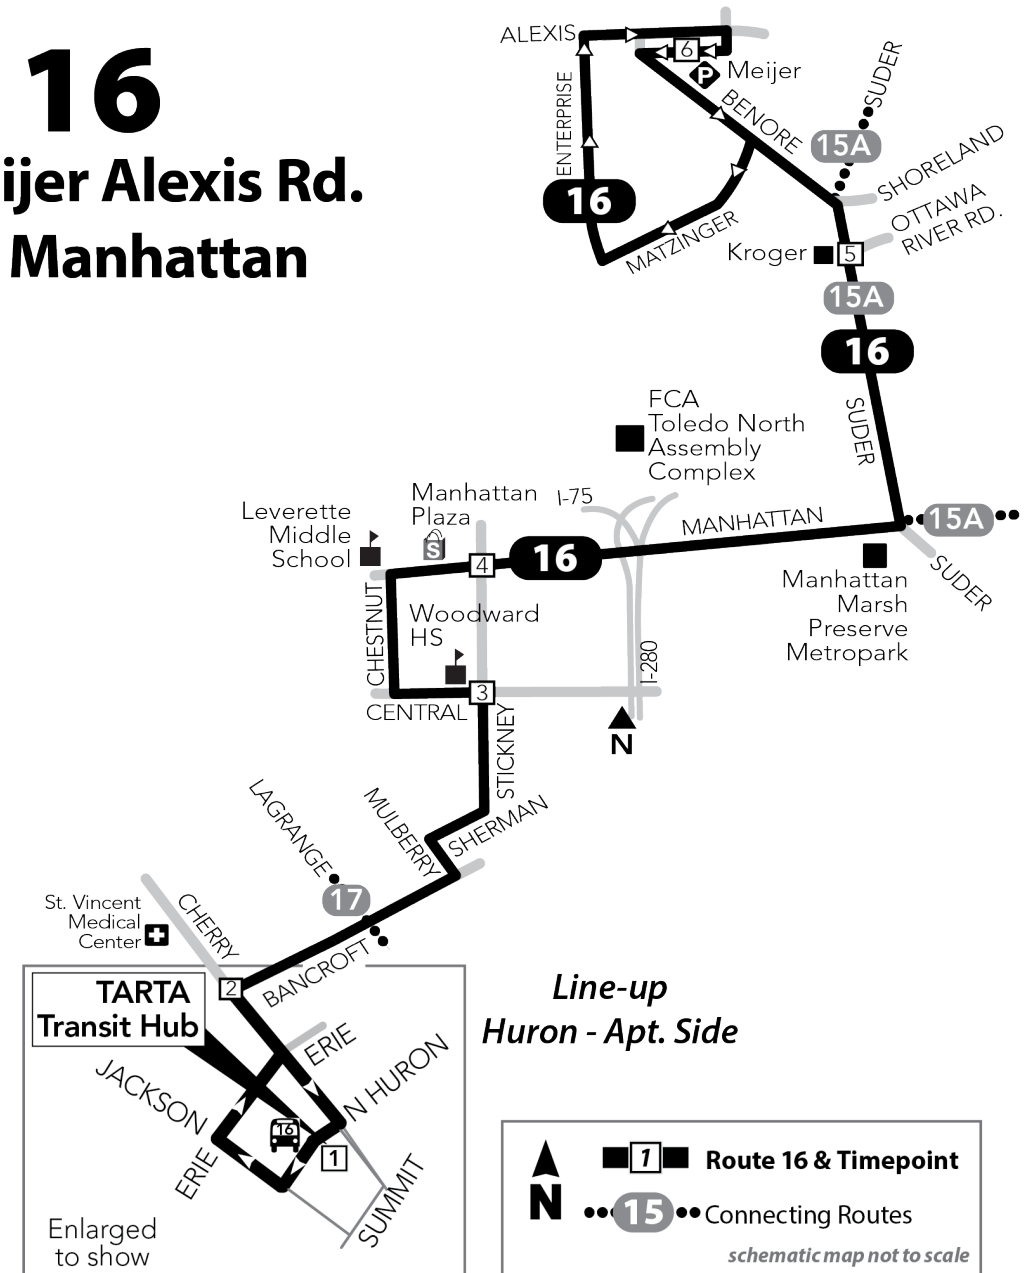

Las áreas sombreadas indican horas de la tarde.

16 Saturday Inbound (to Downtown)

Continues From	6	5	4	3	2	1
	Meijer Alexis	Suder/Ottawa River	Manhattan Plaza	Central/Stickney	Cherry/Bancroft	TARTA Transit Hub
Gar	8:09	8:14	8:25	8:31	8:37	8:45
16	9:39	9:44	9:55	10:01	10:07	10:15
16	11:09	11:14	11:25	11:31	11:37	11:45
16	12:39	12:44	12:55	1:01	1:07	1:15
16	2:09	2:14	2:25	2:31	2:37	2:45
16	3:39	3:44	3:55	4:01	4:07	4:15
16	5:09	5:14	5:25	5:31	5:37	5:45

Shaded areas denote afternoon times

16 Saturday Outbound (from Downtown)

Continues From	1	2	3	4	5	6	Continues As
	TARTA Transit Hub	Cherry/Bancroft	Central/Stickney	Manhattan Plaza	Suder/Ottawa River	Meijer Alexis	
9:00	9:05	9:12	9:17	9:28	9:39	16	
10:30	10:35	10:42	10:47	10:58	11:09	16	
12:00	12:05	12:12	12:17	12:28	12:39	16	
1:30	1:35	1:42	1:47	1:58	2:09	16	
3:00	3:05	3:12	3:17	3:28	3:39	16	
4:30	4:35	4:42	4:47	4:58	5:09	16	
6:00	6:05	6:12	6:17	6:28	6:39	Gar	

Las áreas sombreadas indican horas de la tarde.

16 Meijer Alexis Rd. via Manhattan

Line-up
Huron - Apt. Side

Route 16 & Timepoint
Connecting Routes
schematic map not to scale

Enlarged to show