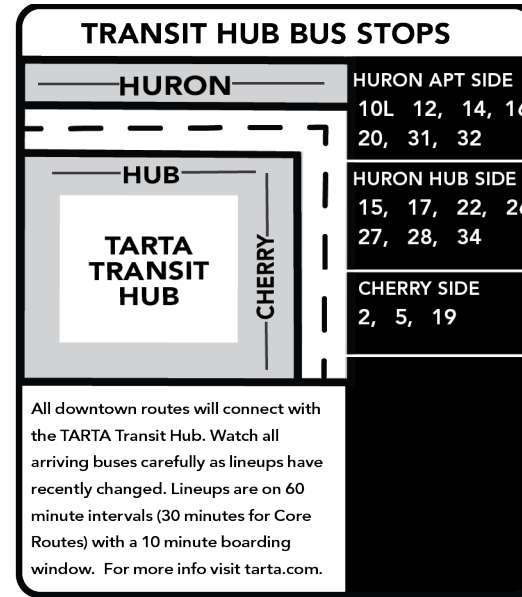

Getting Off the Bus

- Wait for the bus to stop before standing.
- When possible, exit through the back doors to allow new riders to board quickly.
- Wait until the bus leaves before crossing the street so you have a clear field of vision.

TARTA does not pick-up and drop-off passengers in construction zones

Mobile Apps

Routes can also be accessed through mobile apps like Google Maps, Moovit, Passio Go! and Transit App.

15 Saturday Inbound (to Downtown)						
Via Route	7	6	4	3	2	1
	Alexis Meijer	Ottawa River/Suder	108th/Summit	Suder/Summit	Galena/Summit	TARTA Transit Hub
A	8:05	8:11	—	8:20	8:28	8:40
E	9:34	9:40	9:50	9:53	9:58	10:10
A	11:05	11:11	—	11:20	11:28	11:40
E	12:39	12:45	12:55	12:58	1:03	1:15
A	2:05	2:11	—	2:20	2:28	2:40
E	3:34	3:40	3:50	3:53	3:58	4:10
A	5:05	5:11	—	5:20	5:28	5:40
E	6:34	6:40	6:50	6:53	6:58	7:10

Shaded areas denote afternoon times

15 Saturday Outbound (from Downtown)							
Via Route	1	2	3	4	6	7	
	TARTA Transit Hub	Galena/Summit	Suder/Summit	108th/Summit	Ottawa River/Suder	Alexis Meijer	Continues As
A	9:00	9:12	9:19	—	9:27	9:34	E
E	10:30	10:42	10:47	10:50	10:58	11:05	A
A	12:00	12:12	12:19	—	12:27	12:34	E
E	1:30	1:42	1:47	1:50	1:58	2:05	A
A	3:00	3:12	3:19	—	3:27	3:34	E
E	4:30	4:42	4:47	4:50	4:58	5:05	A
A	6:00	6:12	6:19	—	6:27	6:34	E
E	7:30	7:42	7:47	7:50	7:58	8:05	Gar

Las áreas sombreadas indican horas de la tarde.

Contact Us

Information Line

419-243-RIDE (7433)

TTY Users: 7-1-1 or 1-800-750-0750

Monday – Friday: 7 a.m. – 6 p.m.

Saturday: 8 a.m. – 5 p.m.

Call-A-Ride

Reservations: 419-243-7433

Monday – Friday: 7 a.m. – 3 p.m.

Saturday: 8 a.m. – 3 p.m.

No Sunday or Holidays

TARPS

Reservations: 419-382-9901

Monday – Sunday: 9 a.m. – 5 p.m.

Holidays: 10 a.m. – 2 p.m.

Reservations may be made up to

seven days in advance

Cancellation Line: 419-382-9915

(24 hours a day)

Sign up for TARTA Text Alerts by

visiting TARTA.com or text the

word TARTA to 41411

All TARTA routes are available online at TARTA.com.

Toledo Area Regional Transit Authority

1127 W Central Ave

P.O. Box 792

Toledo, Ohio 43697-0792

TARTA.com

info@tarta.com

Bus Route Timetable and Map

15A Meijer Alexis Rd. via Suder/Mayo 15E Meijer Alexis Rd. via Summit/Point Place

Effective June 28, 2021

A partir del 28 de junio de 2021

Meijer Alexis Road

connecting Crane's Landing (15A), Detwiler Park, Kroger on Suder (15A), Jamie Farr Park, Manhattan Marsh Preserve Metropark and Point Place (15E)

TAKING YOU PLACES