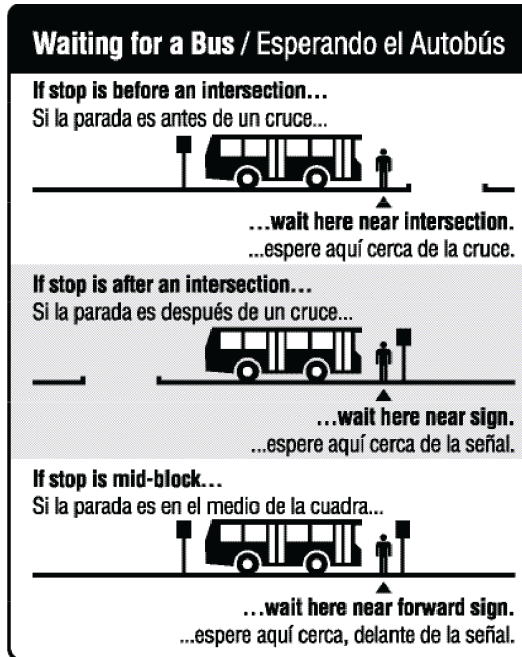

Getting Off the Bus

- Wait for the bus to stop before standing.
- When possible, exit through the back doors to allow new riders to board quickly.
- Wait until the bus leaves before crossing the street so you have a clear field of vision.

TARTA does not pick-up and drop-off passengers in construction zones

Mobile Apps

Routes can also be accessed through mobile apps like Google Maps, Moovit, Passio Go! and Transit App.

15 Saturday Inbound (to Downtown)						
Via Route	7	6	4	3	2	1
	Alexis Meijer	Ottawa River/Suder	108th/Summit	Suder/Summit	Galena/Summit	TARTA Transit Hub
A	8:05	8:11	—	8:20	8:28	8:40
E	9:34	9:40	9:50	9:53	9:58	10:10
A	11:05	11:11	—	11:20	11:28	11:40
E	12:39	12:45	12:55	12:58	1:03	1:15
A	2:05	2:11	—	2:20	2:28	2:40
E	3:34	3:40	3:50	3:53	3:58	4:10
A	5:05	5:11	—	5:20	5:28	5:40
E	6:34	6:40	6:50	6:53	6:58	7:10

Shaded areas denote afternoon times

15 Saturday Outbound (from Downtown)							
Via Route	1	2	3	4	6	7	
	TARTA Transit Hub	Galena/Summit	Suder/Summit	108th/Summit	Ottawa River/Suder	Alexis Meijer	Continues As
A	9:00	9:12	9:19	—	9:27	9:34	E
E	10:30	10:42	10:47	10:50	10:58	11:05	A
A	12:00	12:12	12:19	—	12:27	12:34	E
E	1:30	1:42	1:47	1:50	1:58	2:05	A
A	3:00	3:12	3:19	—	3:27	3:34	E
E	4:30	4:42	4:47	4:50	4:58	5:05	A
A	6:00	6:12	6:19	—	6:27	6:34	E
E	7:30	7:42	7:47	7:50	7:58	8:05	Gar

Las áreas sombreadas indican horas de la tarde.

Contact Us

Information Line

419-243-RIDE (7433)

TTY Users: 7-1-1 or 1-800-750-0750

Monday – Friday: 7 a.m. – 6 p.m.

Saturday: 8 a.m. – 5 p.m.

Call-A-Ride

Reservations: 419-243-7433

Monday – Friday: 7 a.m. – 3 p.m.

Saturday: 8 a.m. – 3 p.m.

No Sunday or Holidays

TARPS

Reservations: 419-382-9901

Monday – Sunday: 9 a.m. – 5 p.m.

Holidays: 10 a.m. – 2 p.m.

Reservations may be made up to

seven days in advance

Cancellation Line: 419-382-9915

(24 hours a day)

Sign up for TARTA Text Alerts by

visiting TARTA.com or text the

word TARTA to 41411

All TARTA routes are available online at TARTA.com.

Toledo Area Regional Transit Authority

1127 W Central Ave

P.O. Box 792

Toledo, Ohio 43697-0792

TARTA.com

info@tarta.com

Bus Route Timetable and Map

15A Meijer Alexis Rd. via Suder/Mayo 15E Meijer Alexis Rd. via Summit/Point Place

Effective June 28, 2021

A partir del 28 de junio de 2021

Meijer Alexis Road

connecting Crane's Landing (15A), Detwiler Park, Kroger on Suder (15A), Jamie Farr Park, Manhattan Marsh Preserve Metropark and Point Place (15E)

TAKING YOU PLACES