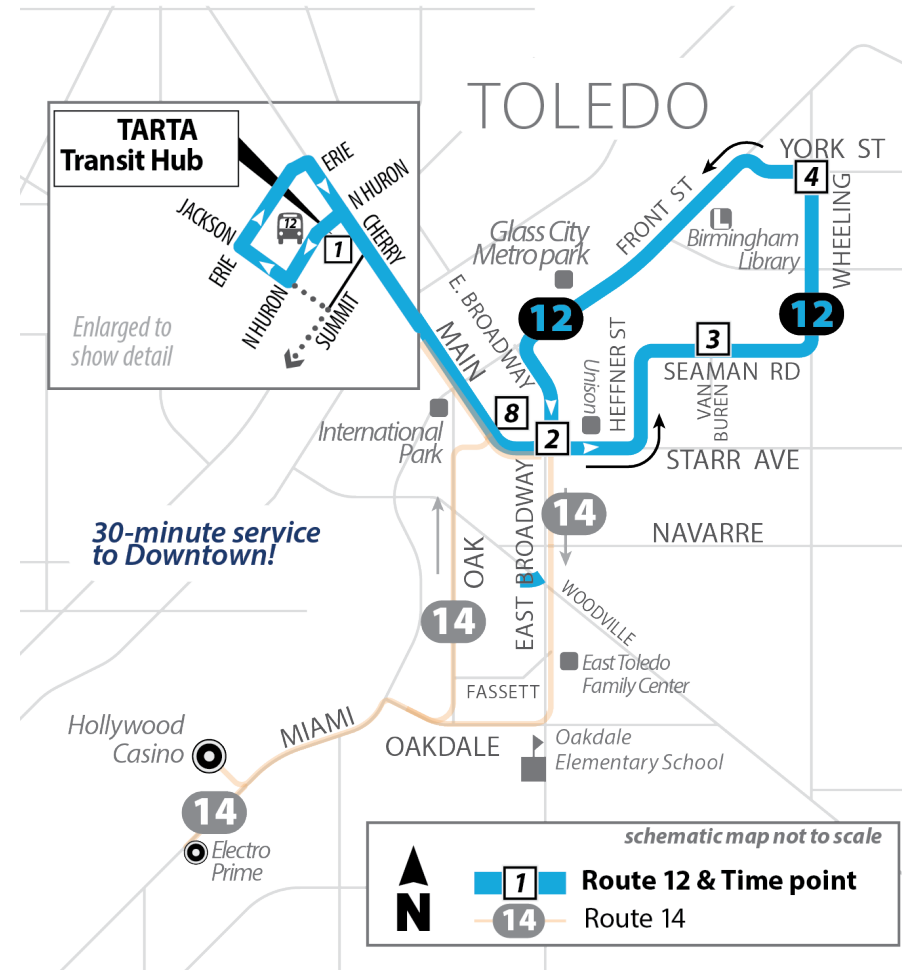

Shaded areas denote afternoon times

12 & 14 Monday-Friday

Outbound (from Downtown)

via Route	TARTA Transit Hub	Starr & East Broadway	Seaman & VanBuren	East Broadway & Oakdale	Hollywood Casino	Continues As
	1	2	3	5	6	
12	7:30	7:41	7:49	—	—	12
14	8:00	8:11	—	8:18	8:27	14
12	8:30	8:41	8:49	—	—	12
14	9:00	9:11	—	9:18	9:27	14
12	9:30	9:41	9:49	—	—	12
14	10:00	10:11	—	10:18	10:27	14
12	10:30	10:41	10:49	—	—	12
14	11:00	11:11	—	11:18	11:27	14
12	11:30	11:41	11:49	—	—	12
14	12:00	12:11	—	12:18	12:27	14
12	12:30	12:41	12:49	—	—	12
14	1:00	1:11	—	1:18	1:27	14
12	1:30	1:41	1:49	—	—	12
14	2:00	2:11	—	2:18	2:27	14
12	2:30	2:41	2:49	—	—	12
14	3:00	3:11	—	3:18	3:27	14
12	3:30	3:41	3:49	—	—	12
14	4:00	4:11	—	4:18	4:27	14
12	4:30	4:41	4:49	—	—	12
14	5:00	5:11	—	5:18	5:27	14
12	5:30	5:41	5:49	—	—	12
14	6:00	6:11	—	6:18	6:27	14
12	6:30	6:41	6:49	—	—	12
14	7:00	7:11	—	7:18	7:27	Gar
12	7:30	7:41	7:49	—	—	Gar

Las áreas sombreadas indican horas de la tarde.

TARTA does not pick-up and drop-off passengers in construction zones

12 Birmingham via Main/Starr/Front