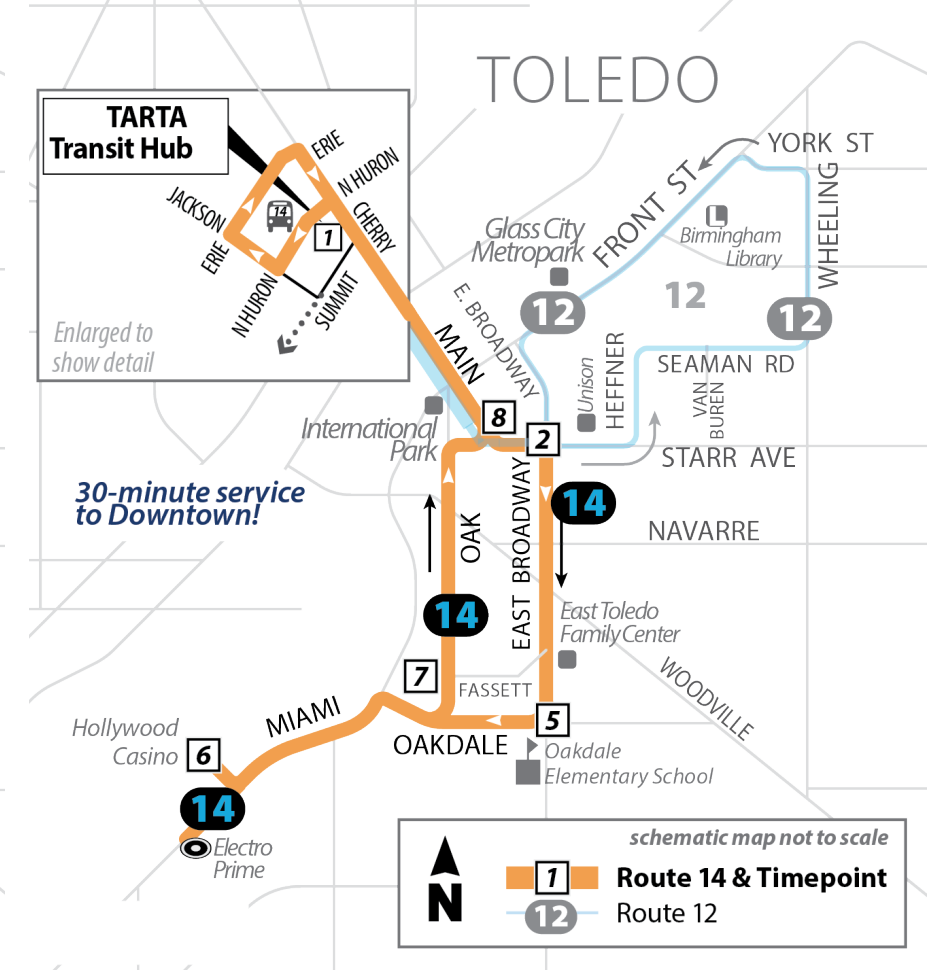

14 Hollywood Casino Via East Broadway

No Sunday or Holiday Service

Sunday, New Year's Day, Memorial Day, Independence Day, Labor Day, Thanksgiving Day, and Christmas Day.