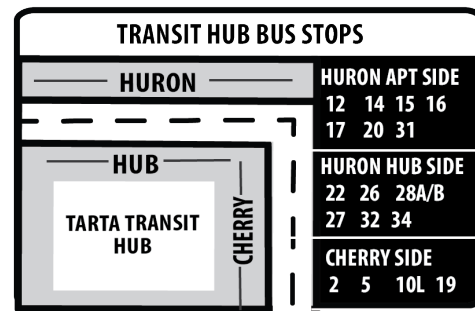

## Rear Door Boarding

- All riders are required to board using the rear door.

## Social Distancing

- TARTA is limiting the number of customers plus wheelchairs per vehicle.
- Inside the bus, riders need to adhere to social distancing guidelines.
- TARTA may run a shadow bus service to address overflow demand without compromising safety. This service runs behind the main bus to pick up riders on essential trips.