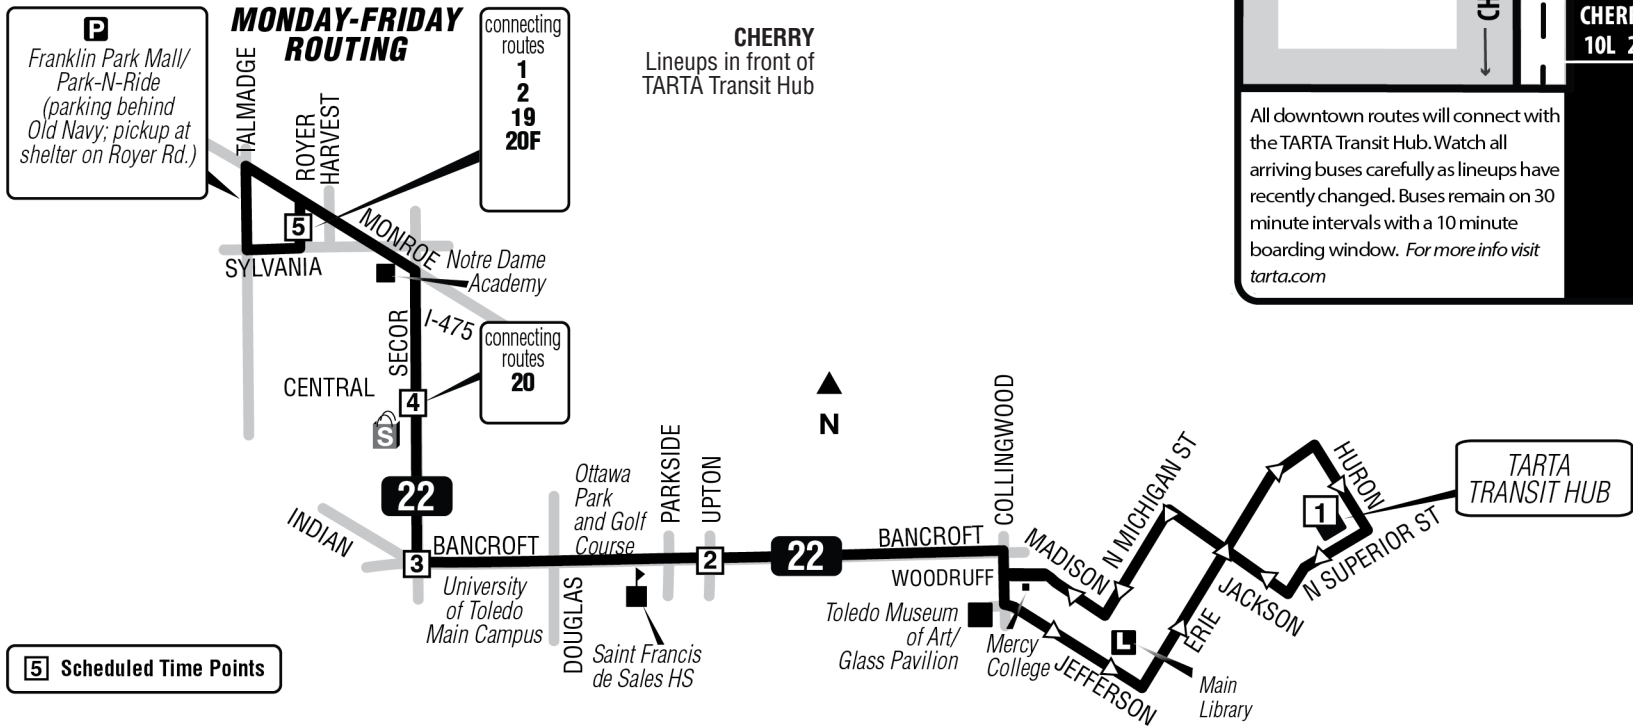

22 Bancroft via UT Campus/ Franklin Park

Effective August 16, 2020
A partir del 16 de agosto de 2020

5 Scheduled Time Points

- 1** Scheduled Time Point
- P** Park-N-Ride Location
- S** Retail Center
- L** Toledo-Lucas County Public Library

CHERRY
Lineups in front of TARTA Transit Hub

TRANSIT HUB BUS STOPS

HURON	HURON
←	12 14 15 16 17 19 20
HUB	HUB
→	2 5 28A/B 27 31 32
CHERRY	CHERRY
↓	10L 22 26

All downtown routes will connect with the TARTA Transit Hub. Watch all arriving buses carefully as lineups have recently changed. Buses remain on 30 minute intervals with a 10 minute boarding window. For more info visit tarta.com

Shaded areas denote afternoon times.

Notes: CHERRY Lineups in front of TARTA Transit Hub
◆ Timepoint for stop on Royer Rd between Monroe St and Sylvania Ave

TARTA

Toledo Area Regional Transit Authority
1127 W Central Ave
P.O. Box 792
Toledo, Ohio 43697-0792
419-243-RIDE (7433)
TARTA.com

22 Saturday Outbound

1 TARTA Transit Hub	2 Bancroft-Upton	3 Bancroft-Secor	4 Westgate Village	5 Franklin Park Mall ◆
9:00	9:20	9:24	9:28	9:38
10:30	10:50	10:54	10:58	11:08
12:00	12:20	12:24	12:28	12:38
1:30	1:50	1:54	1:58	2:08
3:00	3:20	3:24	3:28	3:38
4:30	4:50	4:54	4:58	5:08
6:00	6:20	6:24	6:28	6:38