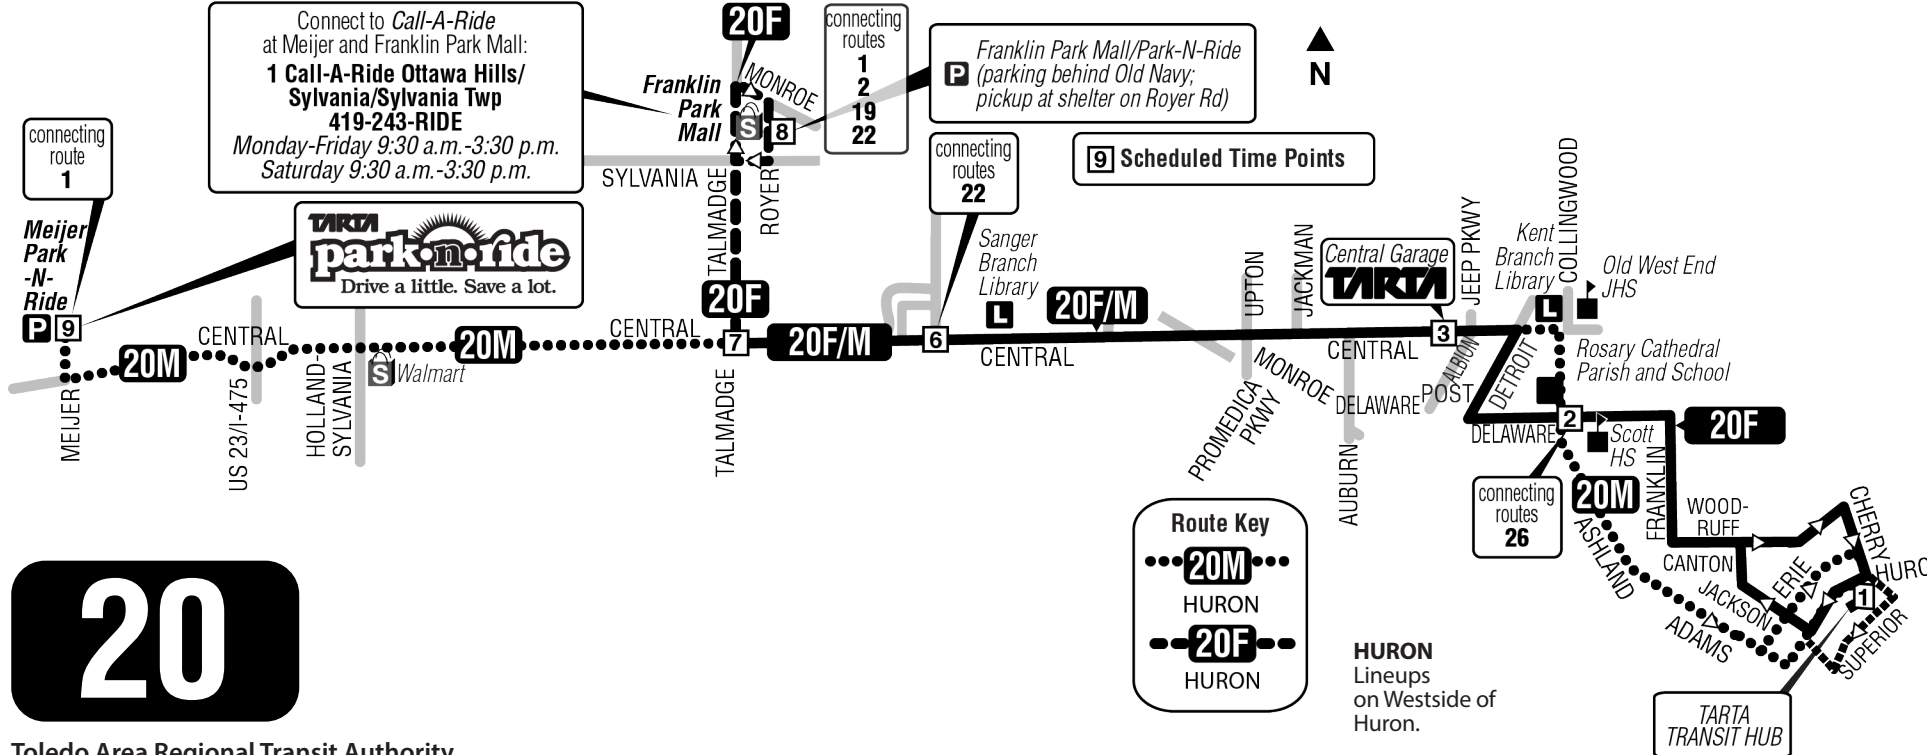

20F Central/Franklin Park

20M Central/Meijer Drive

Effective August 16, 2020

A partir del 16 de agosto de 2020

Toledo Area Regional Transit Authority
1127 W Central Ave
P.O. Box 792
Toledo, Ohio 43697-0792
419-243-RIDE (7433)
TARTA.com
TARTA

20 Monday-Friday Inbound (to Downtown)

20 Monday-Friday Outbound (from Downtown)

Via Route	9	8	7	6	3	2	1
	Meijer Drive	Franklin Park Mall	Central-Talmadge	Central-Secor	Central-Garage	Collingwood-Delaware	TARTA Transit Hub
F	—	6:40	6:46	6:49	6:58	7:03	7:13
M	8:10	—	8:18	8:21	8:30	8:35	8:45
F	—	9:42	9:48	9:51	10:00	10:05	10:15
M	11:10	—	11:18	11:21	11:30	11:35	11:45
F	—	12:42	12:48	12:51	1:00	1:05	1:15
M	2:10	—	2:18	2:21	2:30	2:35	2:45
F	—	3:42	3:48	3:51	4:00	4:05	4:15
M	5:10	—	5:18	5:21	5:30	5:35	5:45
F	—	6:42	6:48	6:51	7:00	7:05	7:15

Shaded areas denote afternoon times.

NOTES: HURON Lineups on Westside of Huron
 ♦ Timepoint for stop on Royer Road between Monroe Street and Sylvania Avenue

Route 20 service unavailable: Sundays, New Year's Day, Memorial Day, Independence Day, Labor Day,

Routes:
 F Franklin Park Mall
 M Meijer Drive via Central Ave
 W Westgate

20

20 Saturday Inbound

20 Saturday Outbound

Via Route	9	8	7	6	3	2	1
	Meijer Drive	Franklin Park Mall	Central-Talmadge	Central-Secor	Central-Garage	Collingwood-Delaware	TARTA Transit Hub
M	8:10	—	8:18	8:21	8:30	8:35	8:45
F	—	9:42	9:48	9:51	10:00	10:05	10:15
M	11:10	—	11:18	11:21	11:30	11:35	11:45
F	—	12:42	12:48	12:51	1:00	1:05	1:15
M	2:10	—	2:18	2:21	2:30	2:35	2:45
F	—	3:42	3:48	3:51	4:00	4:05	4:15
M	5:10	—	5:18	5:21	5:30	5:35	5:45