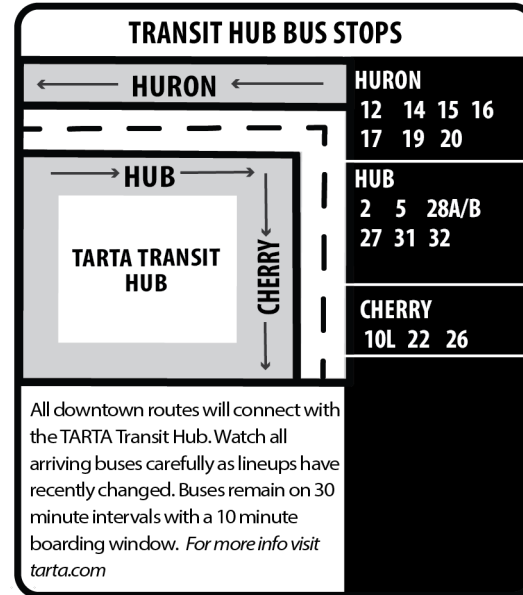

Shaded areas denote afternoon times.

NOTES: HURON Lineups on Westside of Huron
♦ Timepoint for stop on Royer Road between Monroe Street and Sylvania Avenue

Route 20 service unavailable: Sundays, New Year's Day, Memorial Day, Independence Day, Labor Day,

All TARTA routes are available online at TARTA.com. Routes can also be accessed through mobile apps like Google Maps, PassioGo and Transit App.

Sign up for TARTA Text Alerts by visiting TARTA.com

Follow Us On Social Media

Routes:
F Franklin Park Mall
M Meijer Drive via Central Ave
W Westgate

20

20 Saturday Inbound

20 Saturday Outbound

Via Route	9	8	7	6	3	2	1
	Meijer Drive	Franklin Park Mall	Central-Talmadge	Central-Secor	Central-Garage	Collingwood-Delaware	TARTA Transit Hub
M	8:10	—	8:18	8:21	8:30	8:35	8:45
F	—	9:42	9:48	9:51	10:00	10:05	10:15
M	11:10	—	11:18	11:21	11:30	11:35	11:45
F	—	12:42	12:48	12:51	1:00	1:05	1:15
M	2:10	—	2:18	2:21	2:30	2:35	2:45
F	—	3:42	3:48	3:51	4:00	4:05	4:15
M	5:10	—	5:18	5:21	5:30	5:35	5:45

Via Route	1	2	3	6	7	8	9
	TARTA Transit Hub	Collingwood-Delaware	Central-Garage	Central-Secor	Central-Talmadge	Franklin Park Mall	Meijer Drive
F	9:00	9:15	9:20	9:30	9:33	9:42	—
M	10:30	10:43	10:48	10:58	11:01	—	11:10
F	12:00	12:15	12:20	12:30	12:33	12:42	—
M	1:30	1:43	1:48	1:58	2:01	—	2:10
F	3:00	3:15	3:20	3:30	3:33	3:42	—
M	4:30	4:43	4:48	4:58	5:01	—	5:10
F	6:00	6:15	6:20	6:30	6:33	6:42	—

Shaded areas denote afternoon times.

HURON LINEUPS ON WESTSIDE OF HURON

Waiting for a Bus / Esperando el Autobús

If stop is before an intersection...
Si la parada es antes de un cruce...

...wait here near intersection.
...espere aquí cerca de la cruce.

If stop is after an intersection...
Si la parada es después de un cruce...

...wait here near sign.
...espere aquí cerca de la señal.

If stop is mid-block...
Si la parada es en el medio de la cuadra...

...wait here near forward sign.
...espere aquí cerca, delante de la señal.