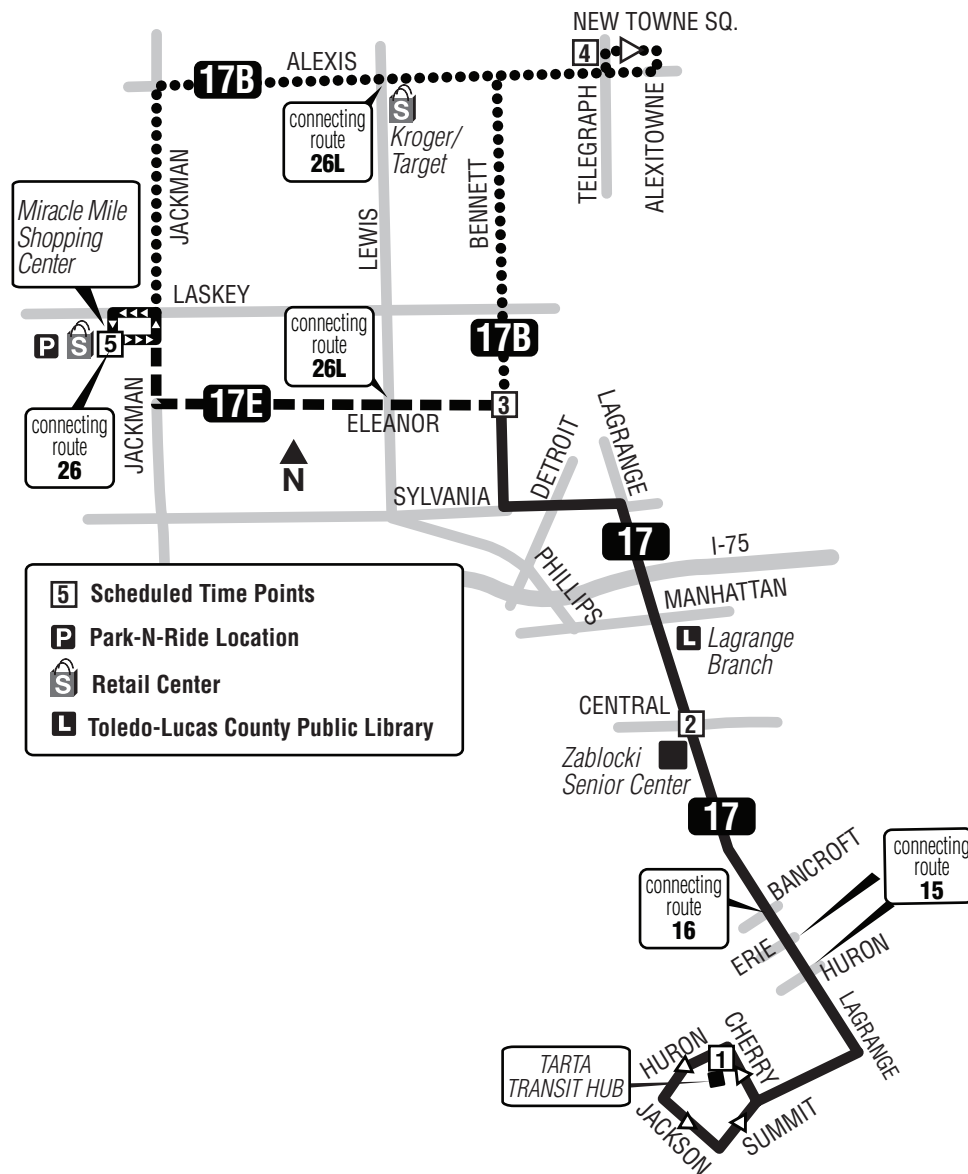

17B Lagrange/Bennett via Miracle Mile

17E Lagrange/Eleanor via Miracle Mile

Effective August 16, 2020
A partir del 16 de agosto de 2020

TRANSIT HUB BUS STOPS	
← HURON ←	HURON 12 14 15 16 17 19 20
→ HUB →	HUB 2 5 28A/B 27 31 32
← CHERRY →	CHERRY 10L 22 26

All downtown routes will connect with the TARTA Transit Hub. Watch all arriving buses carefully as lineups have recently changed. Buses remain on 30 minute intervals with a 10 minute boarding window. For more info visit tarta.com

TARTA does not pick-up and drop-off passengers in construction zones

General Information / Información general
Fares / Tarifas

Adults and students—cash fare ..... $ 1.50
Tarifas para adultos y estudiantes—en efectivo. $1.50

Children under age six with adult (limit 2) FREE
Los niños menores de seis años con un adulto (límite 2)..... GRATIS

Senior Citizens* .....75¢
Personas mayores de edad*.....75¢

Persons With Disabilities*.....75¢
Personas con Incapacidad* .....75¢

Medicare Card Holders.....75¢
Poseedores de Tarjeta Medicare.....75¢

Tokens—roll of 25 .....$34.00
Fichas - Rollo de 25 ..... $34.00

Weekly Pass $15.00
Pases Semanales $15.00

Monthly Pass $60.00
Pases Mensuales $60.00

Senior/Disabled Weekly Pass*.....$ 7.50
Pases semanales para Personas Mayores de edad/Discapacitados* ..... $ 7.50

Senior/Disabled Monthly Pass*.....$30.00
Pases Mensuales para Personas Mayores de edad/Discapacitados $30.00

*with TARTA Reduced Fare ID Card or Medicare Card*Con Tarjeta de Identificación de Tarifas Reducidas o Tarjeta de Medicare

Tokens and weekly passes are available at most area banks and TARTA offices, 1127 W Central Ave
Las fichas y los pases semanales están disponibles en la mayoría de los bancos de la zona y en las oficinas de TARTA, 1127 W. Central Ave.

419-243-RIDE (419-243-7433) TARTA.com
TTY users call 711 or 1-800-750-0750
Los usuarios de TTY pueden llamar al 711 o 1-800-750-0750

Schedules are subject to change without notice.
Los horarios están sujetos a cambiar sin aviso.

All Scheduled Service is Open to the Public.
Todo servicio Programado está Abierto al Público.
Schedules are subject to change without notice.

Bus Route
Timetable and Map

17B Lagrange/Bennett via Miracle Mile

17E Lagrange/Eleanor via Miracle Mile

Effective August 16, 2020
A partir del 16 de agosto de 2020

Fare collection has been suspended until further notice.

419-243-RIDE
(419-243-7433)
TARTA.com