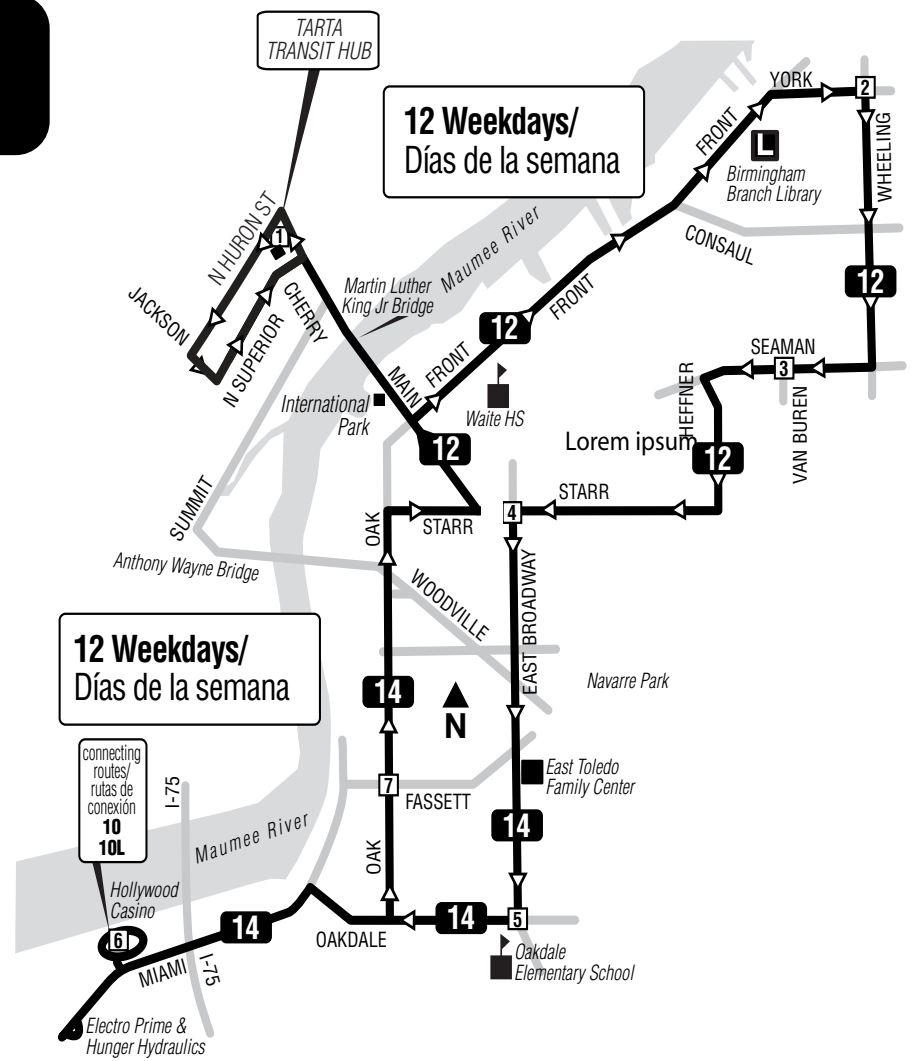

12

**12 Weekdays/
Días de la semana**

**12 Weekdays/
Días de la semana**

connecting routes/
rutas de conexión
10
10L

12 East Toledo
Effective August 16, 2020
A partir del 16 de agosto de 2020

TRANSIT HUB BUS STOPS

HURON	HURON 12 14 15 16 17 19 20
HUB	HUB 2 5 28A/B 27 31 32
CHERRY	CHERRY 10L 22 26

All downtown routes will connect with the TARTA Transit Hub. Watch all arriving buses carefully as lineups have recently changed. Buses remain on 30 minute intervals with a 10 minute boarding window. For more info visit tarta.com

1	2	3	4	5	6	
TARTA Transit Hub	7:30	7:42	7:50	8:02	8:09	8:17
Wheeling-York	9:00	9:12	9:20	9:32	9:39	9:47
Seaman-Van Buren	10:30	10:42	10:50	11:02	11:09	11:17
Starr-E. Broadway	12:00	12:12	12:20	12:32	12:39	12:47
East Broadway-Oakdale	1:30	1:42	1:50	2:02	2:09	2:17
Hollywood Casino	3:00	3:12	3:20	3:32	3:39	3:47
	4:30	4:42	4:50	5:02	5:09	5:17
	6:00	6:12	6:20	6:32	6:39	6:47
	7:30	7:42	7:50	8:02	8:09	8:17

Shaded areas denote afternoon times.

1	2	3	4	5	6	
TARTA Transit Hub	9:00	9:12	9:20	9:32	9:39	9:47
Wheeling-York	10:30	10:42	10:50	11:02	11:09	11:17
Seaman-Van Buren	12:00	12:12	12:20	12:32	12:39	12:47
Starr-E. Broadway	1:30	1:42	1:50	2:02	2:09	2:17
East Broadway-Oakdale	3:00	3:12	3:20	3:32	3:39	3:47
Hollywood Casino	4:30	4:42	4:50	5:02	5:09	5:17
	6:00	6:12	6:20	6:32	6:39	6:47