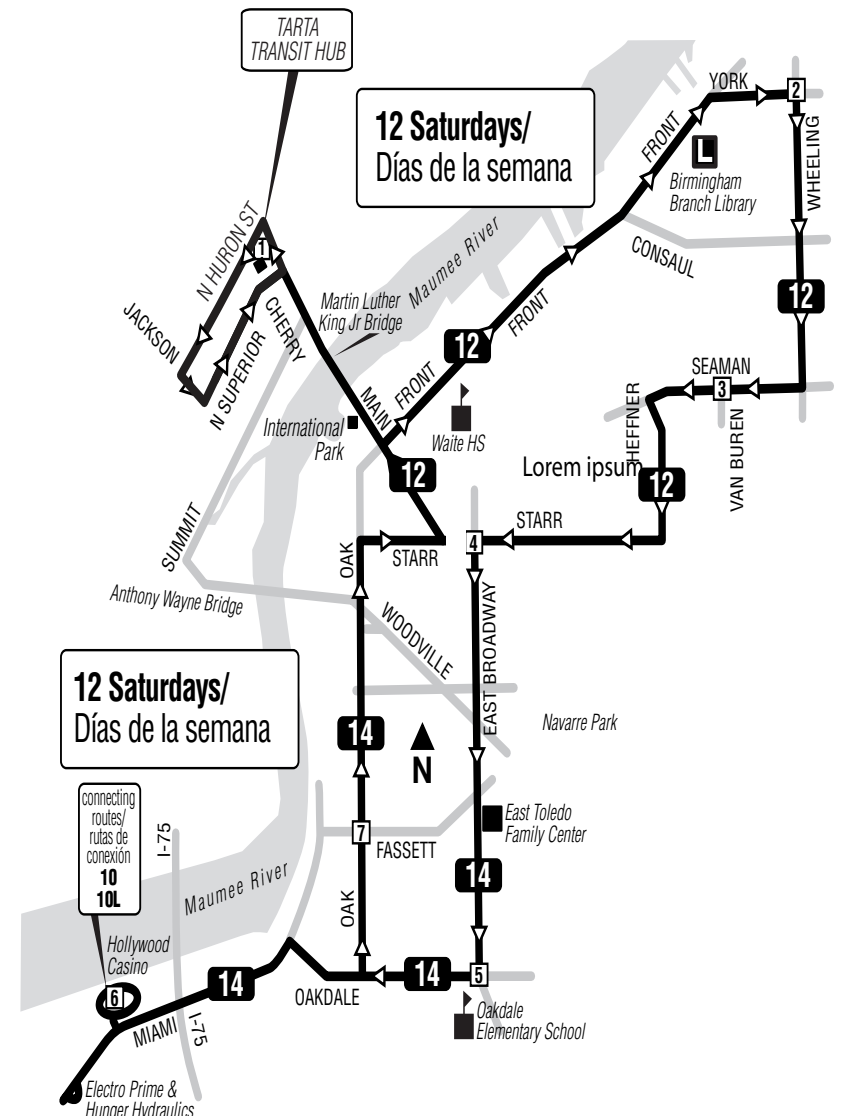

Shaded areas denote afternoon times.

1	2	3	4	5	6	
TARTA Transit Hub	9:00	9:12	9:20	9:32	9:39	9:47
Wheeling-York	10:30	10:42	10:50	11:02	11:09	11:17
Seaman-Van Buren	12:00	12:12	12:20	12:32	12:39	12:47
Starr-E. Broadway	1:30	1:42	1:50	2:02	2:09	2:17
East Broadway-Oakdale	3:00	3:12	3:20	3:32	3:39	3:47
Hollywood Casino	4:30	4:42	4:50	5:02	5:09	5:17
	6:00	6:12	6:20	6:32	6:39	6:47

NOTE:
HURON
Downtown Lineup on Westside of Huron.

Waiting for a Bus / Esperando el Autobús

If stop is before an intersection...
Si la parada es antes de un cruce...

...wait here near intersection.
...espere aquí cerca de la cruce.

If stop is after an intersection...
Si la parada es después de un cruce...

...wait here near sign.
...espere aquí cerca de la señal.

If stop is mid-block...
Si la parada es en el medio de la cuadra...

...wait here near forward sign.
...espere aquí cerca, delante de la señal.

TARTA does not pick-up and drop-off passengers in construction zones

No Sunday and Holiday Service
No Servicios los Domingos o Días Festivos

Service is not available Sunday, New Year's Day, Memorial Day, Independence Day, Labor Day, Thanksgiving Day, and Christmas Day.

All TARTA routes are available online at TARTA.com. Routes can also be accessed through mobile apps like Google Maps, PassioGo and Transit App.

Sign up for TARTA Text Alerts by visiting TARTA.com

Follow Us On Social Media

Effective August 16, 2020
A partir del 16 de agosto de 2020