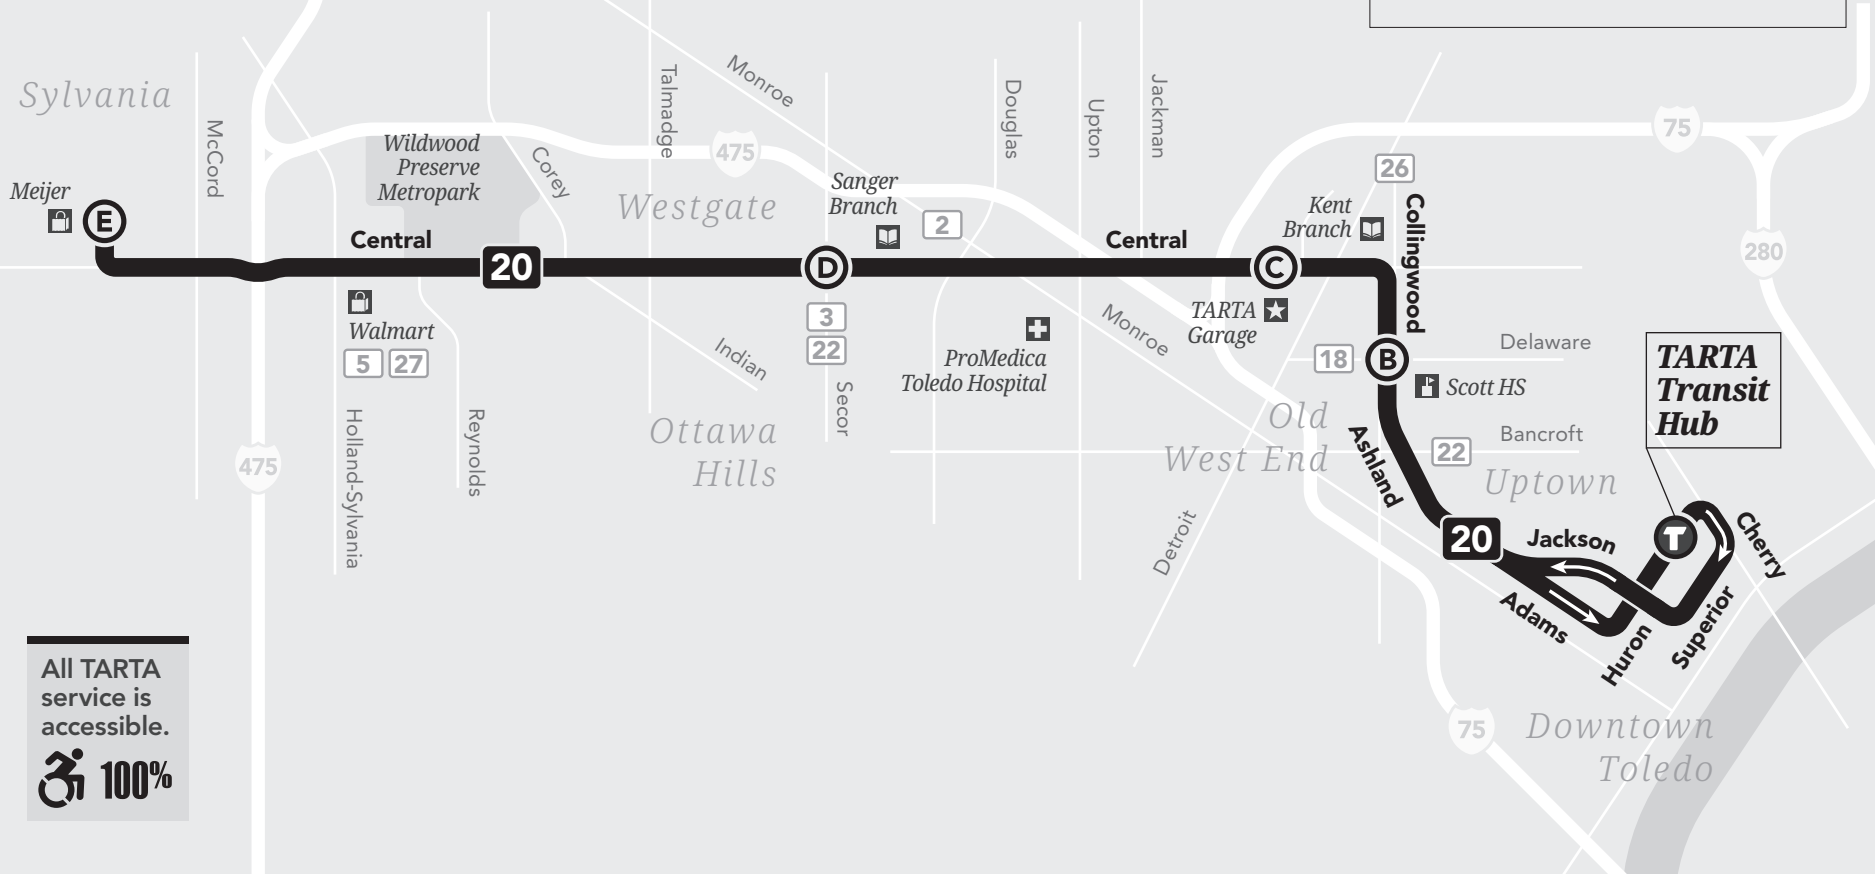

## Central

**Route & Timepoints**  
Timepoints are major bus stops along the route. Additional stops are available between timepoints.

**Transfer Route**

All TARTA service is accessible.

**419-243-7433**

TTY 711 or 800-750-0750

Children ages 5 and under ride **free**. Customers with a TARTA Move ID ride **free** on fixed-route service.

**419-382-9901**

RESERVATION LINE  
9AM-5PM EVERY DAY

Single Ride Fare (all customers)	<b>\$3.00</b>
----------------------------------	---------------

Days Running	TARTA Transit Hub	Collingwood & Delaware	TARTA Central Garage	Central & Secor	Meijer Sylvania
	<b>T</b>	<b>B</b>	<b>C</b>	<b>D</b>	<b>E</b>
SAT/SUN	7:30	7:39	7:44	7:53	8:06
SAT/SUN	9:00	9:09	9:14	9:23	9:36
SAT/SUN	10:30	10:39	10:44	10:53	11:06
SAT/SUN	<b>12:00</b>	<b>12:09</b>	<b>12:14</b>	<b>12:23</b>	<b>12:36</b>
SAT/SUN	<b>1:30</b>	<b>1:39</b>	<b>1:44</b>	<b>1:53</b>	<b>2:06</b>
SAT/SUN	<b>3:00</b>	<b>3:09</b>	<b>3:14</b>	<b>3:23</b>	<b>3:36</b>
SAT/SUN	<b>4:30</b>	<b>4:39</b>	<b>4:44</b>	<b>4:53</b>	<b>5:06</b>
SAT/SUN	<b>6:00</b>	<b>6:09</b>	<b>6:14</b>	<b>6:23</b>	<b>6:36</b>
SAT/SUN	<b>7:30</b>	<b>7:39</b>	<b>7:44</b>	<b>7:53</b>	<b>8:06</b>
SAT ONLY	<b>9:00</b>	<b>9:09</b>	<b>9:14</b>	<b>9:23</b>	<b>9:36</b>