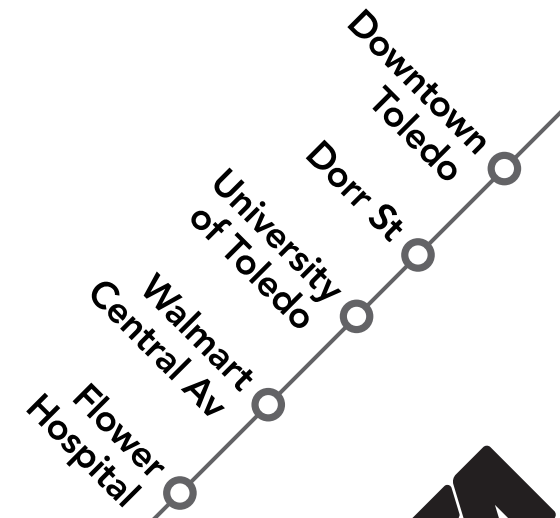

5

Dorr

Route & Timepoints
Timepoints are major bus stops along the route. Additional stops are available between timepoints.

Transfer Route

Core Route

Less Frequent Service

419-243-7433

TTY 711 or 800-750-0750

419-382-9901

RESERVATION LINE
9AM-5PM EVERY DAY

Single Ride Fare (eligible customers)	\$3.00
10-Trip Pass (eligible customers)	\$30.00

To **cancel** a ride, call 419-382-9915 any time (24/7).

tarta.com

5-06052026

Dorr

Bus Route Map & Timetable

effective June 7, 2026

en vigencia a partir del 7 de junio de 2026

5 Monday–Friday
Inbound to Downtown

Flower Hospital	Walmart Central Av	Doorr & Reynolds	UT Transit Center	Mott Library	TARTA Transit Hub
F	E	D	C	B	T
4:59	5:10	5:17	5:27	5:37	5:45
	5:59	6:10	6:17	6:27	6:45
			6:57	7:07	7:15
6:59	7:10	7:17	7:27	7:37	7:45
			7:57	8:07	8:15
7:59	8:10	8:17	8:27	8:37	8:45
			8:57	9:07	9:15
8:59	9:10	9:17	9:27	9:37	9:45
			9:57	10:07	10:15
9:59	10:10	10:17	10:27	10:37	10:45
			10:57	11:07	11:15
10:59	11:10	11:17	11:27	11:37	11:45
			11:57	12:07	12:15
11:59	12:10	12:17	12:27	12:37	12:45
			12:57	1:07	1:15
12:59	1:10	1:17	1:27	1:37	1:45
			1:57	2:07	2:15
1:59	2:10	2:17	2:27	2:37	2:45
			2:57	3:07	3:15
2:59	3:10	3:17	3:27	3:37	3:45
			3:57	4:07	4:15
3:59	4:10	4:17	4:27	4:37	4:45
			4:57	5:07	5:15
4:59	5:10	5:17	5:27	5:37	5:45
6:29	6:40	6:47	6:57	7:07	7:15
7:59	8:10	8:17	8:27	8:37	8:45
9:29	9:40	9:47	9:57	10:07	10:15