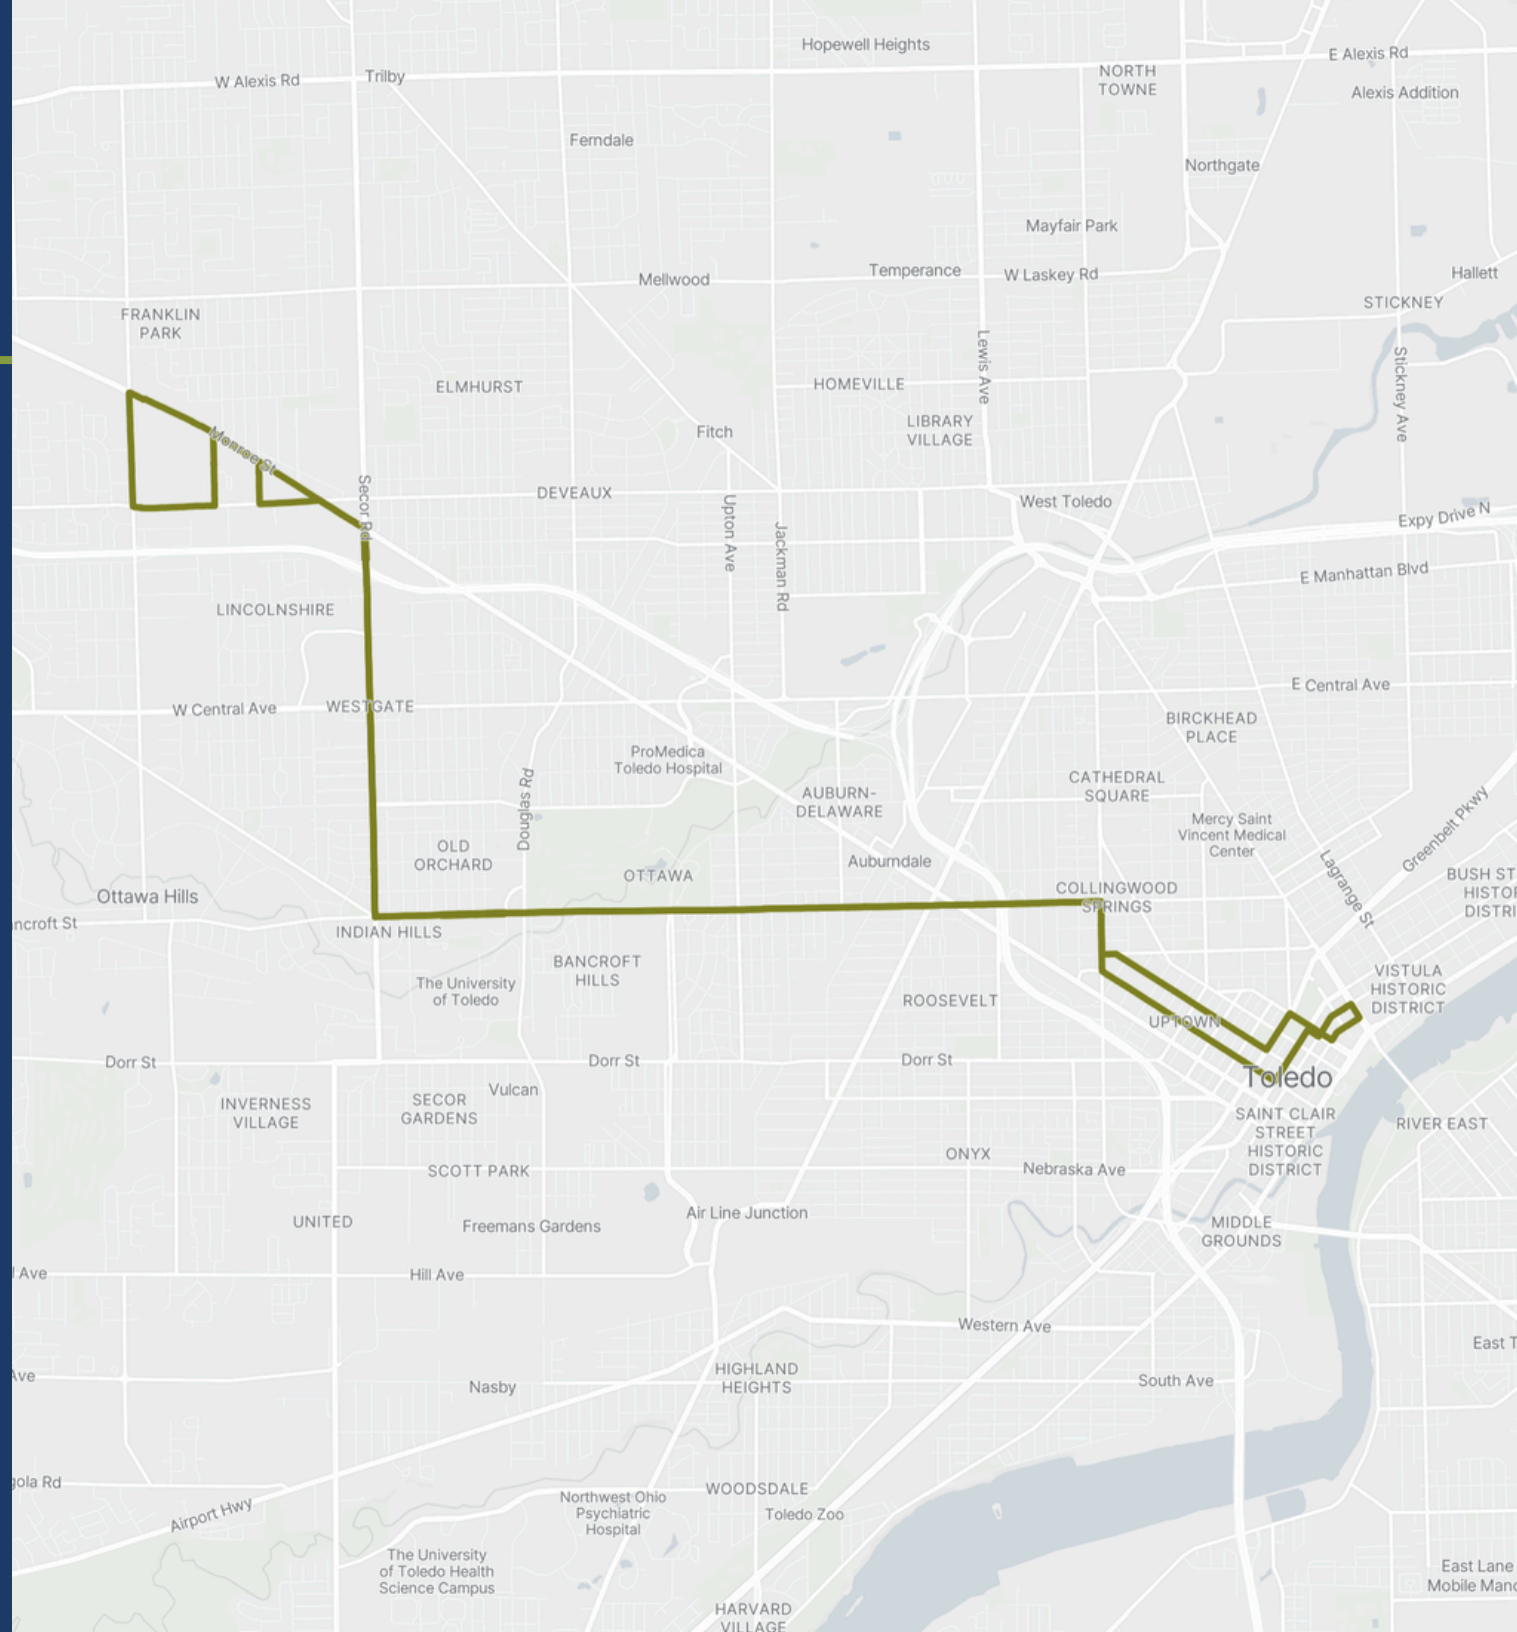

TARTA ROUTE 22

Proposed Schedule Change:
January 25, 2026

- NO CHANGES

KEY

 Current Route 22

 For more info visit
TARTA.com/servicechange