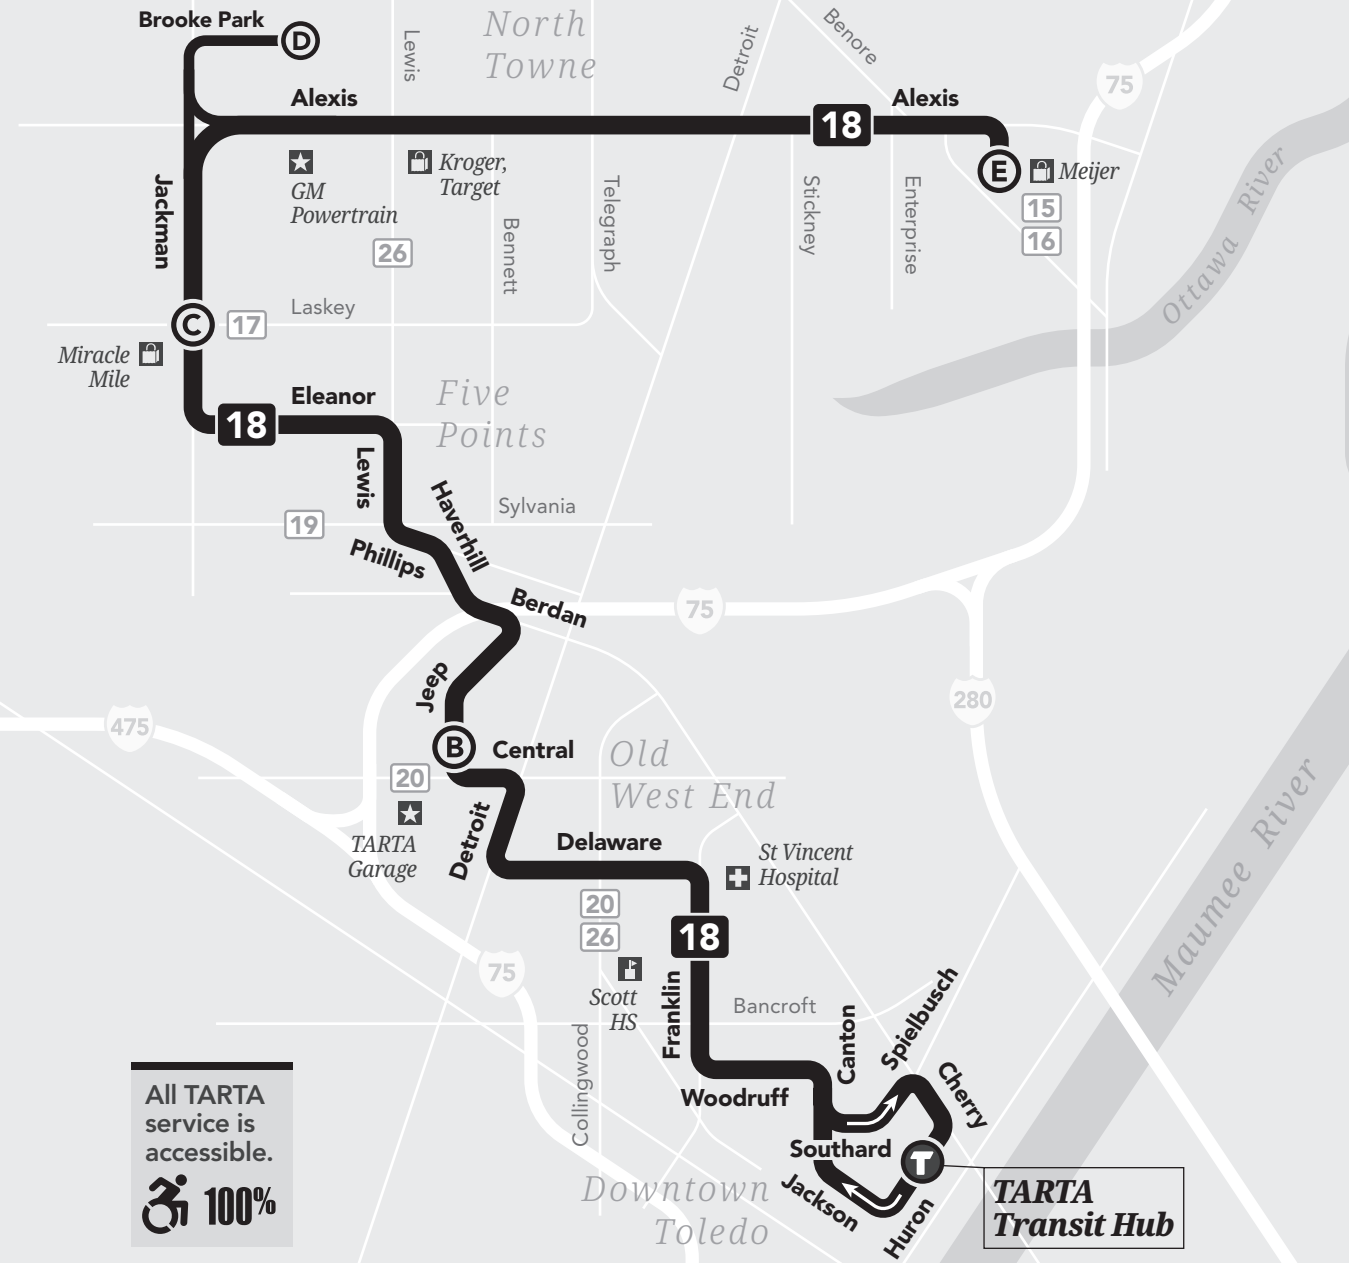

Alexis/Delaware

Route & Timepoints
Timepoints are major bus stops along the route. Additional stops are available between timepoints.

19 Transfer Route

All TARTA service is accessible.
100%

419-243-7433
TTY 711 or 800-750-0750
INFO LINE
8AM-5PM EVERY DAY

Children ages 5 and under ride **free**. Customers with a TARTA Move ID ride **free** on fixed-route service.

419-382-9901
RESERVATION LINE
9AM-5PM EVERY DAY

Single Ride Fare (all customers)	\$3.00
----------------------------------	---------------

Alexis/Delaware

Bus Route Map & Timetable

effective June 7, 2026

en vigencia a partir del 7 de junio de 2026

18 Monday–Friday
Inbound to Downtown

Meijer Alexis	Brooke Park	Jackman & Laskey	Jeep & Central	TARTA Transit Hub
E	D	C	B	T
5:02	5:15	5:23	5:33	5:45
6:07		6:22	6:33	6:45
6:57	7:10	7:18	7:28	7:40
8:07		8:22	8:33	8:45
8:57	9:10	9:18	9:28	9:40
10:07		10:22	10:33	10:45
10:57	11:10	11:18	11:28	11:40
12:07		12:22	12:33	12:45
12:57	1:10	1:18	1:28	1:40
2:07		2:22	2:33	2:45
2:57	3:10	3:18	3:28	3:40
4:07		4:22	4:33	4:45
5:02	5:15	5:23	5:33	5:45
6:32	6:45	6:53	7:03	7:15
8:02	8:15	8:23	8:33	8:45
9:32	9:45	9:53	10:03	10:15

Days Running	TARTA Transit Hub	Jeep & Central	Jackman & Laskey	Brooke Park	Meijer Alexis
	T	B	C	D	E
SAT/SUN	7:30	7:42	7:52	7:57	8:11
SAT/SUN	9:00	9:12	9:22		9:35
SAT/SUN	10:30	10:42	10:52	10:57	11:11
SAT/SUN	12:00	12:12	12:22		12:35
SAT/SUN	1:30	1:42	1:52	1:57	2:11
SAT/SUN	3:00	3:12	3:22		3:35
SAT/SUN	4:30	4:42	4:52	4:57	5:11
SAT/SUN	6:00	6:12	6:22		6:35
SAT/SUN	7:30	7:42	7:52	7:57	8:11
SAT ONLY	9:00	9:12	9:22	9:27	9:41