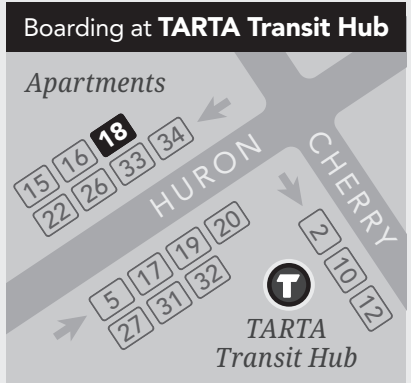

Alexis/Delaware

Route & Timepoints
Timepoints are major bus stops along the route. Additional stops are available between timepoints.

19 Transfer Route

All TARTA service is accessible.
100%

419-243-7433
TTY 711 or 800-750-0750
INFO LINE
8AM-5PM EVERY DAY

Children ages 5 and under ride **free**. Customers with a TARTA Move ID ride **free** on fixed-route service.

419-382-9901
RESERVATION LINE
9AM-5PM EVERY DAY

Single Ride Fare (all customers)	\$3.00
----------------------------------	---------------

Light type indicates AM Times

Bold/Shaded type indicates PM Times

18 Monday–Friday
Outbound to Meijer

TARTA Transit Hub	Jeep & Central	Jackman & Laskey	Brooke Park	Meijer Alexis
T	B	C	D	E
6:00	6:13	6:24	6:29	6:45
7:00	7:13	7:24		7:38
8:00	8:13	8:24	8:29	8:45
9:00	9:13	9:24		9:38
10:00	10:13	10:24	10:29	10:45
11:00	11:13	11:24		11:38
12:00	12:13	12:24	12:29	12:45
1:00	1:13	1:24		1:38
2:00	2:13	2:24	2:29	2:45
3:00	3:13	3:24		3:38
4:00	4:13	4:24	4:29	4:45
5:00	5:13	5:24		5:38
6:00	6:13	6:24	6:29	6:45
7:30	7:43	7:54	7:59	8:15
9:00	9:13	9:24	9:29	9:45
10:30	10:43	10:54	10:59	11:15

Days Running	TARTA Transit Hub	Jeep & Central	Jackman & Laskey	Brooke Park	Meijer Alexis
	T	B	C	D	E
SAT/SUN	7:30	7:42	7:52	7:57	8:11
SAT/SUN	9:00	9:12	9:22		9:35
SAT/SUN	10:30	10:42	10:52	10:57	11:11
SAT/SUN	12:00	12:12	12:22		12:35
SAT/SUN	1:30	1:42	1:52	1:57	2:11
SAT/SUN	3:00	3:12	3:22		3:35
SAT/SUN	4:30	4:42	4:52	4:57	5:11
SAT/SUN	6:00	6:12	6:22		6:35
SAT/SUN	7:30	7:42	7:52	7:57	8:11
SAT ONLY	9:00	9:12	9:22	9:27	9:41