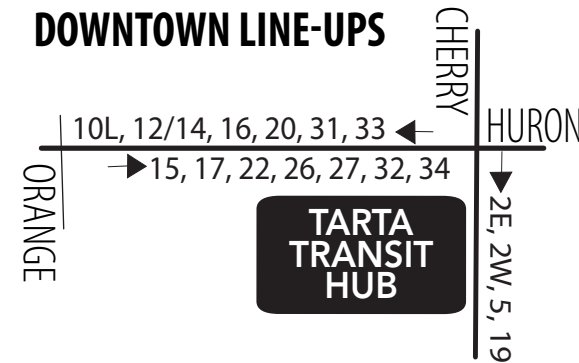

RIDE MORE. SAVE MORE.

Introducing the new TARTA Card

Fare capping through the TARTA Card and EZFare App allows fixed-route riders to get the value of an extended pass without paying the full upfront fee. As long as they are paying with the TARTA Card, a customer would not pay more than $3 per day, $15 per week or $45 per 31-day period for their rides.

Find out more at TARTA.com

16 Saturday/Sunday
Inbound (to Downtown)

Days Running	Meijer, Alexis Rd.	Suder/Ottawa River	Manhattan Plaza	Stickney/Central	Bancroft/Cherry	TARTA Transit Hub	TARTA Transit Hub	Bancroft/Cherry	Stickney/Central	Manhattan Plaza	Suder/Ottawa River	Meijer, Alexis Rd.
	6	5	4	3	2	1	1	2	3	4	5	6
Sat/Sun	6:39	6:44	6:55	7:01	7:07	7:15	7:30	7:35	7:41	7:46	7:56	8:07
Sat/Sun	8:09	8:14	8:25	8:31	8:37	8:45	9:00	9:05	9:11	9:16	9:26	9:37
Sat/Sun	9:39	9:44	9:55	10:01	10:07	10:15	10:30	10:35	10:41	10:46	10:56	11:07
Sat/Sun	11:09	11:14	11:25	11:31	11:37	11:45	12:00	12:05	12:11	12:16	12:26	12:37
Sat/Sun	12:39	12:44	12:55	1:01	1:07	1:15	1:30	1:35	1:41	1:46	1:56	2:07
Sat/Sun	2:09	2:14	2:25	2:31	2:37	2:45	3:00	3:05	3:11	3:16	3:26	3:37
Sat/Sun	3:39	3:44	3:55	4:01	4:07	4:15	4:30	4:35	4:41	4:46	4:56	5:07
Sat/Sun	5:09	5:14	5:25	5:31	5:37	5:45	6:00	6:05	6:11	6:16	6:26	6:37
Sat/Sun	6:39	6:44	6:55	7:01	7:07	7:15	7:30	7:35	7:41	7:46	7:56	8:07
Sat only	8:09	8:14	8:25	8:31	8:37	8:45	9:00	9:05	9:11	9:16	9:26	9:37

16 Saturday/Sunday
Outbound (from Downtown)

DOWNTOWN LINE-UPS

All TARTA routes are available online at TARTA.com

Toledo Area Regional Transit Authority
1127 W Central Avenue
Toledo, Ohio 43697

TARTA.COM | info@tarta.com