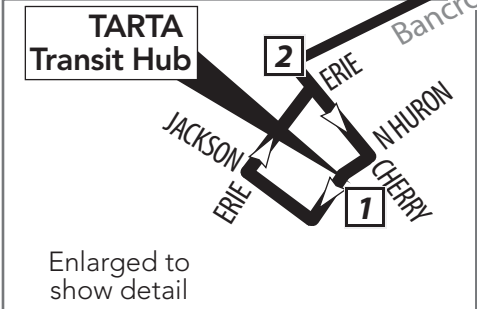

16

Meijer Alexis Rd. via Manhattan

100%

Additional bus stops are available between the timepoints.

Route 16 & Timepoint

schematic map not to scale Effective July 6, 2025

CONTACT INFORMATION

TARTA INFO LINE
419-243-RIDE (7433)
TTY Users: 7-1-1 or 1-800-750-0750
Monday – Friday: 8 AM – 5 PM
Weekends/Holidays: 8 AM – 5 PM

TARTA Flex
Reservations: 419-382-9901
Monday – Friday: 9 AM – 5 PM
Weekends/Holidays: 9 AM – 5 PM

TARTA Move (formerly TARPS)
Reservations may be made up to 7 days in advance
Reservations: 419-382-9901
Monday – Sunday: 9 AM – 5 PM
Holidays: 9 AM – 5 PM
Cancellation Line: 419-382-9915 (24 hours a day)

FARE INFORMATION

1. Young Youth (ages 5 and under) ..... Free
   - Youth (ages 6-18) $0.75
   - Regular (ages 19-64) $1.50
   - Seniors* (ages 65+) $0.75
   - Veterans/Active-duty Military* $0.75
   - 1-Day Pass $3.00
   - 7-Day Pass ..... $15.00 ($7.50 reduced fare)
   - 31-Day Pass ..... $45.00 ($22.50 reduced fare)
   - **TARTA Flex** ..... $3.00 (EZfare or cash)
   - **TARTA Move (formerly TARPS)**
     (Free on fixed route with TARTA Move/TARPS ID)
   - TARTA Move 1-Trip $3.00
   - TARTA Move 10-Trip Pass $30.00
2. *with TARTA Reduced Fare Entitlement

All Scheduled Service is Open to the Public.
Schedules are subject to change without notice.

TARTA.com | info@tarta.com | 419-243-7433