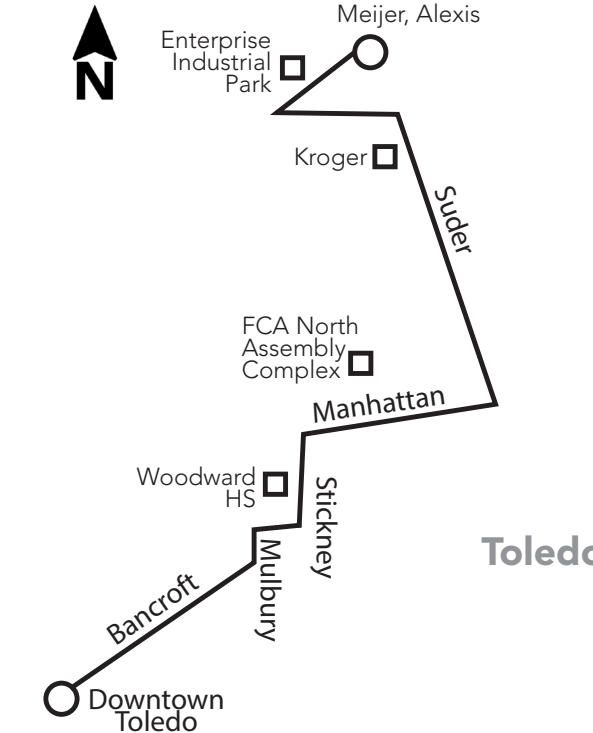

16

Bus Route Timetable and Map

16 Manhattan/Suder

Effective July 6, 2025
Efectivo el 6 de julio de 2025