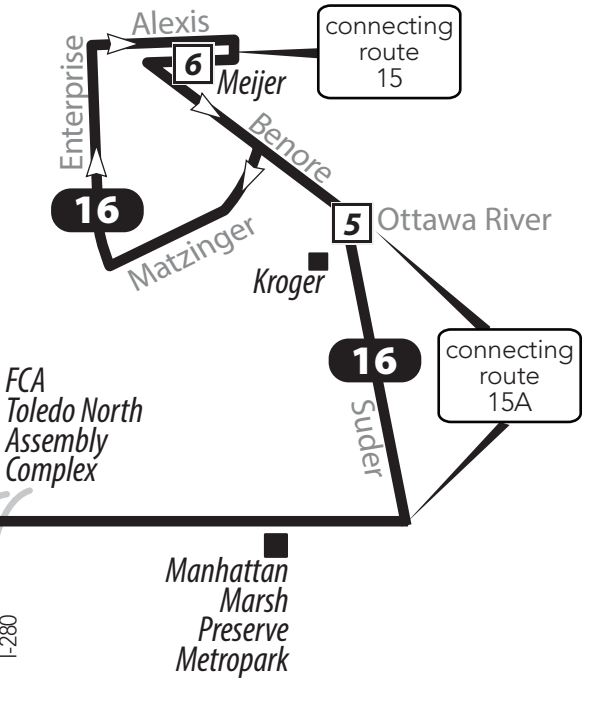

16

Meijer Alexis Rd. via Manhattan

100%

Additional bus stops are available between the timepoints.

Route 16 & Timepoint

schematic map not to scale Effective July 6, 2025

CONTACT INFORMATION

TARTA INFO LINE
419-243-RIDE (7433)
TTY Users: 7-1-1 or 1-800-750-0750
Monday – Friday: 8 AM – 5 PM
Weekends/Holidays: 8 AM – 5 PM

TARTA Flex
Reservations: 419-382-9901
Monday – Friday: 9 AM – 5 PM
Weekends/Holidays: 9 AM – 5 PM

TARTA Move (formerly TARPS)
Reservations may be made up to 7 days in advance
Reservations: 419-382-9901
Monday – Sunday: 9 AM – 5 PM
Holidays: 9 AM – 5 PM
Cancellation Line: 419-382-9915 (24 hours a day)

FARE INFORMATION

1. Young Youth (ages 5 and under) ..... Free
   - Youth (ages 6-18) $0.75
   - Regular (ages 19-64) $1.50
   - Seniors* (ages 65+) $0.75
   - Veterans/Active-duty Military* $0.75
   - 1-Day Pass $3.00
   - 7-Day Pass ..... $15.00 ($7.50 reduced fare)
   - 31-Day Pass ..... $45.00 ($22.50 reduced fare)
   - **TARTA Flex** ..... $3.00 (EZfare or cash)
   - **TARTA Move (formerly TARPS)**
     (Free on fixed route with TARTA Move/TARPS ID)
   - TARTA Move 1-Trip $3.00
   - TARTA Move 10-Trip Pass $30.00
2. *with TARTA Reduced Fare Entitlement

All Scheduled Service is Open to the Public.
Schedules are subject to change without notice.

TARTA.com | info@tarta.com | 419-243-7433