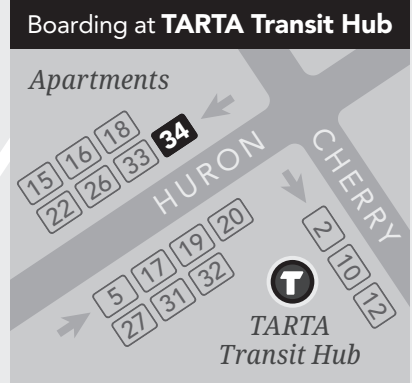

34

Heatherdowns

T C

Route & Timepoints
Timepoints are major bus stops along the route. Additional stops are available between timepoints.

31

Transfer Route

All TARTA service is accessible.

100%

N schematic map not to scale