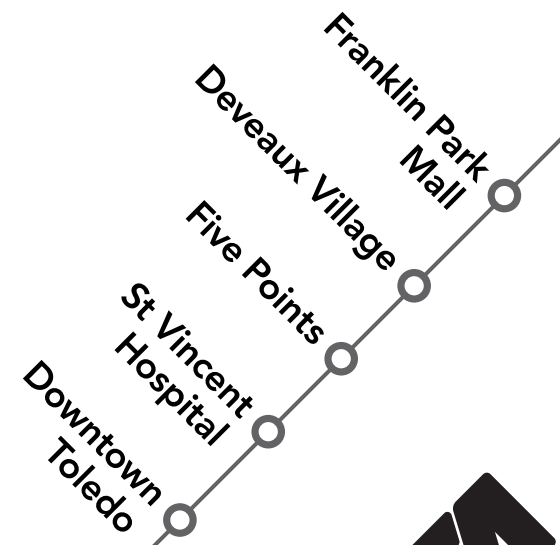

To **cancel** a ride, call 419-382-9915 any time (24/7).

tarta.com

19-06052026

Cherry/Sylvania

Bus Route Map & Timetable
effective June 7, 2026
en vigencia a partir del 7 de junio de 2026

19 Monday–Friday
Inbound to Downtown

| Franklin Park Mall | Sylvania & Jackman | Cherry & Central | TARTA Transit Hub |
|--------------------|--------------------|------------------|-------------------|
| D | C | B | T |
| 5:07 | 5:24 | 5:32 | 5:40 |
| 5:37 | 5:54 | 6:02 | 6:10 |
| 6:07 | 6:24 | 6:32 | 6:40 |
| 6:37 | 6:54 | 7:02 | 7:10 |
| 7:07 | 7:24 | 7:32 | 7:40 |
| 7:37 | 7:54 | 8:02 | 8:10 |
| 8:07 | 8:24 | 8:32 | 8:40 |
| 8:37 | 8:54 | 9:02 | 9:10 |
| 9:07 | 9:24 | 9:32 | 9:40 |
| 9:37 | 9:54 | 10:02 | 10:10 |
| 10:07 | 10:24 | 10:32 | 10:40 |
| 10:37 | 10:54 | 11:02 | 11:10 |
| 11:07 | 11:24 | 11:32 | 11:40 |
| 11:37 | 11:54 | 12:02 | 12:10 |
| 12:07 | 12:24 | 12:32 | 12:40 |
| 12:37 | 12:54 | 1:02 | 1:10 |
| 1:07 | 1:24 | 1:32 | 1:40 |
| 1:37 | 1:54 | 2:02 | 2:10 |
| 2:09 | 2:28 | 2:37 | 2:45 |
| 2:39 | 2:58 | 3:07 | 3:15 |
| 3:09 | 3:28 | 3:37 | 3:45 |
| 3:39 | 3:58 | 4:07 | 4:15 |
| 4:09 | 4:28 | 4:37 | 4:45 |
| 4:39 | 4:58 | 5:07 | 5:15 |
| 5:09 | 5:28 | 5:37 | 5:45 |
| 6:37 | 6:54 | 7:02 | 7:10 |
| 8:07 | 8:24 | 8:32 | 8:40 |
| 9:37 | 9:54 | 10:02 | 10:10 |

| Days Running | TARTA Transit Hub | Cherry & Central | Sylvania & Jackman | Franklin Park Mall |
|--------------|-------------------|------------------|--------------------|--------------------|
| | T | B | C | D |
| SAT/SUN | 7:30 | 7:37 | 7:46 | 7:58 |
| SAT/SUN | 9:00 | 9:07 | 9:16 | 9:28 |
| SAT/SUN | 10:30 | 10:37 | 10:46 | 10:58 |
| SAT/SUN | 12:00 | 12:07 | 12:16 | 12:28 |
| SAT/SUN | 1:30 | 1:37 | 1:46 | 1:58 |
| SAT/SUN | 3:00 | 3:07 | 3:16 | 3:28 |
| SAT/SUN | 4:30 | 4:37 | 4:46 | 4:58 |
| SAT/SUN | 6:00 | 6:07 | 6:16 | 6:28 |
| SAT/SUN | 7:30 | 7:37 | 7:46 | 7:58 |
| SAT ONLY | 9:00 | 9:07 | 9:16 | 9:28 |