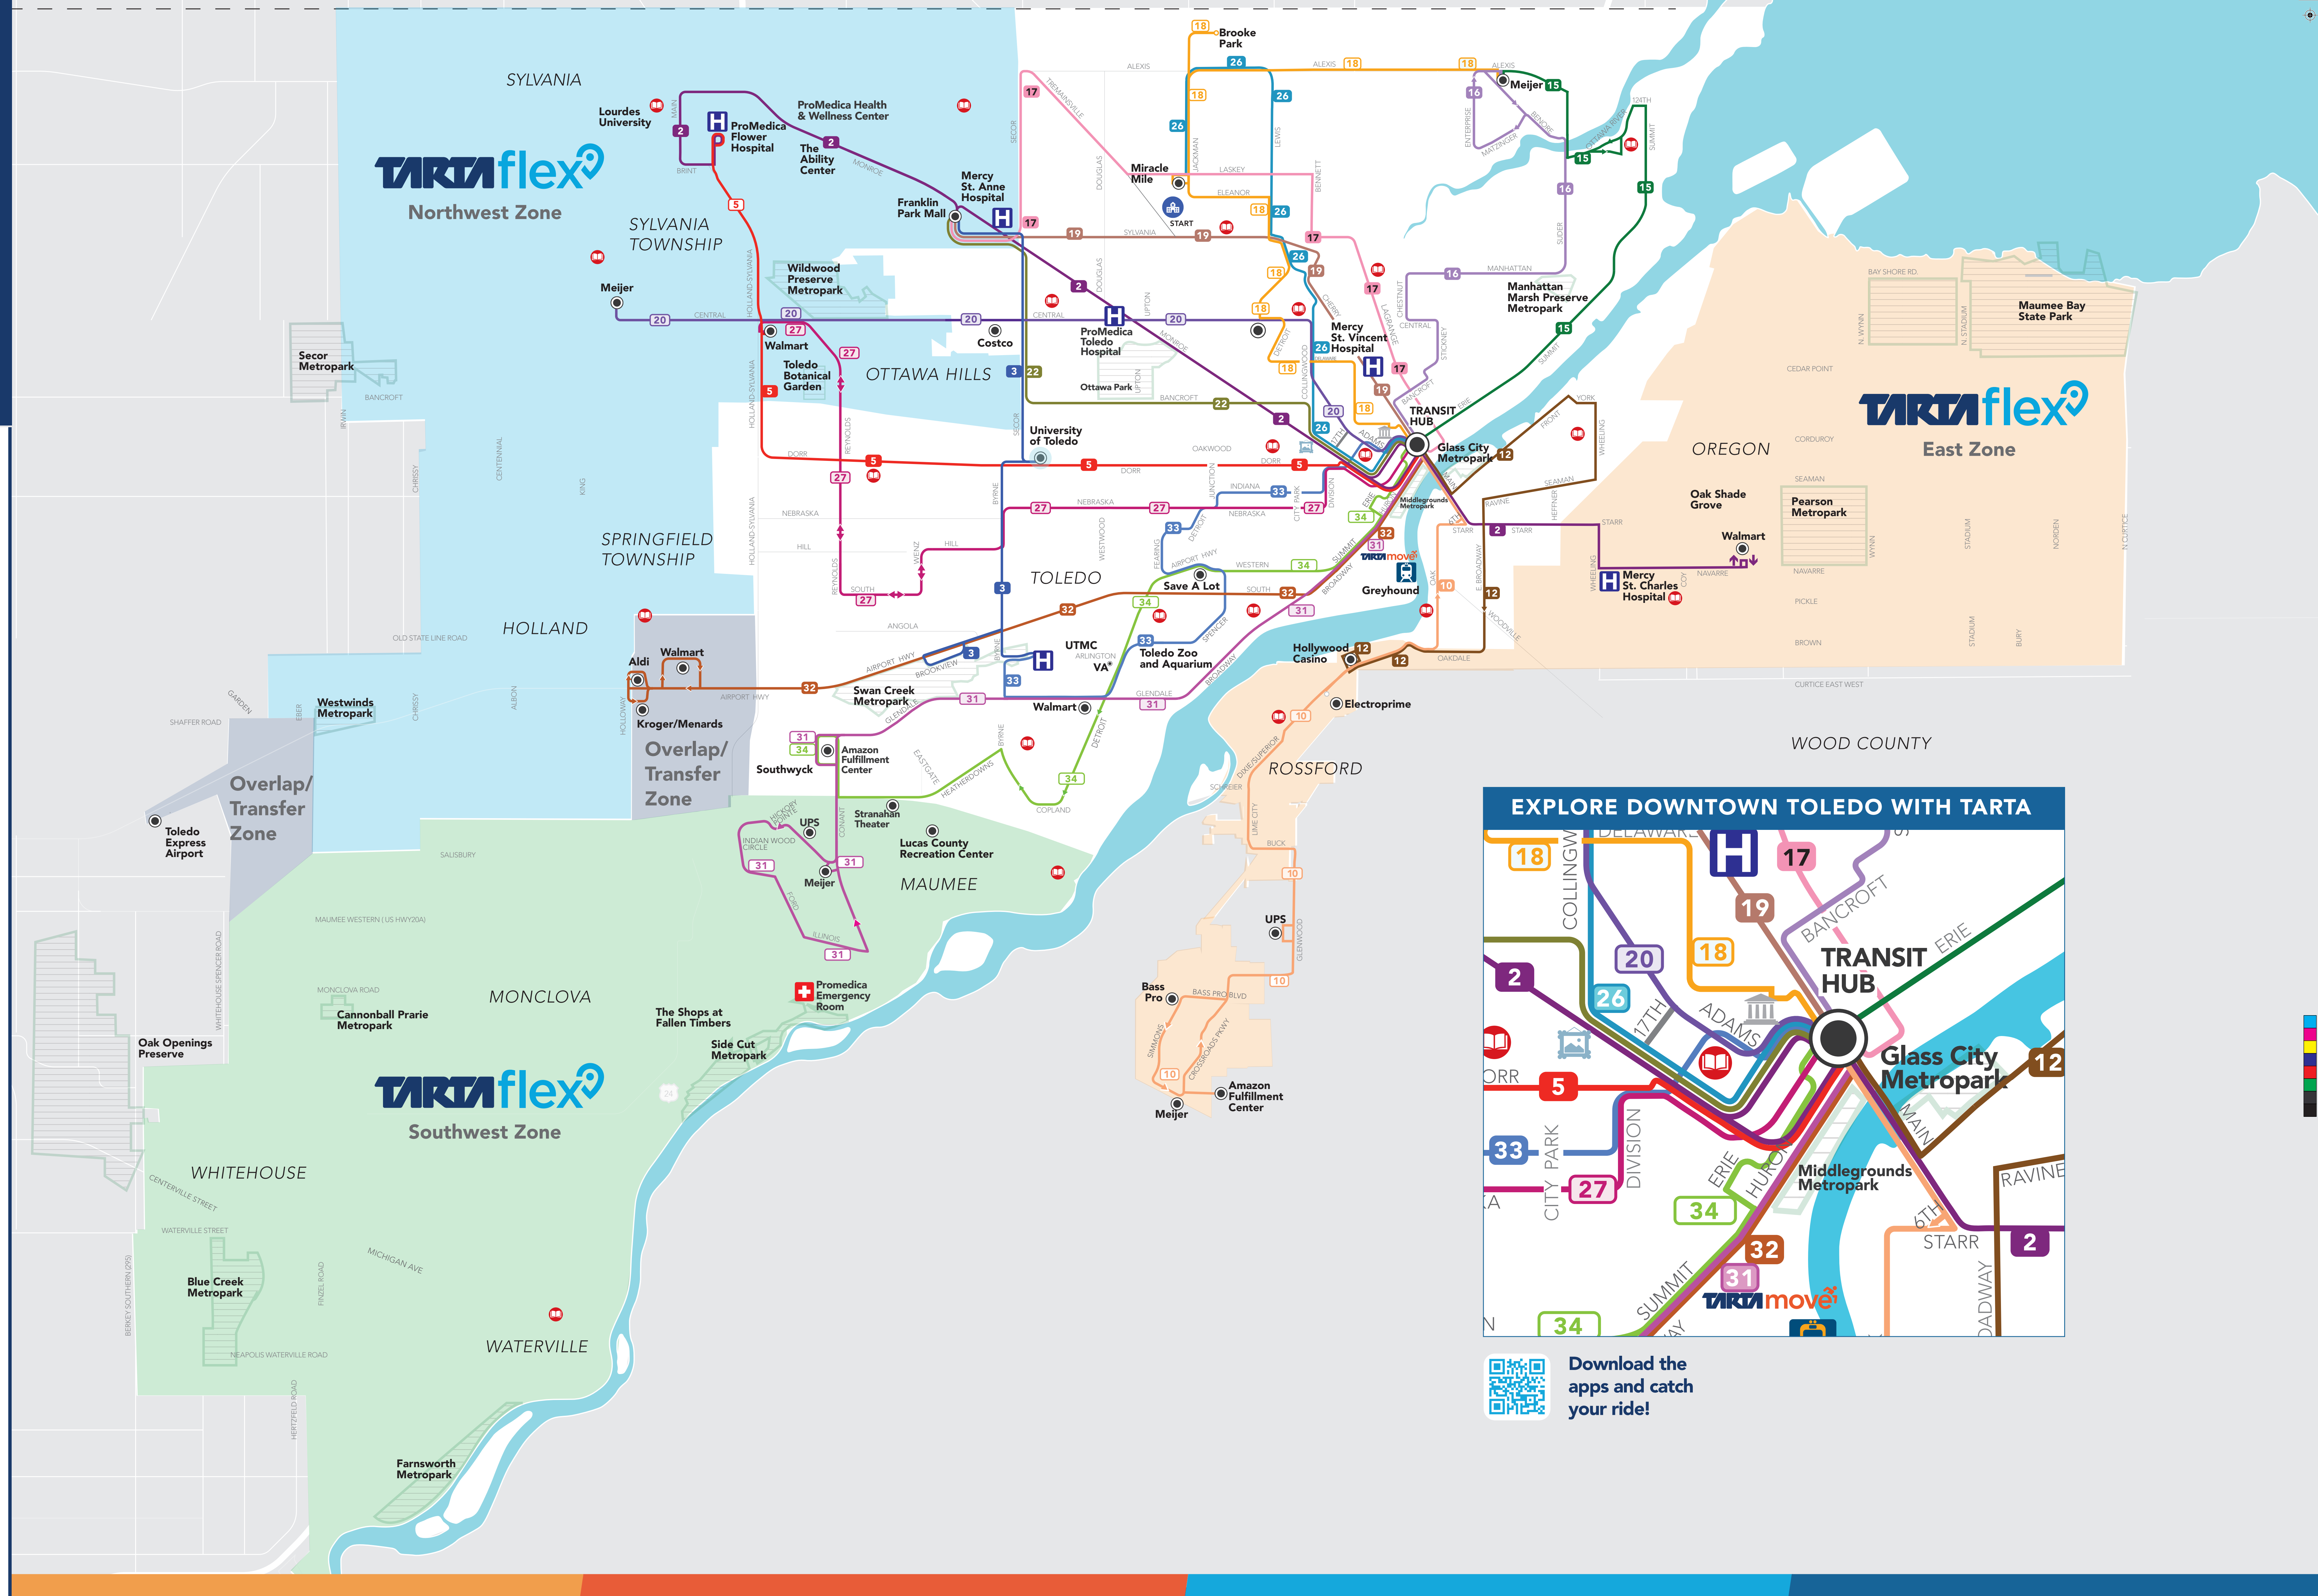

TAKING YOU PLACES

System Map

Effective January 25, 2026

FIND YOUR ROUTE

- 2 Flower Hospital or Franklin Park Mall to Oregon
- 3 Franklin Park Mall or UTMC via Byrne/Secor
- 5 Flower Hospital via Dorr St.
- 10 Amazon Rossford via Oak/Glenwood
- 12 Hollywood Casino via Front/E Broadway
- 15 Meijer Alexis via Summit
- 16 Meijer Alexis via Manhattan
- 17 Franklin Park Mall via Lagrange/Laskey
- 18 Meijer Alexis via Franklin/Alexis
- 19 Franklin Park Mall via Sylvania Ave
- 20 Meijer Central via Central/Collingwood
- 22 Franklin Park Mall via Bancroft
- 26 Miracle Mile via Lewis
- 27 Walmart Central via Nebraska/Reynolds
- 31 Maumee via Broadway/Glendale/Indian/Airport Circle
- 32 Holland/Spring Meadows via South/Airport
- 33 UTMC via Indiana/Detroit/Glendale
- 34 Southwyck via Western/Detroit/Heatherdowns

- TARTA Flex Northwest Service Area
- TARTA Flex Southwest Service Area
- TARTA Flex East Service Area
- TARTA Flex Overlap/Transfer Area

- 📖 Library
- 🏛️ Museum
- 🚉 Amtrak Station
- ⚖️ Courts
- 🌳 Metroparks/State Parks
- 🏥 Hospital

Holiday Service

- New Year's Day
- Memorial Day
- Independence Day
- Labor Day
- Thanksgiving Day
- Christmas Day

Plan your ride at [TARTA.com](https://www.tarta.com)

Download the apps and catch your ride!

No matter how you like to ride, TARTA has the app. Ride without cash, ride on demand, ride with real-time bus information. You've got places to go. TARTA makes it easier for you to get there.

Purchase daily, weekly or monthly unlimited-ride passes, no cash needed.

Our on demand service, covering most of Lucas County.

Get real-time information on bus routes and purchase passes.

Download the apps and catch your ride!