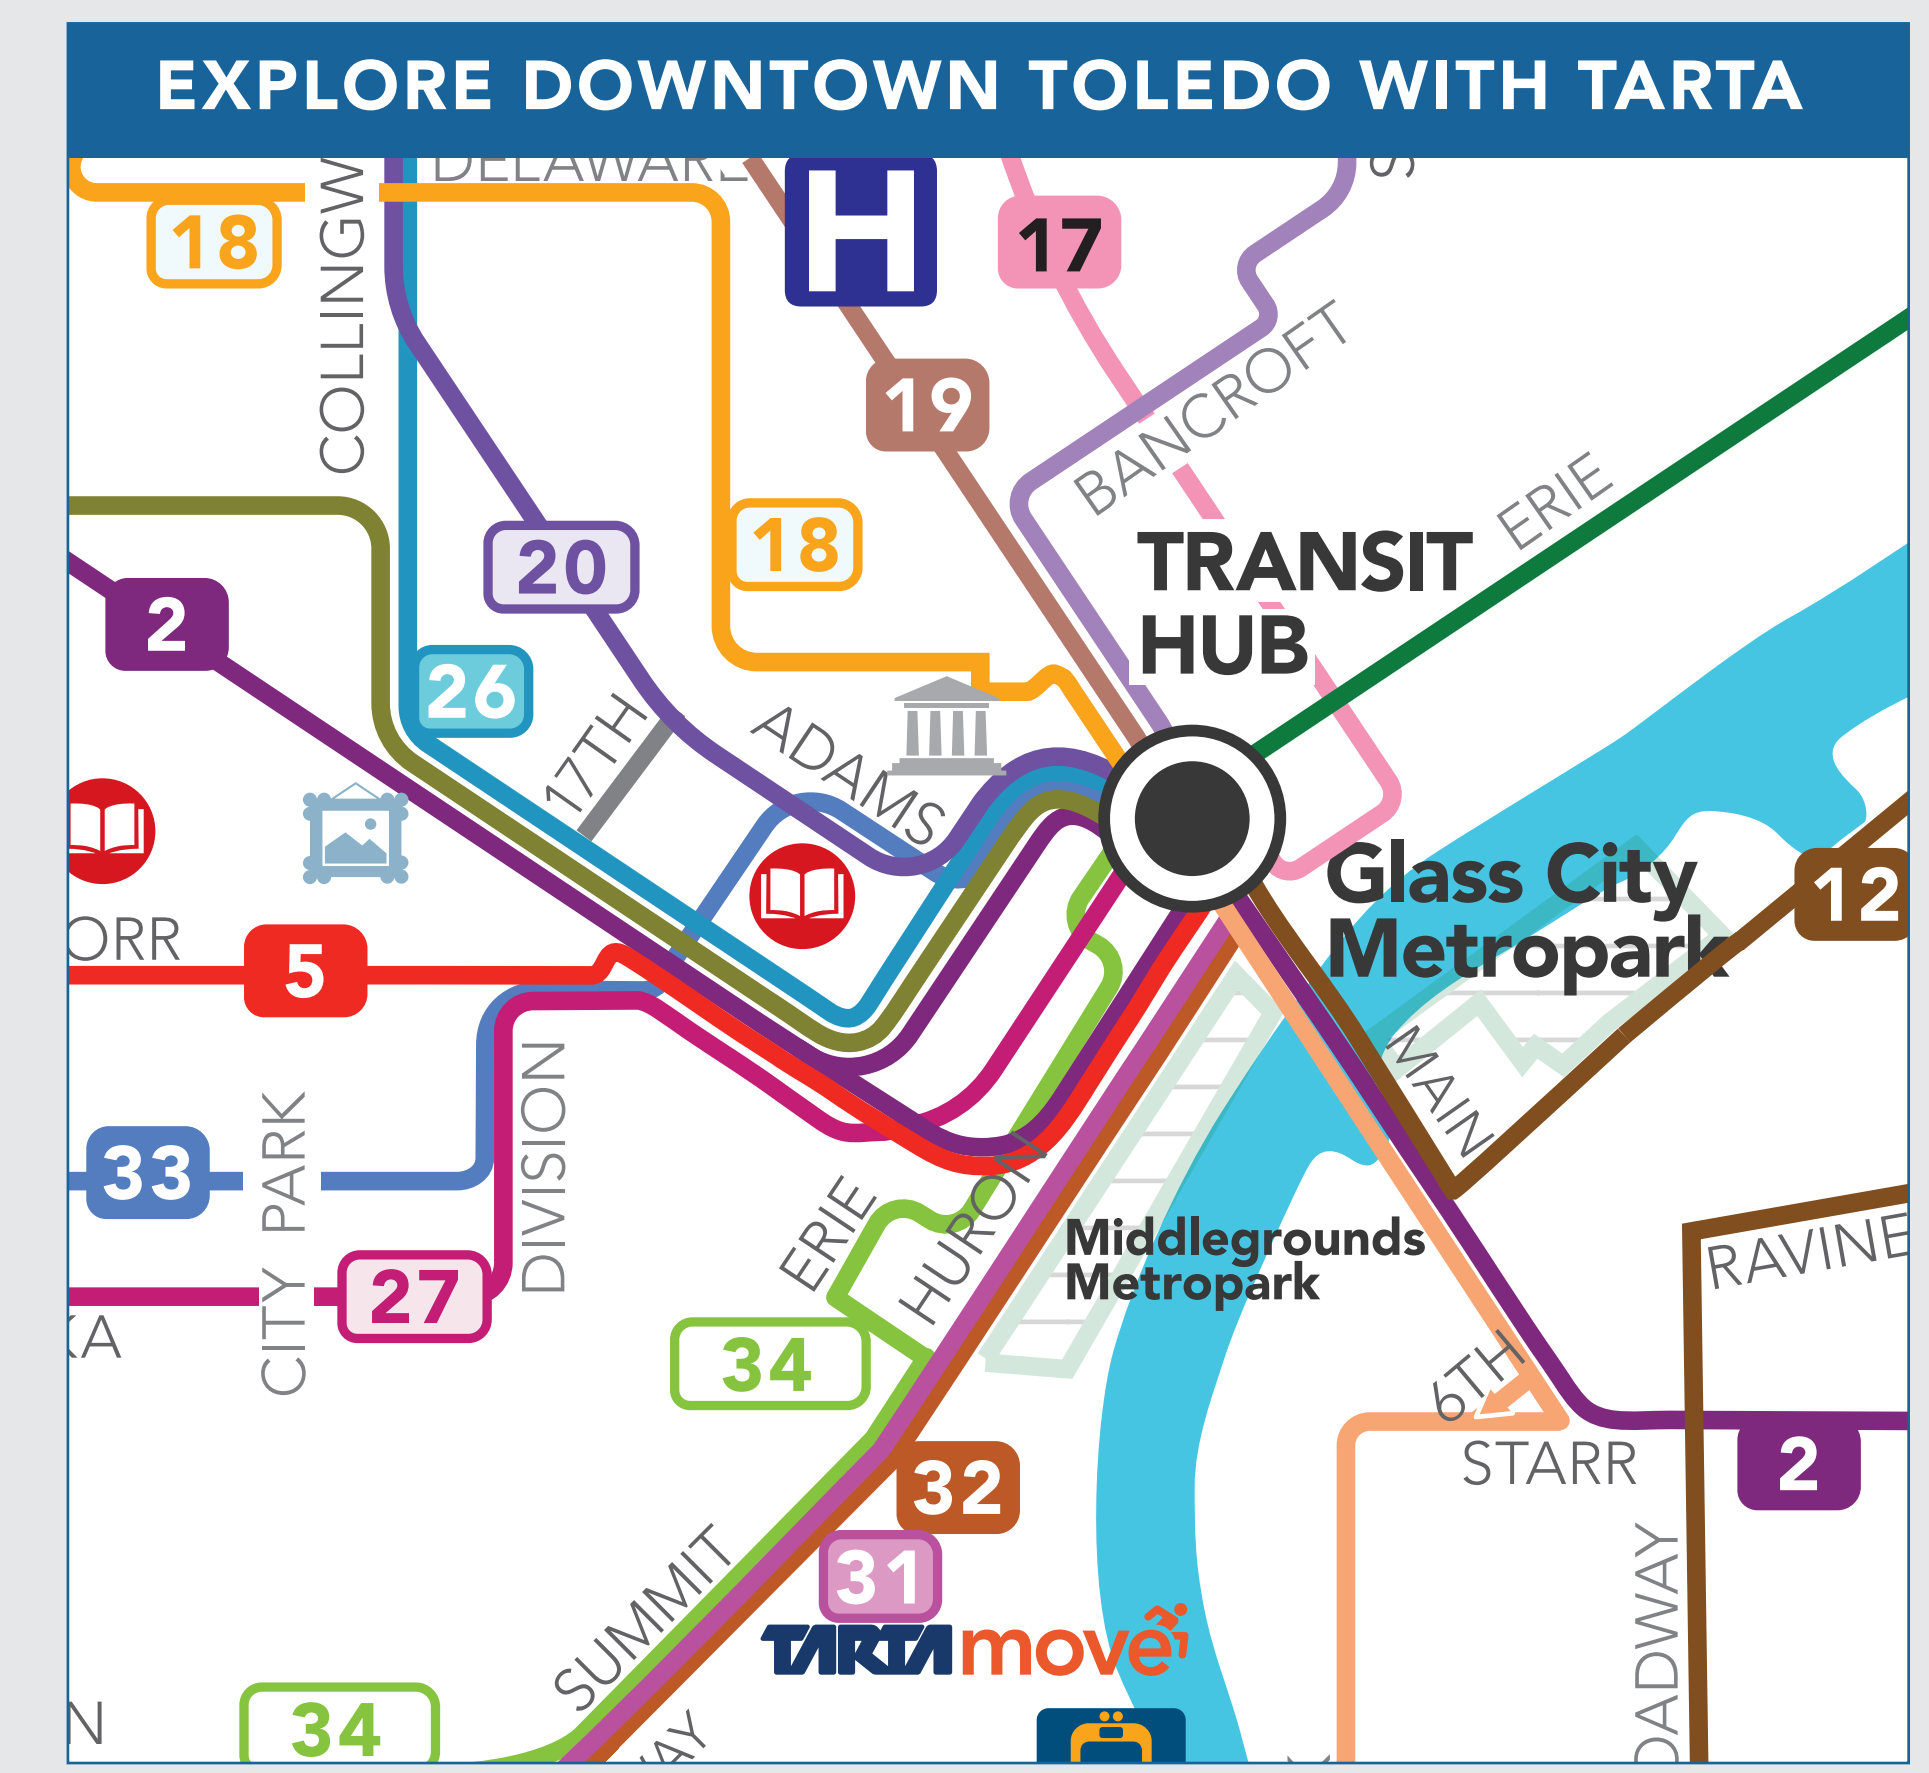

### FIND YOUR ROUTE

- 2 Flower Hospital or Franklin Park Mall to Oregon
- 3 Franklin Park Mall or UTMC via Byrne/Secor
- 5 Flower Hospital via Dorr St.
- 10 Amazon Rossford via Oak/Glenwood
- 12 Hollywood Casino via Front/E Broadway
- 15 Meijer Alexis via Summit
- 16 Meijer Alexis via Manhattan
- 17 Franklin Park Mall via Lagrange/Laskey
- 18 Meijer Alexis via Franklin/Alexis
- 19 Franklin Park Mall via Sylvania Ave
- 20 Meijer Central via Central/Collingwood
- 22 Franklin Park Mall via Bancroft
- 26 Miracle Mile via Lewis
- 27 Walmart Central via Nebraska/Reynolds
- 31 Maumee via Broadway/Glendale/Indian/Airport Circle
- 32 Holland/Spring Meadows via South/Airport
- 33 UTMC via Indiana/Detroit/Glendale
- 34 Southwyck via Western/Detroit/Heatherdowns

- TARTA Flex Northwest Service Area
- TARTA Flex Southwest Service Area
- TARTA Flex East Service Area
- TARTA Flex Overlap/Transfer Area

- 📖 Library
- 🏛️ Museum
- 🚉 Amtrak Station
- ⚖️ Courts
- 🌳 Metroparks/State Parks
- 🏥 Hospital

#### Holiday Service

- New Year's Day
- Memorial Day
- Independence Day
- Labor Day
- Thanksgiving Day
- Christmas Day

Plan your ride at [TARTA.com](https://www.tarta.com)

Download the apps and catch your ride!

Our on demand service, covering most of Lucas County.

Get real-time information on bus routes and purchase passes.

Download the apps and catch your ride!