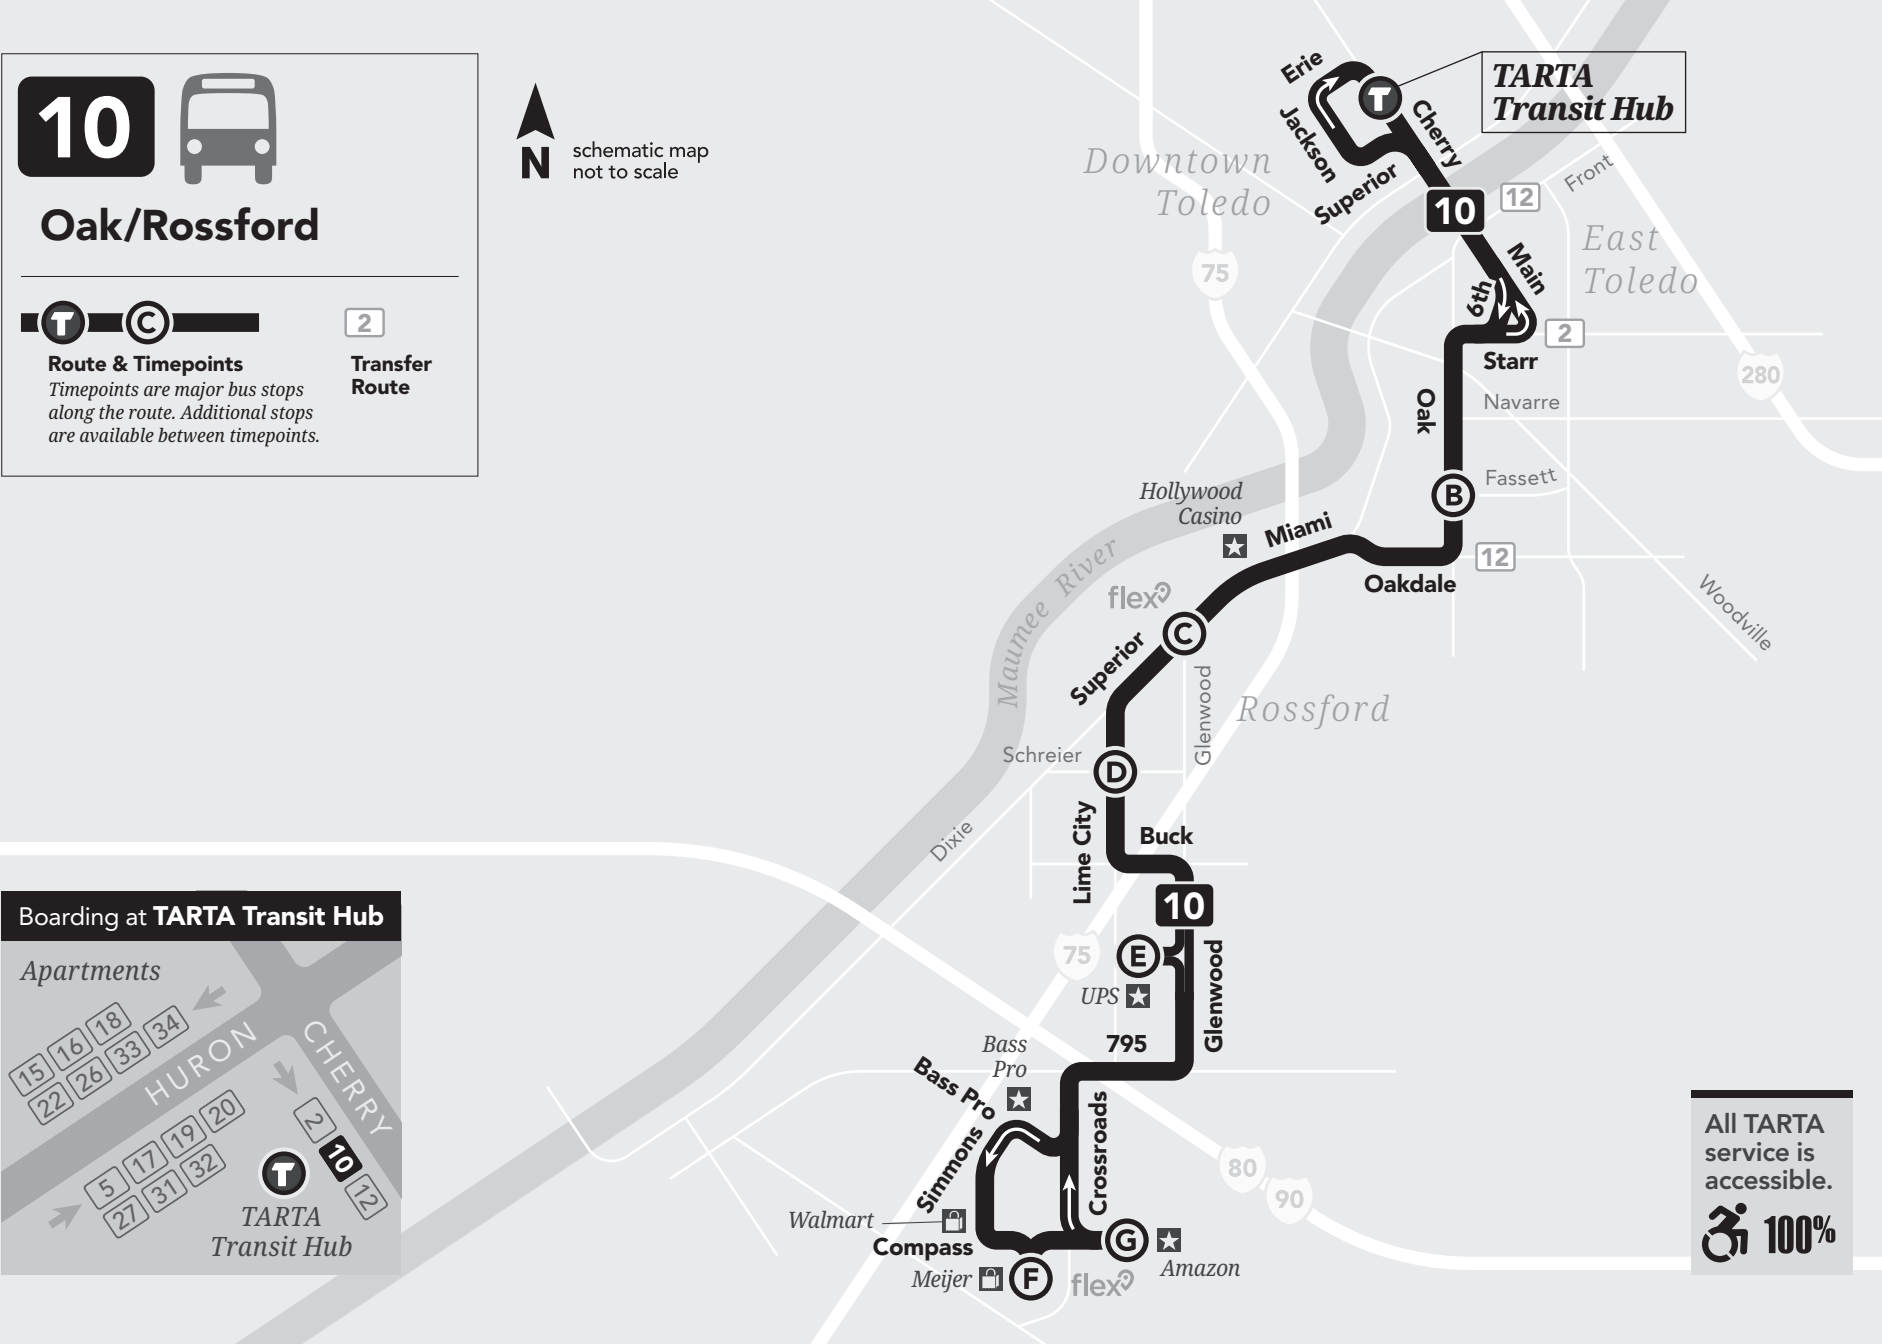

10

Oak/Rossford

T **C** **2**

Route & Timepoints
Timepoints are major bus stops along the route. Additional stops are available between timepoints.

Transfer Route

Boarding at **TARTA Transit Hub**

Apartment numbers: 15, 16, 18, 22, 26, 33, 34, 5, 17, 19, 20, 27, 31, 32

T **10** **12**

TARTA Transit Hub