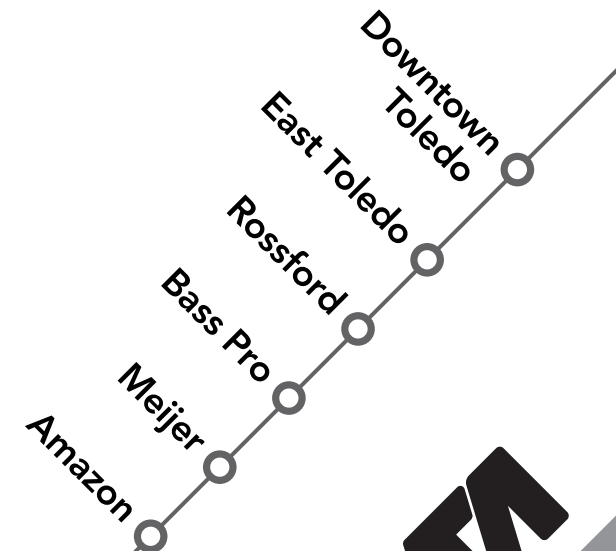

To **cancel** a ride, call 419-382-9915 any time (24/7).

tarta.com   

10-06052026

Oak/Rossford

Bus Route Map & Timetable
effective June 7, 2026
en vigencia a partir del 7 de junio de 2026

10 Monday-Friday
Inbound to Downtown

| Amazon | Lime City & Schreier | Superior & Glenwood | Oak & Fassett | TARTA Transit Hub |
|--------------|----------------------|---------------------|---------------|-------------------|
| G | D | C | B | T |
| 5:05 | 5:20 | 5:24 | 5:32 | 5:45 |
| 5:43 | 5:58 | 6:02 | 6:10 | 6:23 |
| 6:13 | 6:28 | 6:32 | 6:40 | 6:53 |
| 6:43 | 6:58 | 7:02 | 7:10 | 7:23 |
| 7:13 | 7:28 | 7:32 | 7:40 | 7:53 |
| 7:43 | 7:58 | 8:02 | 8:10 | 8:23 |
| 8:13 | 8:28 | 8:32 | 8:40 | 8:53 |
| 8:43 | 8:58 | 9:02 | 9:10 | 9:23 |
| 9:13 | 9:28 | 9:32 | 9:40 | 9:53 |
| 9:43 | 9:58 | 10:02 | 10:10 | 10:23 |
| 10:13 | 10:28 | 10:32 | 10:40 | 10:53 |
| 11:13 | 11:28 | 11:32 | 11:40 | 11:53 |
| 12:13 | 12:28 | 12:32 | 12:40 | 12:53 |
| 1:13 | 1:28 | 1:32 | 1:40 | 1:53 |
| 2:13 | 2:28 | 2:32 | 2:40 | 2:53 |
| 2:43 | 2:58 | 3:02 | 3:10 | 3:23 |
| 3:13 | 3:28 | 3:32 | 3:40 | 3:53 |
| 3:43 | 3:58 | 4:02 | 4:10 | 4:23 |
| 4:13 | 4:28 | 4:32 | 4:40 | 4:53 |
| 4:43 | 4:58 | 5:02 | 5:10 | 5:23 |
| 5:11 | 5:24 | 5:28 | 5:36 | 5:48 |
| 6:41 | 6:54 | 6:58 | 7:06 | 7:18 |
| 8:11 | 8:24 | 8:28 | 8:36 | 8:48 |
| 9:41 | 9:54 | 9:58 | 10:06 | 10:18 |