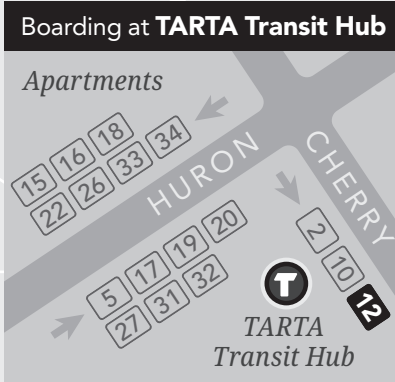

## Front/East Broadway

### Route & Timepoints

Timepoints are major bus stops along the route. Additional stops are available between timepoints.

10

Transfer Route

schematic map not to scale

All TARTA service is accessible.

Maumee River