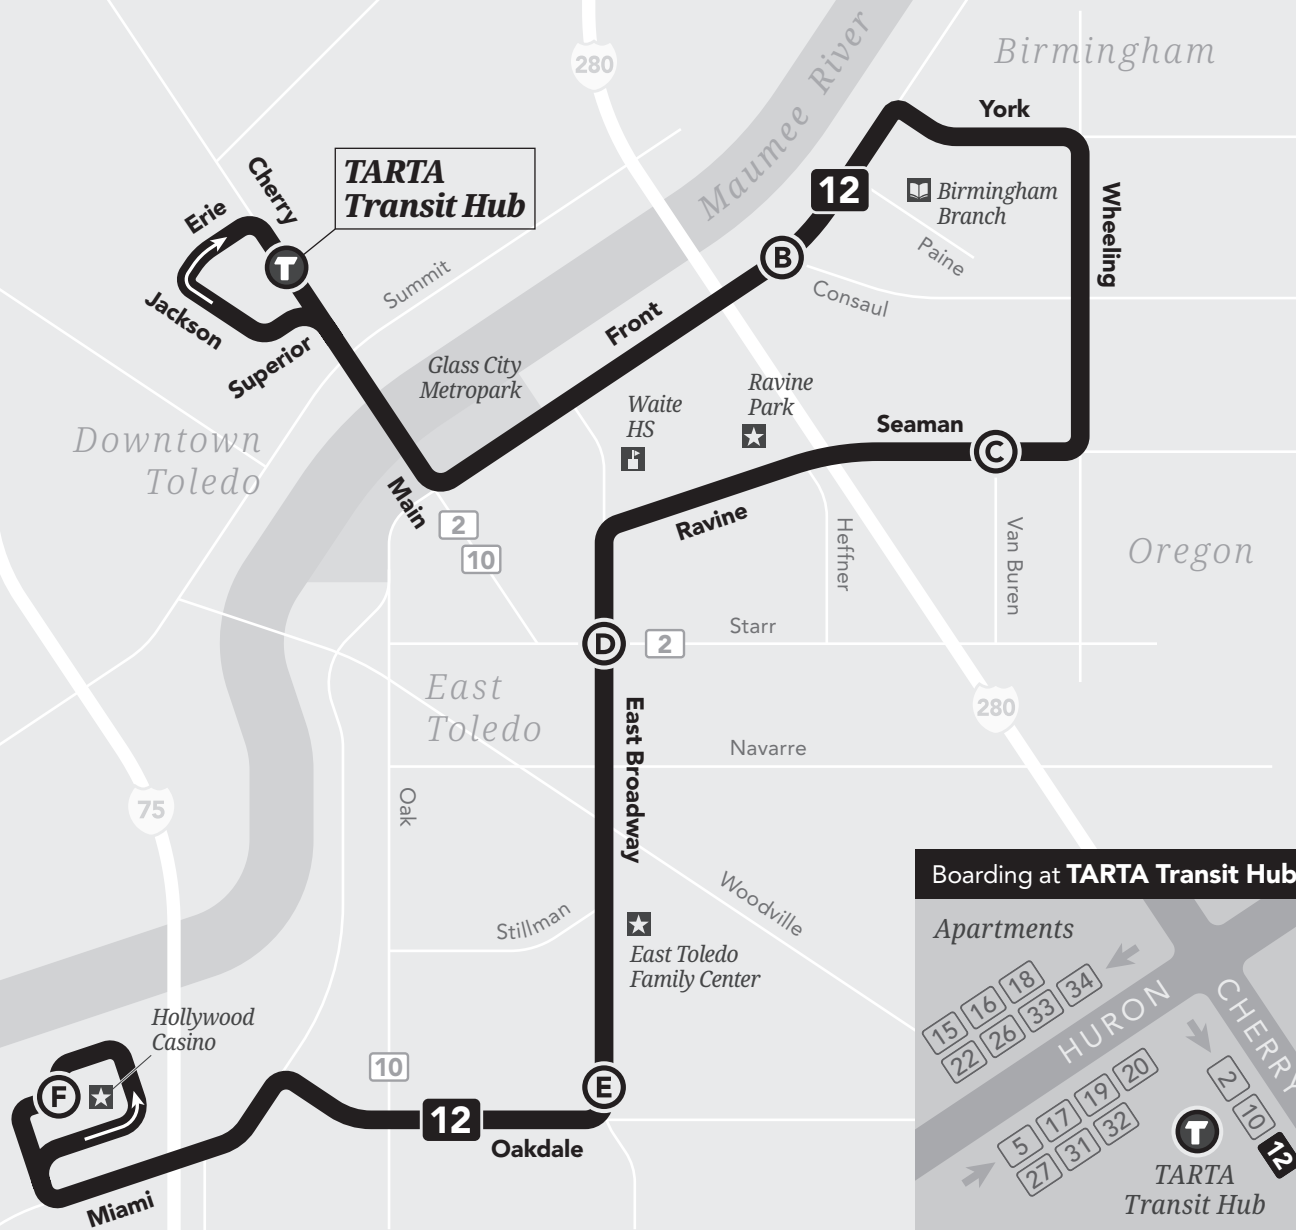

## Front/East Broadway

### Route & Timepoints

Timepoints are major bus stops along the route. Additional stops are available between timepoints.

10

Transfer Route

schematic map not to scale

All TARTA service is accessible.

Maumee River

Days Running	TARTA Transit Hub	Front & Consaul	Seaman & Van Buren	East Broadway & Starr	East Broadway & Oakdale	Hollywood Casino
SAT/SUN	7:30	7:36	7:44	7:49	7:54	8:02
SAT/SUN	9:00	9:06	9:14	9:19	9:24	9:32
SAT/SUN	10:30	10:36	10:44	10:49	10:54	11:02
SAT/SUN	<b>12:00</b>	<b>12:06</b>	<b>12:14</b>	<b>12:19</b>	<b>12:24</b>	<b>12:32</b>
SAT/SUN	<b>1:30</b>	<b>1:36</b>	<b>1:44</b>	<b>1:49</b>	<b>1:54</b>	<b>2:02</b>
SAT/SUN	<b>3:00</b>	<b>3:06</b>	<b>3:14</b>	<b>3:19</b>	<b>3:24</b>	<b>3:32</b>
SAT/SUN	<b>4:30</b>	<b>4:36</b>	<b>4:44</b>	<b>4:49</b>	<b>4:54</b>	<b>5:02</b>
SAT/SUN	<b>6:00</b>	<b>6:06</b>	<b>6:14</b>	<b>6:19</b>	<b>6:24</b>	<b>6:32</b>
SAT/SUN	<b>7:30</b>	<b>7:36</b>	<b>7:44</b>	<b>7:49</b>	<b>7:54</b>	<b>8:02</b>
SAT ONLY	<b>9:00</b>	<b>9:06</b>	<b>9:14</b>	<b>9:19</b>	<b>9:24</b>	<b>9:32</b>