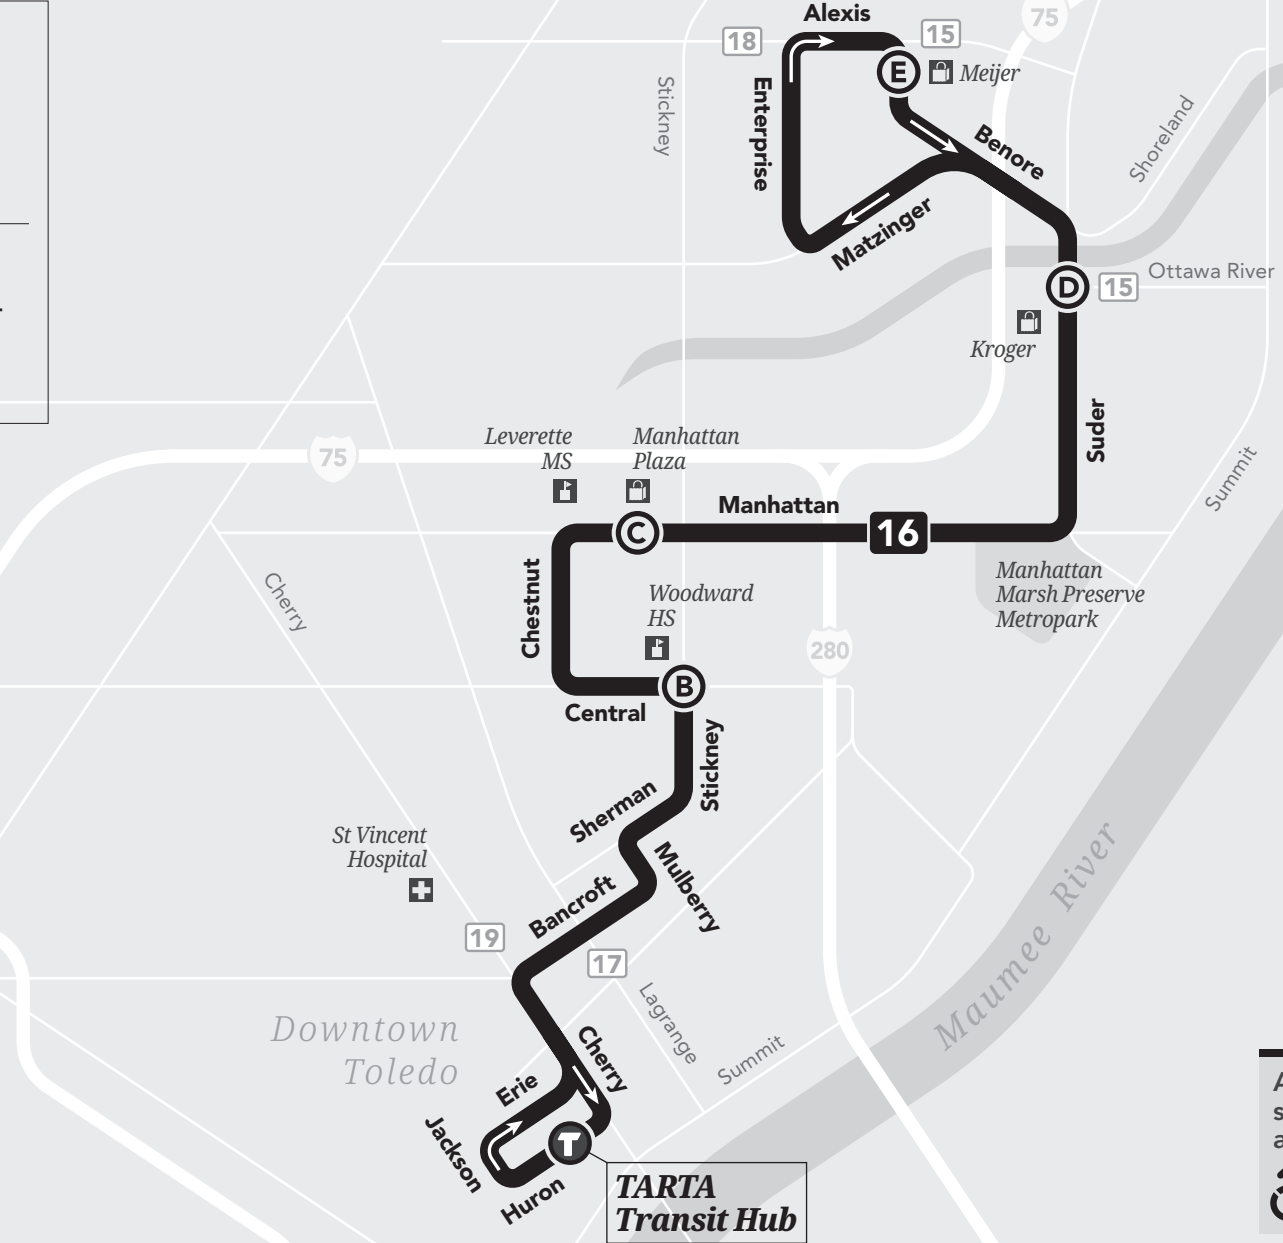

16 

Manhattan/Suder

 **18**

Route & Timepoints
Timepoints are major bus stops along the route. Additional stops are available between timepoints.

Transfer Route

Boarding at TARTA Transit Hub

Apartments

TARTA Transit Hub

effective June 7, 2026

en vigencia a partir del 7 de junio de 2026

16 Monday–Friday
Inbound to Downtown

Meijer Alexis	Suder & Ottawa River	Manhattan Plaza	Central & Stickney	TARTA Transit Hub
E	D	C	B	T
5:09	5:14	5:25	5:31	5:45
6:09	6:14	6:25	6:31	6:45
7:09	7:14	7:25	7:31	7:45
8:09	8:14	8:25	8:31	8:45
9:09	9:14	9:25	9:31	9:45
10:09	10:14	10:25	10:31	10:45
11:09	11:14	11:25	11:31	11:45
12:09	12:14	12:25	12:31	12:45
1:09	1:14	1:25	1:31	1:45
2:09	2:14	2:25	2:31	2:45
3:09	3:14	3:25	3:31	3:45
4:09	4:14	4:25	4:31	4:45
5:09	5:14	5:25	5:31	5:45
6:39	6:44	6:55	7:01	7:15
8:09	8:14	8:25	8:31	8:45
9:39	9:44	9:55	10:01	10:15

16 Saturday & Sunday
Inbound to Downtown

Days Running	Meijer Alexis	Suder & Ottawa River	Manhattan Plaza	Central & Stickney	TARTA Transit Hub
	E	D	C	B	T
SAT/SUN	6:39	6:44	6:55	7:01	7:15
SAT/SUN	8:09	8:14	8:25	8:31	8:45
SAT/SUN	9:39	9:44	9:55	10:01	10:15
SAT/SUN	11:09	11:14	11:25	11:31	11:45
SAT/SUN	12:39	12:44	12:55	1:01	1:15
SAT/SUN	2:09	2:14	2:25	2:31	2:45
SAT/SUN	3:39	3:44	3:55	4:01	4:15
SAT/SUN	5:09	5:14	5:25	5:31	5:45
SAT/SUN	6:39	6:44	6:55	7:01	7:15
SAT ONLY	8:09	8:14	8:25	8:31	8:45

16 Saturday & Sunday
Outbound to Meijer

Days Running	TARTA Transit Hub	Central & Stickney	Manhattan Plaza	Suder & Ottawa River	Meijer Alexis
	T	B	C	D	E
SAT/SUN	7:30	7:41	7:46	7:56	8:07
SAT/SUN	9:00	9:11	9:16	9:26	9:37
SAT/SUN	10:30	10:41	10:46	10:56	11:07
SAT/SUN	12:00	12:11	12:16	12:26	12:37
SAT/SUN	1:30	1:41	1:46	1:56	2:07
SAT/SUN	3:00	3:11	3:16	3:26	3:37
SAT/SUN	4:30	4:41	4:46	4:56	5:07
SAT/SUN	6:00	6:11	6:16	6:26	6:37
SAT/SUN	7:30	7:41	7:46	7:56	8:07
SAT ONLY	9:00	9:11	9:16	9:26	9:37