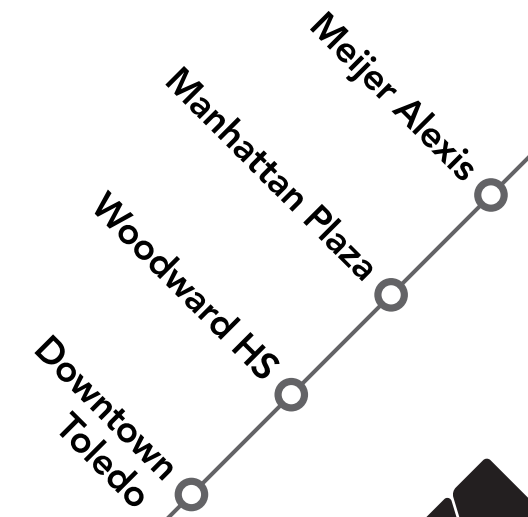

TARTAflex **419-382-9901**
RESERVATION LINE
9AM-5PM EVERY DAY

Single Ride Fare (all customers)	\$3.00
----------------------------------	--------

TARTAmove **419-382-9901**
RESERVATION LINE
9AM-5PM EVERY DAY

Single Ride Fare (eligible customers)	\$3.00
10-Trip Pass (eligible customers)	\$30.00

To **cancel** a ride, call 419-382-9915 any time (24/7).

tarta.com   

16-WN26

Manhattan/Suder

Bus Route Map & Timetable

effective June 7, 2026

en vigencia a partir del 7 de junio de 2026

16 Monday–Friday
Inbound to Downtown

Meijer Alexis	Suder & Ottawa River	Manhattan Plaza	Central & Stickney	TARTA Transit Hub
E	D	C	B	T
5:09	5:14	5:25	5:31	5:45
6:09	6:14	6:25	6:31	6:45
7:09	7:14	7:25	7:31	7:45
8:09	8:14	8:25	8:31	8:45
9:09	9:14	9:25	9:31	9:45
10:09	10:14	10:25	10:31	10:45
11:09	11:14	11:25	11:31	11:45
12:09	12:14	12:25	12:31	12:45
1:09	1:14	1:25	1:31	1:45
2:09	2:14	2:25	2:31	2:45
3:09	3:14	3:25	3:31	3:45
4:09	4:14	4:25	4:31	4:45
5:09	5:14	5:25	5:31	5:45
6:39	6:44	6:55	7:01	7:15
8:09	8:14	8:25	8:31	8:45
9:39	9:44	9:55	10:01	10:15

Light type indicates AM Times

Bold/Shaded type indicates **PM Times**

16 Monday–Friday
Outbound to Meijer

TARTA Transit Hub	Central & Stickney	Manhattan Plaza	Suder & Ottawa River	Meijer Alexis
T	B	C	D	E
6:00	6:11	6:16	6:26	6:37
6:30	6:41	6:46	6:56	7:07
7:30	7:41	7:46	7:56	8:07
8:30	8:41	8:46	8:56	9:07
9:30	9:41	9:46	9:56	10:07
10:30	10:41	10:46	10:56	11:07
11:30	11:41	11:46	11:56	12:07
12:30	12:41	12:46	12:56	1:07
1:30	1:41	1:46	1:56	2:07
2:30	2:41	2:46	2:56	3:07
3:30	3:41	3:46	3:56	4:07
4:30	4:41	4:46	4:56	5:07
5:30	5:41	5:46	5:56	6:07
6:00	6:11	6:16	6:26	6:37
7:30	7:41	7:46	7:56	8:07
9:00	9:11	9:16	9:26	9:37
10:30	10:41	10:46	10:56	11:07