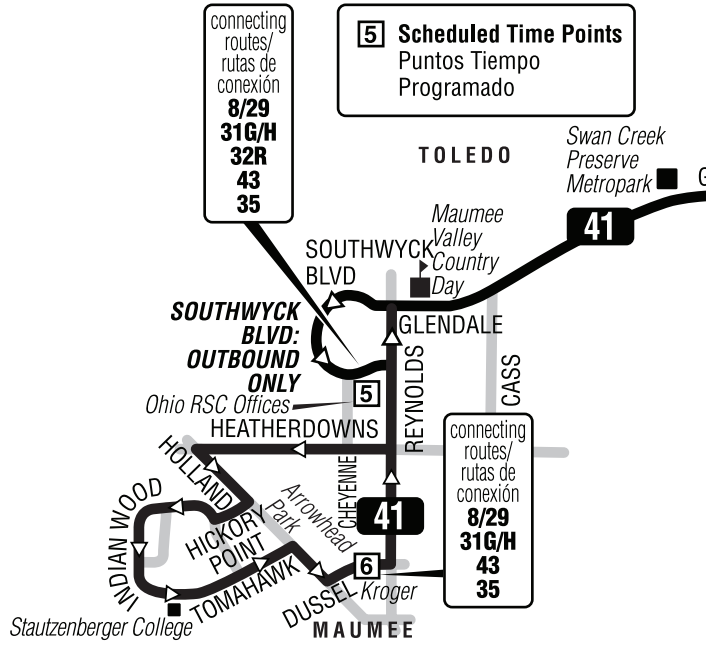

41

TARTA 41

Bus Route
Timetable and Map

DOWNTOWN TOLEDO BUS STOPS

In addition to the Jackson Street timepoint **1** on the printed schedules, weekday routes with downtown connections make stops shown on the map below as **⊙**. Watch all arriving buses carefully as each bus only stops once at each designated downtown location. Up to four buses may be back-to-back at one time.

Effective January 8, 2018

Notes: Limited/Express-Only Service

FOR SAFETY
 TARTA
 DOES NOT
 PICK-UP & DROP-OFF
 PASSENGERS IN
 CONSTRUCTION
 ZONES

- 1** Scheduled Time Point
- P** Park-N-Ride Location
- P** Game Shuttle Park-N-Ride Location
- S** Retail Center
- L** Toledo-Lucas County Public Library

The Southland Park-N-Ride serves route 41 and the TARTA Muddy™ Shuttle only. Route 31G and 31H buses do not make stops in the parking area.

Route 41 service unavailable:
 Weekends, New Year's Day, Memorial Day, Independence Day, Labor Day, Thanksgiving Day, and Christmas Day.

TARTA TRACKER.COM
 Track your ride at TARTAtacker.com

Limited/Express-Only

41 Monday-Friday Outbound (from downtown)

1	4	5	6
Jackson Street	Southland Shopping	Southwyck Boulevard	Maumee Kroger
6:25	6:45	6:55	7:10
7:50	8:10	8:20	8:35
9:15	9:35	9:45	10:00
2:25	2:45	2:55	3:10
3:50	4:10	4:20	4:35
5:15	5:35	5:45	6:00