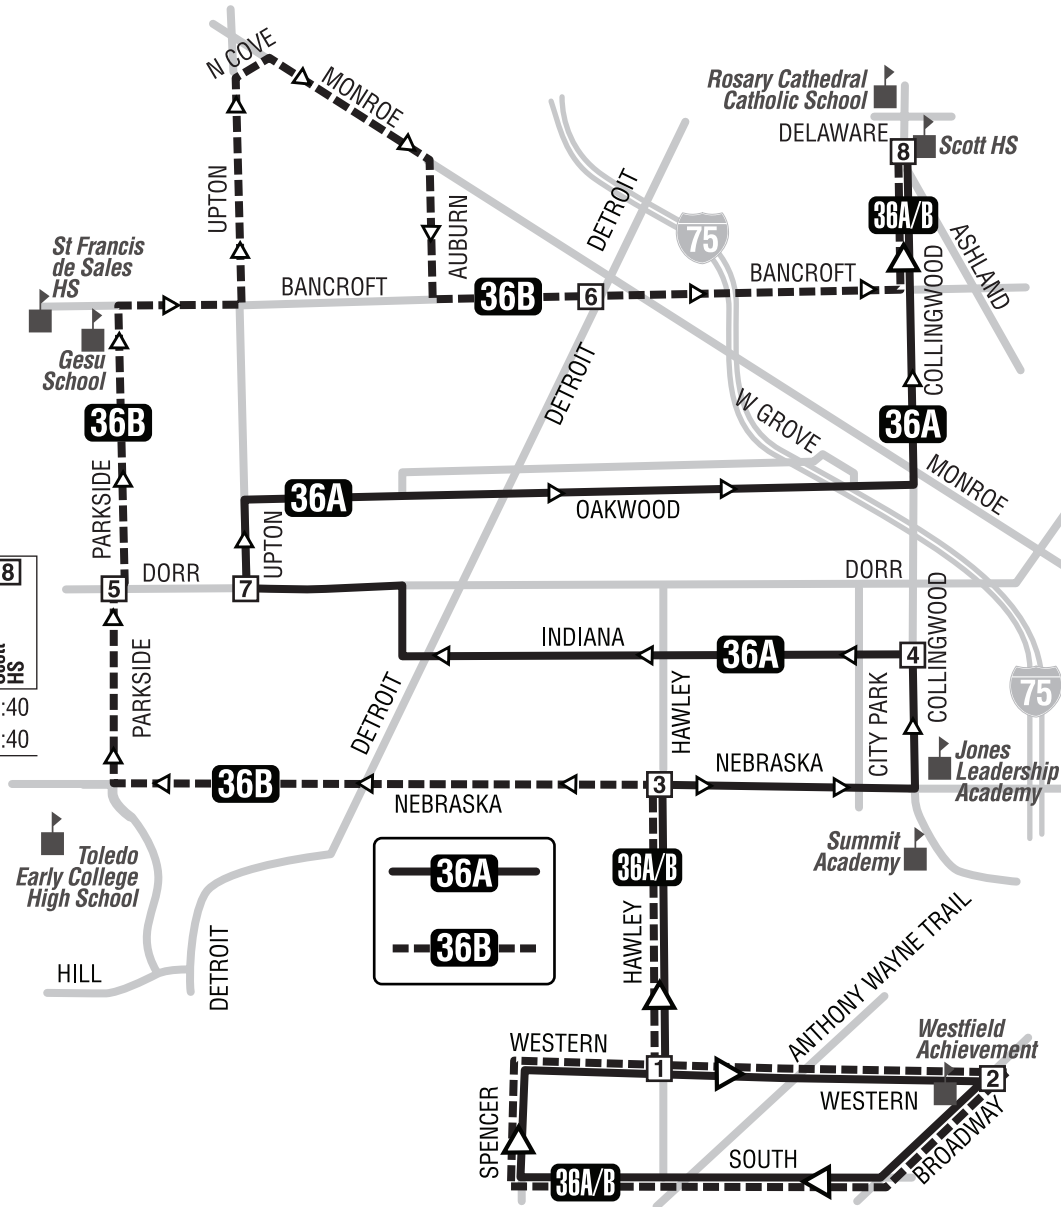

36A/B

DOWNTOWN TOLEDO BUS STOPS

In addition to the Jackson Street timepoint **1** on the printed schedules, weekday routes with downtown connections make stops shown on the map below as **⊙**. Watch all arriving buses carefully as each bus only stops once at each designated downtown location. Up to four buses may be back-to-back at one time.

Bus Route
Timetable and Map

36A/B

36A/B Hawley Crosstown

Effective January 7, 2018

🚩 School Days Only

- Gesu School
- Jones Leadership Academy
- Rosary Cathedral Catholic School
- Saint Francis de Sales High School
- Scott High School
- Summit Academy
- Toledo Early College High School
- Westfield Achievement

419-243-RIDE
(419-243-7433)
TARTA.com

36A/B

36 Monday-Friday Morning

Via Route	1	2	3	4	5	6	7	8
A	7:10	7:13	7:20	7:22	—	—	7:27	7:40
B	7:10	7:13	7:20	—	7:26	7:36	—	7:40

36A/B Hawley Crosstown

Effective January 7, 2018

School Days Only

TARTA
Guaranteed Ride Home
 Visit TARTA.com
 or call 419.243.RIDE
 for information

Effective December 31, 2017 36 Monday-Friday Afternoon

Via Route	8	9	10	1
A	2:45	3:13	—	3:33
B	2:45	—	3:03	3:23